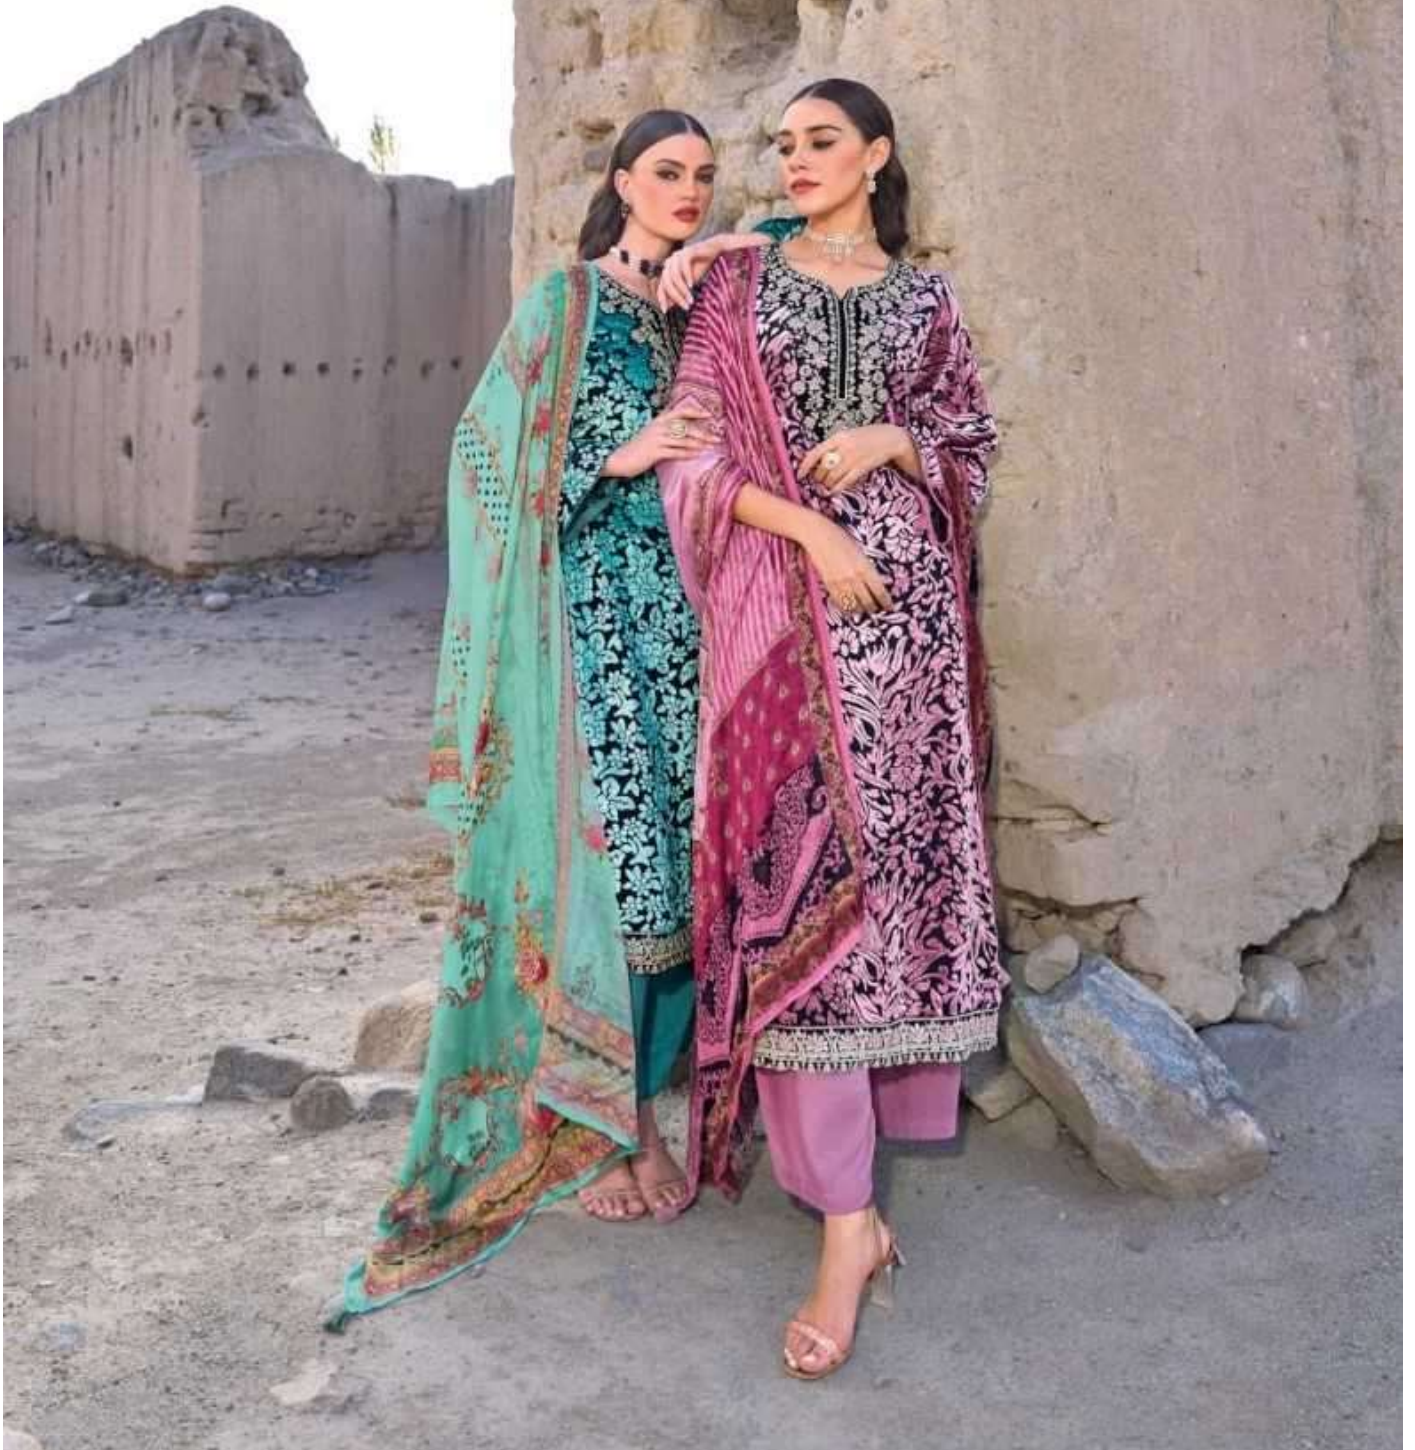

THE HARMONY OF LIFE

THE HARMONY OF LIFE

Fashion is what you're offered four times a year by designers, and style is what you choose.

20
01

The image shows a woman standing on a stone ledge, wearing the same blue and black patterned outfit and floral shawl as seen in the first image. The background features a stone wall and tall, thin trees under a clear sky. The text 'THE HARMONY OF LIFE' is positioned at the top right, with a short paragraph below it. The numbers '20' and '01' are stacked vertically in the bottom right corner.

AYLEEN

FABRICS DETAILS

: TOP :

VELEVT BRASSO (PALACHI) WITH INNER & HEAVY EMBROIDERY

NACK WITH DAMAN LACE

: DUPATTA :

VISCOSE CHINON DIGITAL PRINT

: BOTTAM :