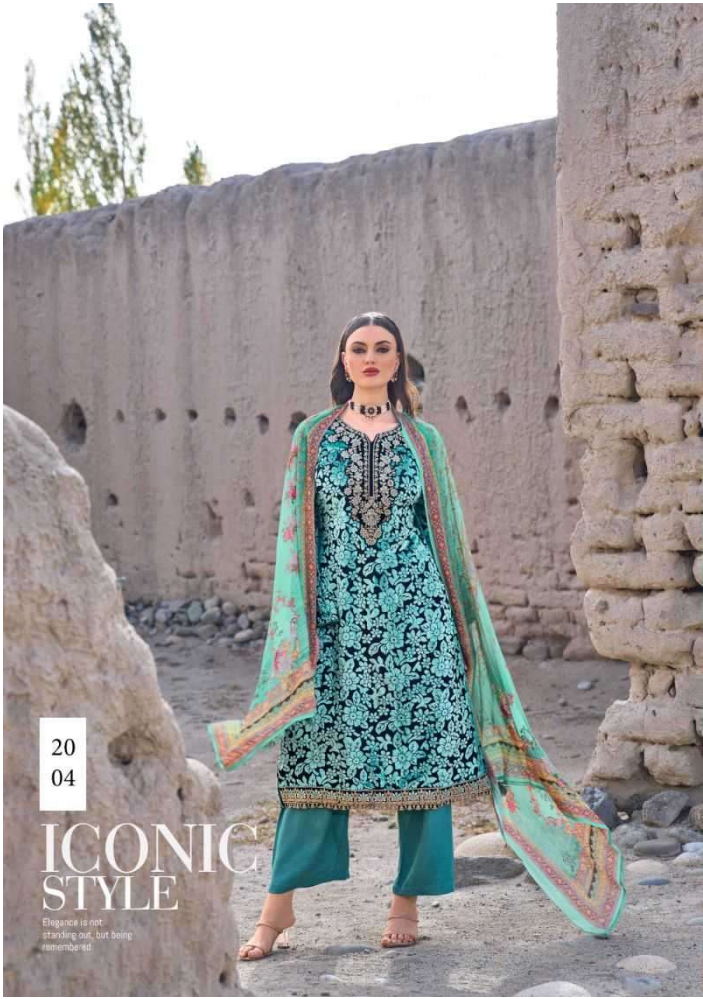

20
04

ICONIC STYLE