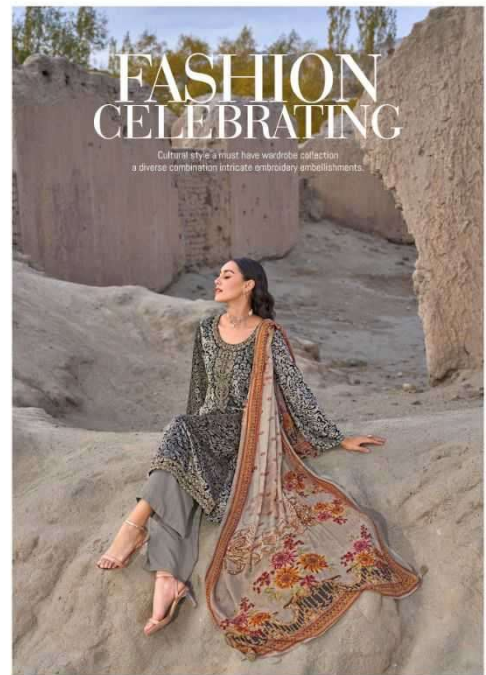

THE HARMONY OF LIFE

THE HARMONY OF LIFE

Fashion is what you're offered four times a year by designers, and style is what you choose.

20
01

The image shows a woman standing on a stone ledge, wearing the same blue and black patterned outfit and floral shawl as seen in the first image. The background features a stone wall and tall, thin trees under a clear sky. The text 'THE HARMONY OF LIFE' is positioned at the top right, with a short paragraph below it. The numbers '20' and '01' are stacked vertically in the bottom right corner.

AYLEEN

20
01

20
02

20
03

20
04

20
05

20
06

2019 is the golden year of
the fashion world. It's probably
why so many people are going
out in style with us.