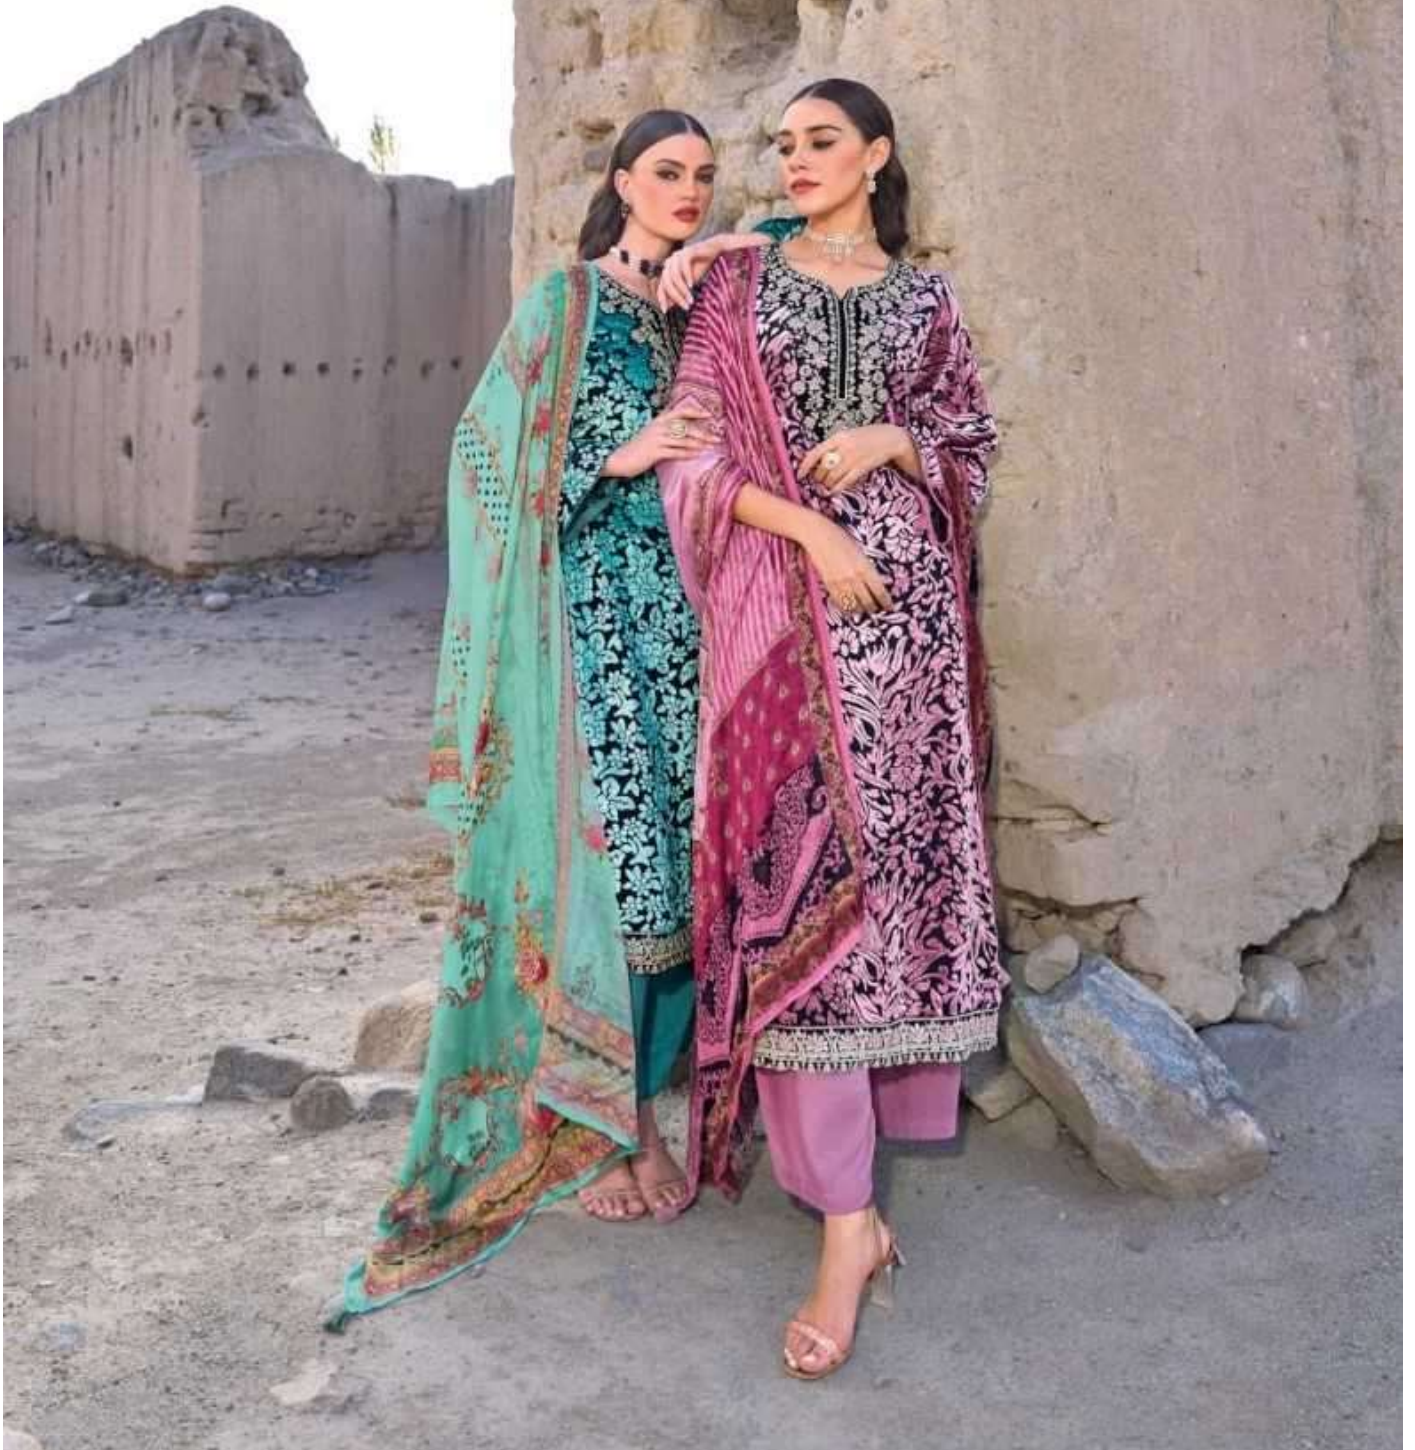

GULL JEE

AYLEEN

20
02

BEAUTY ELEGANCE

Style is the most valuable of the modern artist, that's probably why so many styles are reported lost on style each year.

Fashion is what you're offered four times a year by designers, and style is what you choose.

THE HARMONY OF LIFE

THE HARMONY OF LIFE

Fashion is what you're offered four times a year by designers, and style is what you choose.

20
01

The image shows a woman standing on a stone ledge, wearing the same blue and black patterned outfit and floral shawl as seen in the first image. The background features a stone wall and tall, thin trees under a clear sky. The text 'THE HARMONY OF LIFE' is positioned at the top right, with a short paragraph below it. The numbers '20' and '01' are stacked vertically in the bottom right corner.

AYLEEN

20
01

20
02

20
03

20
04

20
05

20
06

2019 is the golden year of
the fashion world. It's probably
why so many people are going
out in style with us.

AYLEEN

FABRICS DETAILS

: TOP :

VELEVT BRASSO (PALACHI) WITH INNER & HEAVY EMBROIDERY

NACK WITH DAMAN LACE

: DUPATTA :

VISCOSE CHINON DIGITAL PRINT

: BOTTAM :