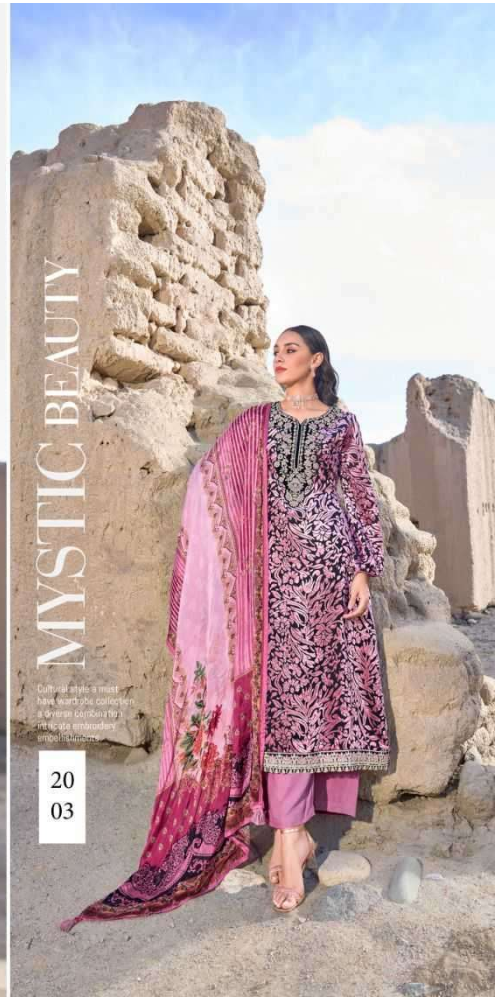

Call us at 011-26111111
Have a look at our collection
at www.greentextiles.com
or www.greentextiles.com

20
03