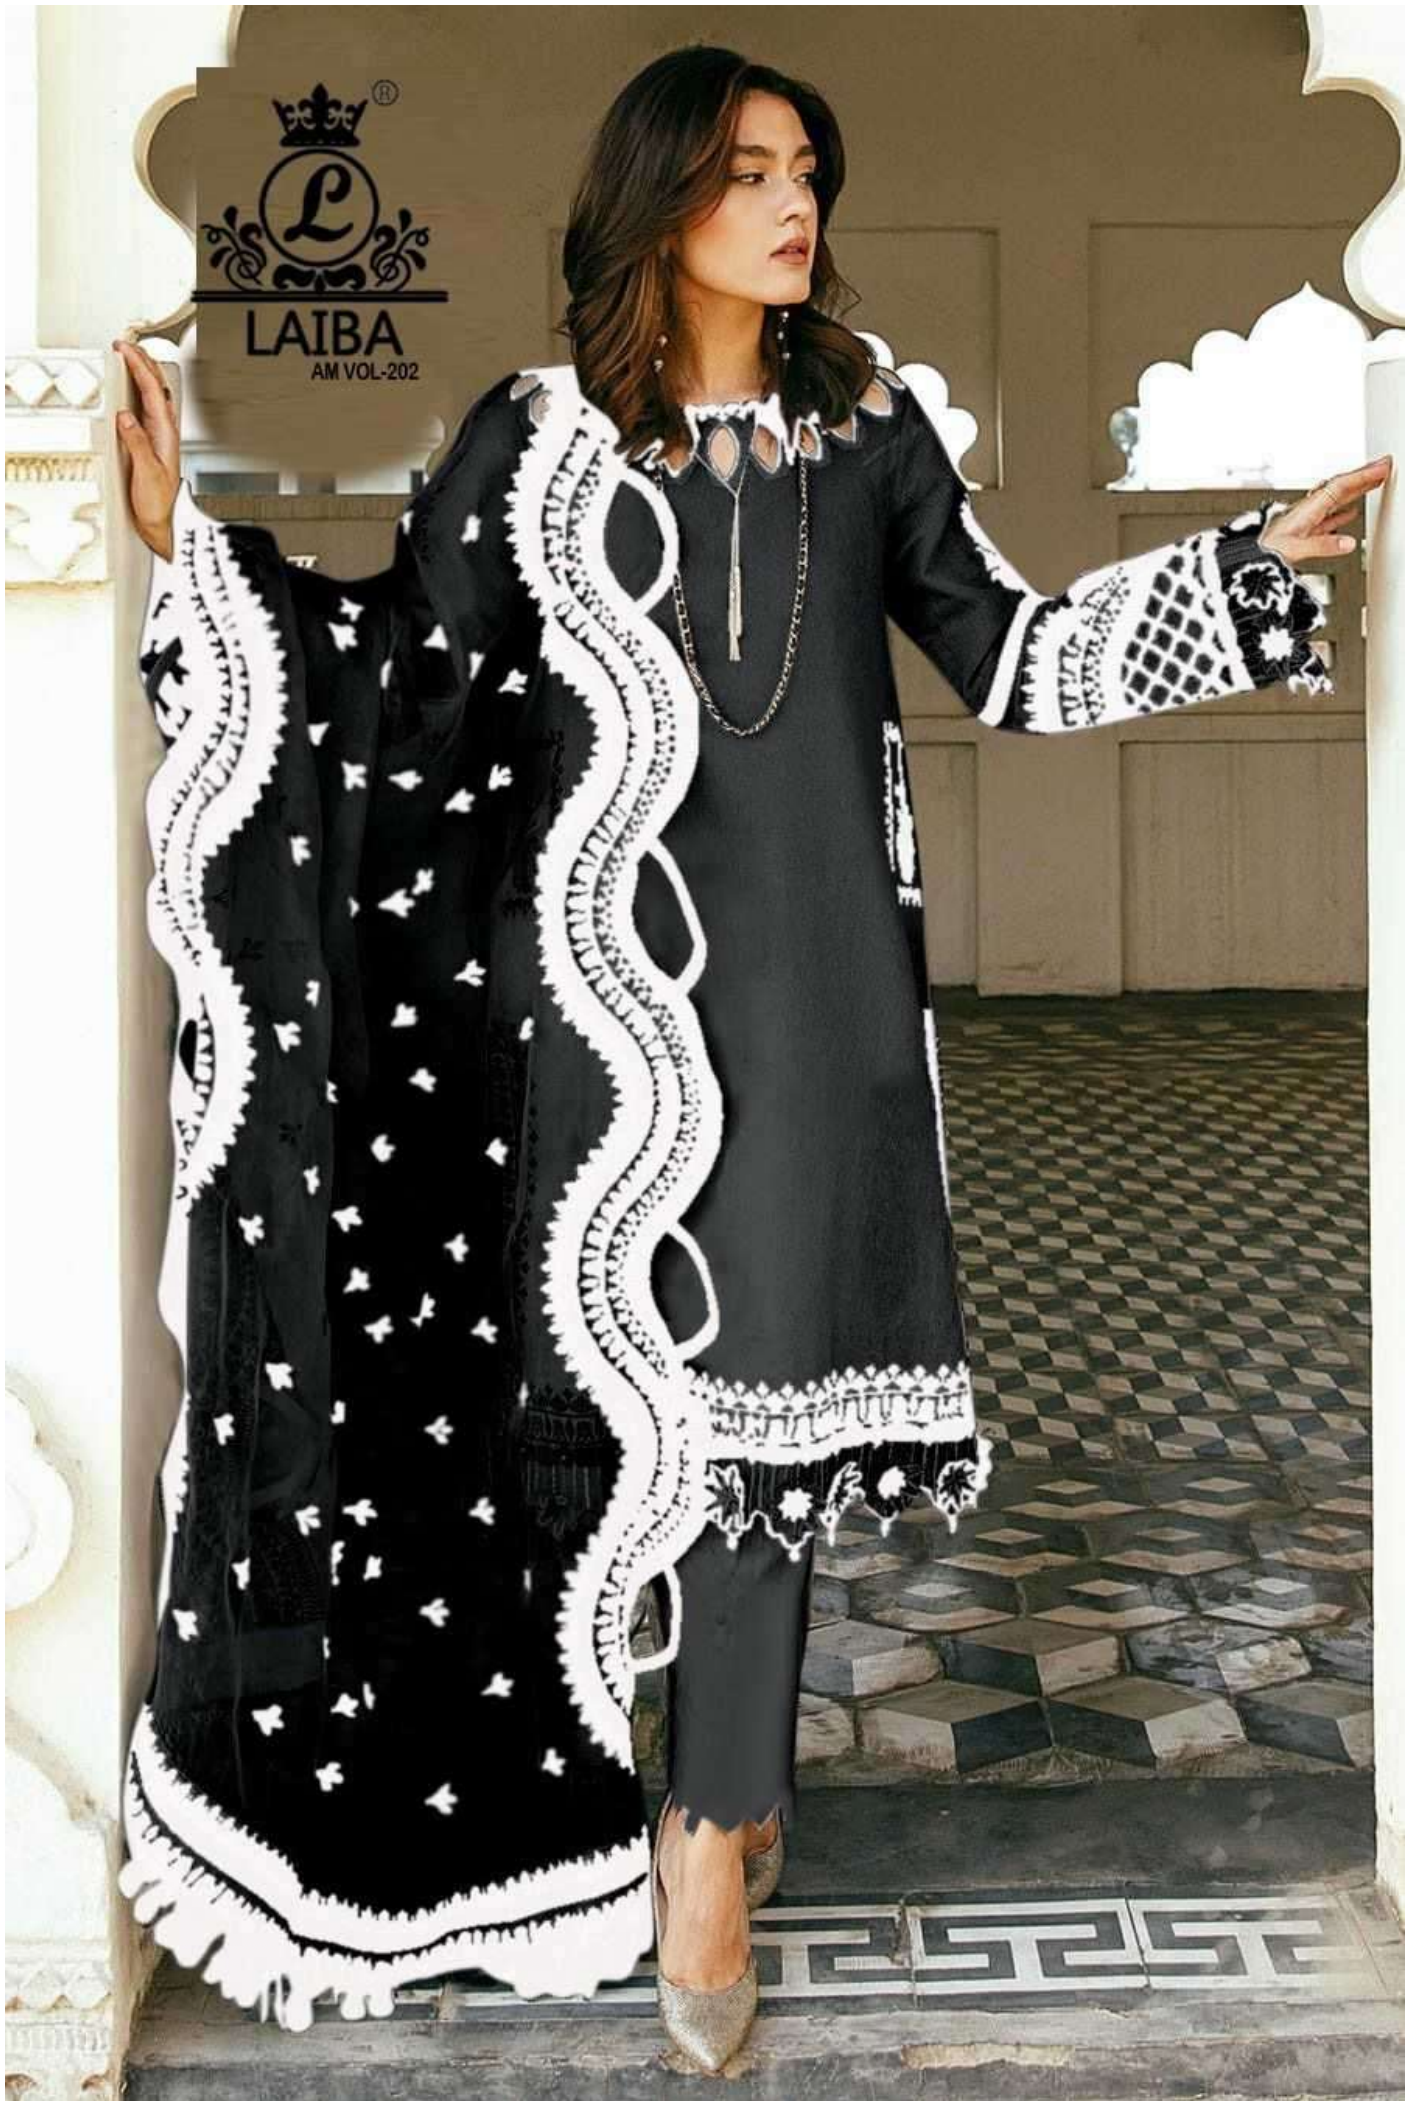

LAIBA
AM VOL-202