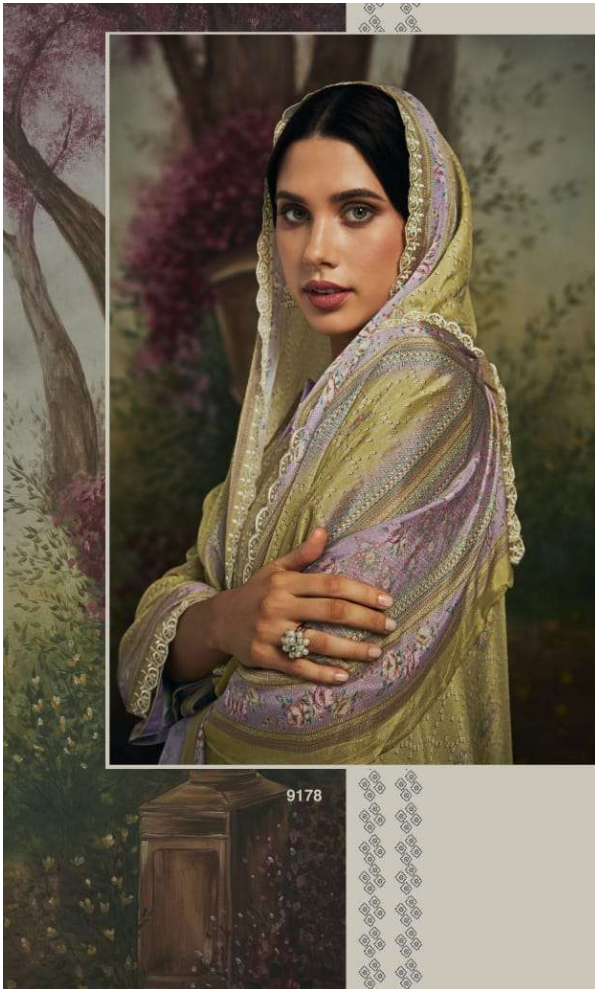

HEER

Samah

Samah

KIMORA'S
پیس

HEER-161		
~ SAMAH ~		
Price List		
Sr.No	Design No	Rate
1	9171	1950
2	9172	1950
3	9173	1950
4	9174	1950
5	9175	1950
6	9176	1950
7	9177	1950
8	9178	1950
Total		15600

9173

9173

9174

Pure Maslin silk with digital print embroidery on neckline and sleeves

DUPATTA

Pure chinnon with digital print and scalloped embroidery border

BOTTOM

Pure cotton satin

HEER

SR

9172