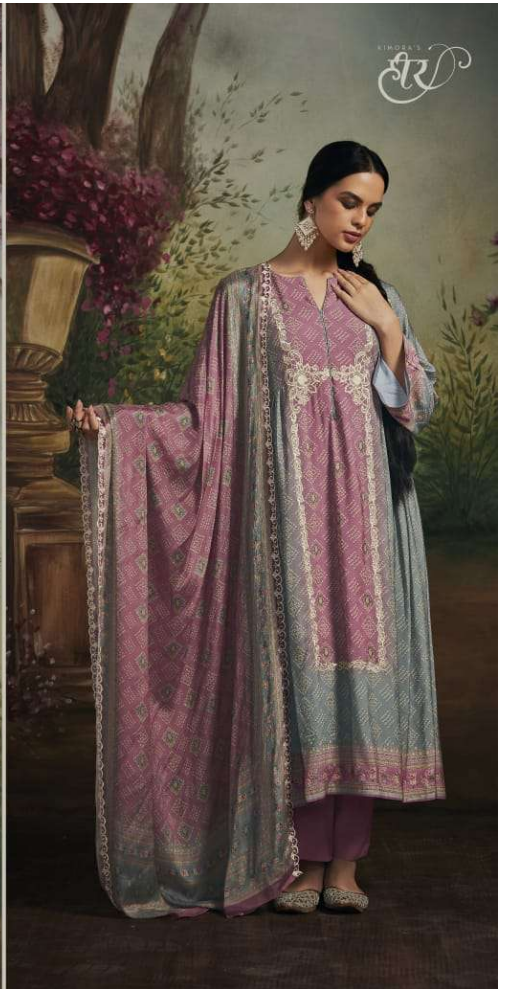

9174

Samah

9177

9178

9171

9172

Samah

TOP

Pure Maslin silk with digital print embroidery on neckline and sleeves

DUPATTA

Pure chinnon with digital print and scalloped embroidery border

BOTTOM

Pure cotton satin

HEER

SR

9172