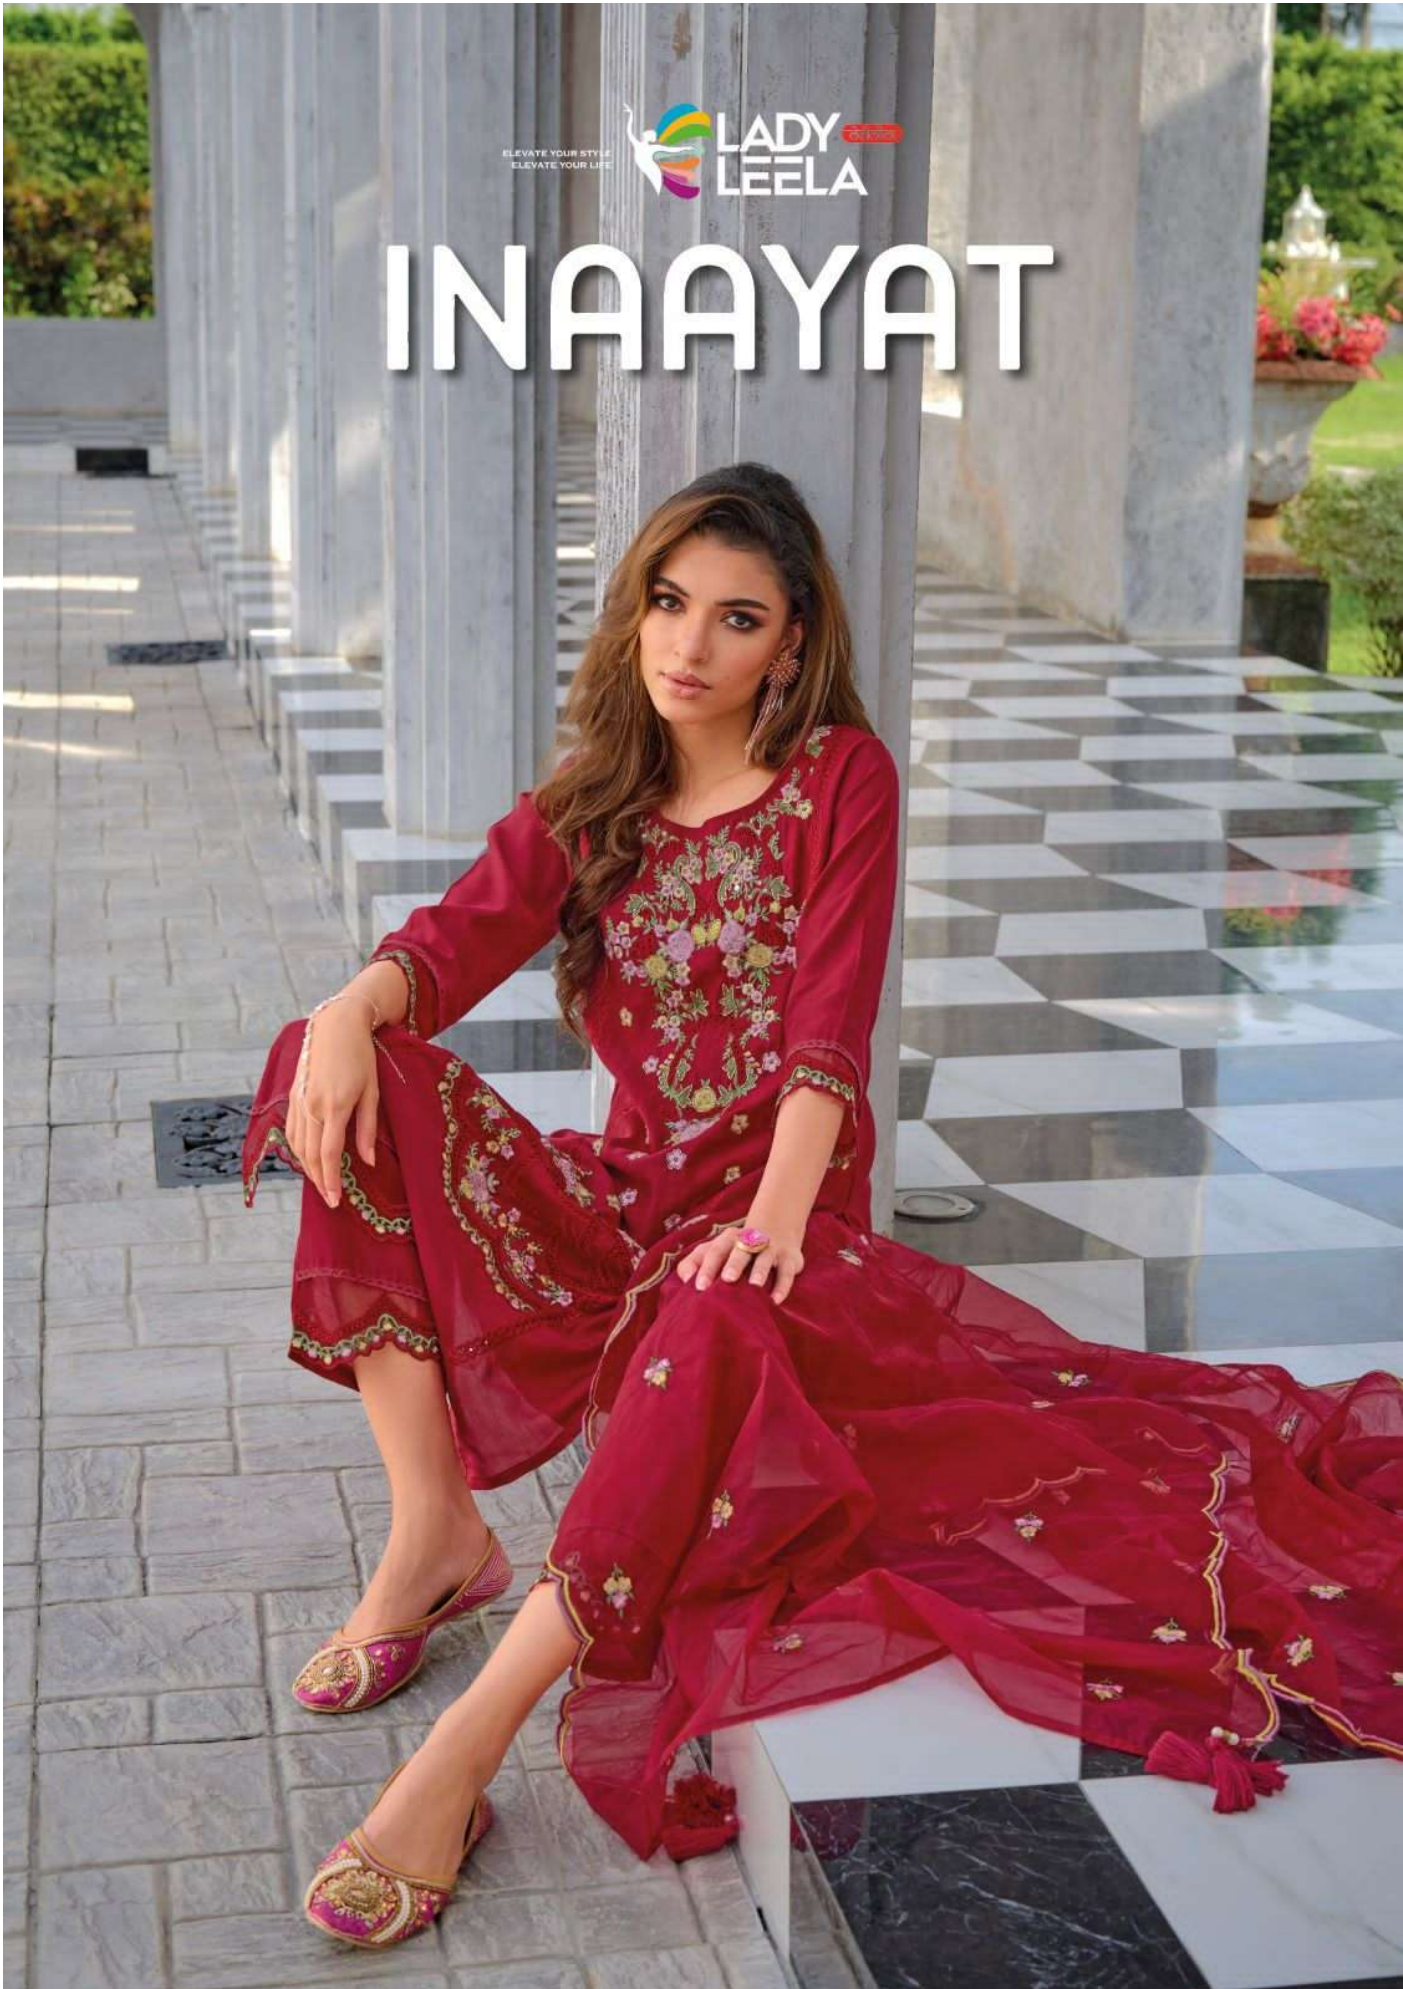

ELEVATE YOUR STYLE
ELEVATE YOUR LIFE

LADY
LEELA

INAAAYAT