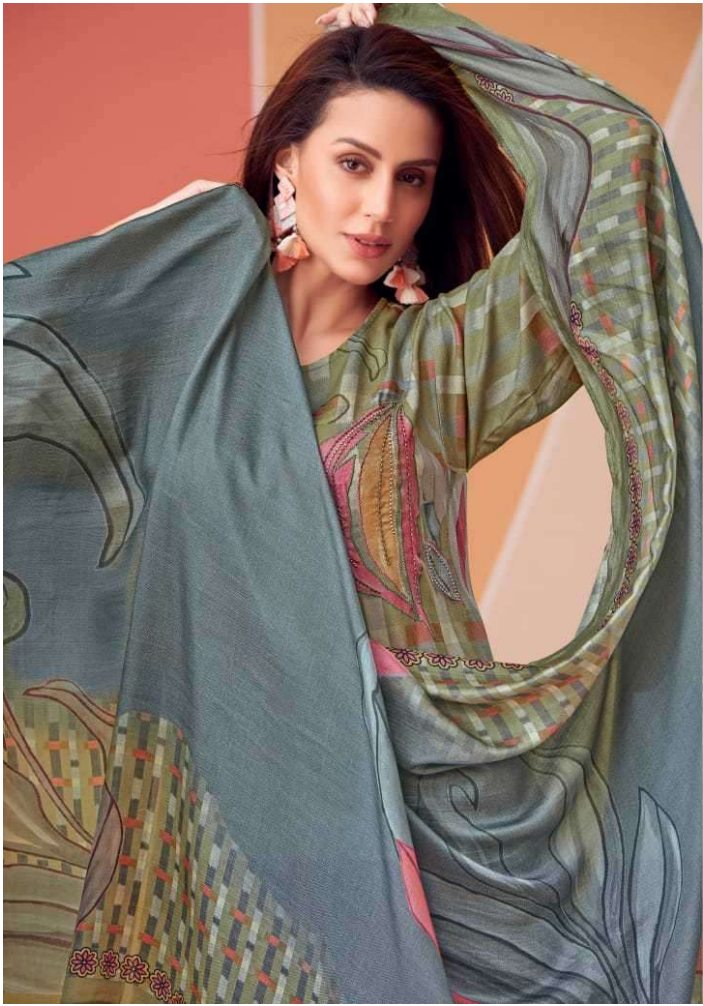

SHAYA

SHAYA

SHAYA 263

SHAYA 209

SHAYA
218

Sahiba

SHAYA 232

SHAYA 278

Sahiba®

SHAYA

All accessories are for shoot purpose only.

RATE LIST

H S N CODE - 540834

DESIGN NO

278 - 228

232 - 254

218 - 222

263 - 209

DESCRIPTION

TOP - STAPLE TWILL DIGITAL PRINT HAND WORK & TREADLE WORK

BOTTOM - STAPLE TWILL

DUPATTA - PURE PASHMINA PLAIN DUPATTA DIGITAL PRINTED

RATE

{ **RS, 1795/-** }