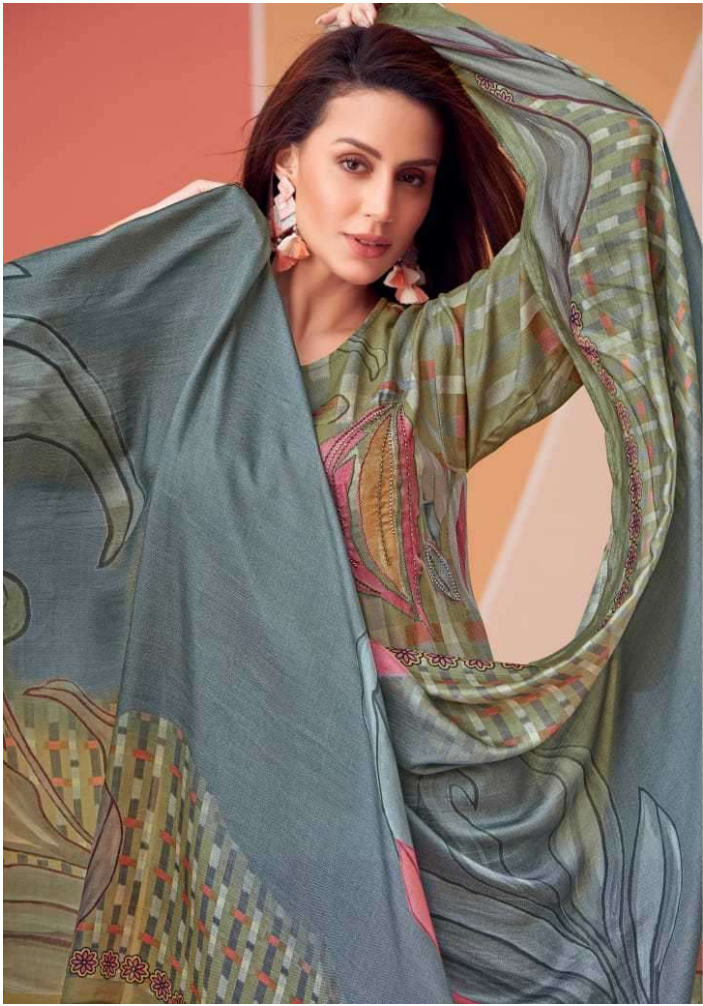

SHAYA 278

Sahiba®

SHAYA

All accessories are for shoot purpose only.

RATE LIST

H S N CODE - 540834

DESIGN NO

278 - 228

232 - 254

218 - 222

263 - 209

DESCRIPTION

TOP - STAPLE TWILL DIGITAL PRINT HAND WORK & TREADLE WORK

BOTTOM - STAPLE TWILL

DUPATTA - PURE PASHMINA PLAIN DUPATTA DIGITAL PRINTED

RATE