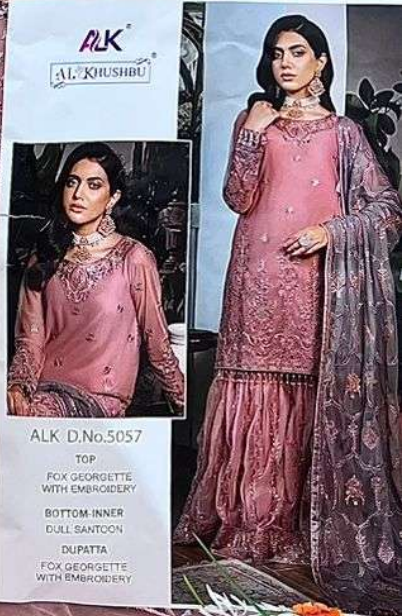

**ALK D.No.5057**

**TOP**

FOX GEORGETTE  
WITH EMBROIDERY

**BOTTOM-INNER**

DULL SANTOON

**DUPATTA**

FOX GEORGETTE  
WITH EMBROIDERY

ALK  
AL KHUSHBU

ALK D.No.5057

TOP

FOX GEORGETTE  
WITH EMBROIDERY

BOTTOM-INNER

DULL-SANTOON

DUPATTA

FOX GEORGETTE  
WITH EMBROIDERY

**ALK**  
AL KHUSHBU