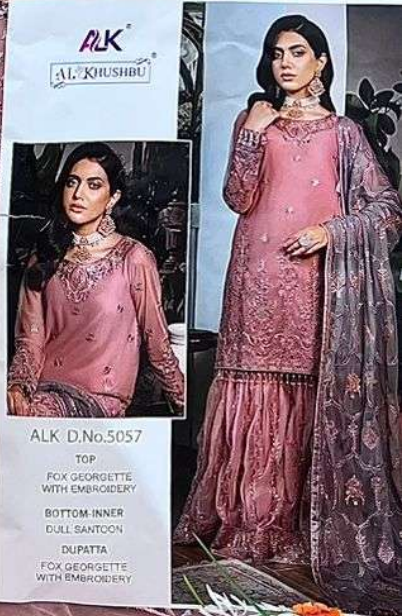

**ALK D.No.5057**

**TOP**

FOX GEORGETTE  
WITH EMBROIDERY

**BOTTOM-INNER**

DULL SANTOON

**DUPATTA**

FOX GEORGETTE  
WITH EMBROIDERY

**ALK**  
AL KHUSHBU

**ALK D.No.5057**

**TOP**

FOX GEORGETTE  
WITH EMBROIDERY

**BOTTOM-INNER**  
DULL-SANTOON

**DUPATTA**

FOX GEORGETTE  
WITH EMBROIDERY

**ALK**  
AL KHUSHBU

**ALK D.No.5057**