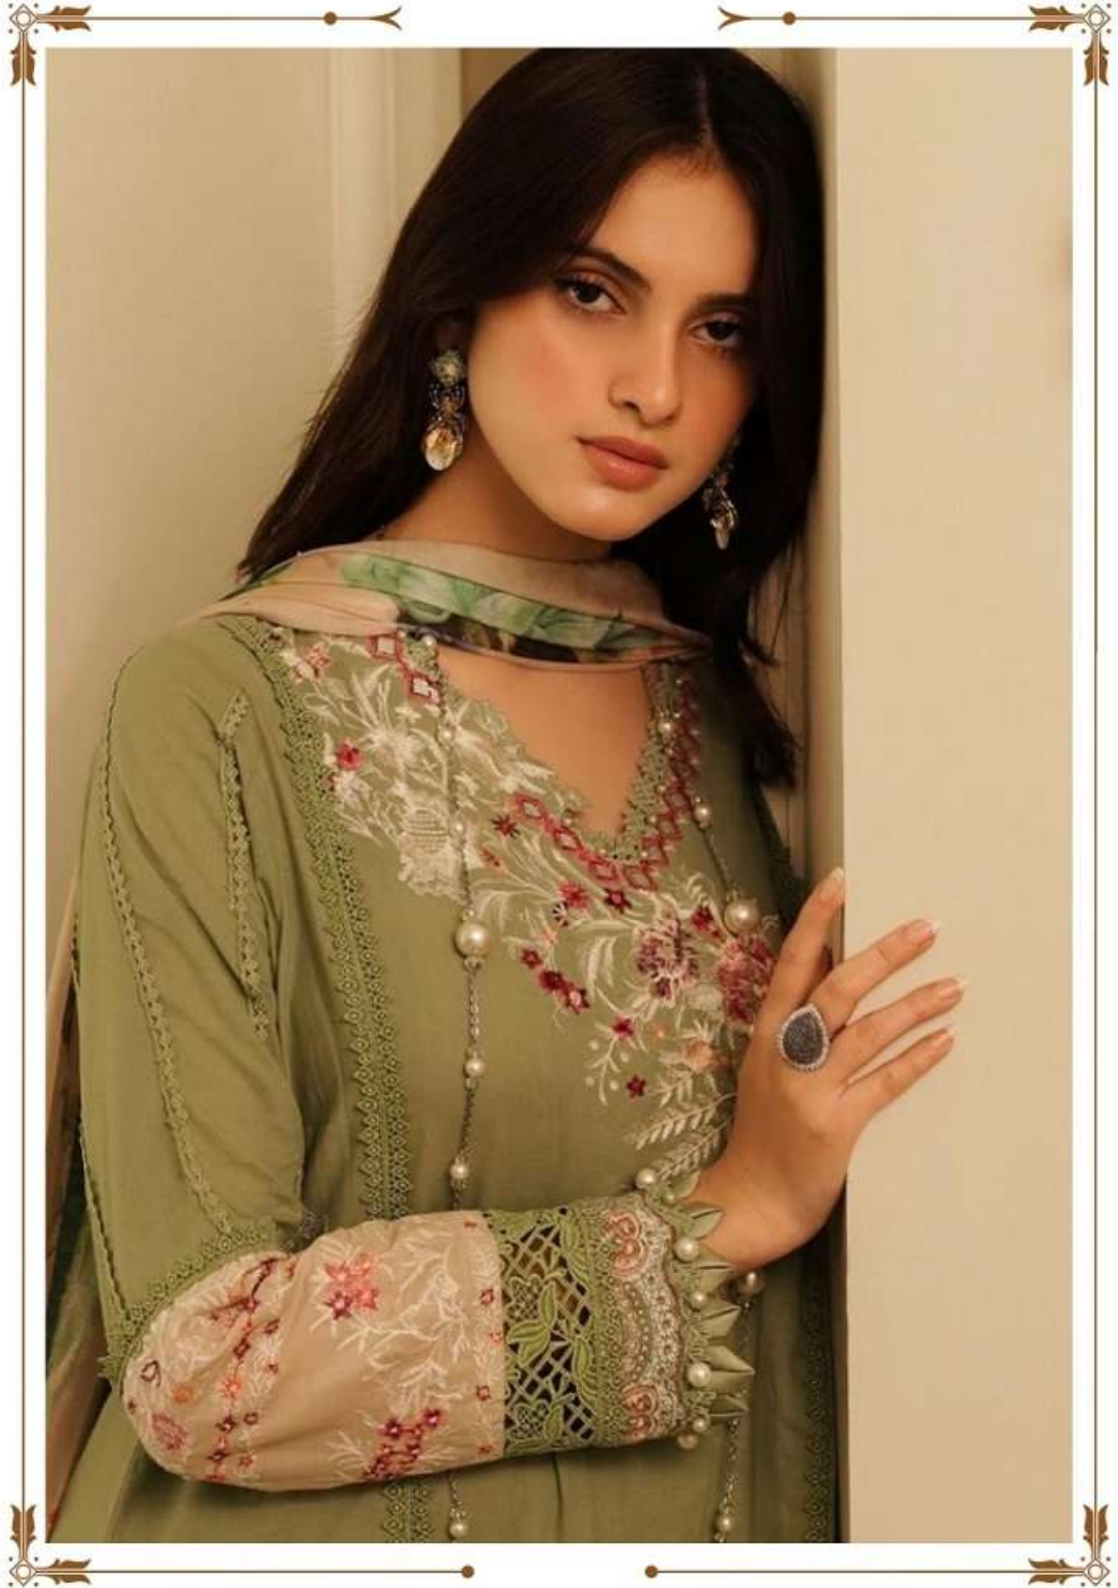

Perfect design

expediting variant colors to the femininity provide you cloths which you can carry with pride culture and antiquity should never and so outfits must enlighten same traditions in us.