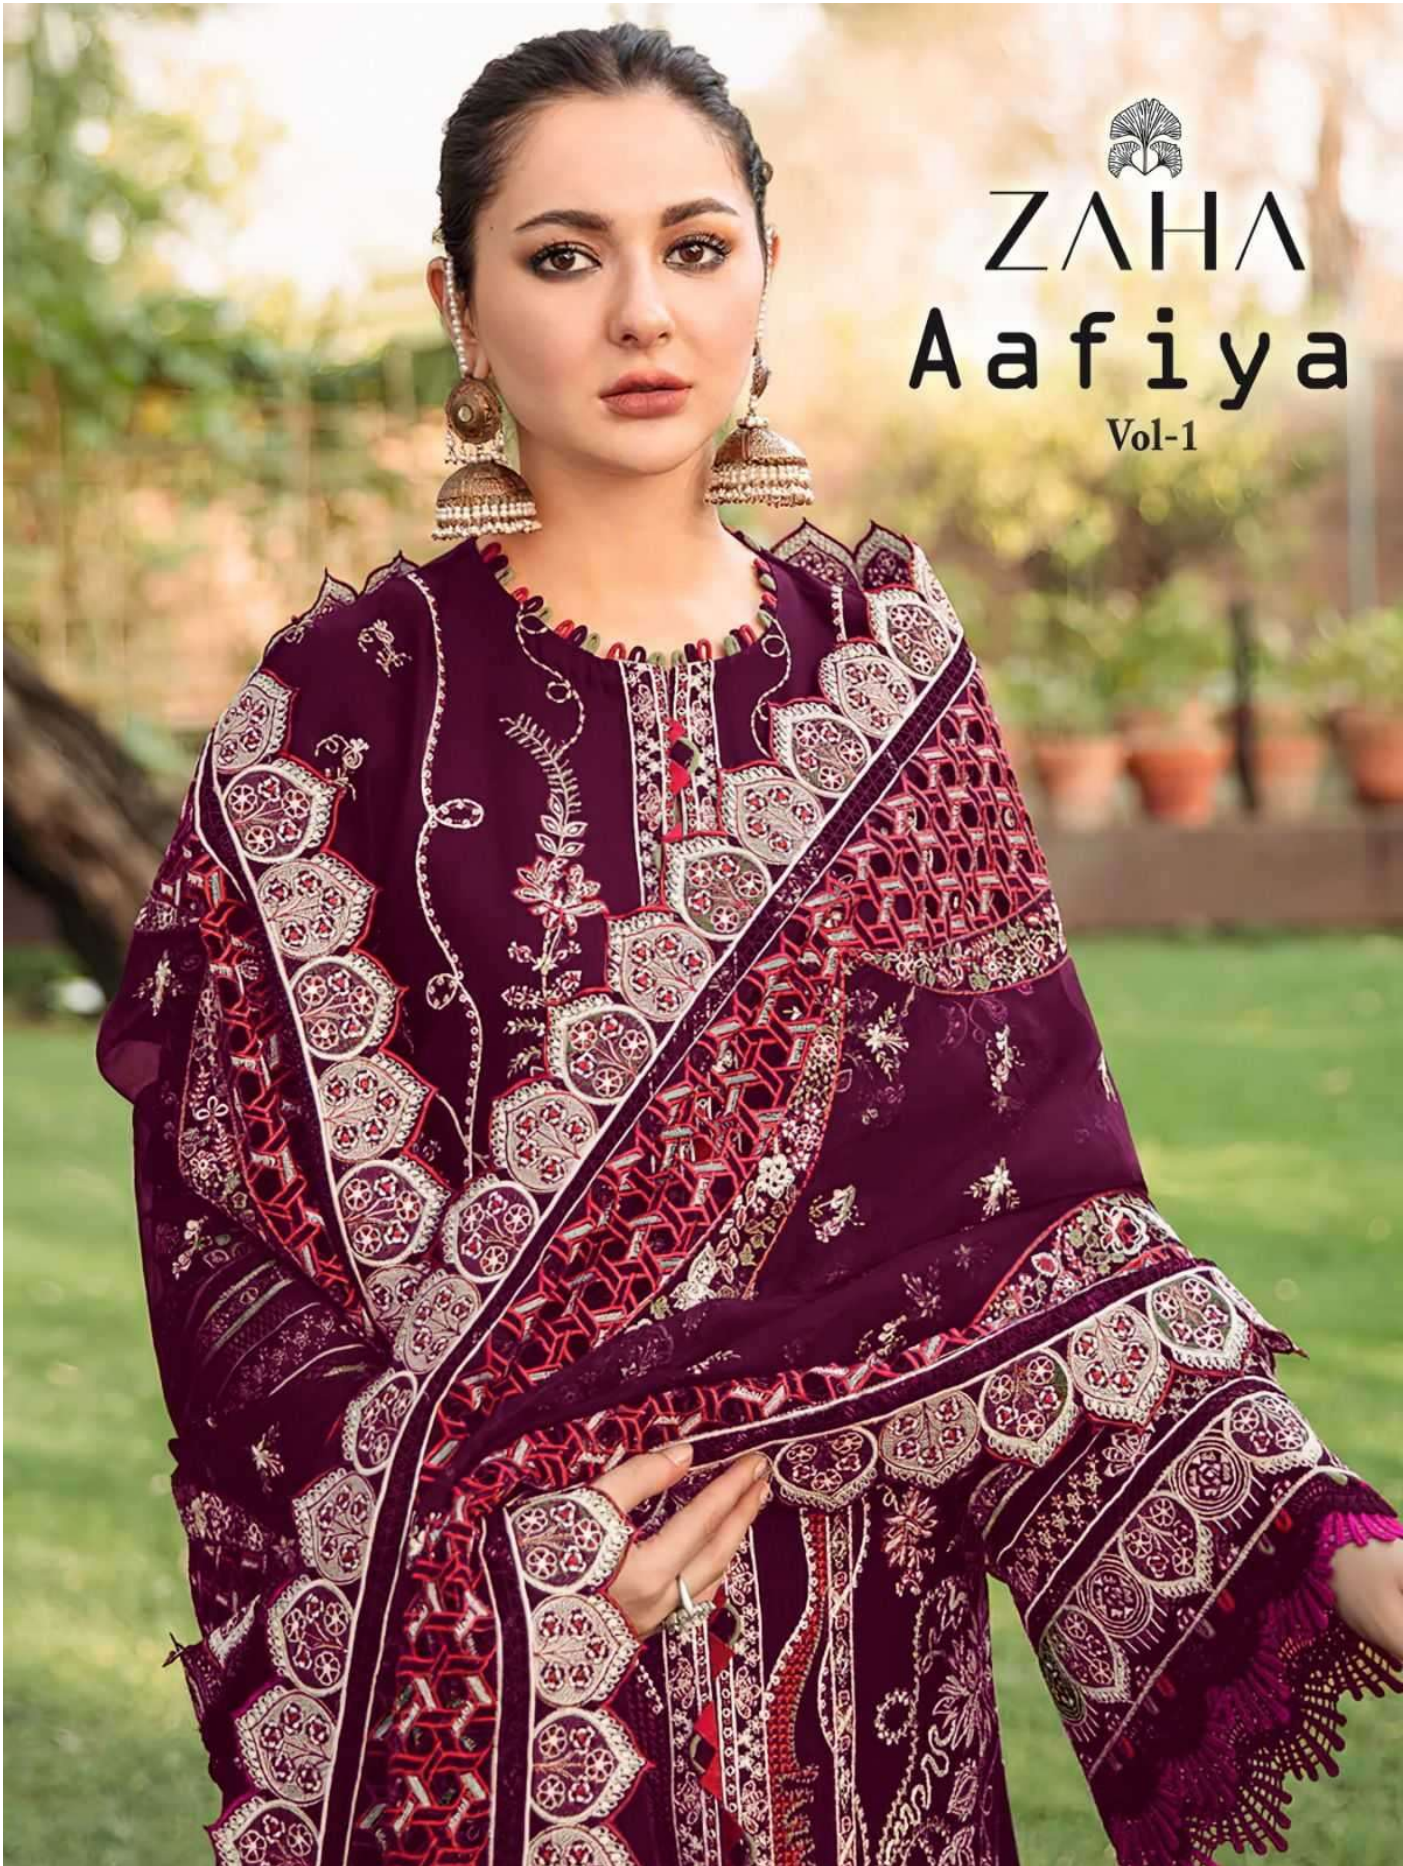

ZAHA

Aafiya

Vol-1

10220HITS COLORS
PURE Velvet with
TOP Heavy Embroidery
(Cut-2.5 Mtr)

ZAHA

BOTTOM-INNER Pure Reyon
(Cut-2.30 Mtr)

D.No.10220-B

DUPATTA Butterfly with
Heavy Embroidery
(Cut-2.5 Mtr)

ZAHA

Aafiya

Vol-1

TOP
PURE Velvet with
Heavy Embroidery
(Cut-2.5 Mtr)

10218 HITS COLORS

BOTTOM-INNER
Pure Rayon
(Cut-2.30 Mtr)

DUPATTA
Butterfly with
Heavy Embroidery
(Cut-2.5 Mtr)

10220-A

10220-B

10220-C

10220-D

ZAHA D.No.10220-C
10220HITS COLORS
PURE Velvet with
TOP Heavy Embroidery (Cut-2.5 Mtr)
BOTTOM-INNER
Dupatta Length 30 Mtr
DUPATTA Butterfly w Heavy Embri (Cut-2.5 Mtr)

10220125 COLORS
PURE Velvet with
TOP Heavy Embroidery
(Cut-2.5 Mtr)
ZAHA
BOTTOM-INNER Pure Rayon
(Cut-2.30 Mtr)
DUPATTA Butterfly with
Heavy Embroidery
(Cut-4.5 Mtr)
D.No. 11220-B

D.No.10220-C

DUPATTA Butterfly with
Heavy Embroidery
(Cut-2.5 Mtr)

10220HITS COLORS
TOP PURE Velvet with
Heavy Embroidery
(Cut-2.5 Mtr)

ZAHA

BOTTOM-INNER Pure Reyon
(Cut-2.30 Mtr)

D.No.10220-D

DUPATTA Butterfly with
Heavy Embroidery
(Cut-2.5 Mtr)