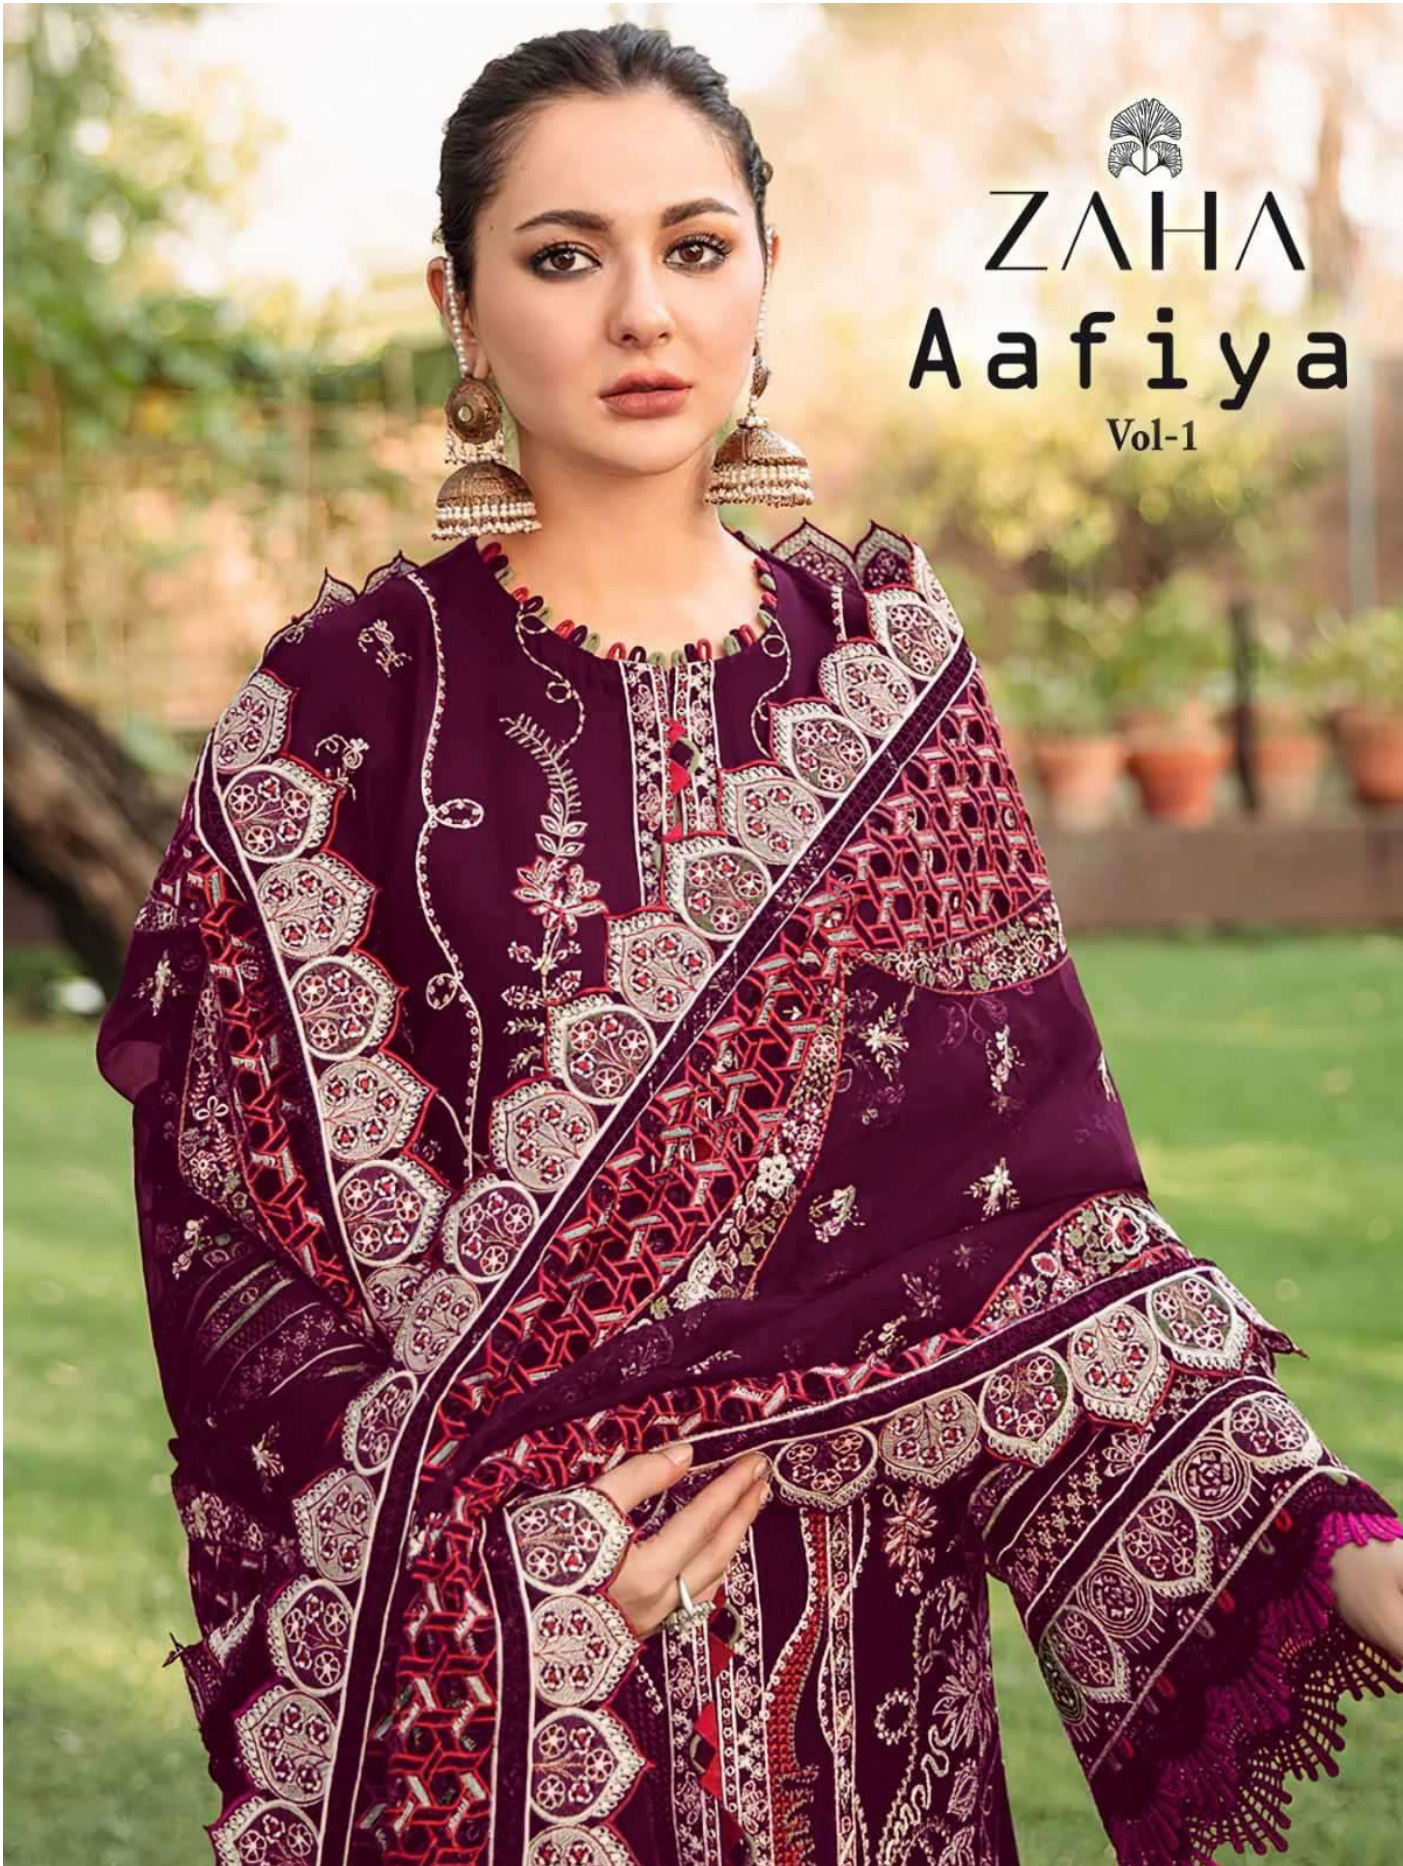

ZAHA

Aafiya

Vol-1

10220HITS COLORS
PURE Velvet with
TOP Heavy Embroidery
(Cut-2.5 Mtr)

ZAHA

BOTTOM-INNER Pure Reyon
(Cut-2.30 Mtr)

D.No.10220-B

DUPATTA Butterfly with
Heavy Embroidery
(Cut-2.5 Mtr)

10220-B

10220-C

10220-D

ZAHA D.No.10220-C
10220HITS COLORS
PURE Velvet with
TOP Heavy Embroidery (Cut-2.5 Mtr)
BOTTOM-INNER
Dupatta Butterfly w Heavy Embroidery (Cut-2.5 Mtr)

10220125 COLORS
PURE Velvet with
TOP Heavy Embroidery
(Cut-2.5 Mtr)
ZAHA
BOTTOM-INNER Pure Rayon
(Cut-2.30 Mtr)
DUPATTA Butterfly with
Heavy Embroidery
(Cut-4.5 Mtr)
D.No. 11220-B

10220HITS COLORS
TOP PURE Velvet with Heavy Embroidery (Cut-2.5 Mtr)
BOTTOM INNER Butterfly with Heavy Embroidery (Cut-2.5 Mtr)

ZAHA D.No.10220-D

ZAHA

Aafiya

Vol-1

10220HITS COLORS
TOP PURE Velvet with
Heavy Embroidery
(Cut-2.5 Mtr)

D.No.10220-C

DUPATTA Butterfly with
Heavy Embroidery
(Cut-2.5 Mtr)

10220HITS COLORS
TOP PURE Velvet with
Heavy Embroidery
(Cut-2.5 Mtr)

ZAHA

BOTTOM-INNER Pure Reyon
(Cut-2.30 Mtr)

D.No.10220-D

DUPATTA Butterfly with
Heavy Embroidery
(Cut-2.5 Mtr)