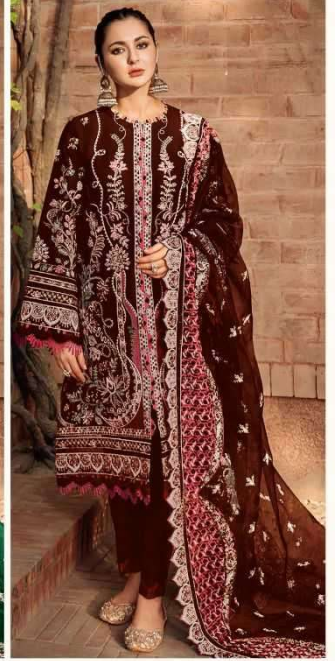

ZAHA

Aafiya

Vol-1

10220HITS COLORS
PURE Velvet with
TOP Heavy Embroidery
(Cut-2.5 Mtr)

ZAHA

BOTTOM-INNER Pure Reyon
(Cut-2.30 Mtr)

D.No.10220-B

DUPATTA Butterfly with
Heavy Embroidery
(Cut-2.5 Mtr)

ZAHA

Aafiya

Vol-1

TOP
PURE Velvet with
Heavy Embroidery
(Cut-2.5 Mtr)

10218 HITS COLORS

BOTTOM-INNER
Pure Rayon
(Cut-2.30 Mtr)

DUPATTA
Butterfly with
Heavy Embroidery
(Cut-2.5 Mtr)

10220-A

10220-B

10220-C

10220-D

ZAHA D.No.10220-C
10220HITS COLORS
PURE Velvet with
TOP Heavy Embroidery (Cut-2.5 Mtr)
BOTTOM-INNER
Dupatta Length 30 Mtr
DUPATTA Butterfly w Heavy Embri (Cut-2.5 Mtr)

10220125 COLORS
PURE Velvet with
TOP Heavy Embroidery
(Cut-2.5 Mtr)
ZAHA
BOTTOM-INNER Pure Rayon
(Cut-2.30 Mtr)
DUPATTA Butterfly with
Heavy Embroidery
(Cut-4.5 Mtr)
D.No. 11220-B

10220HITS COLORS
TOP PURE Velvet with Heavy Embroidery (Cut-2.5 Mtr)
BOTTOM INNER Butterfly with Heavy Embroidery (Cut-2.5 Mtr)
ZAHA D.No.10220-D

ZAHA

Aafiya

Vol-1

10220HITS COLORS
TOP PURE Velvet with
Heavy Embroidery
(Cut-2.5 Mtr)