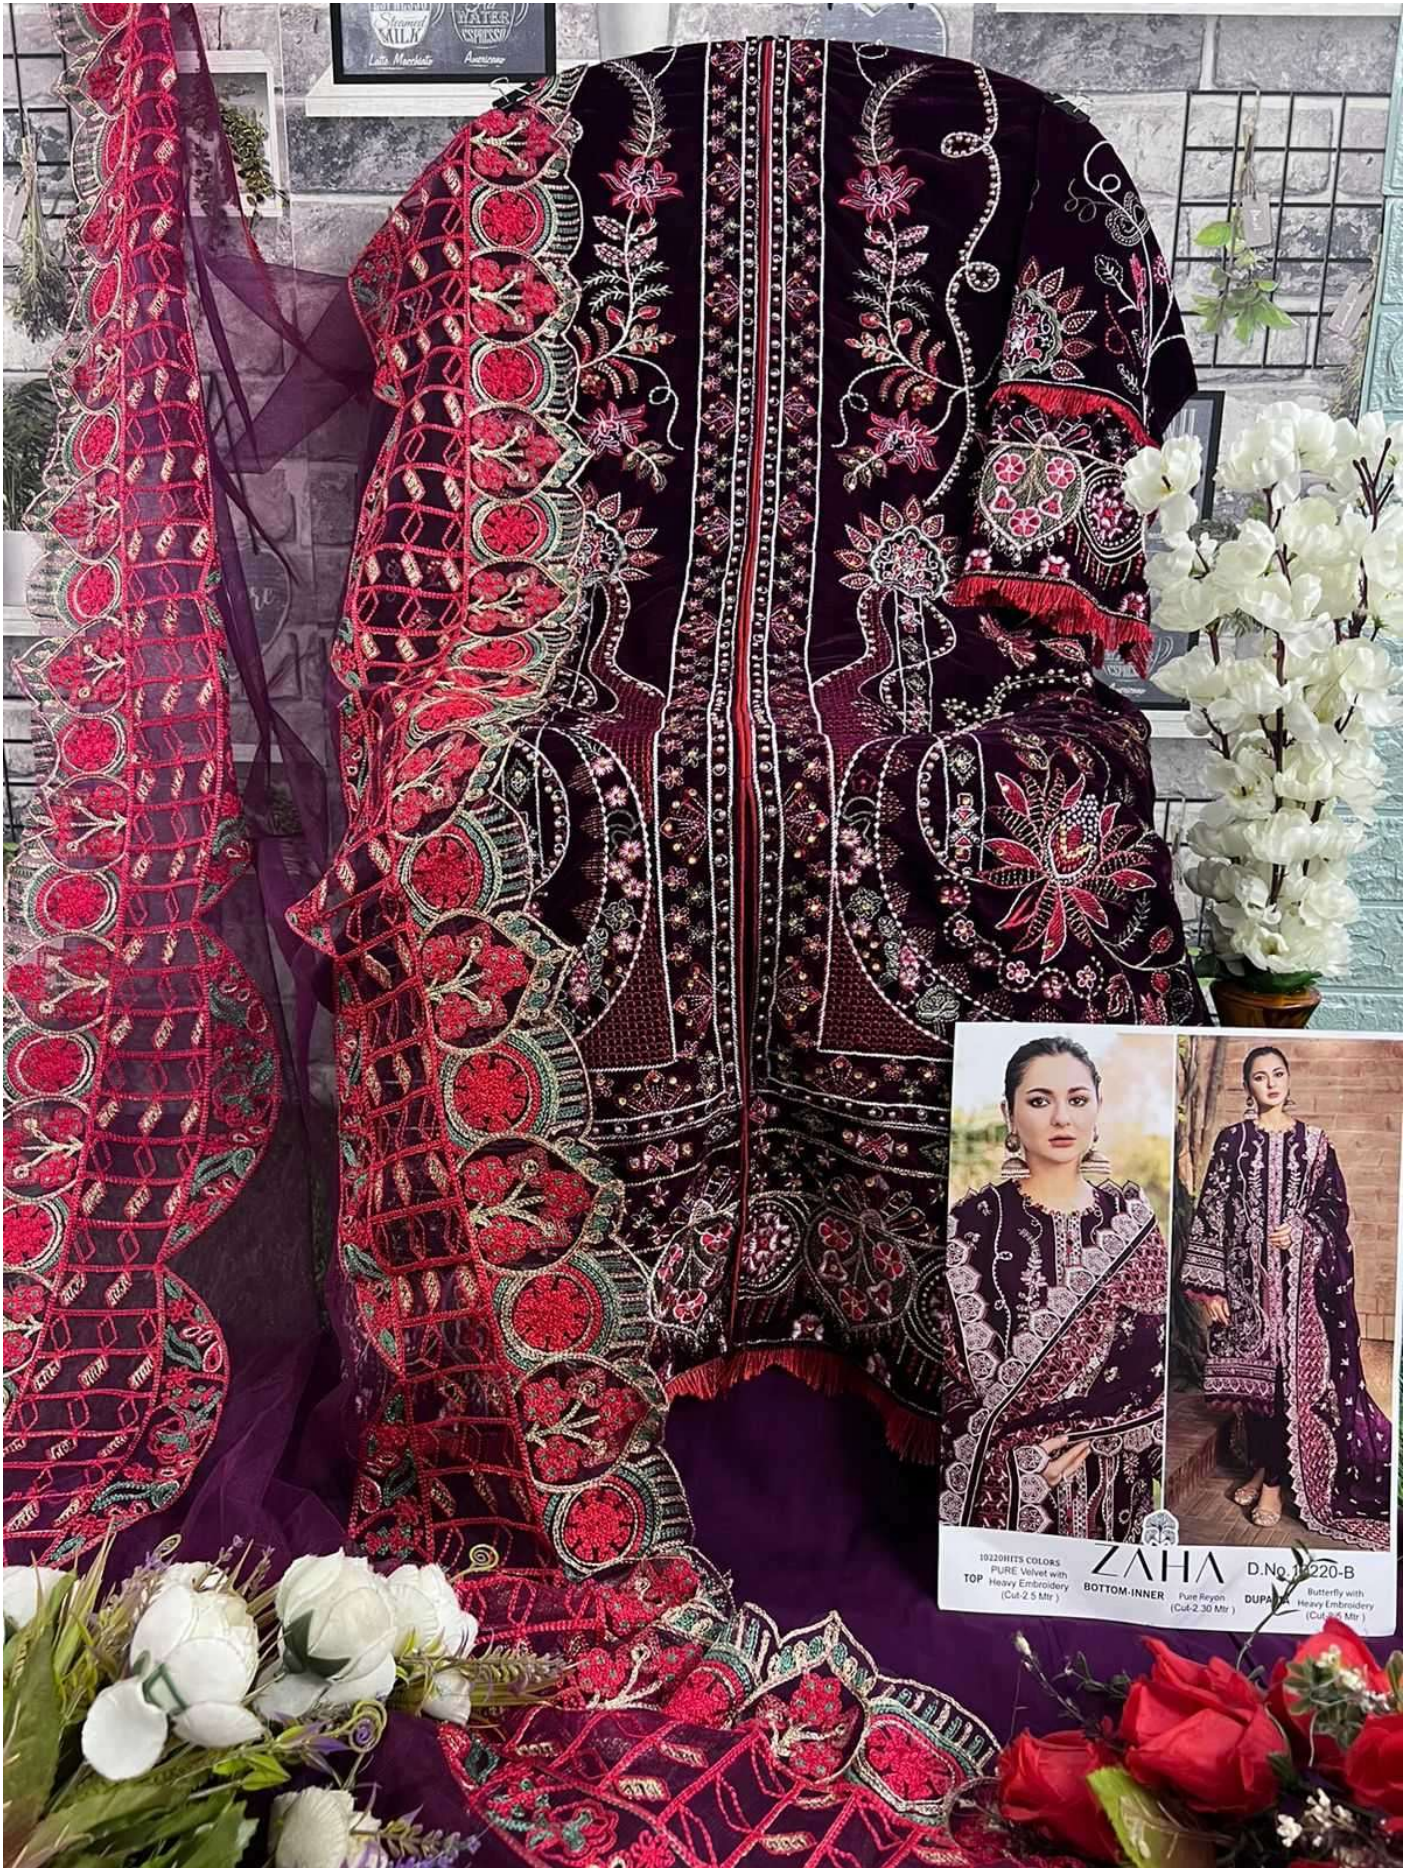

ZAHA

Aafiya

Vol-1

TOP
PURE Velvet with
Heavy Embroidery
(Cut-2.5 Mtr)

10218 HITS COLORS

BOTTOM-INNER
Pure Rayon
(Cut-2.30 Mtr)

DUPATTA
Butterfly with
Heavy Embroidery
(Cut-2.5 Mtr)

10220-A

10220-B

10220-C

10220-D

ZAHA D.No.10220-C
10220HITS COLORS
PURE Velvet with
TOP Heavy Embroidery (Cut-2.5 Mtr)
BOTTOM-INNER
Dupatta Length 30 Mtr
DUPATTA Butterfly w Heavy Embri (Cut-2.5 Mtr)

10220125 COLORS
PURE Velvet with
TOP Heavy Embroidery
(Cut-2.5 Mtr)
ZAHA
BOTTOM-INNER Pure Rayon
(Cut-2.30 Mtr)
DUPATTA Butterfly with
Heavy Embroidery
(Cut-4.5 Mtr)
D.No. 11220-B

ZAHA

BOTTOM-INNER Pure Reyon
(Cut-2.30 Mtr)

D.No.10220-D

DUPATTA Butterfly with
Heavy Embroidery
(Cut-2.5 Mtr)

10220HITS COLORS
TOP PURE Velvet with
Heavy Embroidery
(Cut-2.5 Mtr)

ZAHA

BOTTOM-INNER Pure Reyon
(Cut-2.30 Mtr)

D.No.10220-C

DUPATTA Butterfly with
Heavy Embroidery
(Cut-2.5 Mtr)

10220HITS COLORS
TOP PURE Velvet with
Heavy Embroidery
(Cut-2.5 Mtr)

ZAHA

BOTTOM-INNER Pure Reyon
(Cut-2.30 Mtr)

D.No.10220-D

DUPATTA Butterfly with
Heavy Embroidery
(Cut-2.5 Mtr)