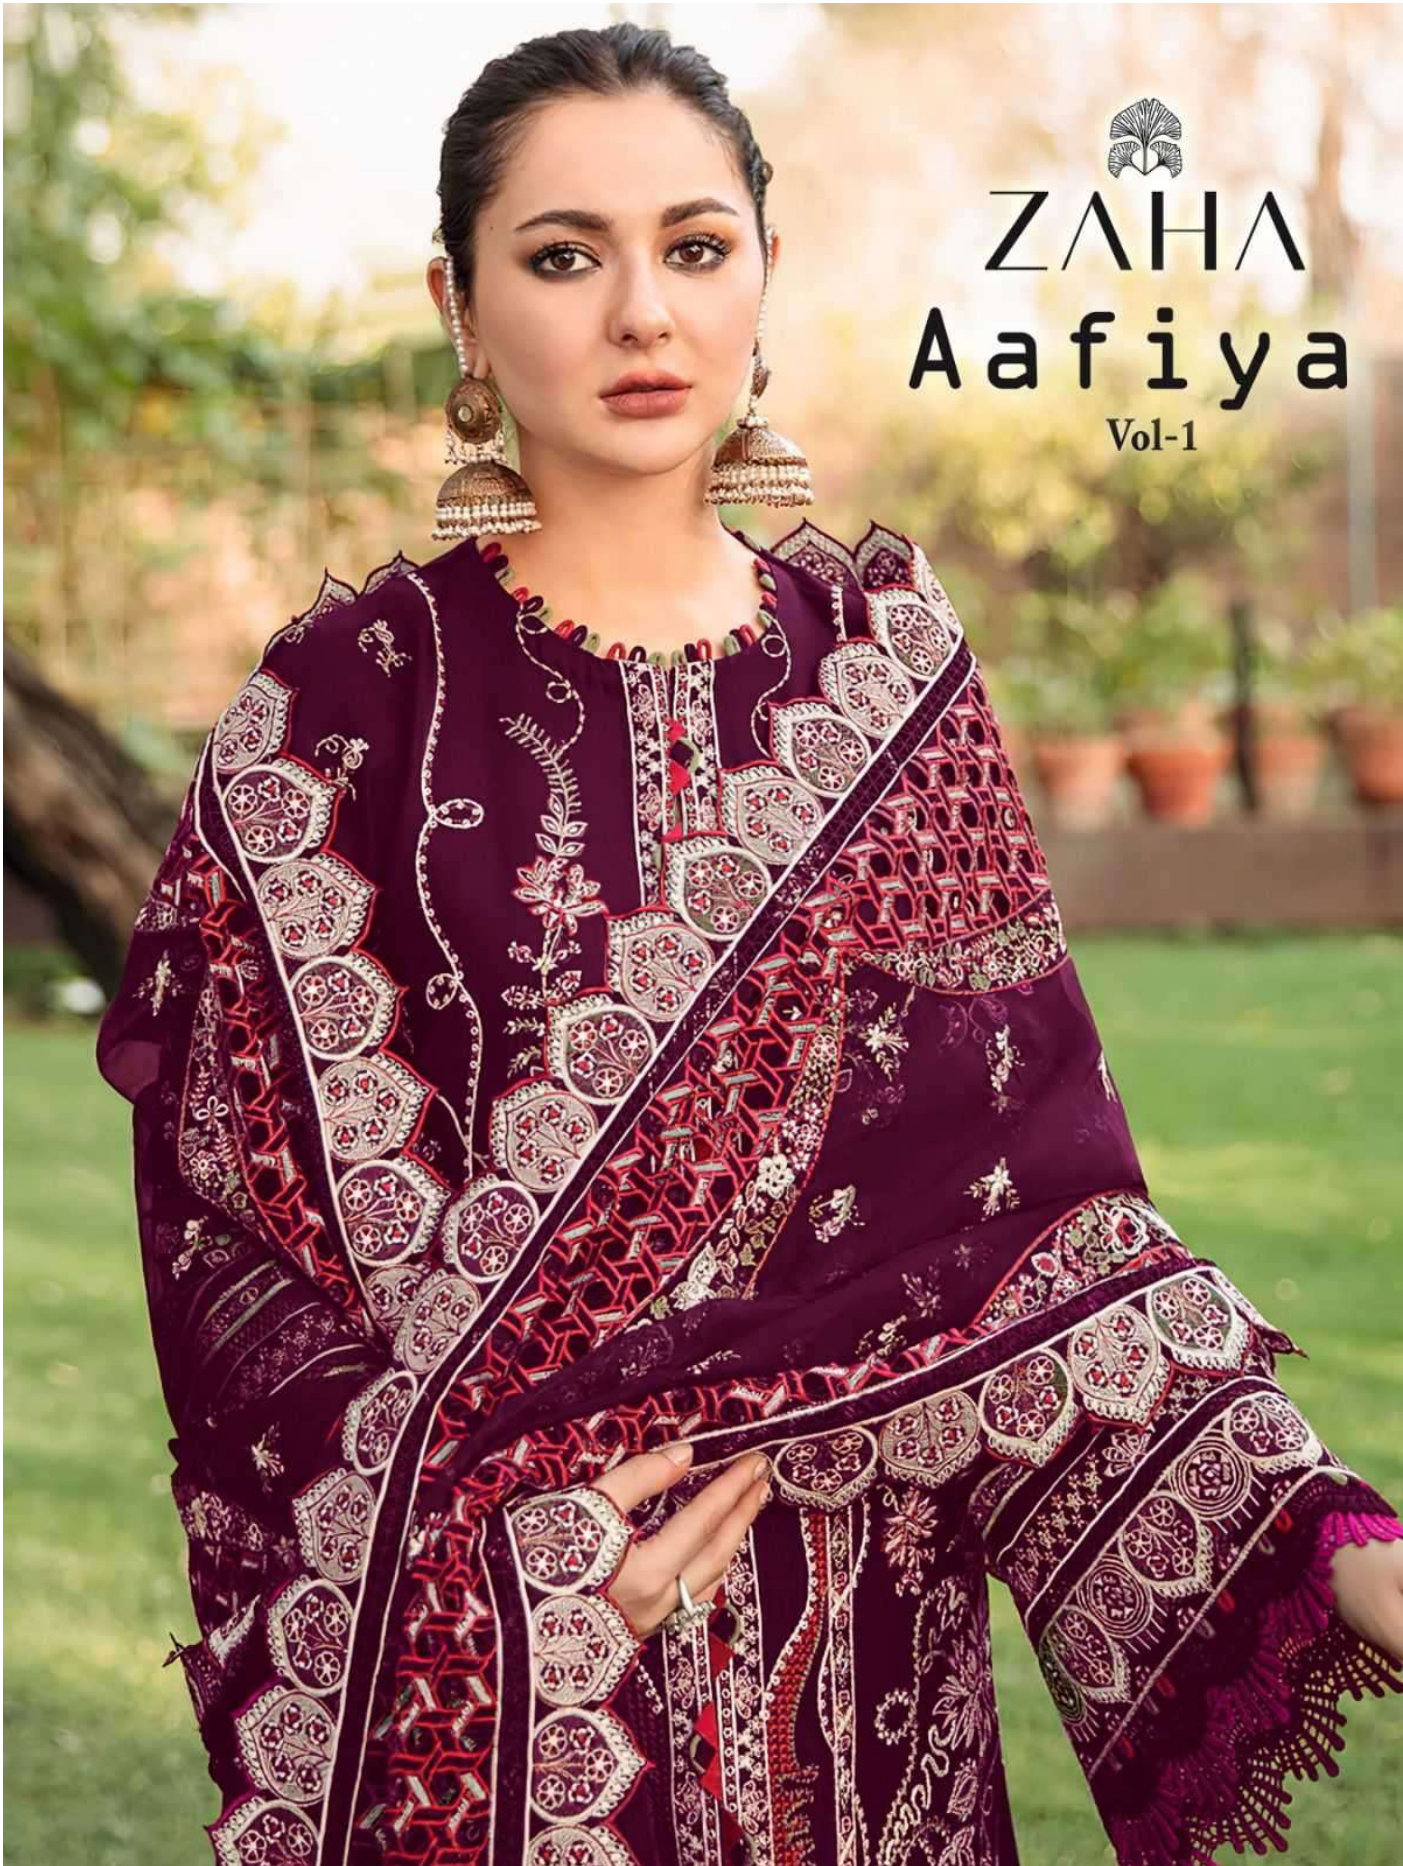

ZAHA

Aafiya

Vol-1

10220HITS COLORS
PURE Velvet with
TOP Heavy Embroidery
(Cut-2.5 Mtr)

ZAHA

BOTTOM-INNER Pure Reyon
(Cut-2.30 Mtr)

D.No.10220-B

DUPATTA Butterfly with
Heavy Embroidery
(Cut-2.5 Mtr)

ZAHA

Aafiya

Vol-1

TOP
PURE Velvet with
Heavy Embroidery
(Cut-2.5 Mtr)

10218 HITS COLORS

BOTTOM-INNER
Pure Rayon
(Cut-2.30 Mtr)

DUPATTA
Butterfly with
Heavy Embroidery
(Cut-2.5 Mtr)

10220-A

10220-B

10220-C

10220-D

ZAHA D.No.10220-C
10220HITS COLORS
PURE Velvet with
TOP Heavy Embroidery (Cut-2.5 Mtr)
BOTTOM-INNER
Dupatta Butterfly w Heavy Embroidery (Cut-2.5 Mtr)

10220125 COLORS
PURE Velvet with
TOP Heavy Embroidery
(Cut-2.5 Mtr)
ZAHA
BOTTOM-INNER Pure Rayon
(Cut-2.30 Mtr)
DUPATTA Butterfly with
Heavy Embroidery
(Cut-4.5 Mtr)
D.No. 11220-B

D.No.10220-C

DUPATTA Butterfly with
Heavy Embroidery
(Cut-2.5 Mtr)

10220HITS COLORS
TOP PURE Velvet with
Heavy Embroidery
(Cut-2.5 Mtr)

ZAHA

BOTTOM-INNER Pure Reyon
(Cut-2.30 Mtr)

D.No.10220-D

DUPATTA Butterfly with
Heavy Embroidery
(Cut-2.5 Mtr)