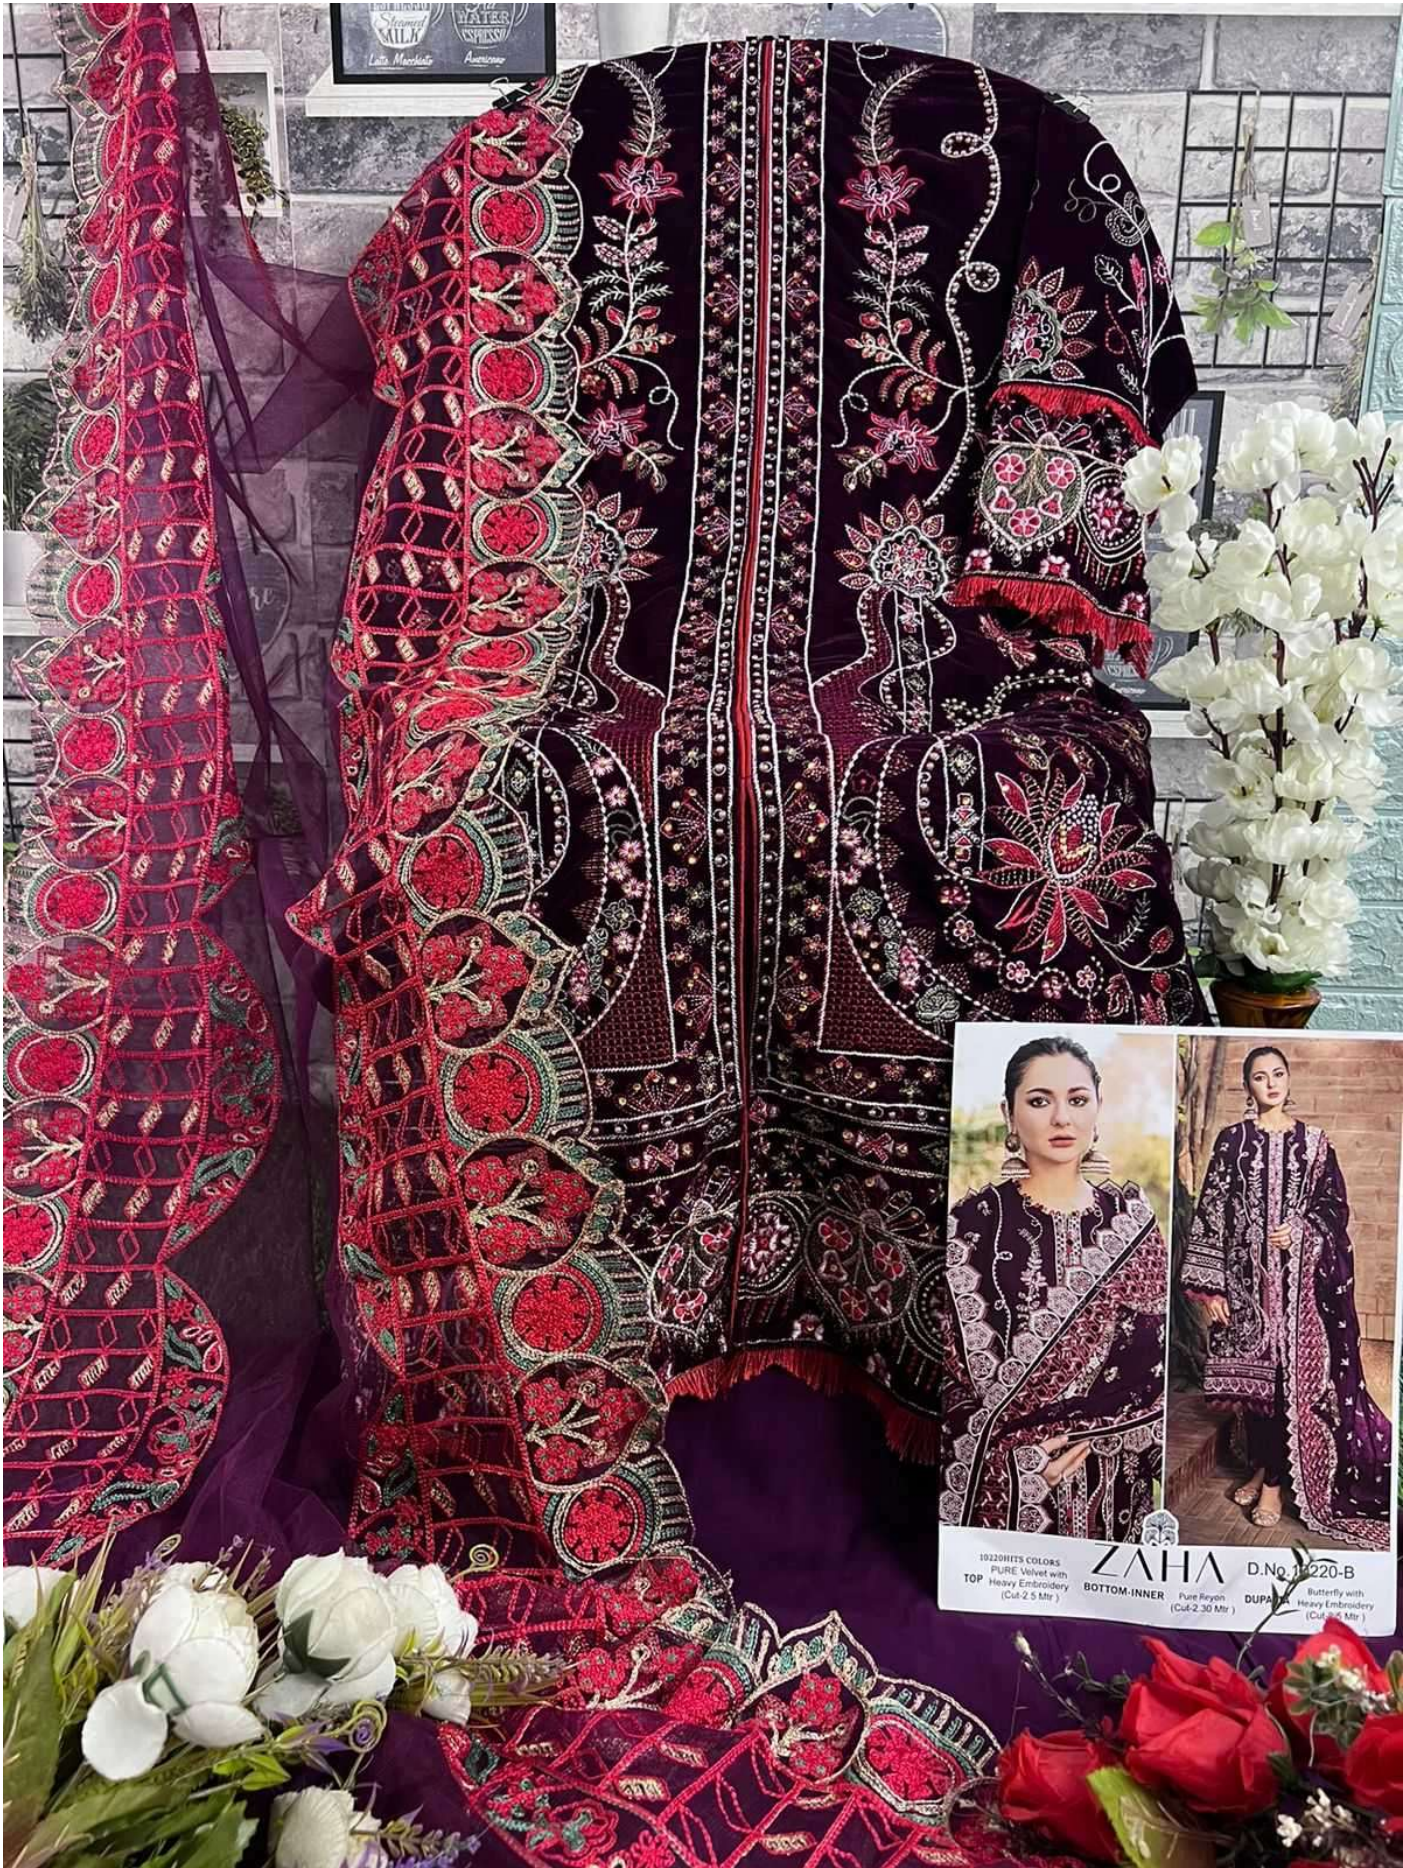

ZAHA

Aafiya

Vol-1

TOP
PURE Velvet with
Heavy Embroidery
(Cut-2.5 Mtr)

10218 HITS COLORS

BOTTOM-INNER
Pure Rayon
(Cut-2.30 Mtr)

DUPATTA
Butterfly with
Heavy Embroidery
(Cut-2.5 Mtr)

10220-A

10220-B

10220-C

10220-D

ZAHA D.No.10220-C
10220HITS COLORS
PURE Velvet with
TOP Heavy Embroidery (Cut-2.5 Mtr)
BOTTOM-INNER
Dupatta Butterfly w Heavy Embroidery (Cut-2.5 Mtr)

10220125 COLORS
PURE Velvet with
TOP Heavy Embroidery
(Cut-2.5 Mtr)
ZAHA
BOTTOM-INNER Pure Rayon
(Cut-2.30 Mtr)
DUPATTA Butterfly with
Heavy Embroidery
(Cut-4.5 Mtr)
D.No. 11220-B

ZAHA

BOTTOM-INNER Pure Reyon
(Cut-2.30 Mtr)

D.No.10220-D

DUPATTA Butterfly with
Heavy Embroidery
(Cut-2.5 Mtr)

10220HITS COLORS
TOP PURE Velvet with
Heavy Embroidery
(Cut-2.5 Mtr)

ZAHA

BOTTOM-INNER Pure Reyon
(Cut-2.30 Mtr)

D.No.10220-C

DUPATTA Butterfly with
Heavy Embroidery
(Cut-2.5 Mtr)

10220HITS COLORS
TOP PURE Velvet with
Heavy Embroidery
(Cut-2.5 Mtr)

ZAHA

BOTTOM-INNER Pure Reyon
(Cut-2.30 Mtr)

D.No.10220-D

DUPATTA Butterfly with
Heavy Embroidery
(Cut-2.5 Mtr)