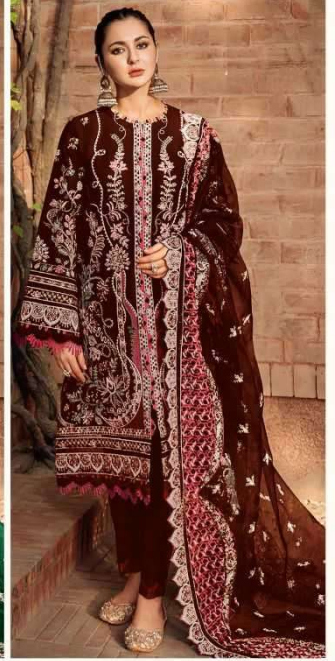

ZAHA

Aafiya

Vol-1

10220HITS COLORS
TOP PURE Velvet with
Heavy Embroidery
(Cut-2.5 Mtr)

ZAHA

BOTTOM-INNER Pure Reyon
(Cut-2.30 Mtr)

D.No.10220-B

DUPATTA Butterfly with
Heavy Embroidery
(Cut-2.5 Mtr)

ZAHA

Aafiya

Vol-1

TOP
PURE Velvet with
Heavy Embroidery
(Cut-2.5 Mtr)

10218 HITS COLORS

BOTTOM-INNER
Pure Rayon
(Cut-2.30 Mtr)

DUPATTA
Butterfly with
Heavy Embroidery
(Cut-2.5 Mtr)

10220-A

10220-B

10220-C

10220-D

ZAHA D.No.10220-C
10220HITS COLORS
PURE Velvet with
TOP Heavy Embroidery (Cut-2.5 Mtr)
BOTTOM-INNER
Dupatta Butterfly w Heavy Embroidery (Cut-2.5 Mtr)

10220125 COLORS
PURE Velvet with
TOP Heavy Embroidery
(Cut-2.5 Mtr)
ZAHA
BOTTOM-INNER Pure Rayon
(Cut-2.30 Mtr)
DUPATTA Butterfly with
Heavy Embroidery
(Cut-4.5 Mtr)
D.No. 11220-B

10220HITS COLORS
TOP PURE Velvet with Heavy Embroidery (Cut-2.5 Mtr)
BOTTOM INNER Butterfly with Heavy Embroidery (Cut-2.5 Mtr)

ZAHA D.No.10220-D

ZAHA

Aafiya

Vol-1

10220HITS COLORS
TOP PURE Velvet with
Heavy Embroidery
(Cut-2.5 Mtr)