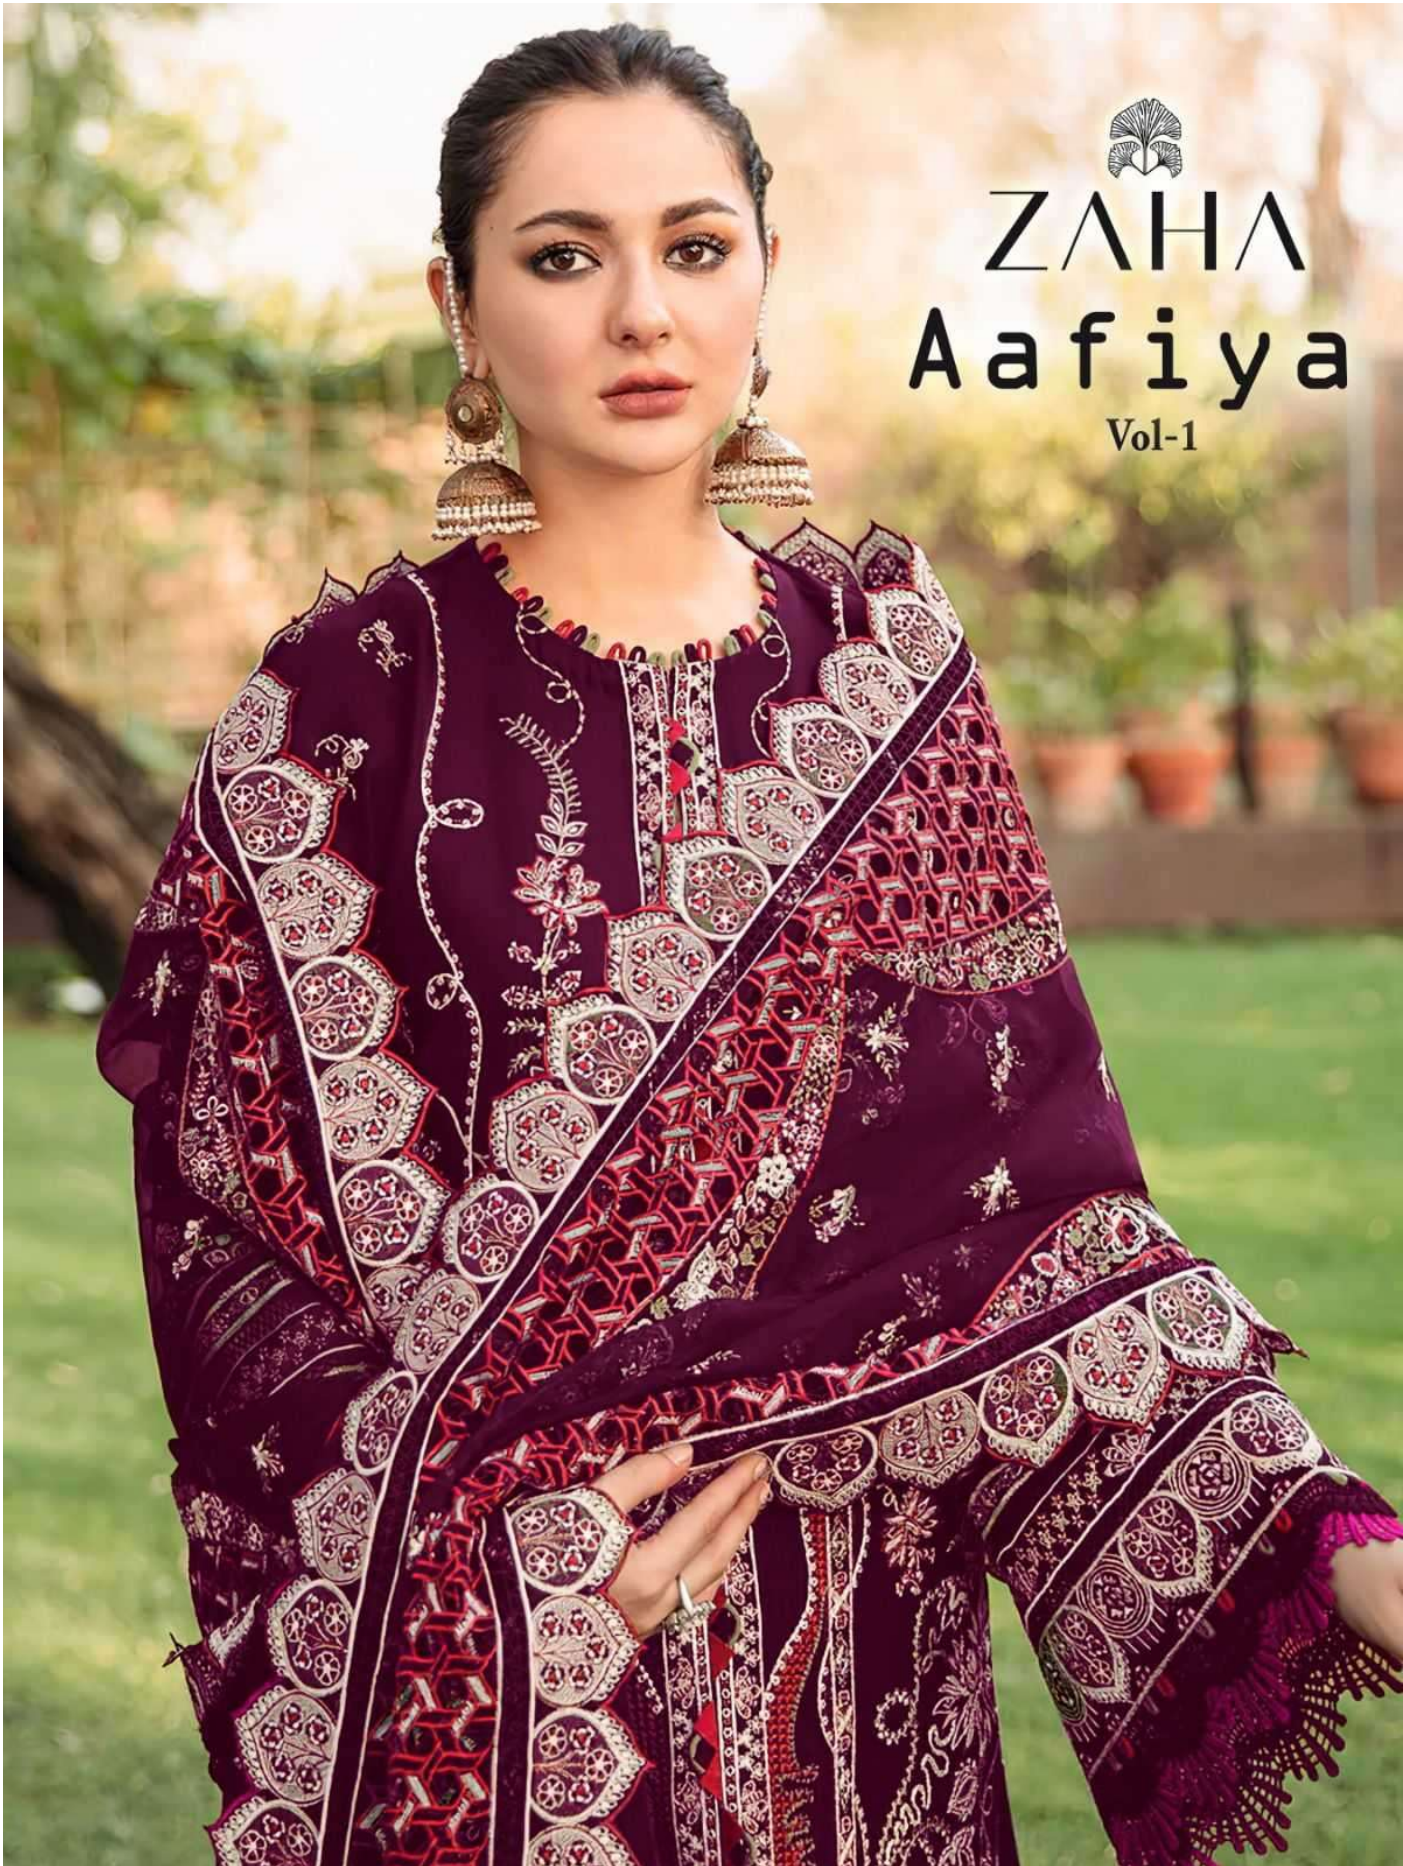

ZAHA

Aafiya

Vol-1

10220HITS COLORS
TOP PURE Velvet with
Heavy Embroidery
(Cut-2.5 Mtr)

ZAHA

BOTTOM-INNER Pure Reyon
(Cut-2.30 Mtr)

D.No.10220-B

DUPATTA Butterfly with
Heavy Embroidery
(Cut-2.5 Mtr)

10220-B

10220-C

10220-D

ZAHA D.No.10220-C
10220HITS COLORS
PURE Velvet with
TOP Heavy Embroidery (Cut-2.5 Mtr)
BOTTOM-INNER
Dupatta Butterfly w Heavy Embroidery (Cut-2.5 Mtr)

10220125 COLORS
PURE Velvet with
TOP Heavy Embroidery
(Cut-2.5 Mtr)
ZAHA
BOTTOM-INNER Pure Rayon
(Cut-2.30 Mtr)
DUPATTA Butterfly with
Heavy Embroidery
(Cut-4.5 Mtr)
D.No. 11220-B

10220HITS COLORS
TOP PURE Velvet with Heavy Embroidery (Cut-2.5 Mtr)
BOTTOM INNER Butterfly with Heavy Embroidery (Cut-2.5 Mtr)

ZAHA D.No.10220-D

ZAHA

Aafiya

Vol-1

10220HITS COLORS
TOP PURE Velvet with
Heavy Embroidery
(Cut-2.5 Mtr)

D.No.10220-C

DUPATTA Butterfly with
Heavy Embroidery
(Cut-2.5 Mtr)

10220HITS COLORS
TOP PURE Velvet with
Heavy Embroidery
(Cut-2.5 Mtr)

ZAHA

BOTTOM-INNER Pure Reyon
(Cut-2.30 Mtr)

D.No.10220-D

DUPATTA Butterfly with
Heavy Embroidery
(Cut-2.5 Mtr)