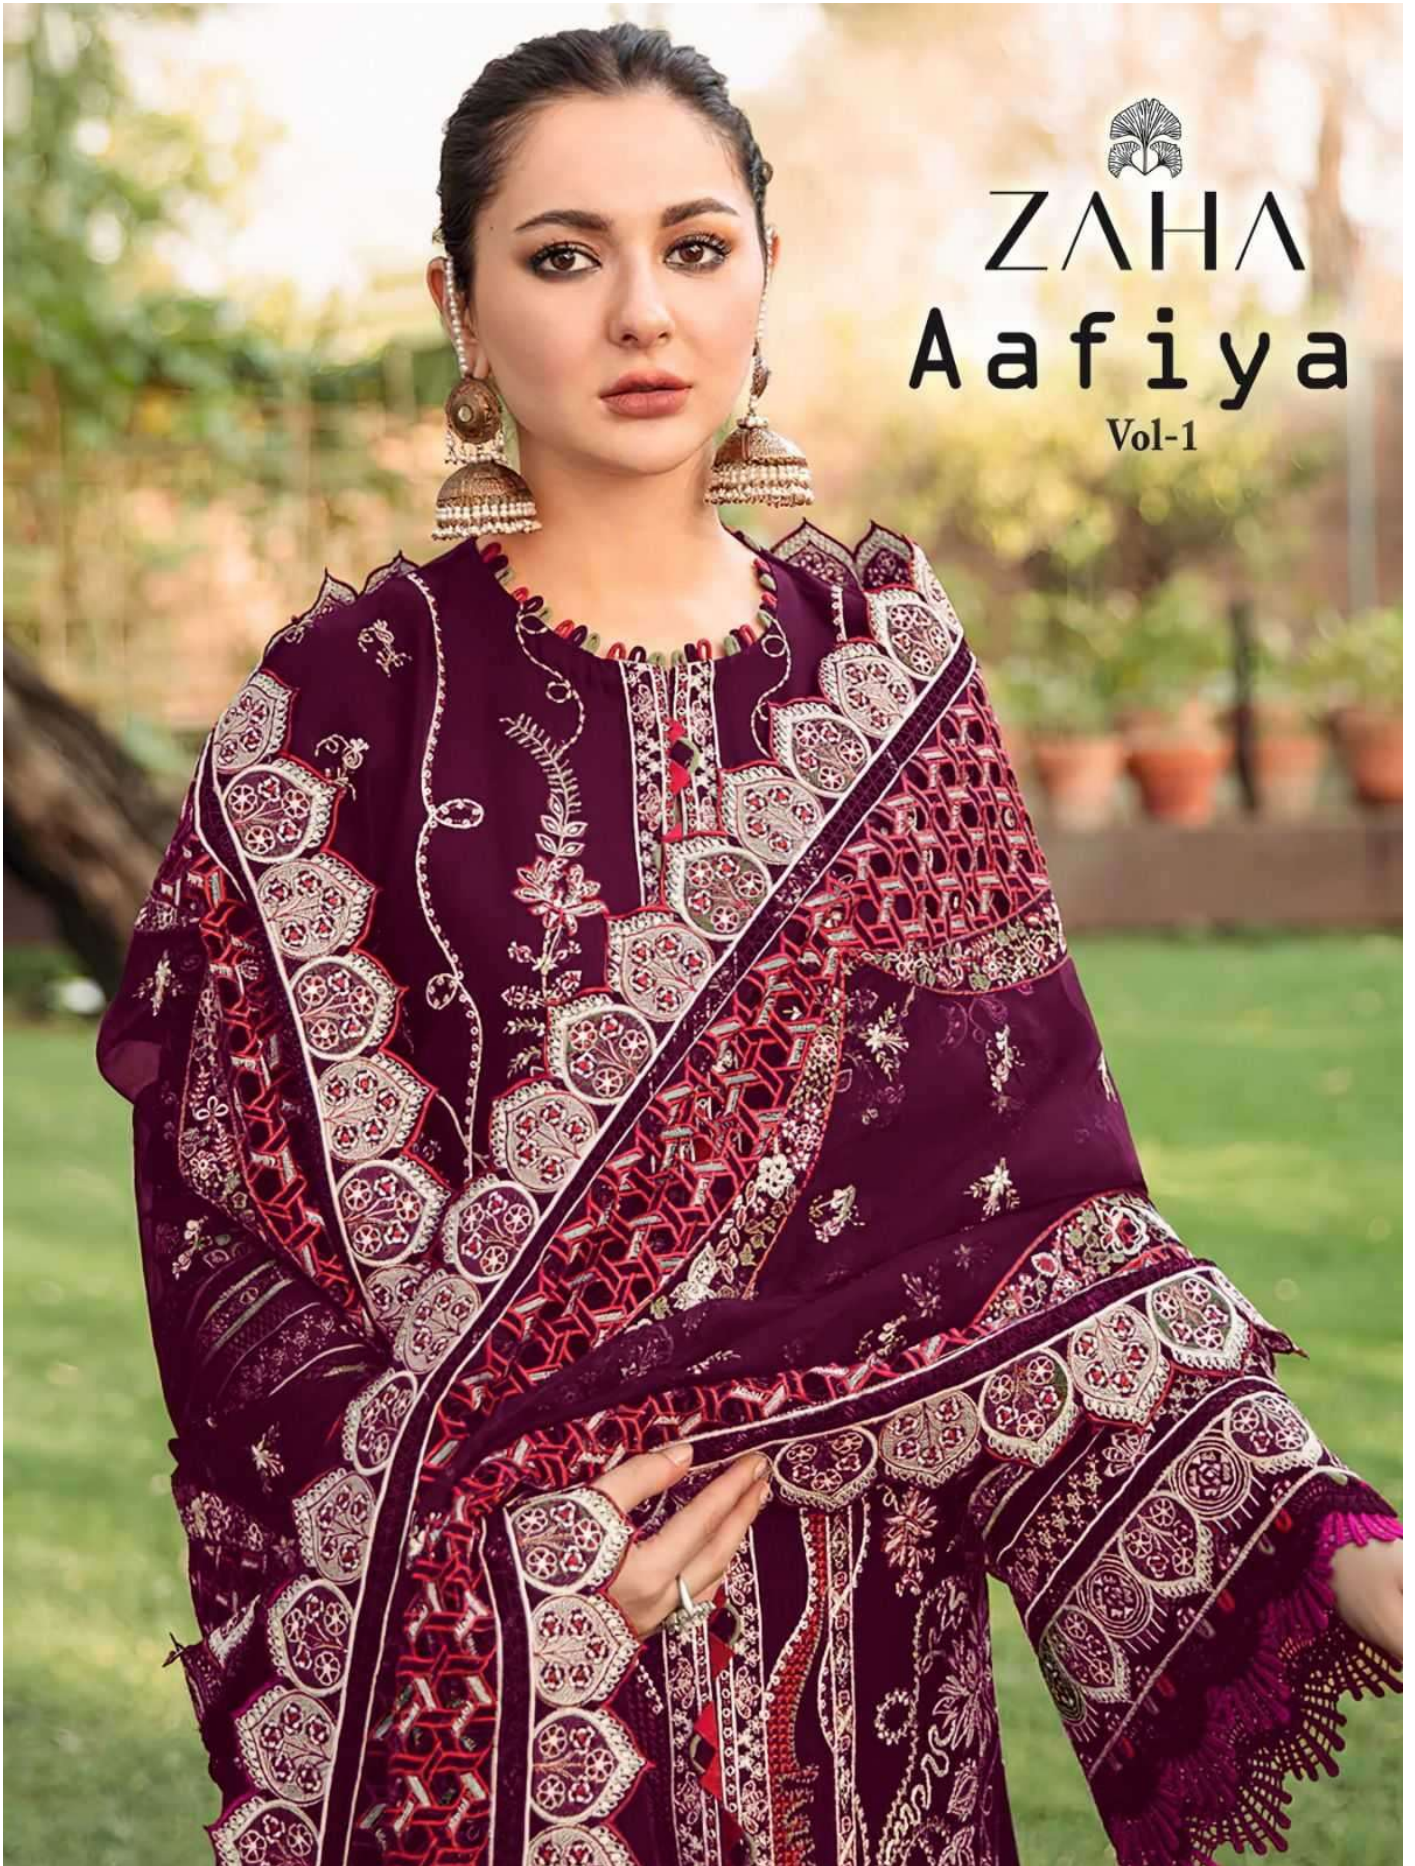

ZAHA

Aafiya

Vol-1

10220HITS COLORS
TOP PURE Velvet with
Heavy Embroidery
(Cut-2.5 Mtr)

ZAHA

BOTTOM-INNER Pure Reyon
(Cut-2.30 Mtr)

D.No.10220-B

DUPATTA Butterfly with
Heavy Embroidery
(Cut-2.5 Mtr)

ZAHA

Aafiya

Vol-1

TOP
PURE Velvet with
Heavy Embroidery
(Cut-2.5 Mtr)

10218 HITS COLORS

BOTTOM-INNER
Pure Rayon
(Cut-2.30 Mtr)

DUPATTA
Butterfly with
Heavy Embroidery
(Cut-2.5 Mtr)

10220-A

10220-B

10220-C

10220-D

ZAHA D.No.10220-C
10220HITS COLORS
PURE Velvet with
TOP Heavy Embroidery (Cut-2.5 Mtr)
BOTTOM-INNER
Dupatta Butterfly w Heavy Embroidery (Cut-2.5 Mtr)

10220125 COLORS
PURE Velvet with
TOP Heavy Embroidery
(Cut-2.5 Mtr)
ZAHA
BOTTOM-INNER Pure Rayon
(Cut-2.30 Mtr)
DUPATTA Butterfly with
Heavy Embroidery
(Cut-4.5 Mtr)
D.No. 11220-B

D.No.10220-C

DUPATTA Butterfly with
Heavy Embroidery
(Cut-2.5 Mtr)

10220HITS COLORS
TOP PURE Velvet with
Heavy Embroidery
(Cut-2.5 Mtr)

ZAHA

BOTTOM-INNER Pure Reyon
(Cut-2.30 Mtr)

D.No.10220-D

DUPATTA Butterfly with
Heavy Embroidery
(Cut-2.5 Mtr)