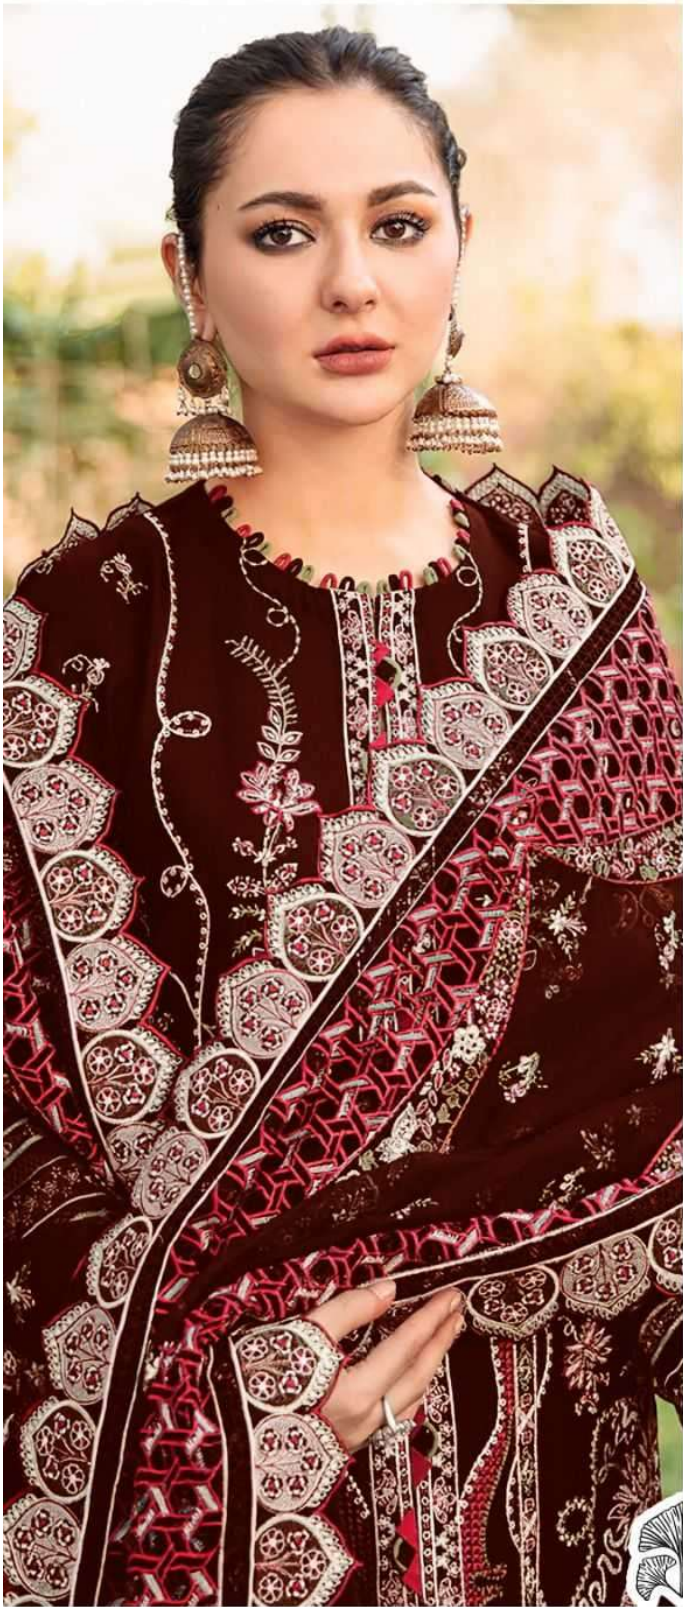

ZAHA

Aafiya

Vol-1

10220HITS COLORS
TOP PURE Velvet with
Heavy Embroidery
(Cut-2.5 Mtr)

ZAHA

BOTTOM-INNER Pure Reyon
(Cut-2.30 Mtr)

D.No.10220-B

DUPATTA Butterfly with
Heavy Embroidery
(Cut-2.5 Mtr)

10220-B

10220-C

10220-D

ZAHA D.No.10220-C
10220HITS COLORS
PURE Velvet with
TOP Heavy Embroidery (Cut-2.5 Mtr)
BOTTOM-INNER
Dupatta Butterfly w Heavy Embroidery (Cut-2.5 Mtr)

10220125 COLORS
PURE Velvet with
TOP Heavy Embroidery
(Cut-2.5 Mtr)
ZAHA
BOTTOM-INNER Pure Rayon
(Cut-2.30 Mtr)
DUPATTA Butterfly with
Heavy Embroidery
(Cut-4.5 Mtr)
D.No. 11220-B

ZAHA

BOTTOM-INNER Pure Reyon
(Cut-2.30 Mtr)

D.No.10220-D

DUPATTA Butterfly with
Heavy Embroidery
(Cut-2.5 Mtr)

10220HITS COLORS
TOP PURE Velvet with
Heavy Embroidery
(Cut-2.5 Mtr)

ZAHA

BOTTOM-INNER Pure Reyon
(Cut-2.30 Mtr)

D.No.10220-C

DUPATTA Butterfly with
Heavy Embroidery
(Cut-2.5 Mtr)

10220HITS COLORS
TOP PURE Velvet with
Heavy Embroidery
(Cut-2.5 Mtr)

ZAHA

BOTTOM-INNER Pure Reyon
(Cut-2.30 Mtr)

D.No.10220-D

DUPATTA Butterfly with
Heavy Embroidery
(Cut-2.5 Mtr)