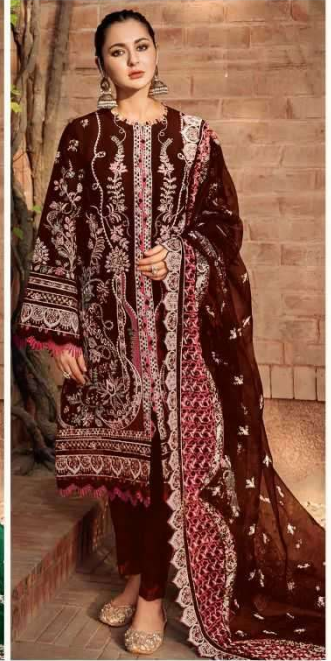

ZAHA

Aafiya

Vol-1

10220HITS COLORS
PURE Velvet with
TOP Heavy Embroidery
(Cut-2.5 Mtr)

ZAHA

BOTTOM-INNER Pure Reyon
(Cut-2.30 Mtr)

D.No.10220-B

DUPATTA Butterfly with
Heavy Embroidery
(Cut-2.5 Mtr)

ZAHA

Aafiya

Vol-1

TOP
PURE Velvet with
Heavy Embroidery
(Cut-2.5 Mtr)

10218 HITS COLORS

BOTTOM-INNER
Pure Rayon
(Cut-2.30 Mtr)

DUPATTA
Butterfly with
Heavy Embroidery
(Cut-2.5 Mtr)

10220-A

10220-B

10220-C

10220-D

ZAHA D.No.10220-C
10220HITS COLORS
PURE Velvet with
TOP Heavy Embroidery (Cut-2.5 Mtr)
BOTTOM-INNER
Dupatta Butterfly w Heavy Embroidery (Cut-2.5 Mtr)

10220125 COLORS
PURE Velvet with
TOP Heavy Embroidery
(Cut-2.5 Mtr)
ZAHA
BOTTOM-INNER Pure Rayon
(Cut-2.30 Mtr)
DUPATTA Butterfly with
Heavy Embroidery
(Cut-4.5 Mtr)
D.No. 11220-B

10220HITS COLORS
TOP PURE Velvet with Heavy Embroidery (Cut-2.5 Mtr)
BOTTOM INNER Butterfly with Heavy Embroidery (Cut-2.5 Mtr)

ZAHA D.No.10220-D

ZAHA

Aafiya

Vol-1

10220HITS COLORS
TOP PURE Velvet with
Heavy Embroidery
(Cut-2.5 Mtr)