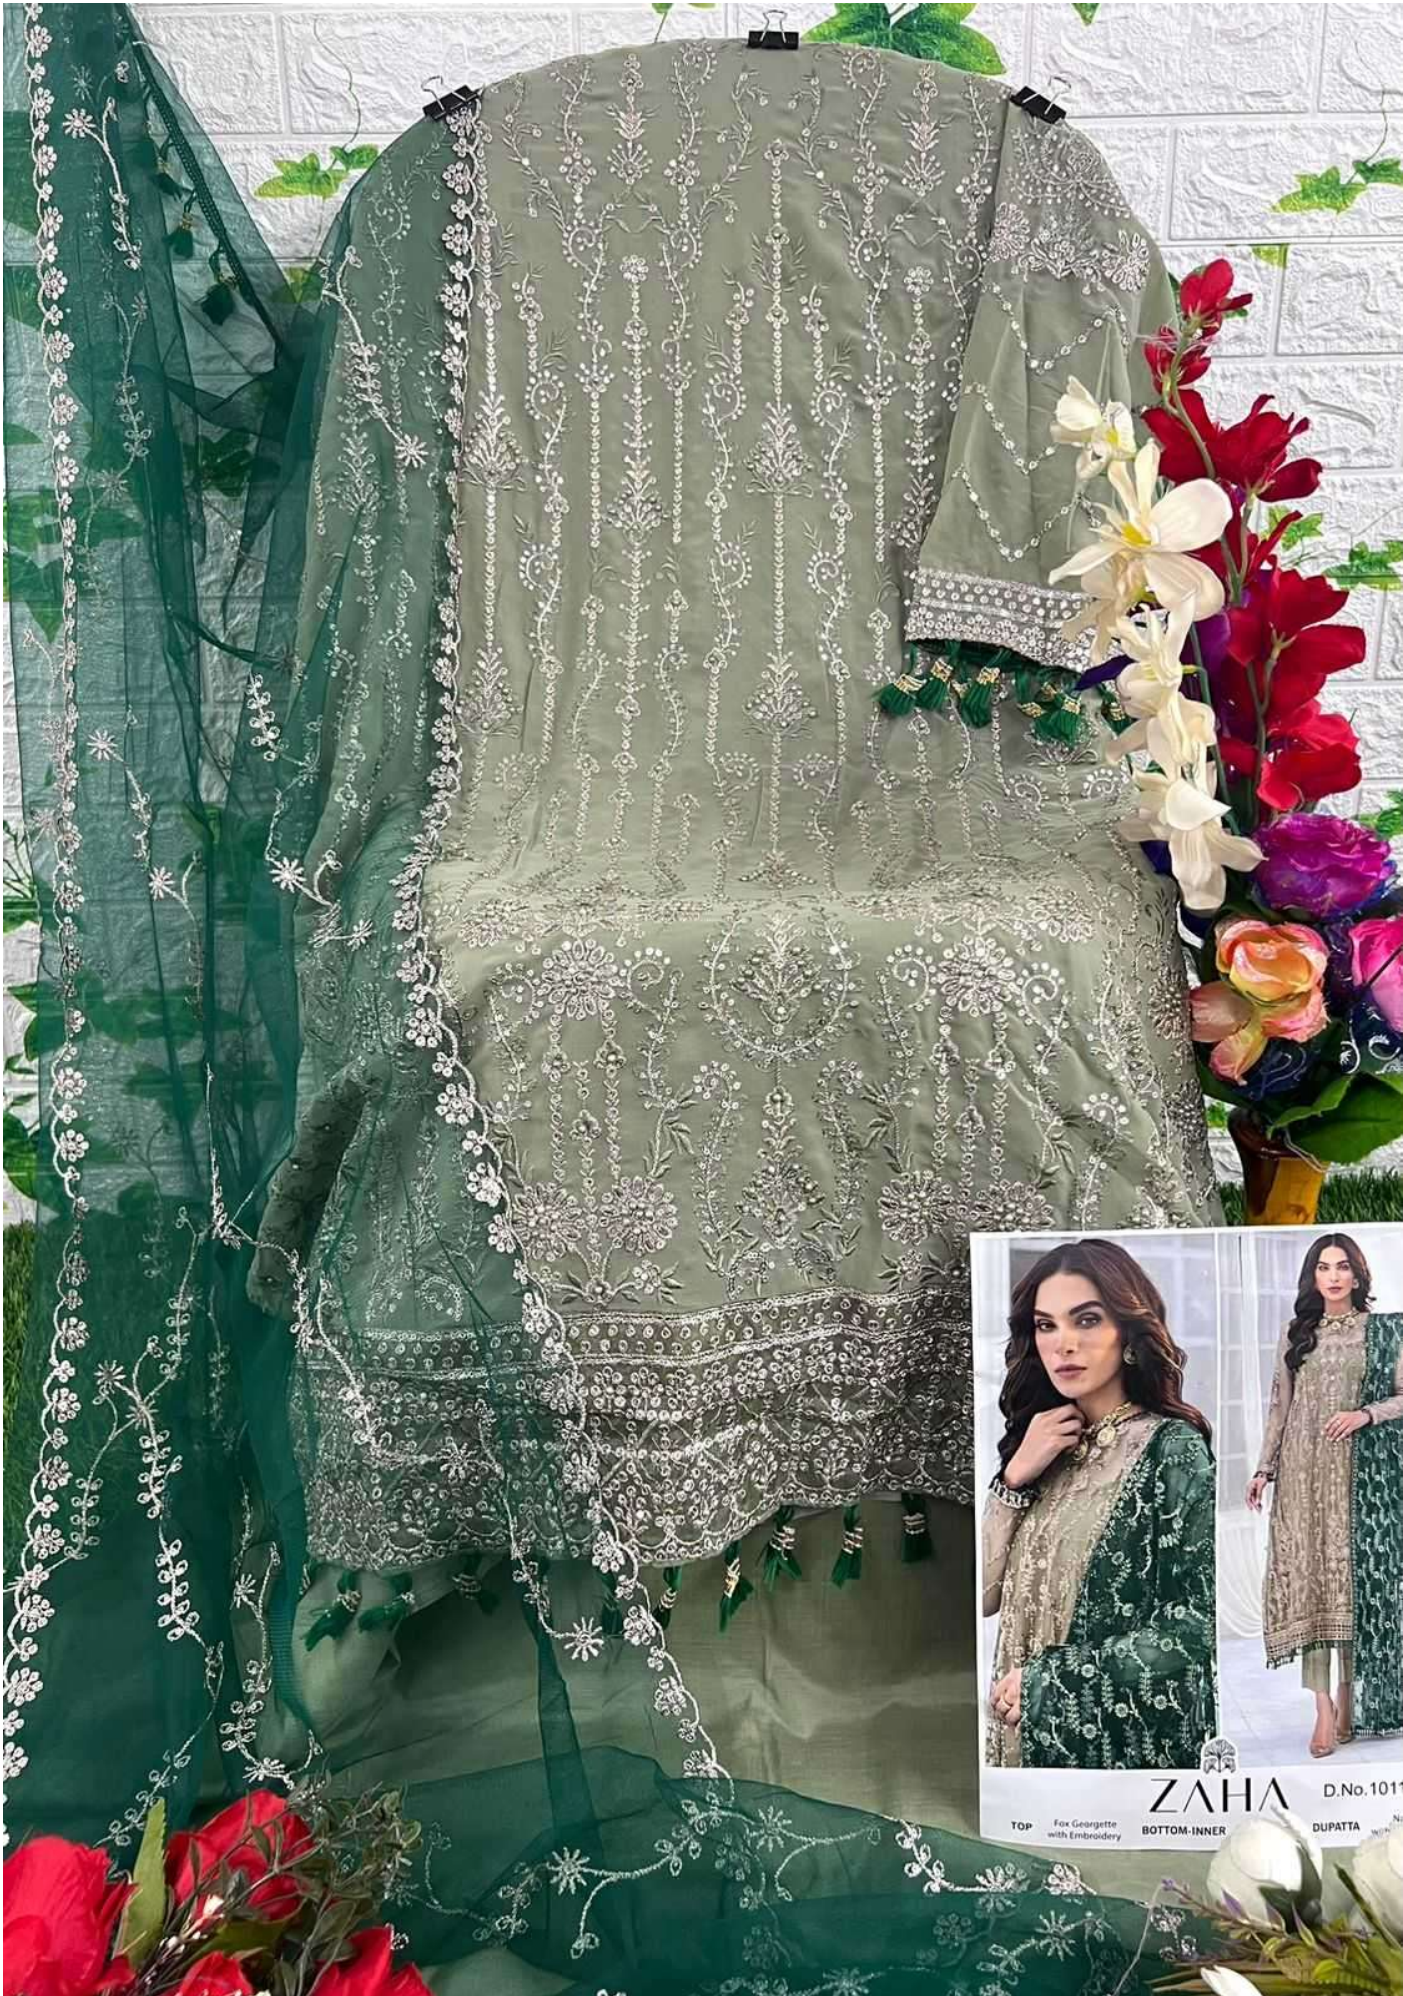

AAEESHA
VOL-2
10116 HITS COLOURS

ZAHA

D.No.10116-A

TOP Fox Georgette
with Embroidery

BOTTOM-INNER Dull santoon

DUPATTA Nazmin
with Embroidery

AAEESHA
VOL-2
10116 HITS COLOURS

ZAHA

D.No.10116-A

TOP Fox Georgette
with Embroidery

BOTTOM-INNER Dull santoon

DUPATTA Nazmin
with Embroidery

ZAHA D.No. 1017

TOP Fox Georgette with Embroidery BOTTOM-INNER DUPATTA