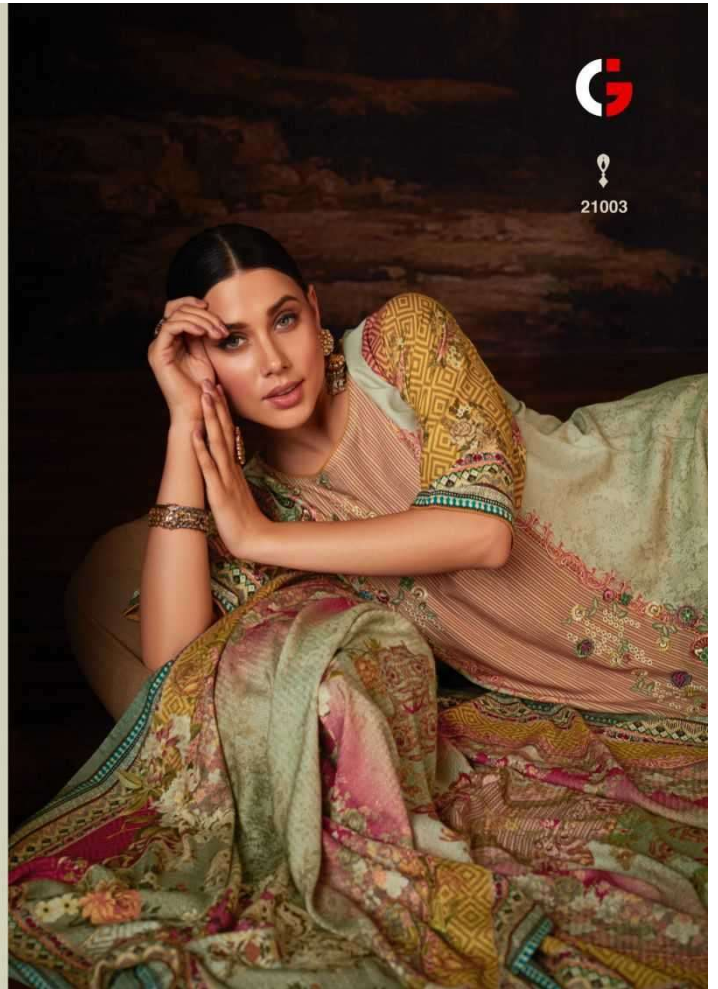

GULL JEE

DILKHUSH

21006

DILKHUSH

21001

21002

21003

21004

21005

21006

G
GULL JEE

DILKHUSH

DESIGN NO.	PRICE	
21001	1699/-	<p>:TOP:</p> <p>VISCOSE PASHMINA DIGITAL PRINT WITH EMBROIDERY & APPLIQUÉ WORK</p>
21002	1699/-	
21003	1699/-	<p>:BOTTAM:</p> <p>VISCOSE PASHMINA</p>
21004	1699/-	
21005	1699/-	<p>:DUPATTA:</p> <p>VISCOSE WOVEN DIGITAL PRINT</p>
21006	1699/-	
Total Pieces: 6		Total Amountt: 10194/-+GST

21001

21001

21002

21003

21004

17005

17005

GULL JEE