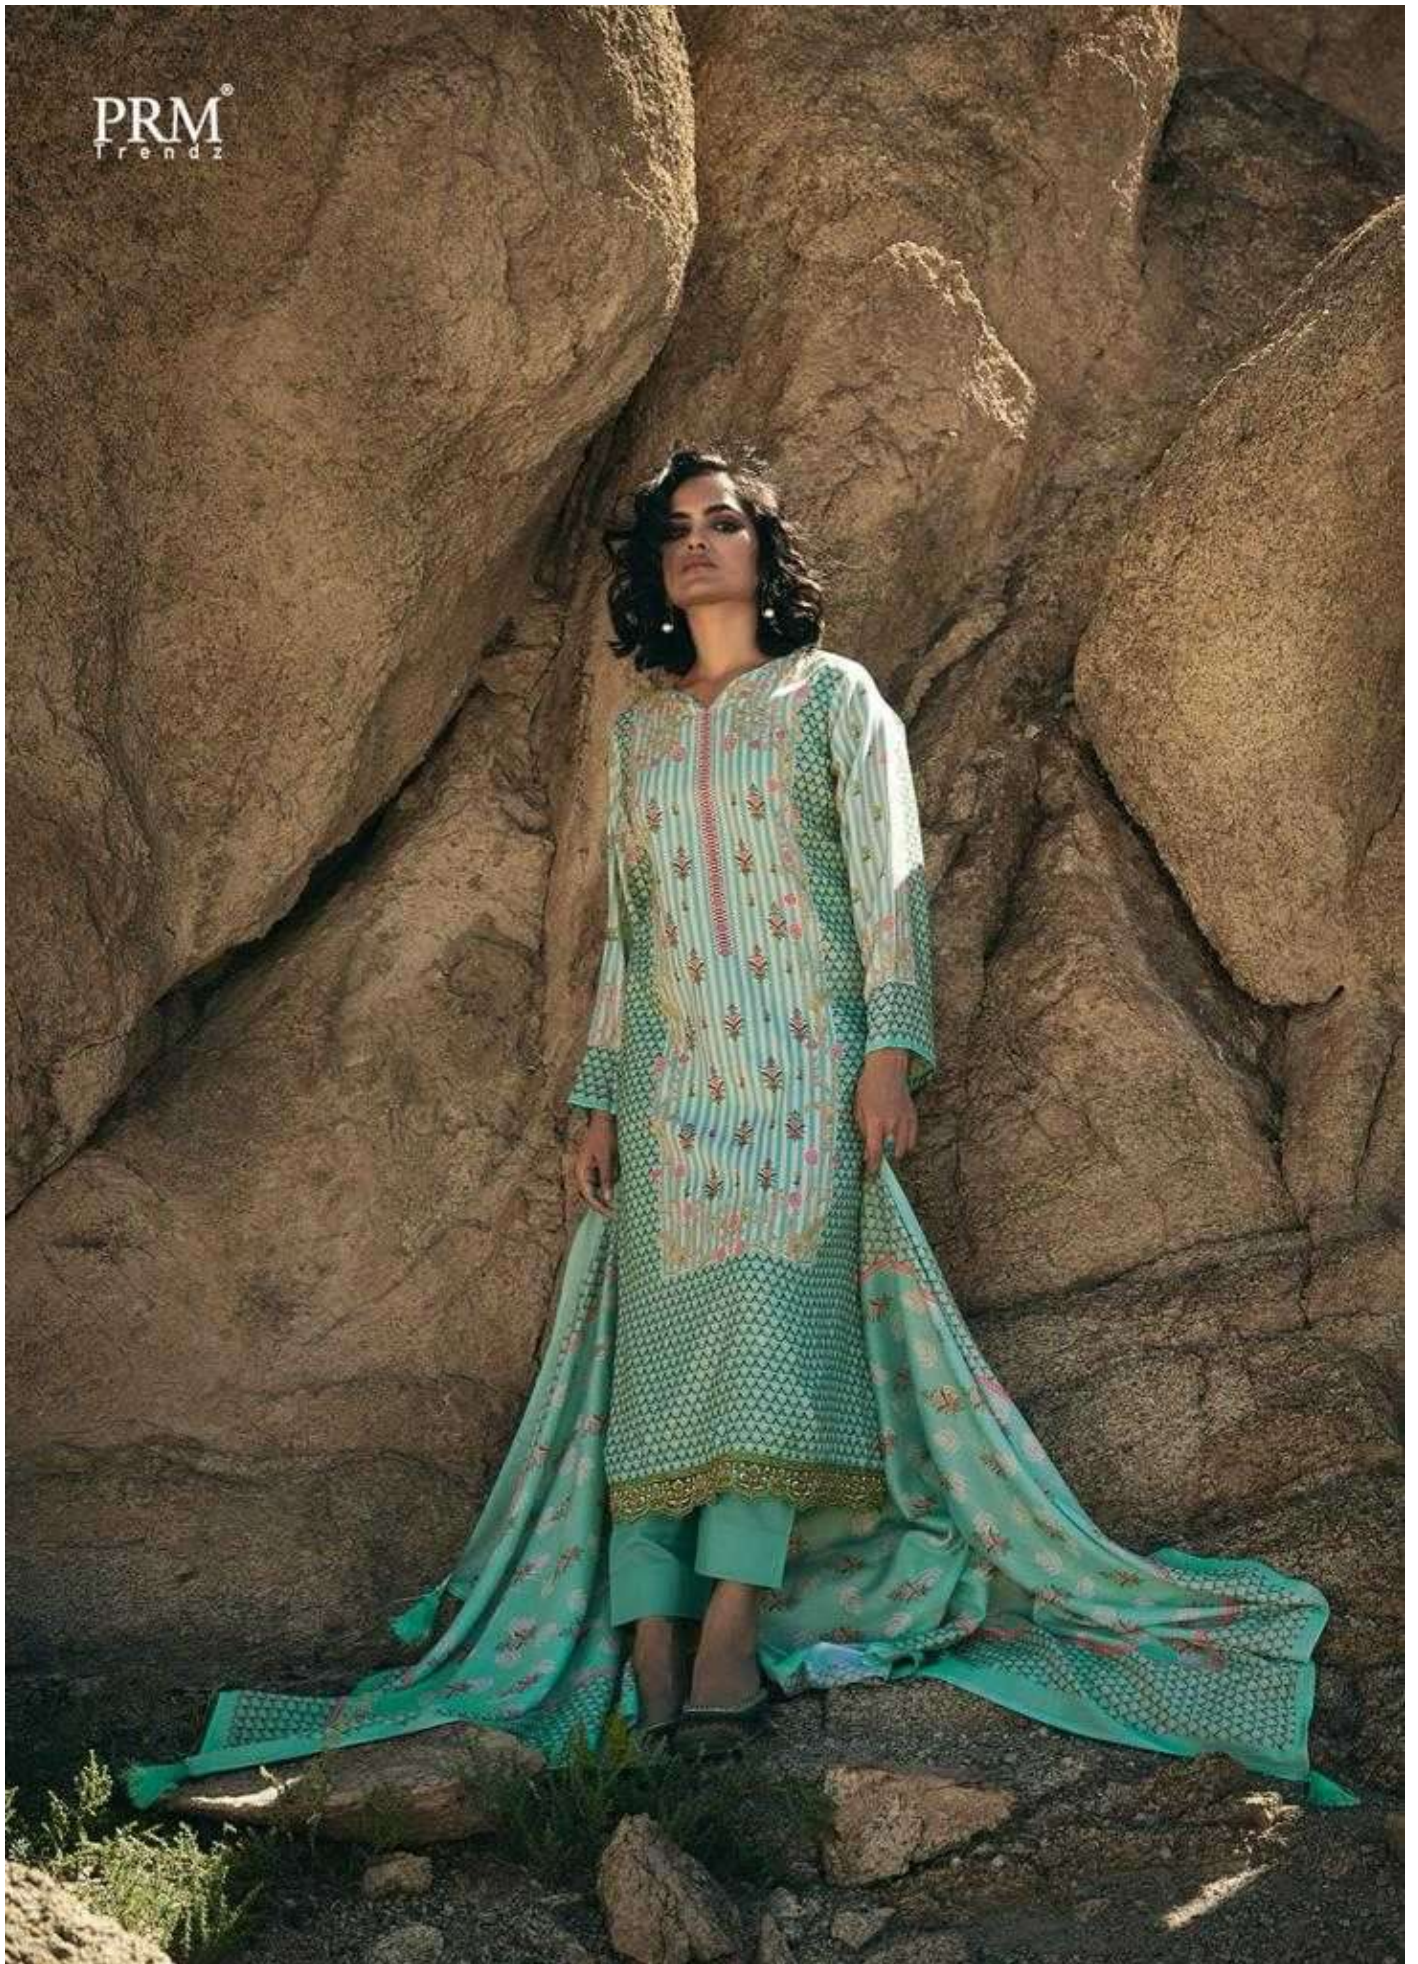

PRM®
Trendz