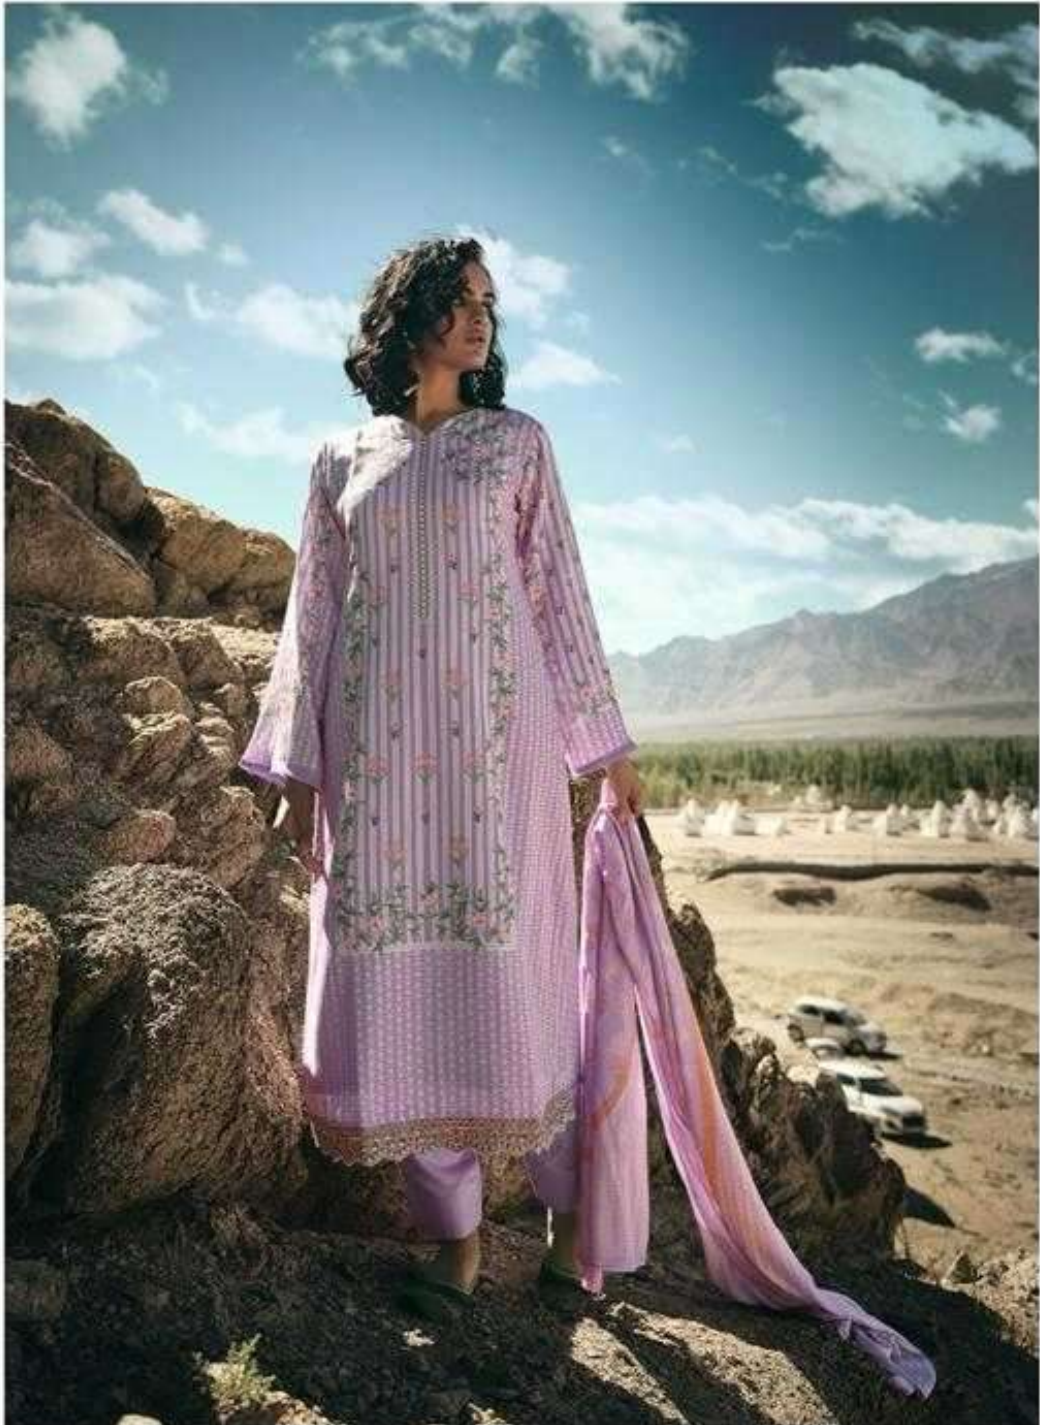

PRM®
Trendz