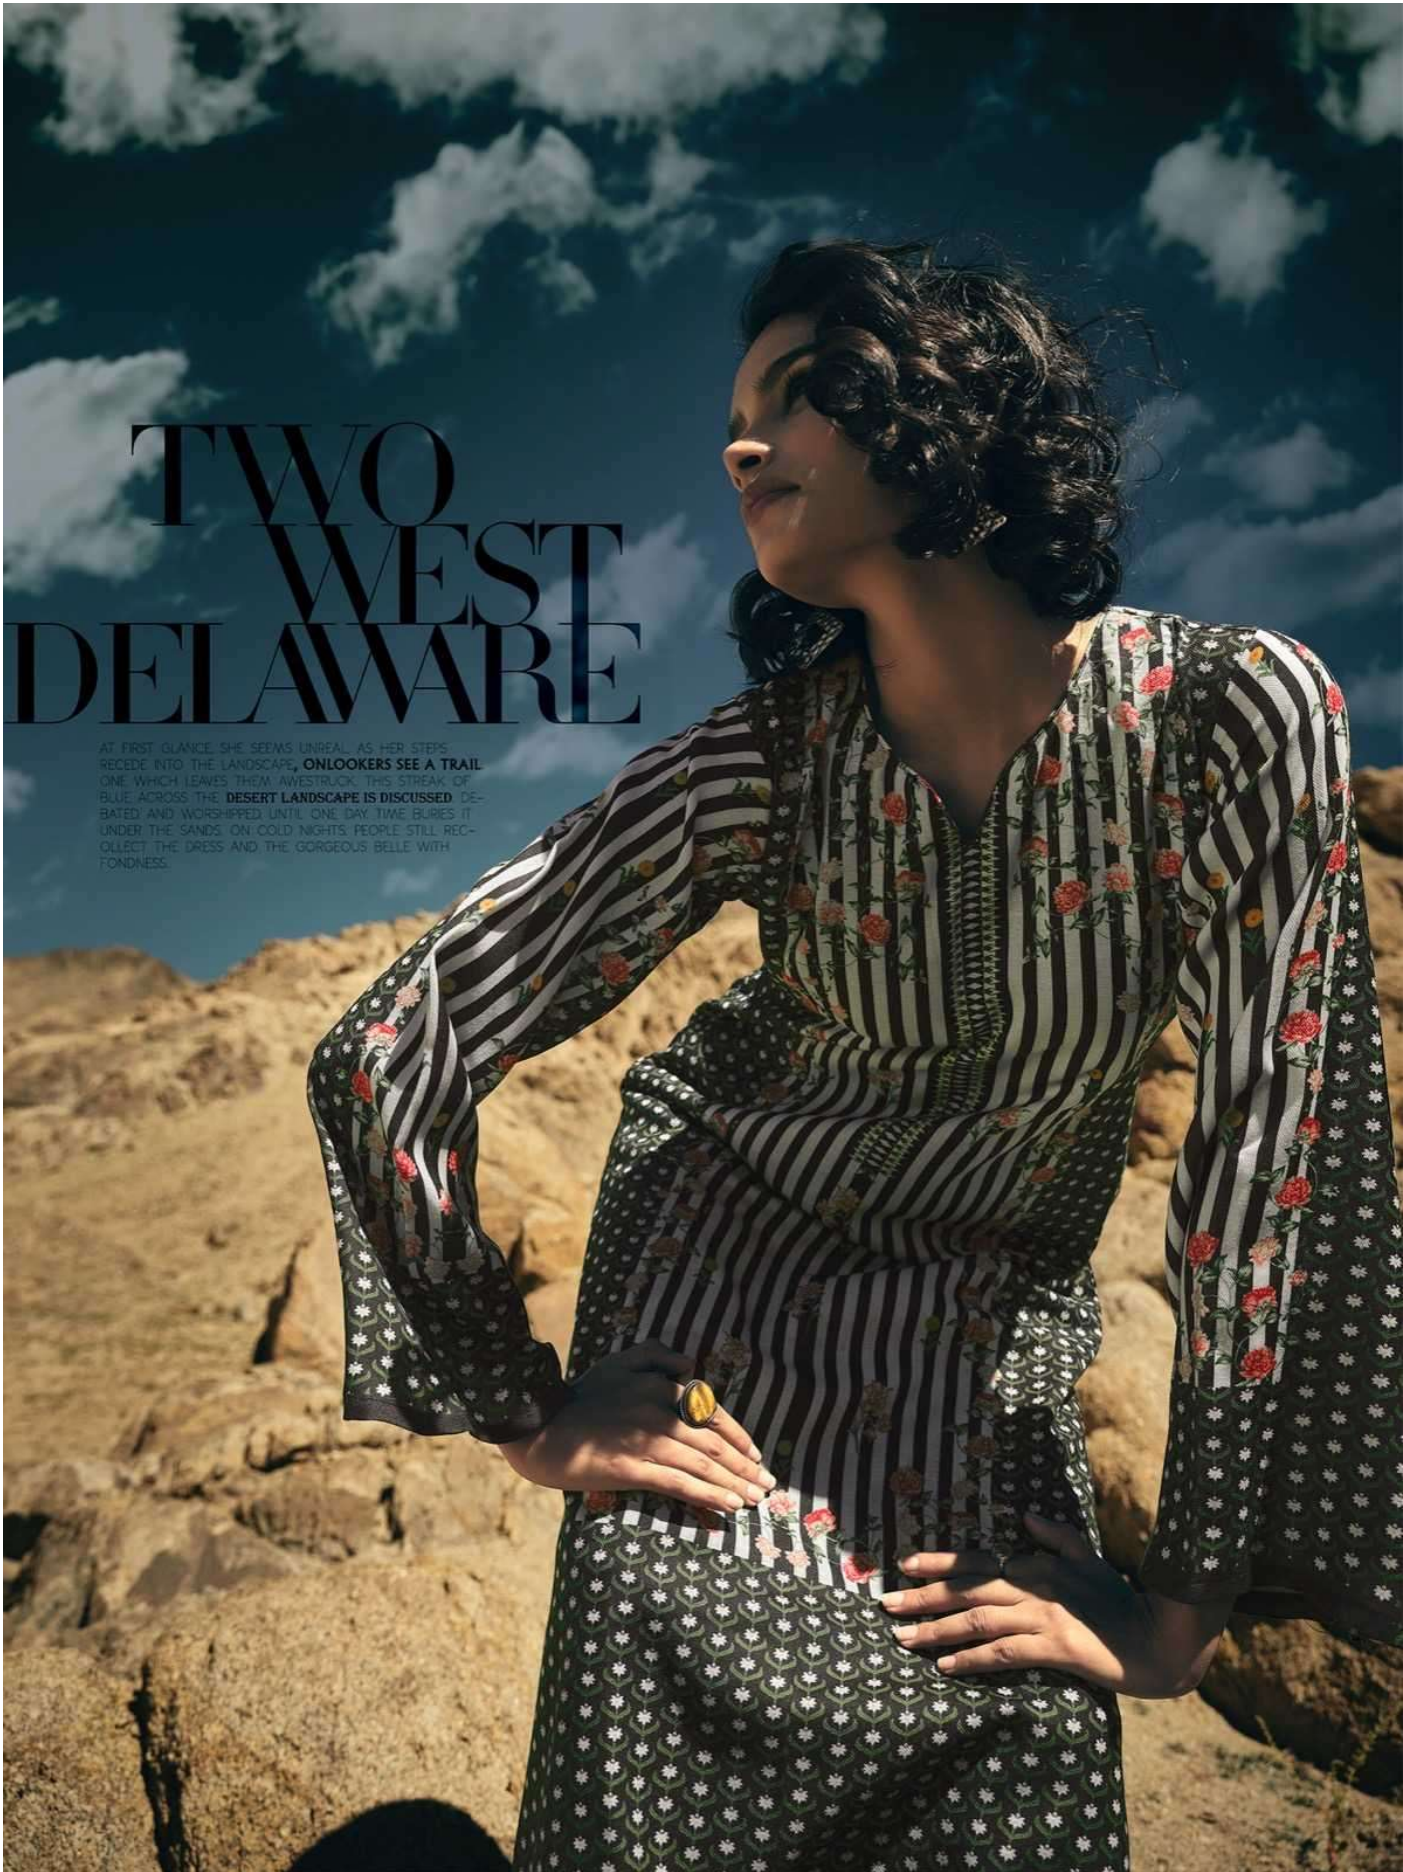

## TWO WEST DELAWARE

AT 1900 SQUARE FEET, THIS HOME IS A MASTERPIECE OF WESTERN ARCHITECTURE. UNLOCKERS SEE A TRAIL OF HISTORY AND MODERN DESIGN. THE HOUSE IS A TESTAMENT TO THE WESTERN LANDSCAPE IS DISCOVERED IN THIS HOME. UNDER THE SANDS OF CALIFORNIA HISTORY, THE HOUSE IS A TRAIL OF HISTORY AND MODERN DESIGN.

# TWO WEST DELAWARE

AT FIRST GLANCE, SHE SEEMS UNREAL, AS HER STEPS REcede INTO THE LANDSCAPE, ONLOOKERS SEE A TRAIL ONE WHICH LEAVES THEM AWESTRUCK. THIS STREAK OF BLUE ACROSS THE DESERT LANDSCAPE IS DISCUSSED, DEBATED AND WORSHIPPED UNTIL ONE DAY TIME BLIES IT UNDER THE SANDS. ON COLD NIGHTS, PEOPLE STILL RECOLLECT THE DRESS AND THE GORGEOUS BELLE WITH FONDNESS.