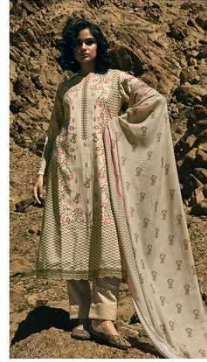

*Blinding*  
**BR  
ANDS**

PRM<sup>®</sup>  
Trendz

5266

5267

5270

5271

5268

5269

5272

5273

PRM<sup>®</sup>  
Trendz

A woman with dark hair, wearing a long, flowing yellow dress with intricate floral embroidery, stands on a large, craggy rock formation. She is looking towards the camera with a neutral expression. The background features a vast desert landscape under a bright blue sky with scattered white clouds. In the distance, there are rugged mountains, some with patches of snow. A line of tall, thin evergreen trees separates the foreground from a large, open area filled with numerous white, dome-shaped structures, likely a cemetery or a religious site. The overall scene is dramatic and evocative.

AT FIRST GLANCE, SHE SEEMS UNREAL. AS HER STEPS REcede INTO THE LANDSCAPE, **ONLOOKERS**  
**SEE A TRAIL**, ONE WHICH LEAVES THEM AWESTRUCK. THIS STREAK OF BLUE ACROSS THE  
**DESERT LANDSCAPE IS DISCUSSED, DEBATED, AND WORSHIPPED**. UNTIL ONE DAY, TIME BURIES IT  
UNDER THE SANDS. ON COLD NIGHTS, PEOPLE STILL RECOLLECT THE DRESS AND THE GORGEOUS  
BELLE WITH FONDNESS.