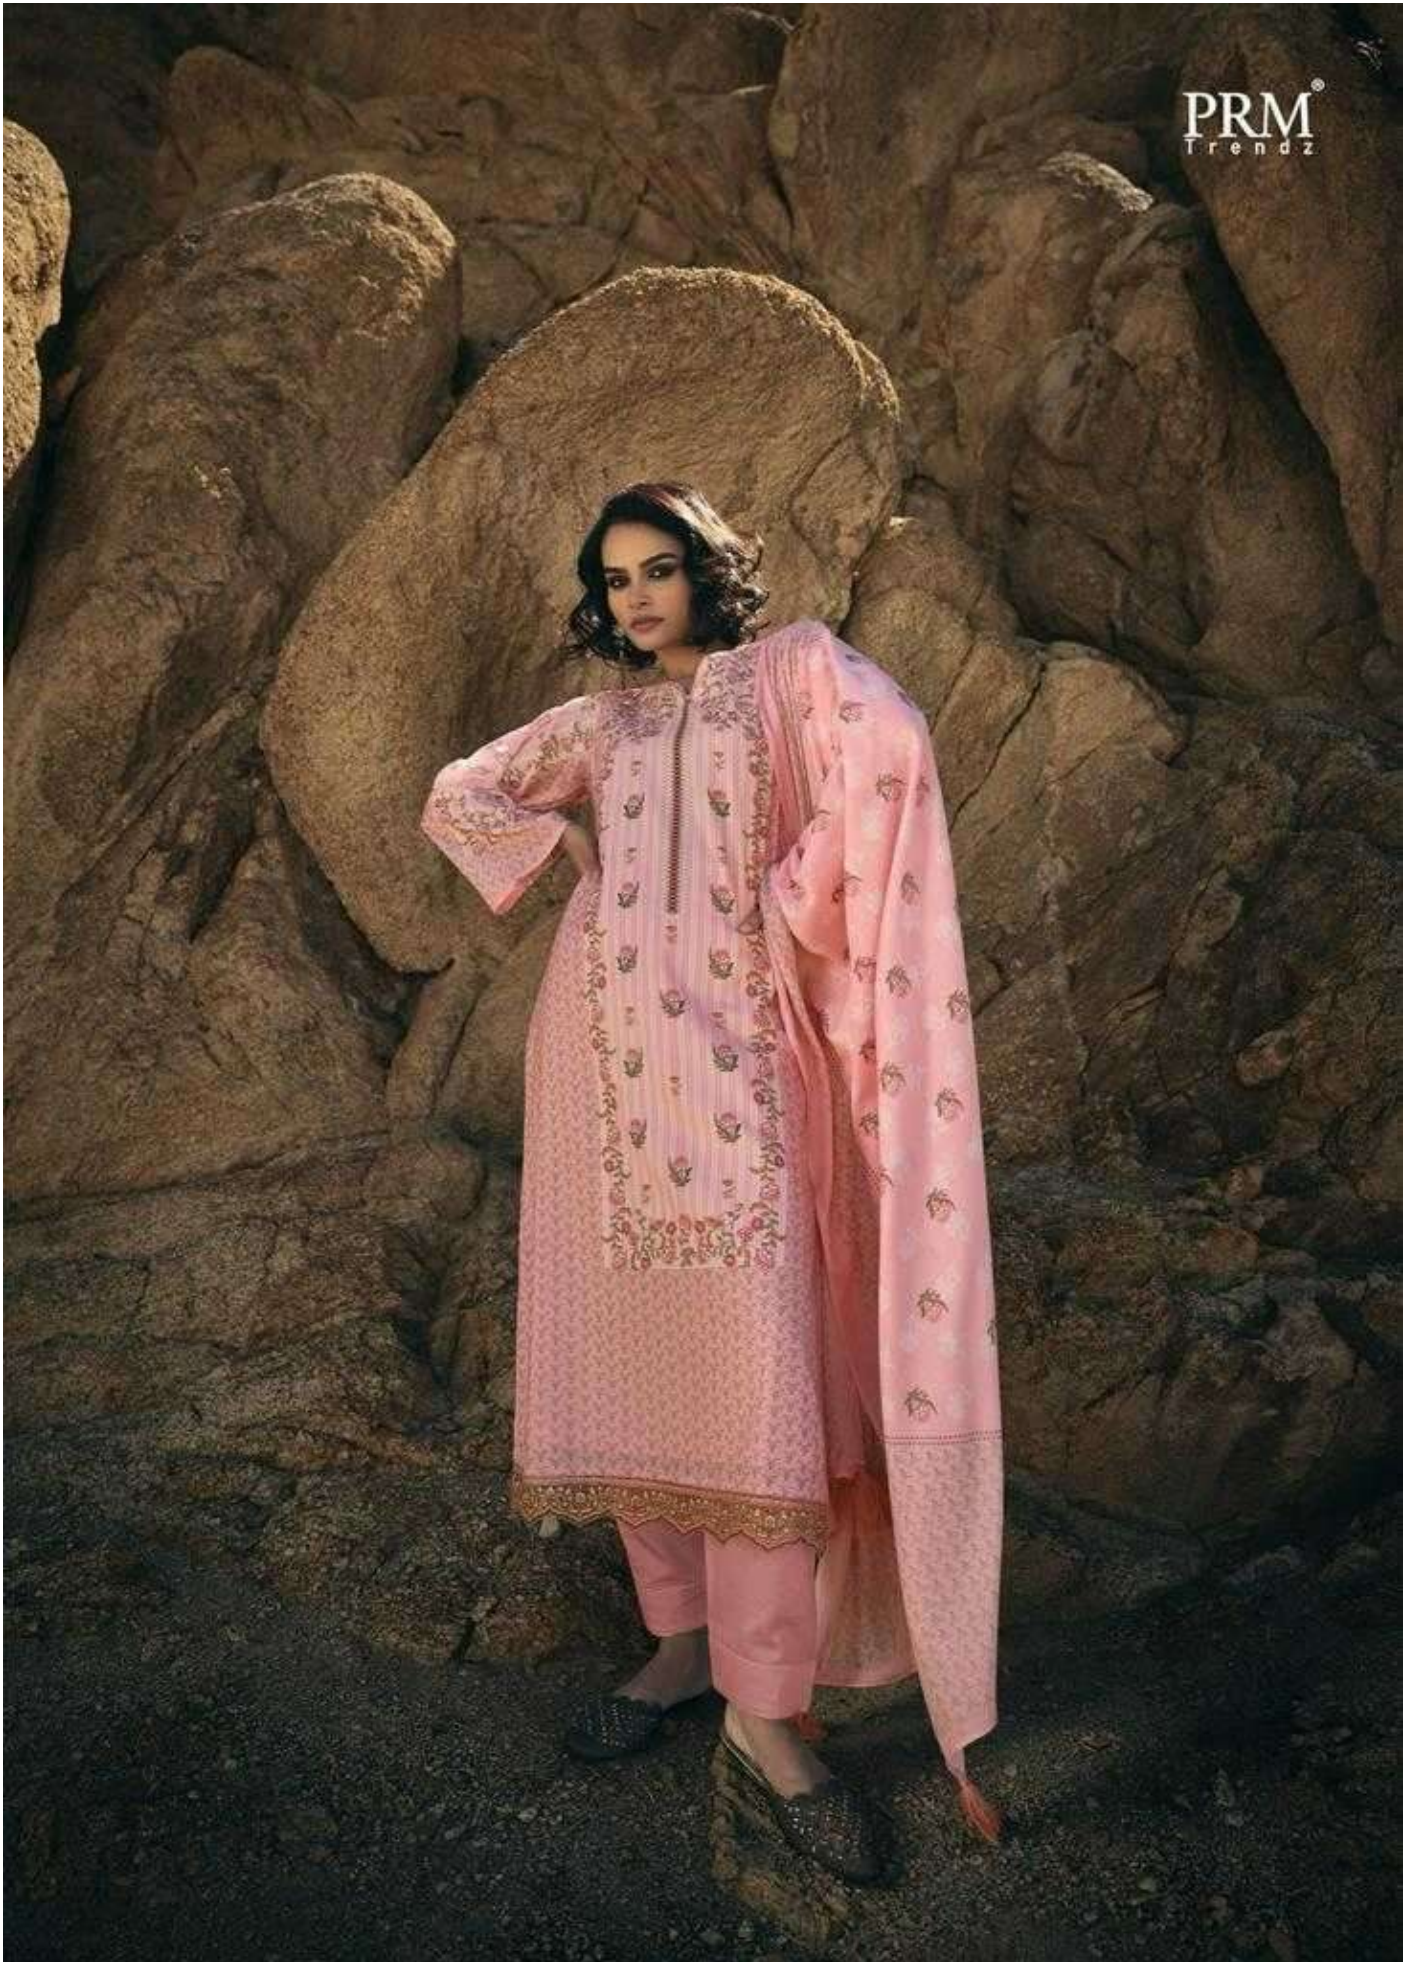

PRM®
Trendz