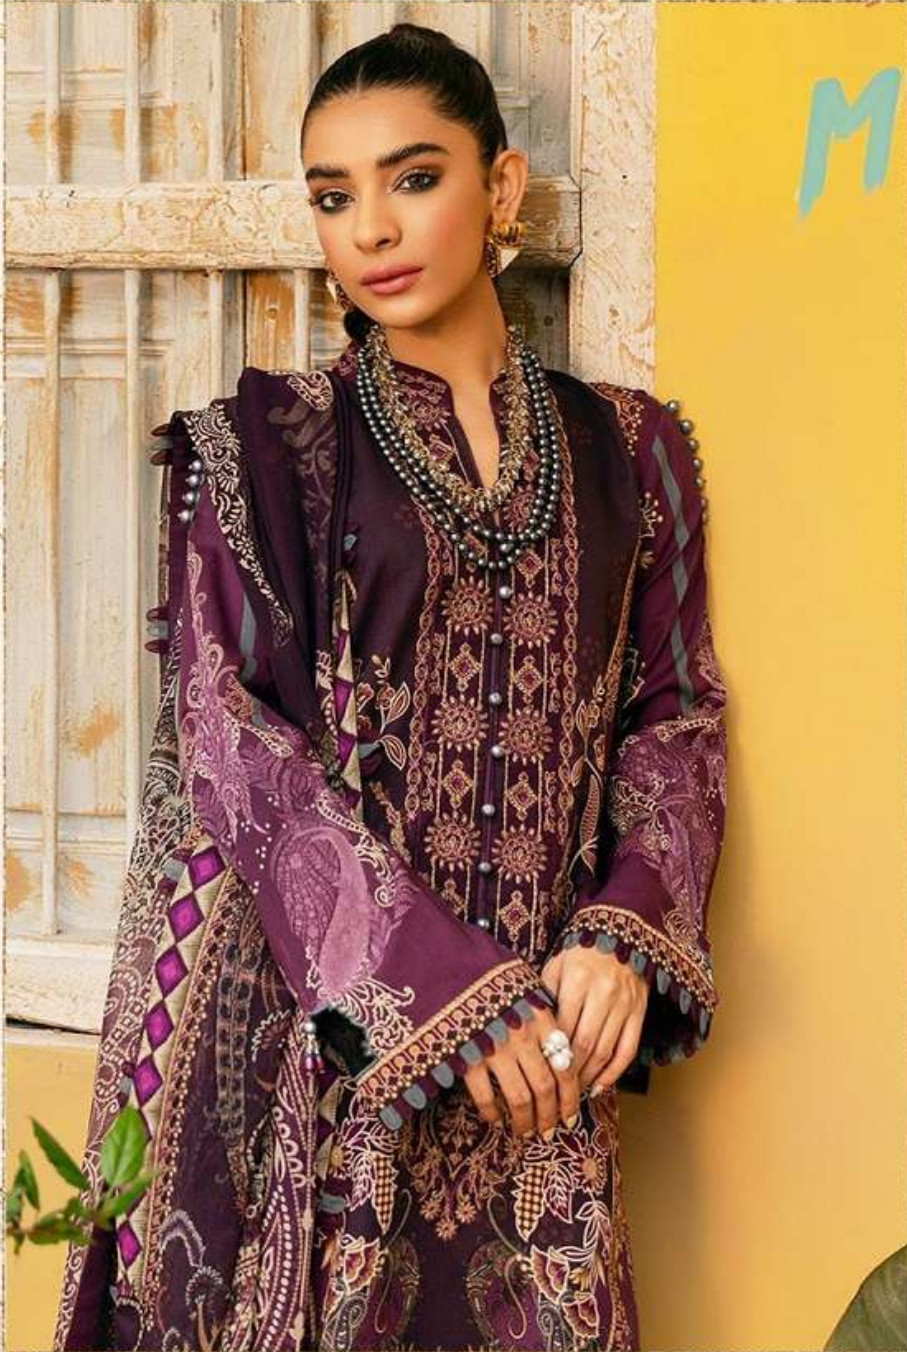

Gull Ahmed ORIGINAL LAWN^{TM}
LAWN COLLECTION

Style

I N S T I N C T