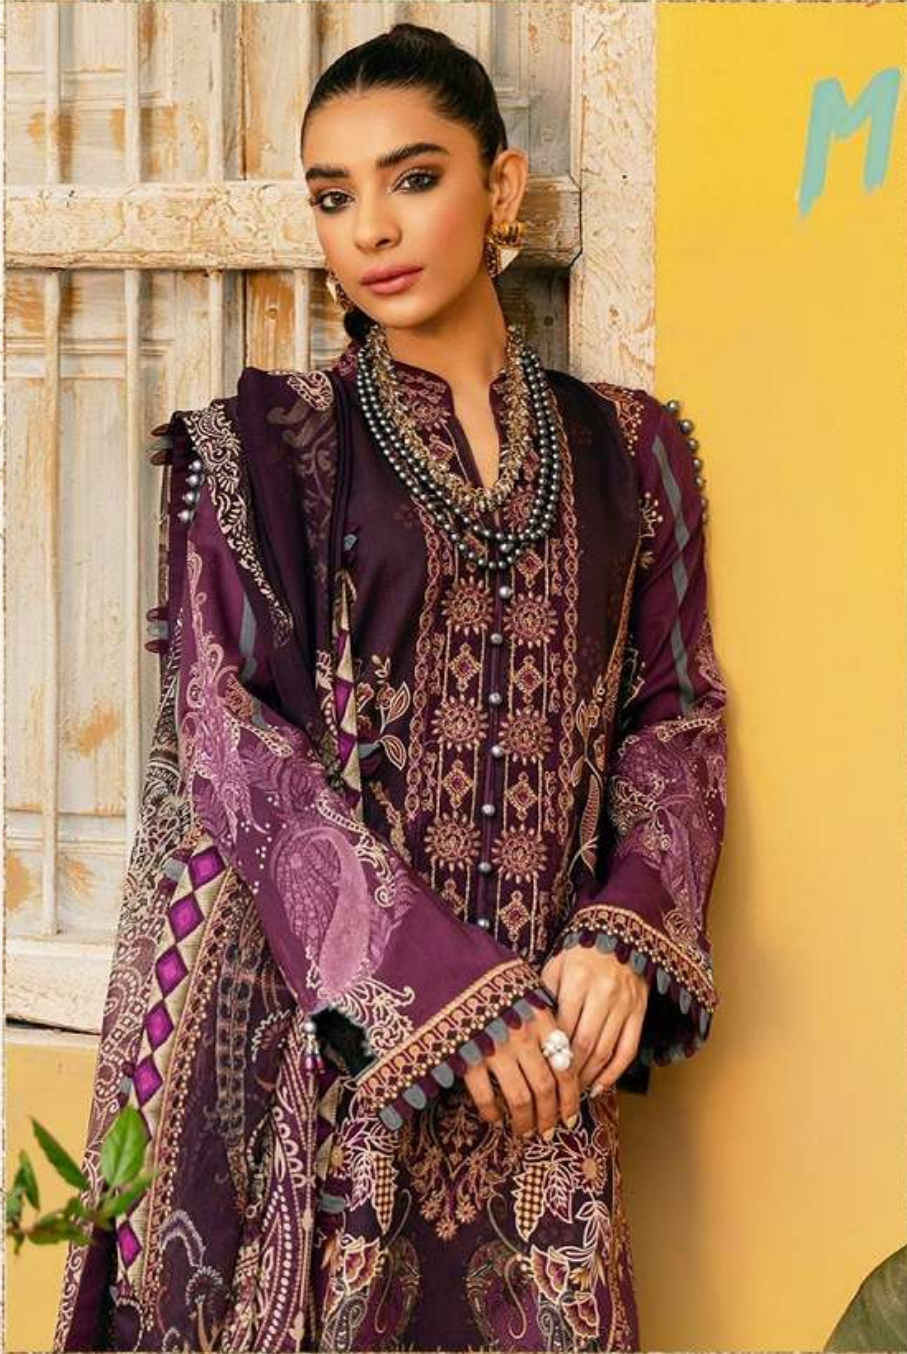

Gull Ahmed ORIGINAL LAWN^{TM}
LAWN COLLECTION

Style

I N S T I N C T