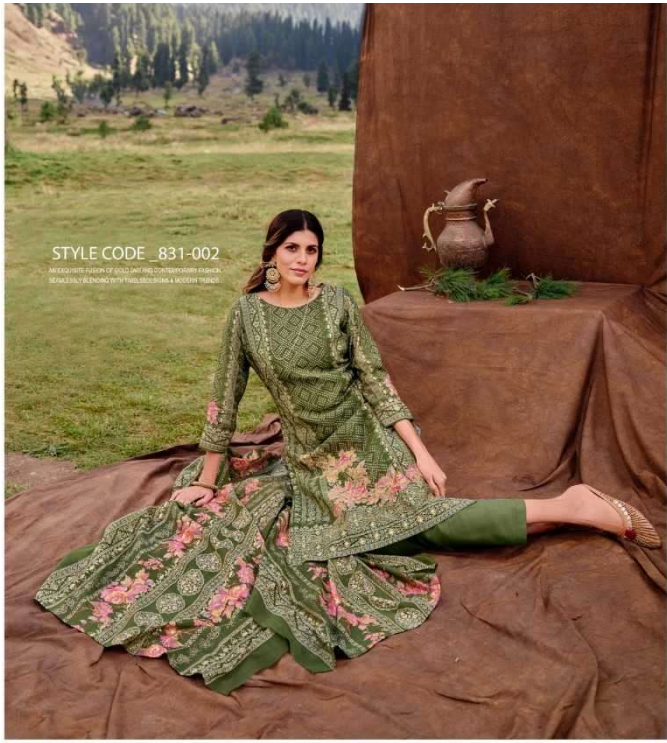

BelliZa[®]
Designer Studio

KHWAAB

Belliza®
Designer Studio

STYLE CODE 831-004

AN ESSENTIAL PIECE OF SOFT AND CONTEMPORARY FASHION,
BEAUTIFULLY BLENDING WITH TRADITION & MODERN DESIGN.

STYLE CODE _831-003

AN EXQUISITE FUSION OF GOLD JARI AND CONTEMPORARY FASHION,
SEAMLESSLY BLENDING WITH TIMELESS DESIGNS & MODERN TRENDS.