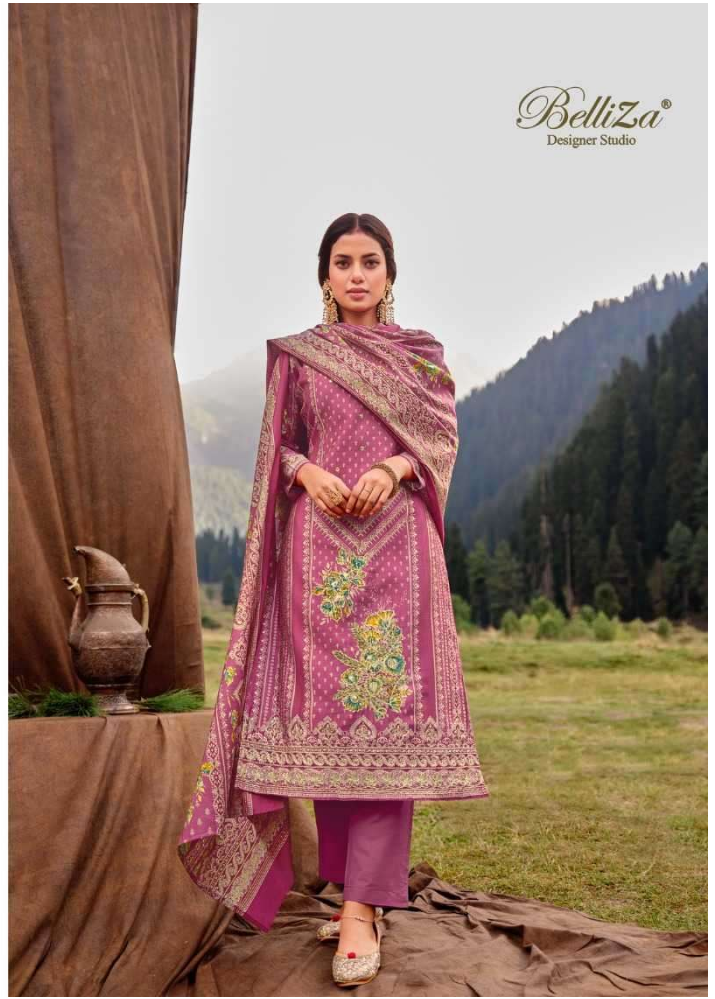

STYLE CODE _831-003