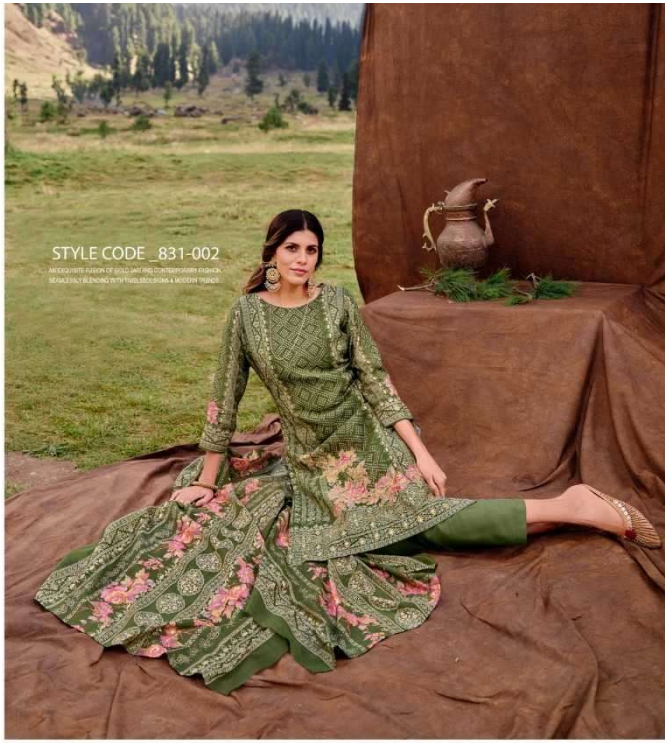

BelliZa[®]
Designer Studio

KHWAAB

Belliza®
Designer Studio

STYLE CODE 831-004

AN ESSENTIAL PIECE OF SOFT AND CONTEMPORARY FASHION,
BEAUTIFULLY BLENDING WITH TRADITION & MODERN DESIGN.

STYLE CODE _831-003

AN EXQUISITE FUSION OF GOLD JARI AND CONTEMPORARY FASHION,
SEAMLESSLY BLENDING WITH TIMELESS DESIGNS & MODERN TRENDS.