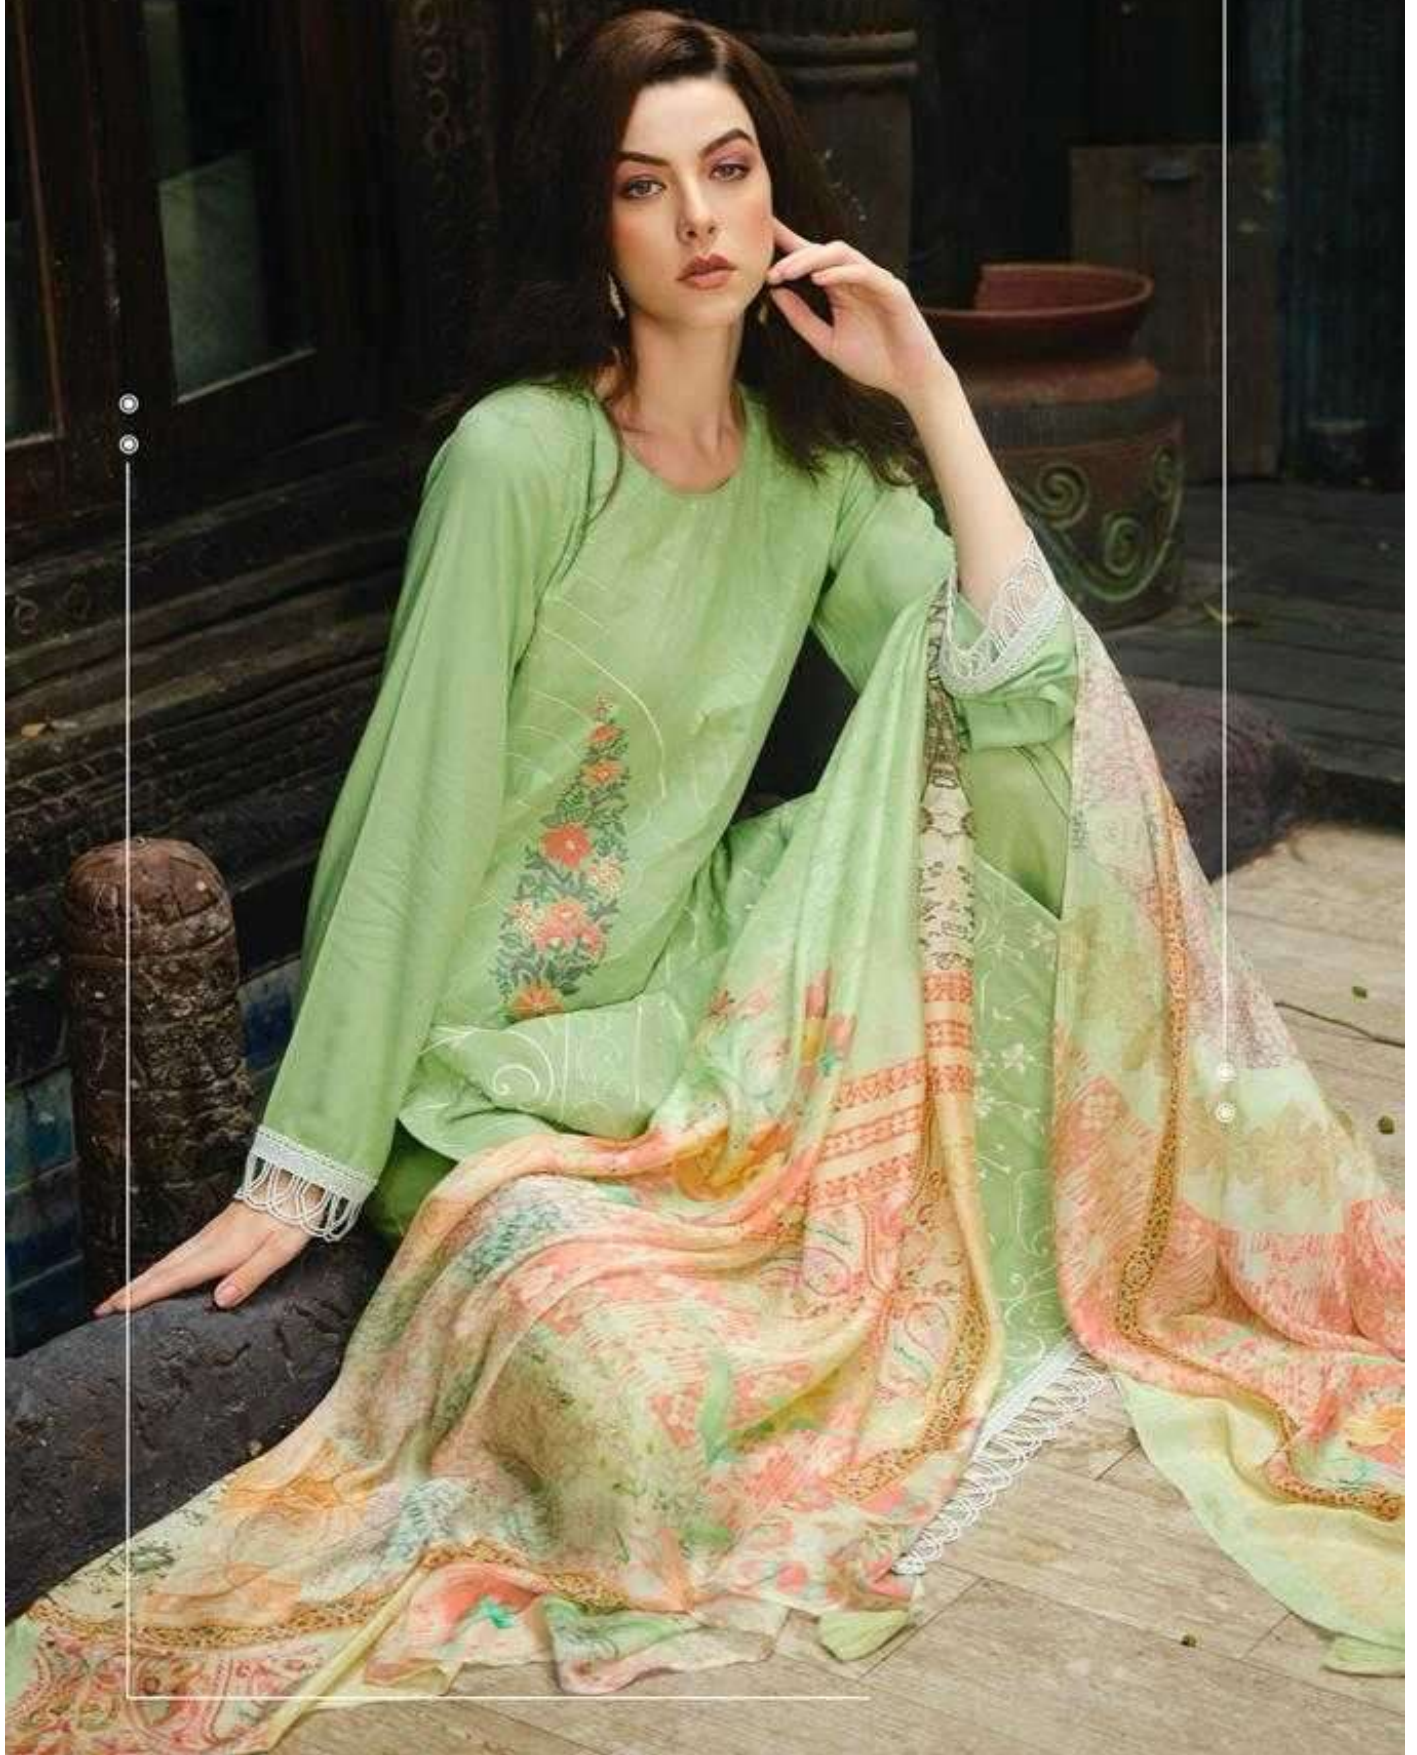

THE UNMATCH

E N A M O R