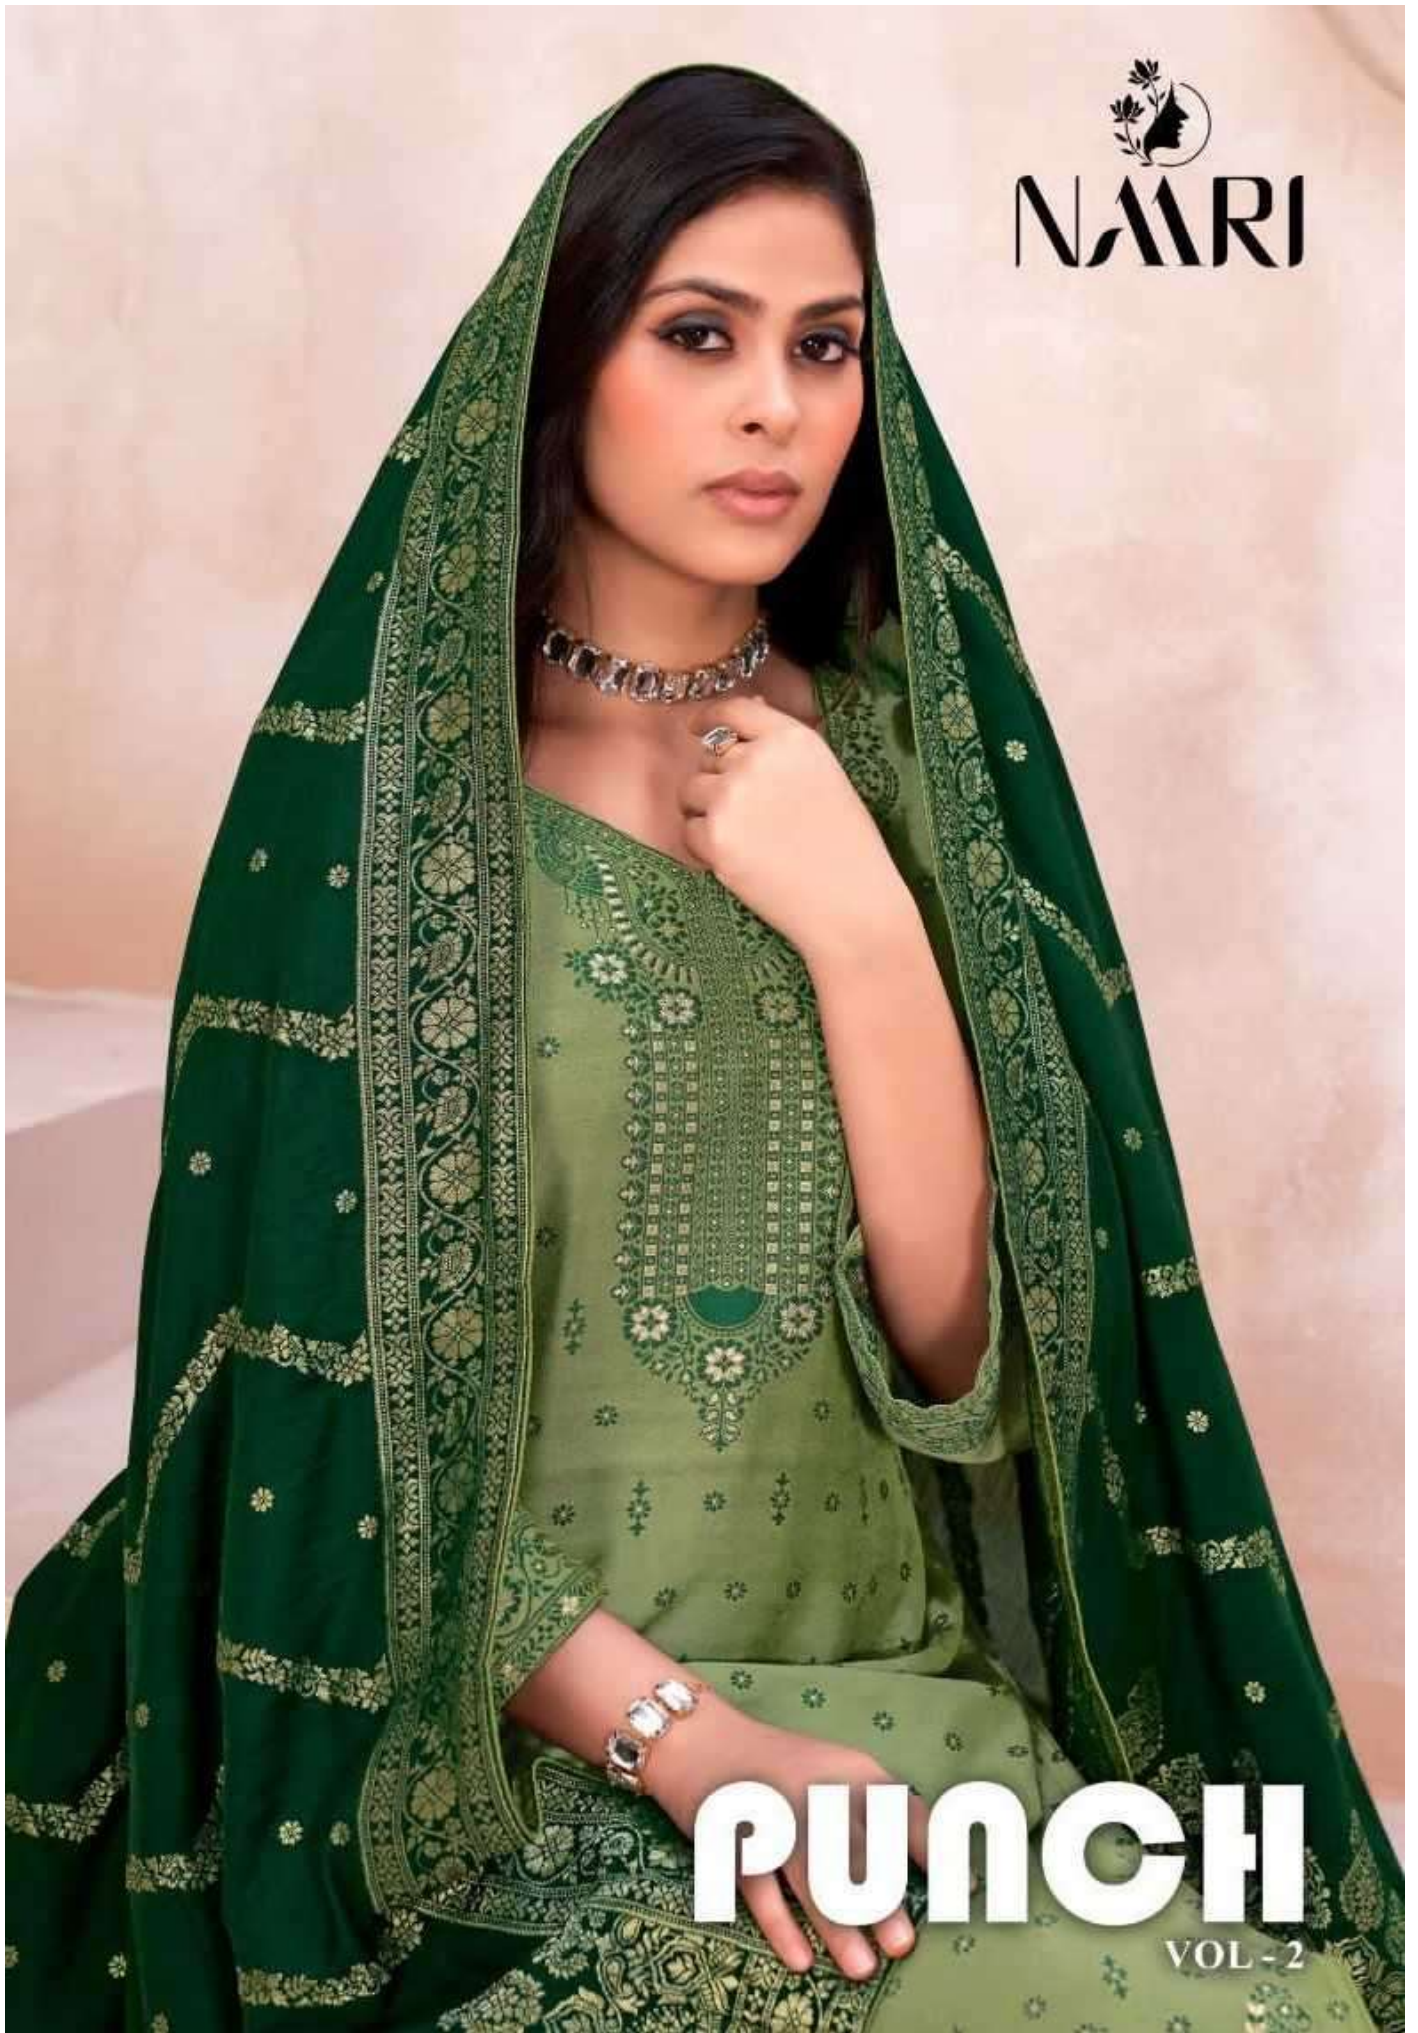

NARI

PUNCH

VOL - 2

**NARI**

VISAGE OF ENAMOUR

# Bright colors

is one of the strongest fashion statement of the season and bold prints give fashion a more cultured and exotic effect

41001  

41002  

41003  

41004  

NARI

PUNCH

VOL - 2

VISAGE OF ENAMOUR  
*Bright colors*  
is one of the strongest fashion statement of the season and bold prints give fashion a more  
charmal and exotic effect