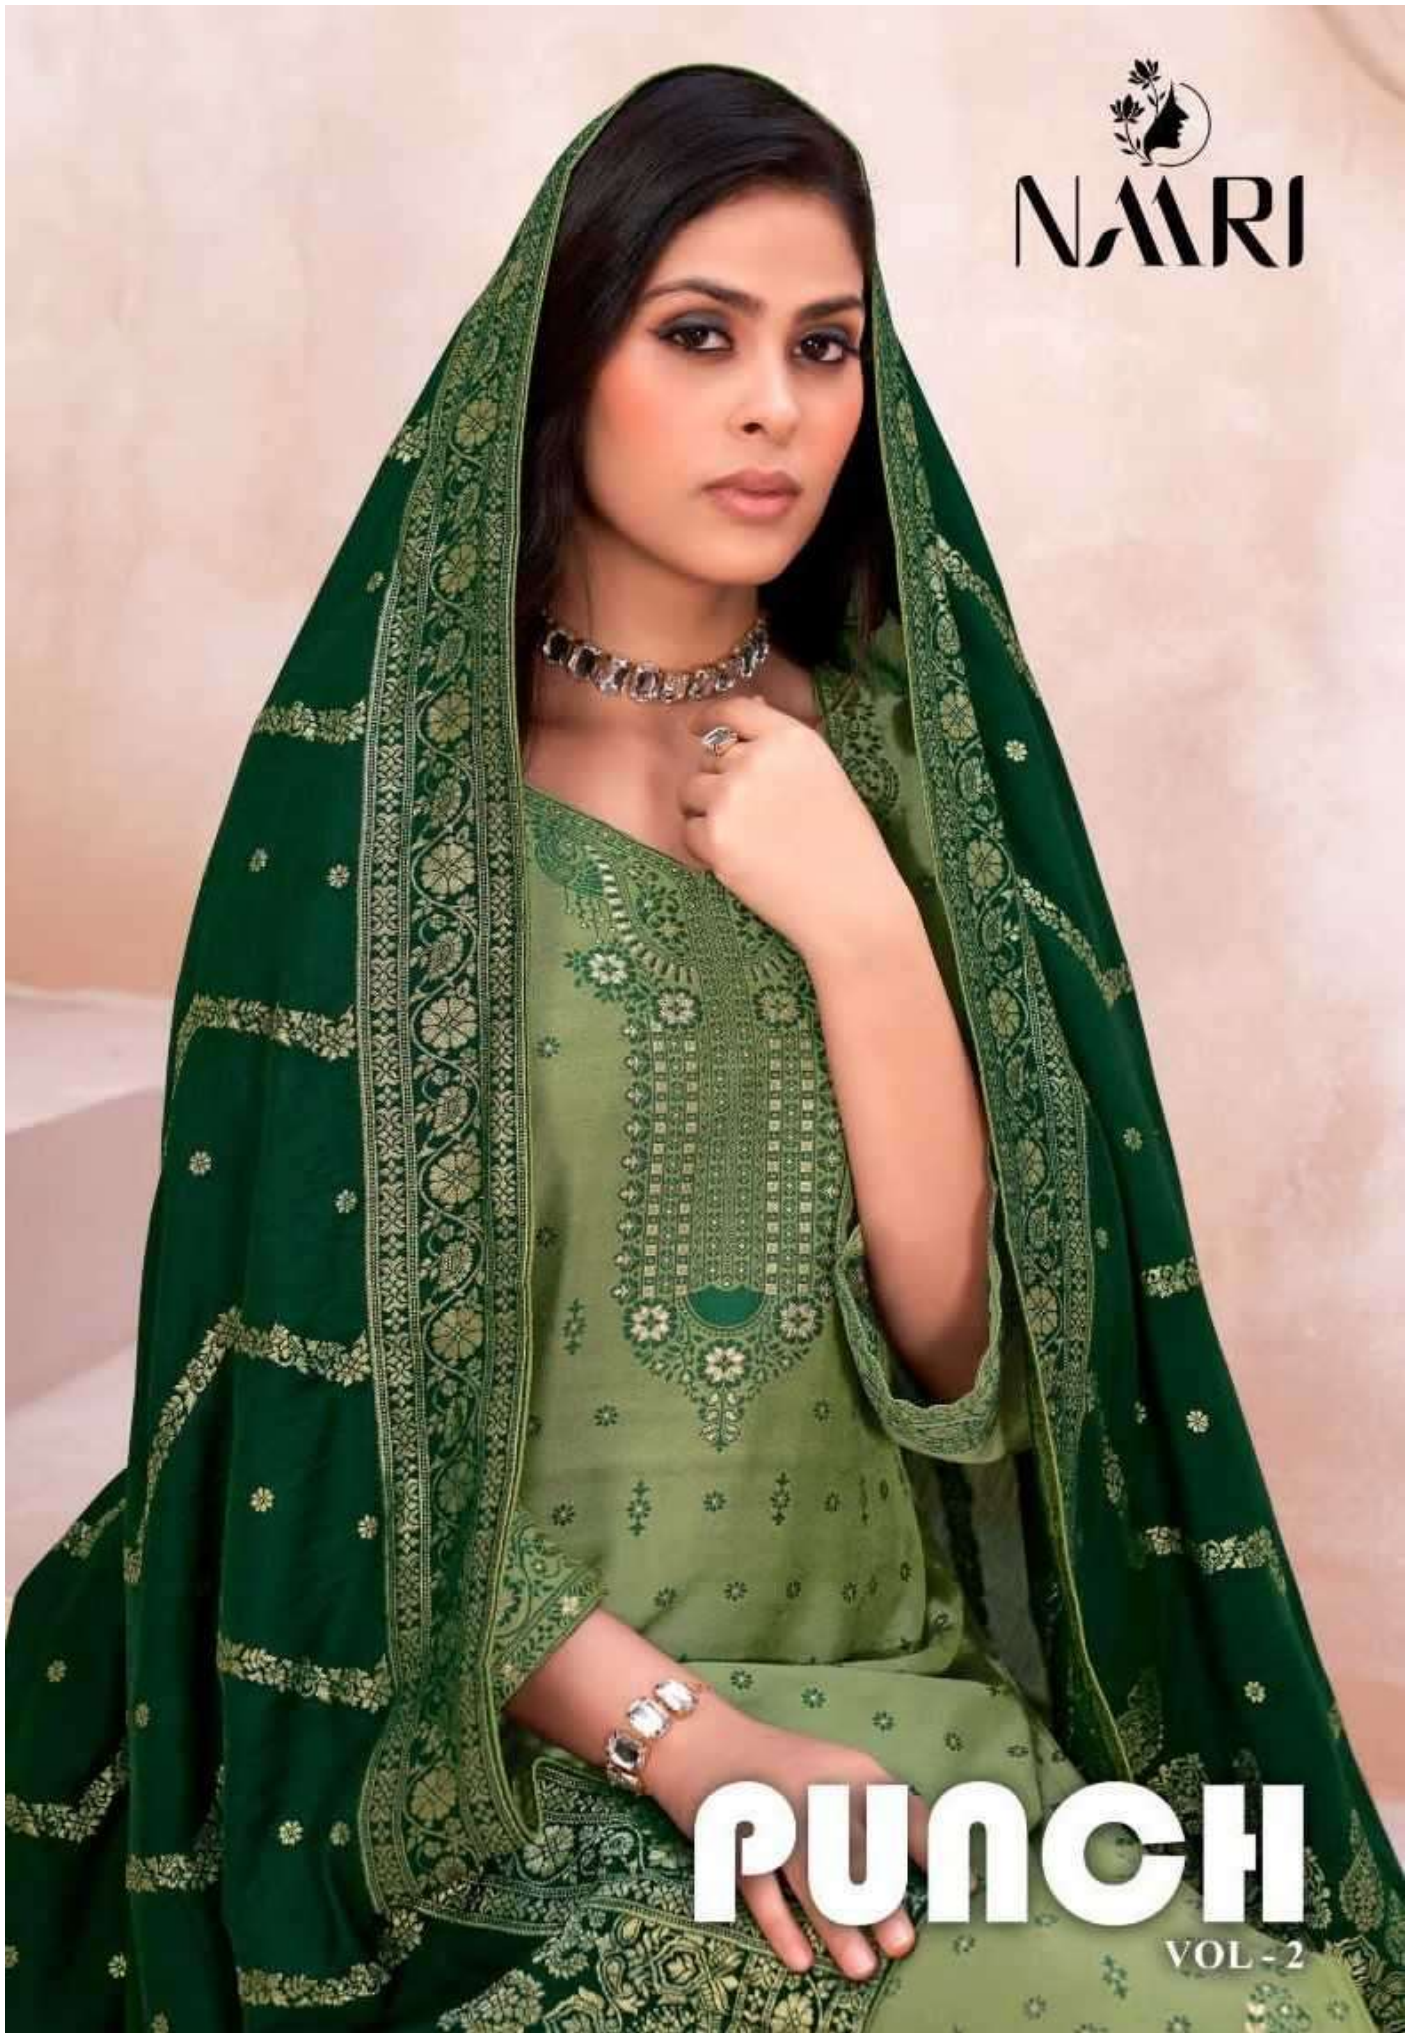

NARI

PUNCH

VOL - 2

NARI

VISAGE OF ENAMOUR

Bright colors

is one of the strongest fashion statement of the season and bold prints give fashion a more cultured and exotic effect

41001

41002

41003

41004

NARI

PUNCH

VOL - 2

VISAGE OF ENAMOUR

Bright colors

is one of the strongest fashion statement of the season and bold prints give fashion a more
charmal and exotic effect