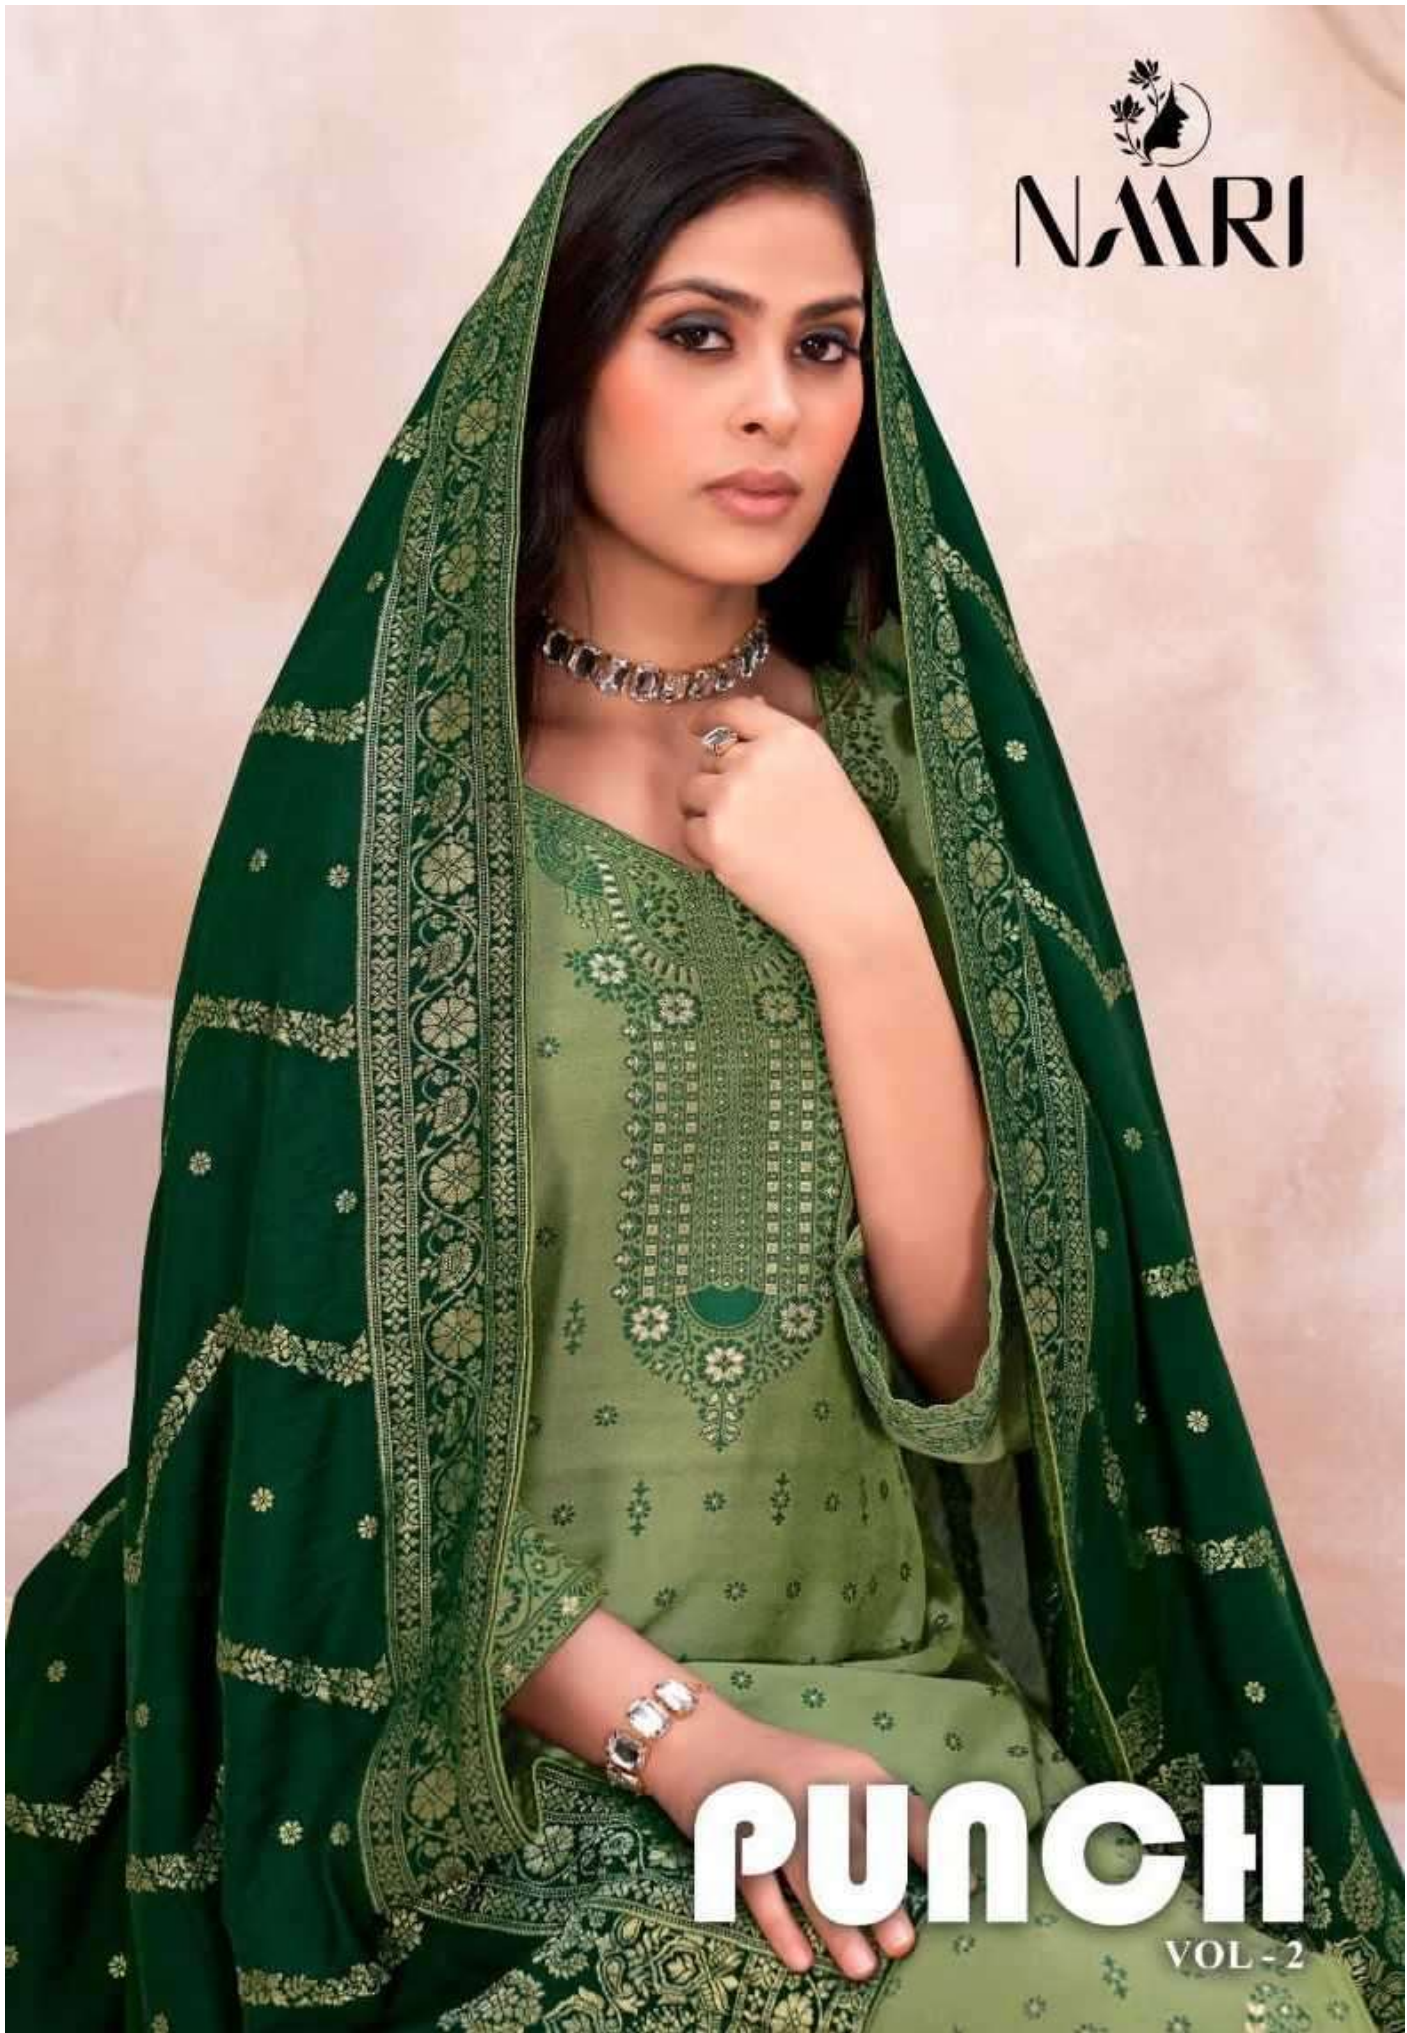

NARI

PUNCH

VOL - 2

NARI

VISAGE OF ENAMOUR

Bright colors

is one of the strongest fashion statement of the season and bold prints give fashion a more cultured and exotic effect

41001

41002

41003

41004

NARI

PUNCH

VOL - 2

VISAGE OF ENAMOUR

Bright colors