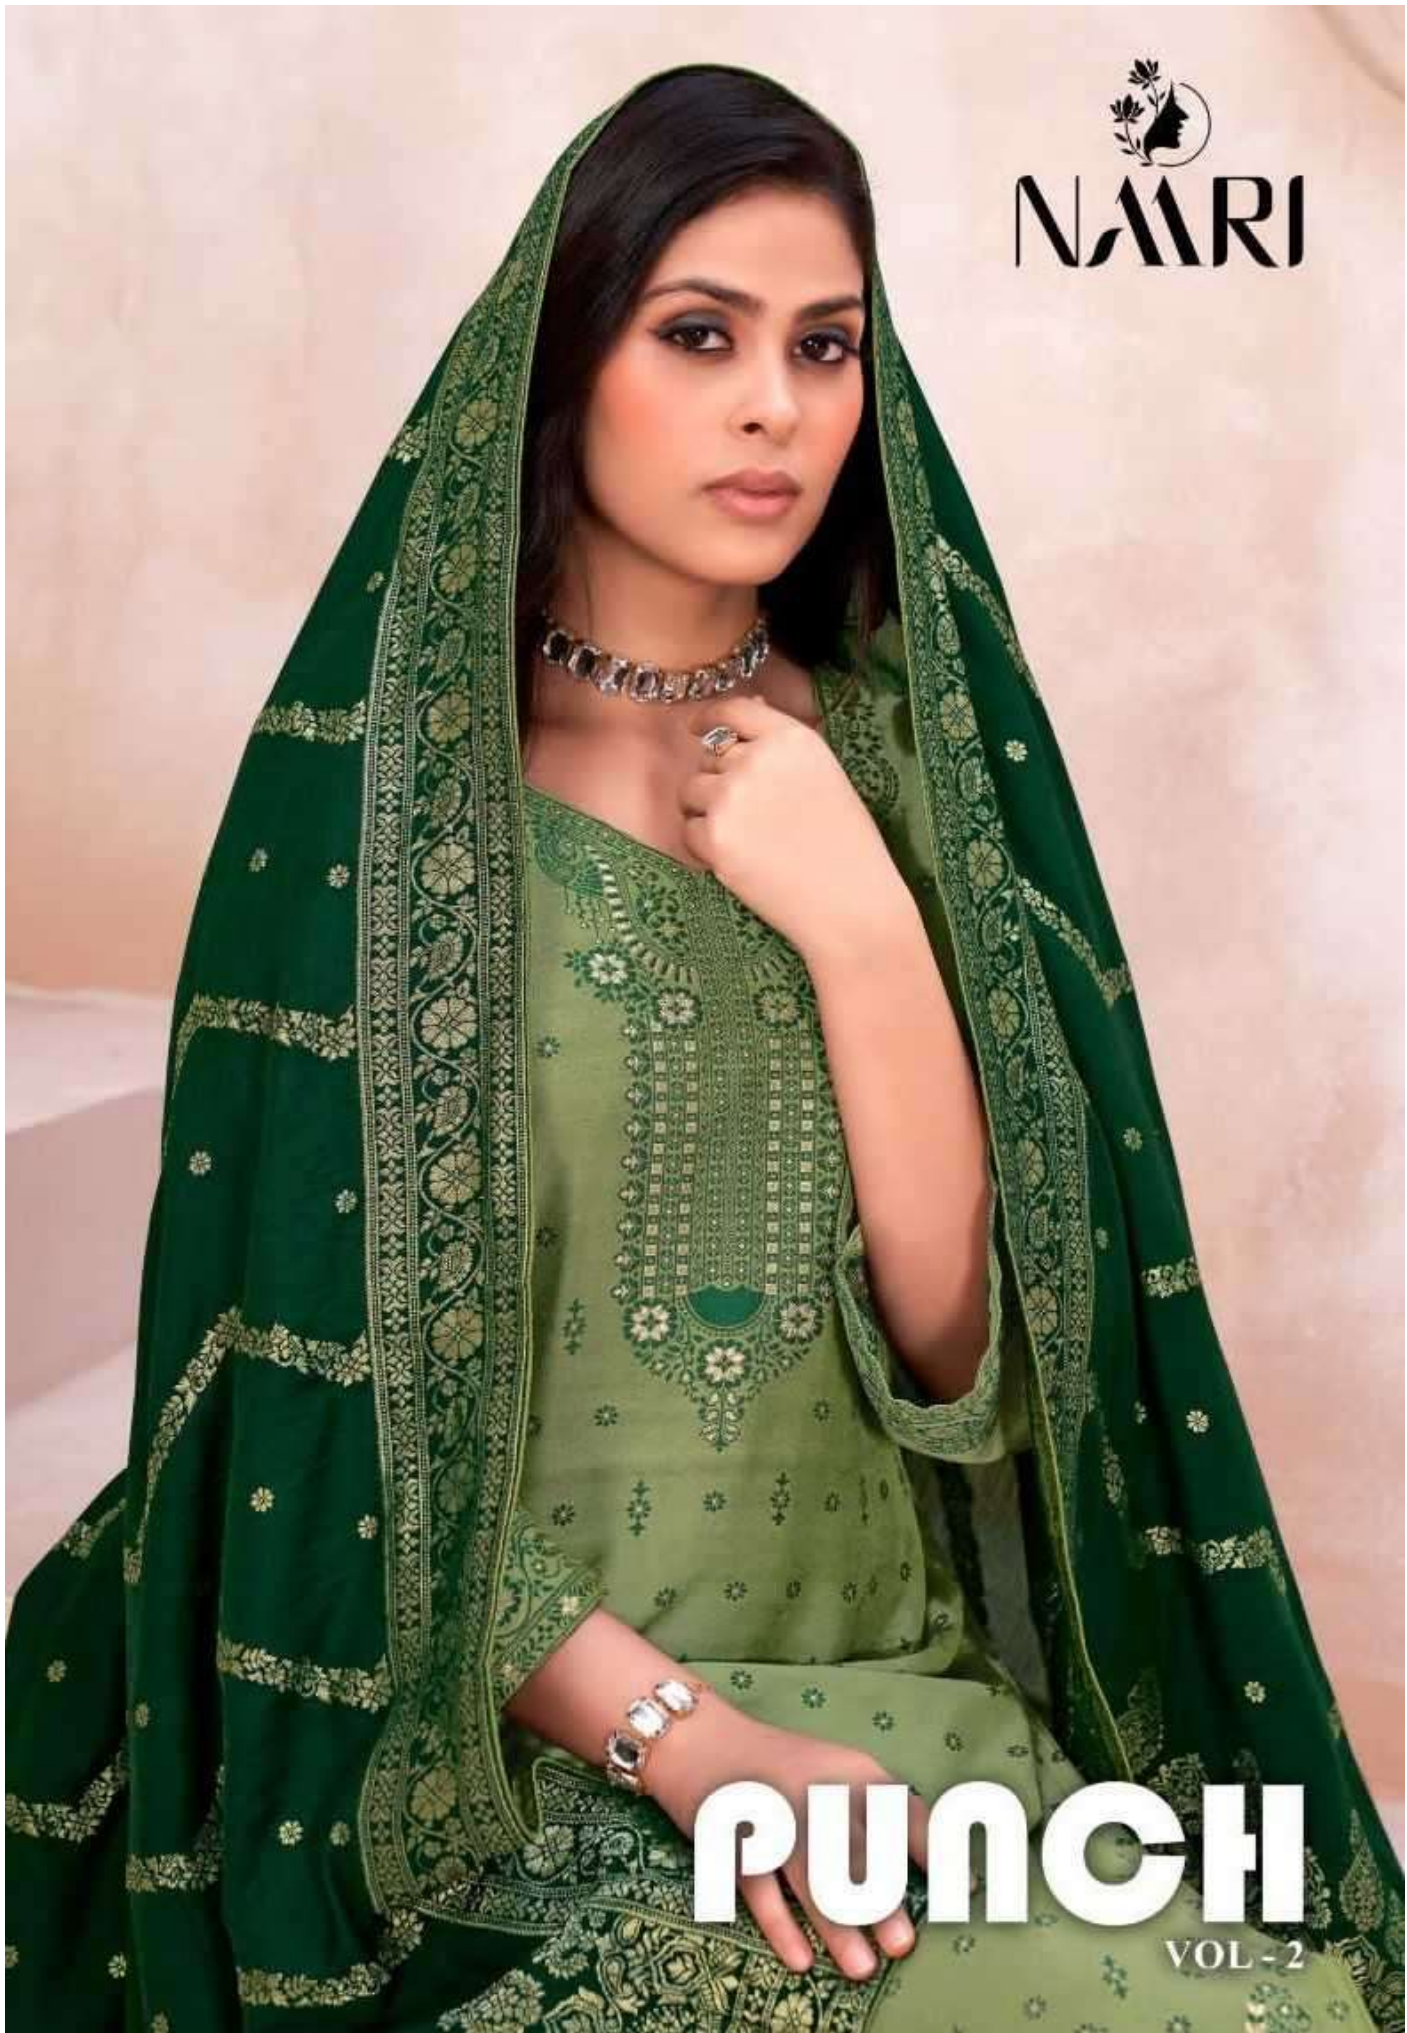

NARI

PUNCH

VOL - 2

**NARI**

VISAGE OF ENAMOUR

# Bright colors

is one of the strongest fashion statement of the season and bold prints give fashion a more cultured and exotic effect

41001  

41002  

41003  

41004  

NARI

PUNCH

VOL - 2

VISAGE OF ENAMOUR  
*Bright colors*  
is one of the strongest fashion statement of the season and bold prints give fashion a more  
charmal and exotic effect