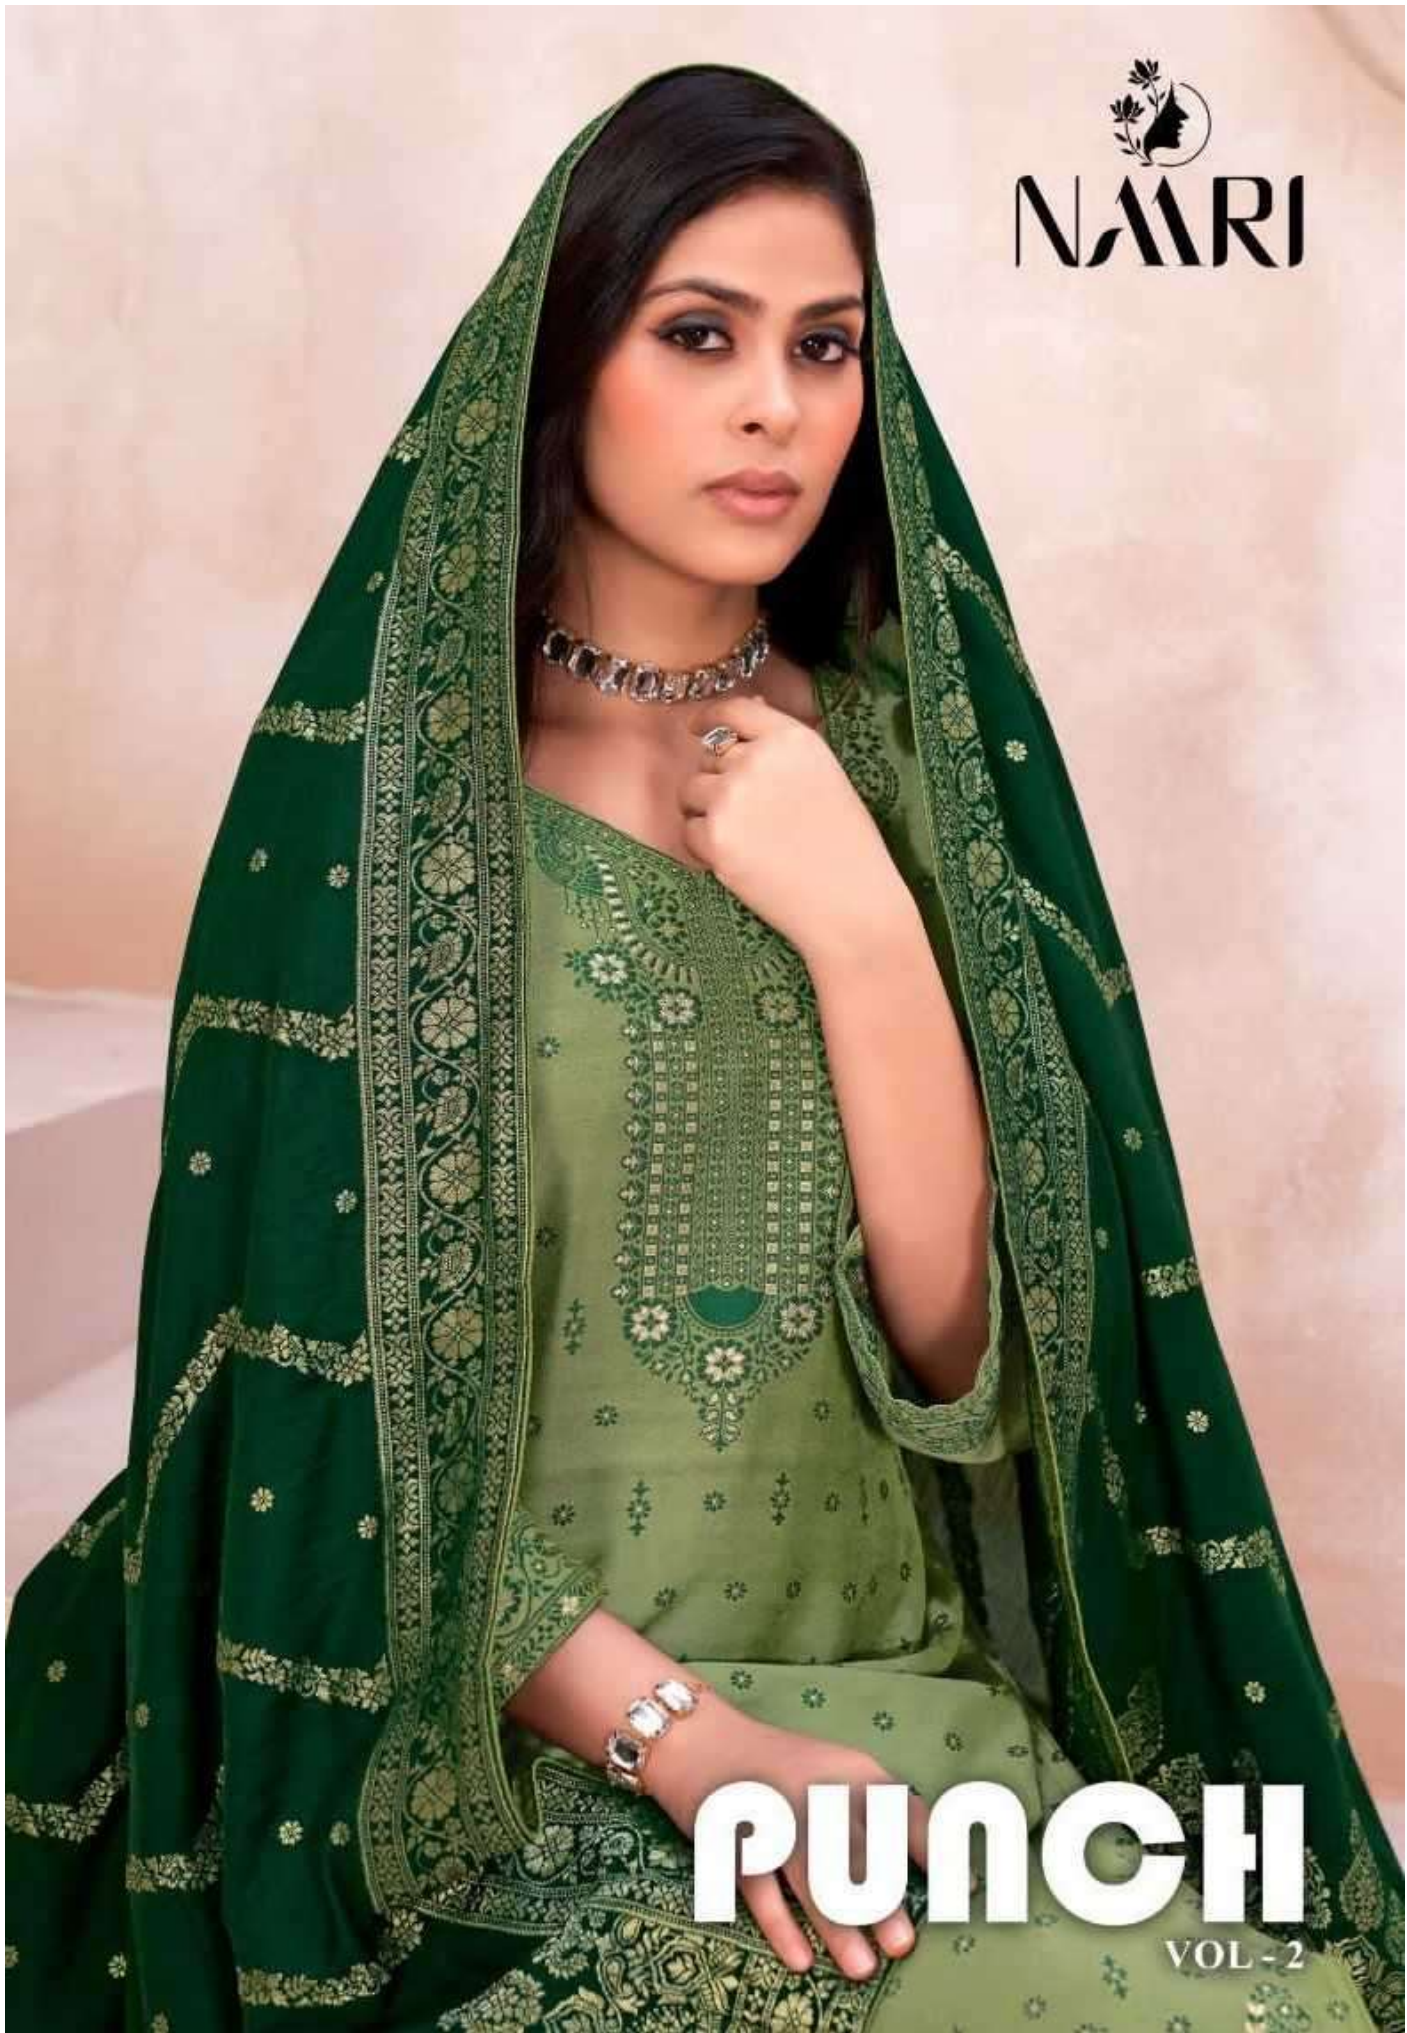

NARI

PUNCH

VOL - 2

  
**NARI**

VISAGE OF ENAMOUR

*Bright colors*

is one of the strongest fashion statement of the season and bold prints give fashion a more cultured and exotic effect

41001  

41002  

41003  

41004  

**NARI**

**PUNCH**

VOL - 2

VISAGE OF ENAMOUR  
*Bright colors*  
is one of the strongest fashion statement of the season and bold prints give fashion a more  
charmal and exotic effect