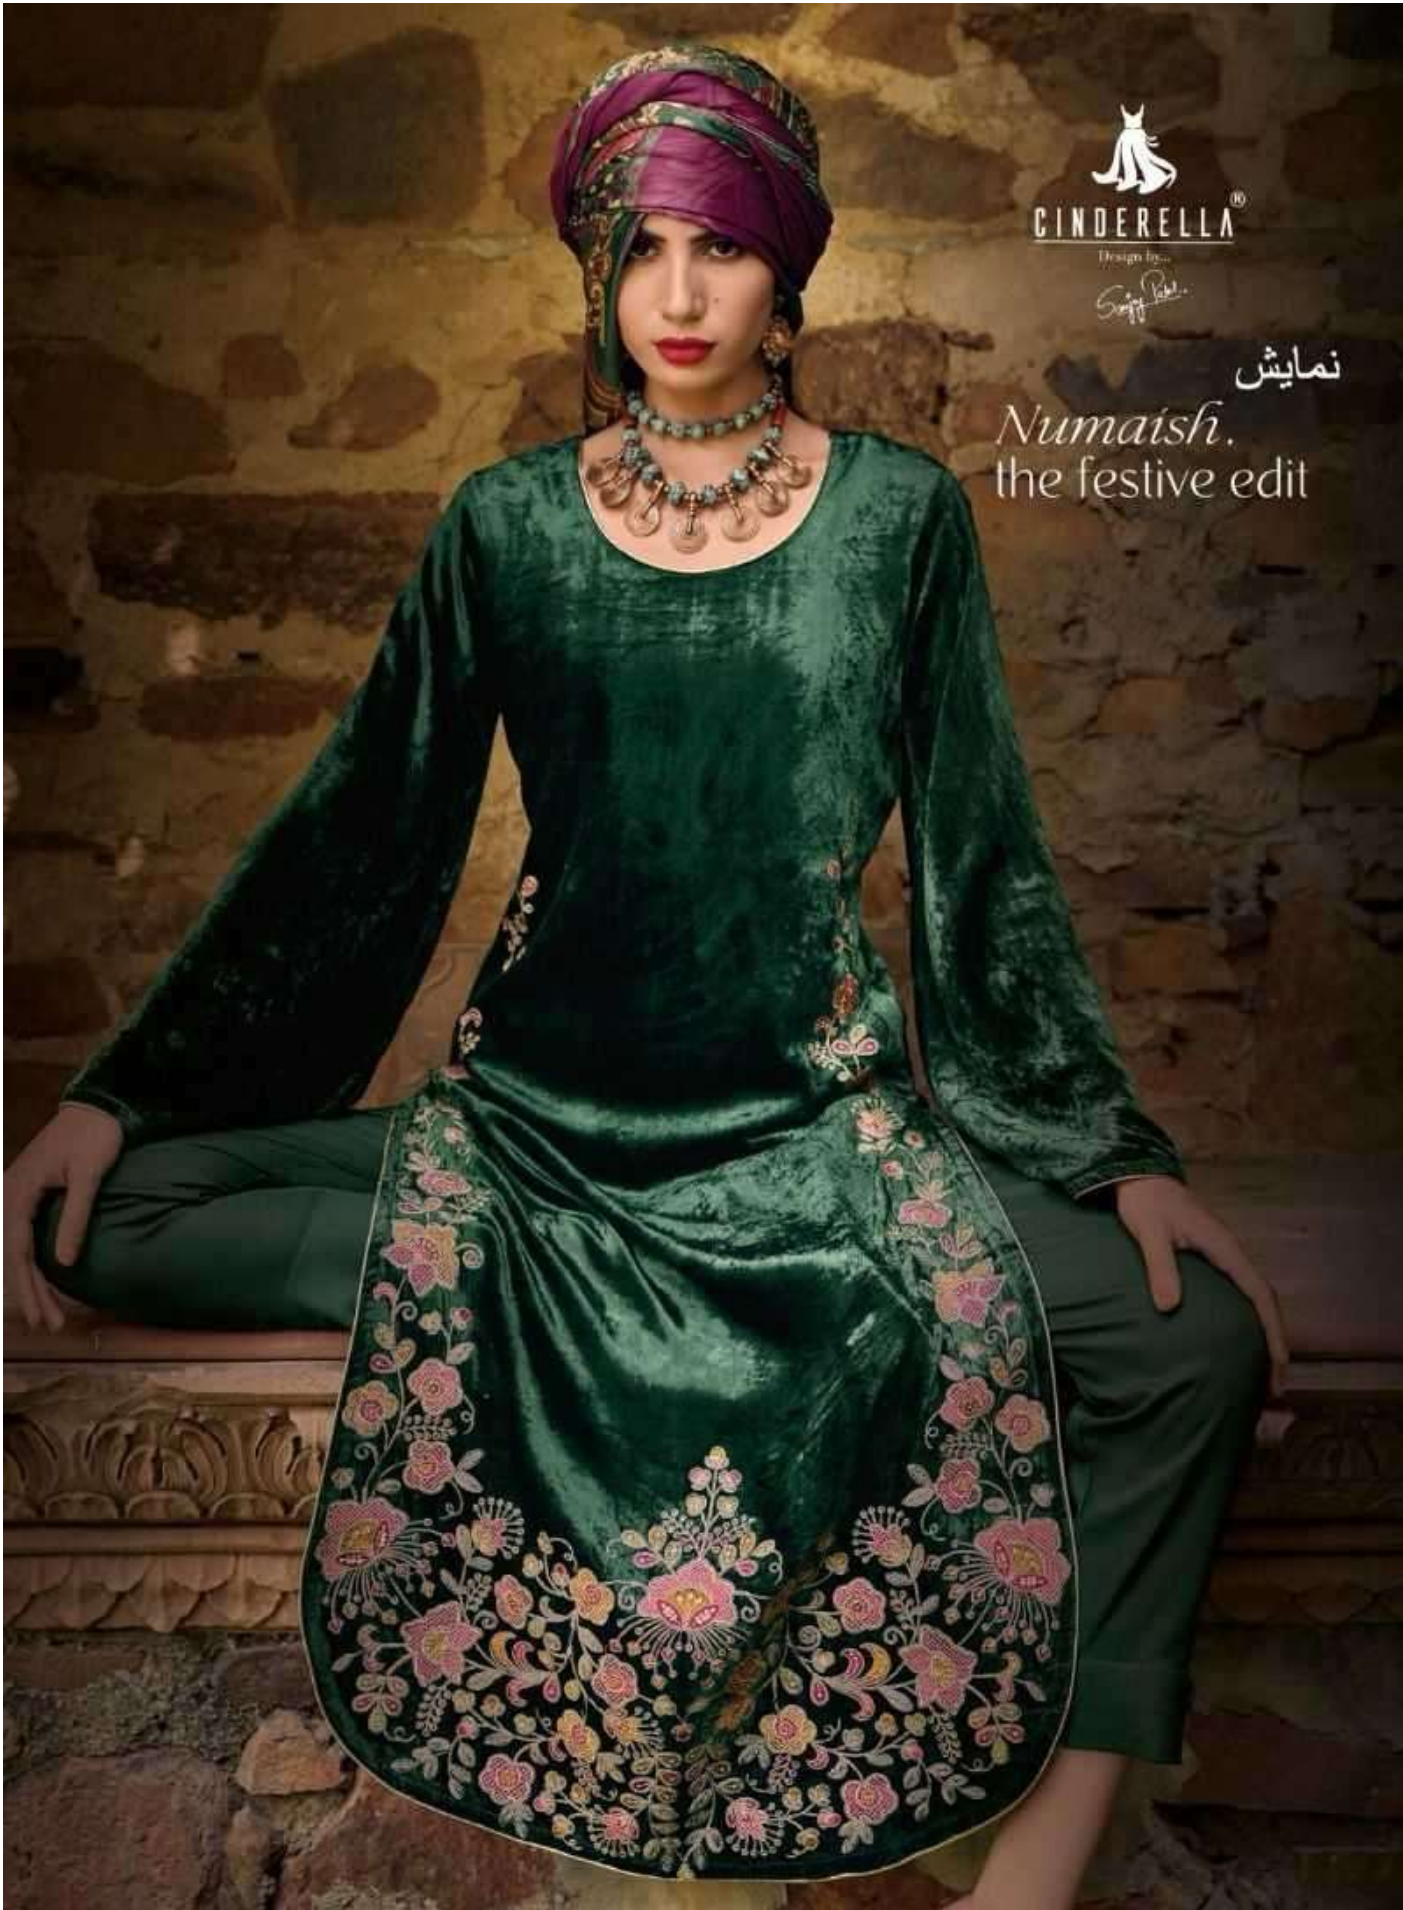

CINDERELLA®

Design by

Sajid Raza

نمایش

Numaishi.
the festive edit