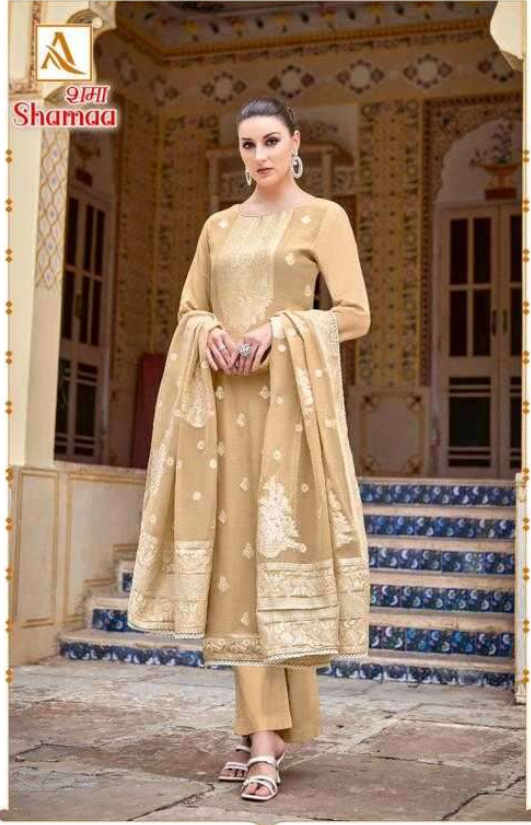

Elegance is good taste plus a dash of daring.

H-1323-004