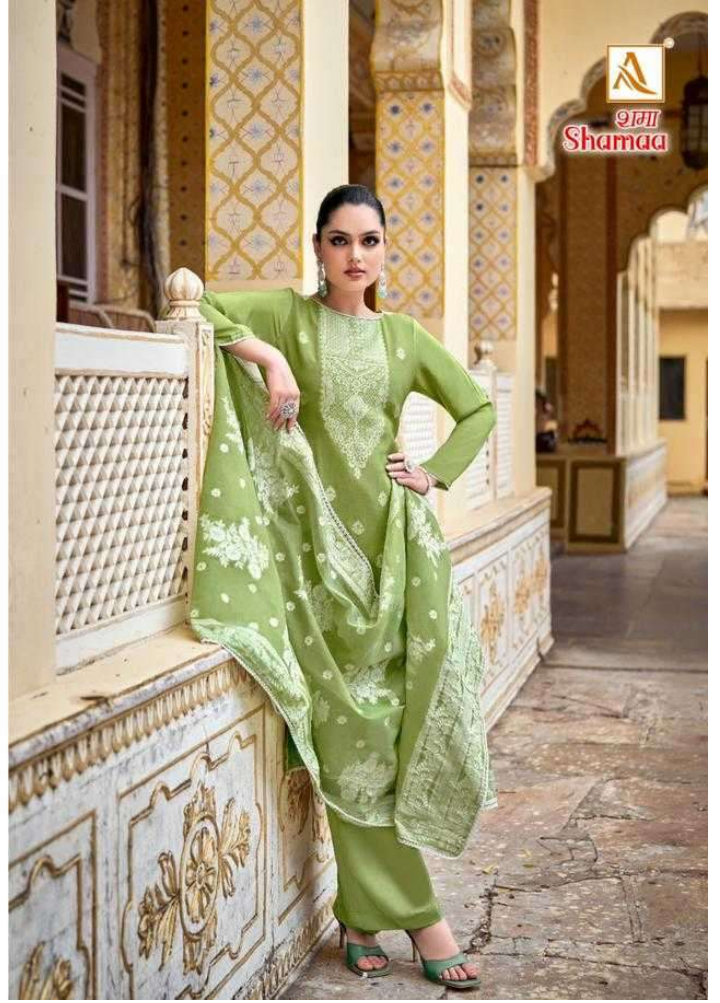

Style is a way to say who you are without having to speak.

H-1323-003