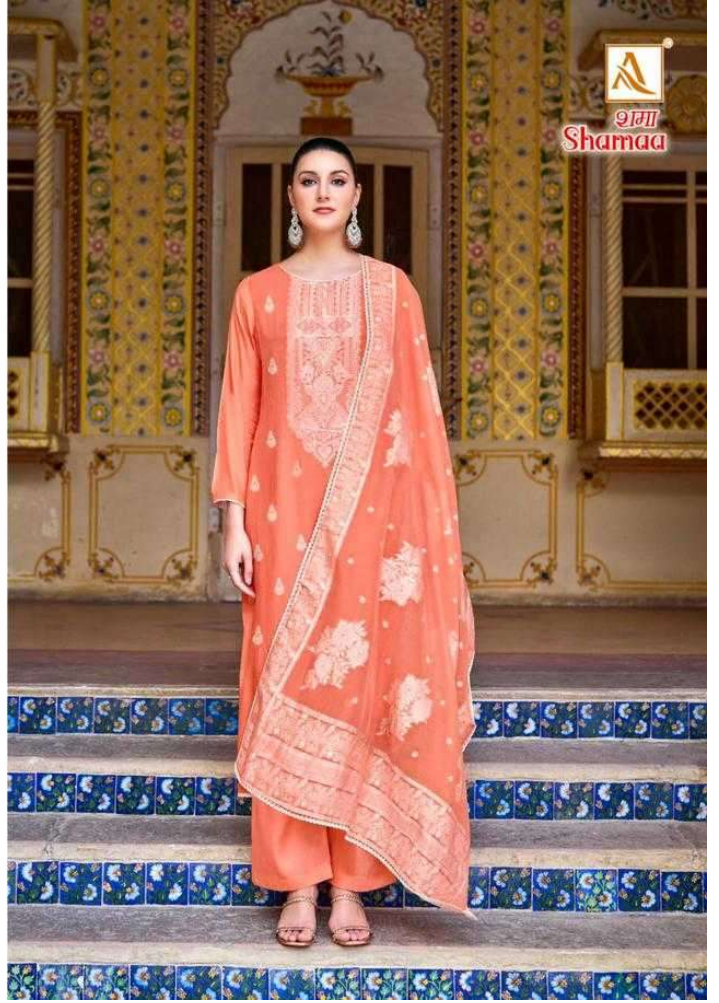

Playing dress-up begins at age five and never truly ends.

H-1323-005