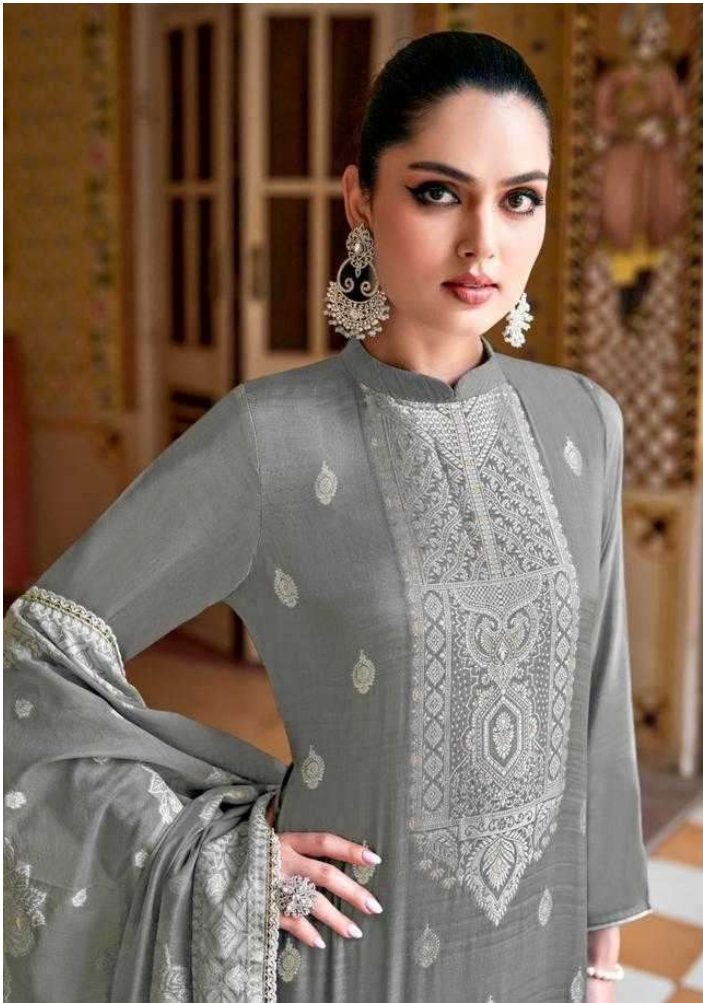

श्री Shamaa

Fragrance of the season..

NATURAL SHADE

Being born, natural shade and a gift of pure bliss, all in all. Just the perfect ensemble for the woman who finds space in extravagant life.

INDULGE

Indulge in the glamour of the season.