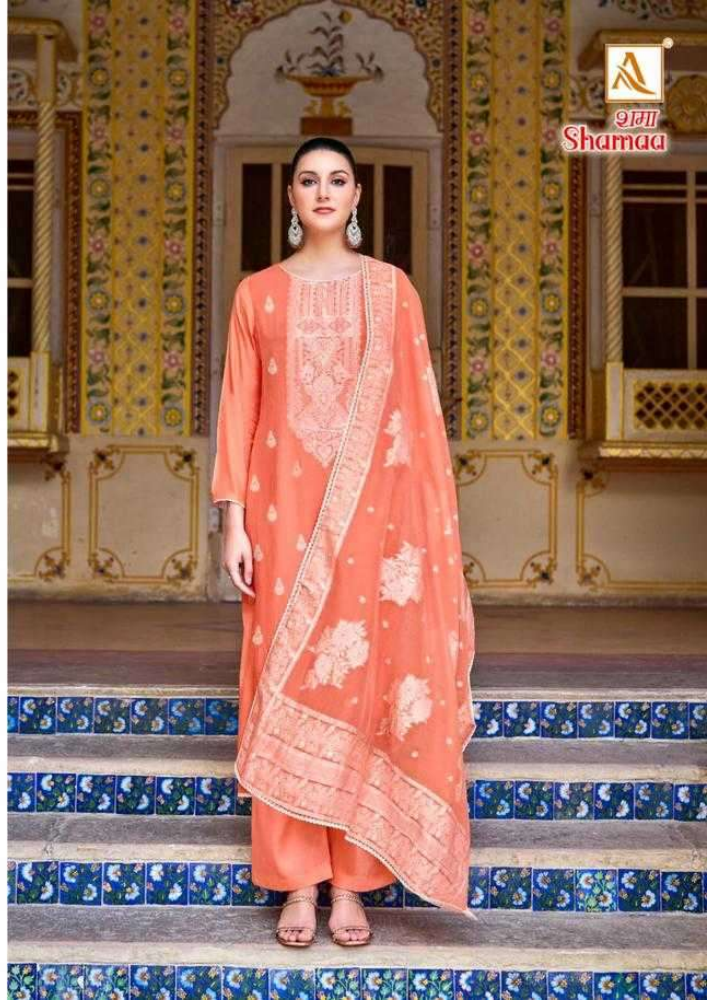

Playing dress-up begins at age five and never truly ends.

H-1323-005