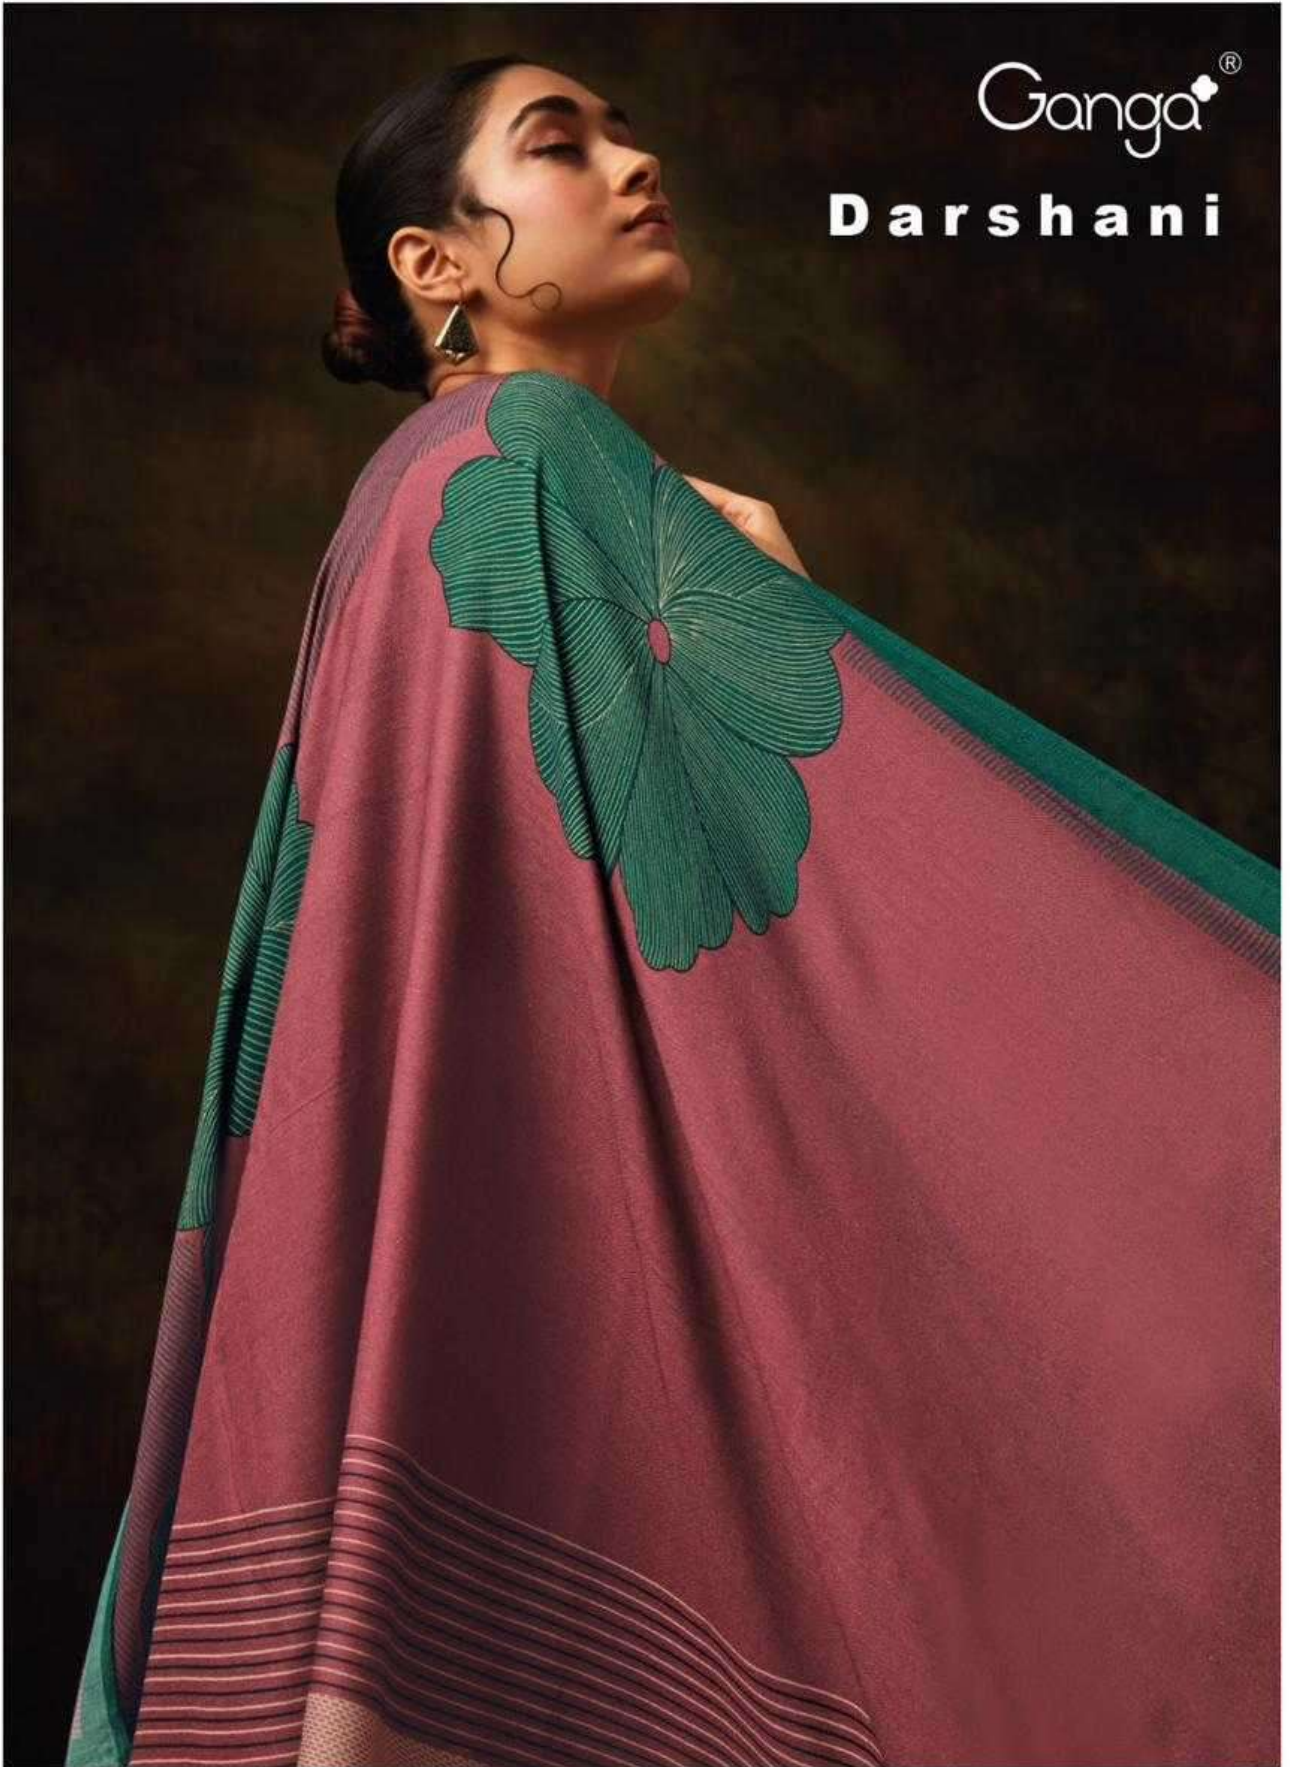

Ganga®

**Darshani**

PRODUCT NAME	<b><i>DARSHANI</i></b>
D.NO.	C1569 TO C1574
DESCRIPTION	<p><b>TOP</b> PREMIUM PURE PASHMINA DIGITAL PRINTED WITH EMBROIDERY AND HAND WORK WITH EXTRA SLEEVE ( 3.15 CUT )</p> <p><b>BOTTOM</b> PREMIUM PURE PASHMINA SOLID COLOUR</p> <p><b>DUPATTA</b> FINEST VISCOSE SHAWL PRINTED</p>
HSN CODE	<b>540834</b>
WHOLESALE PRICE	<b>1940/- EACH+GST(EXTRA)</b>