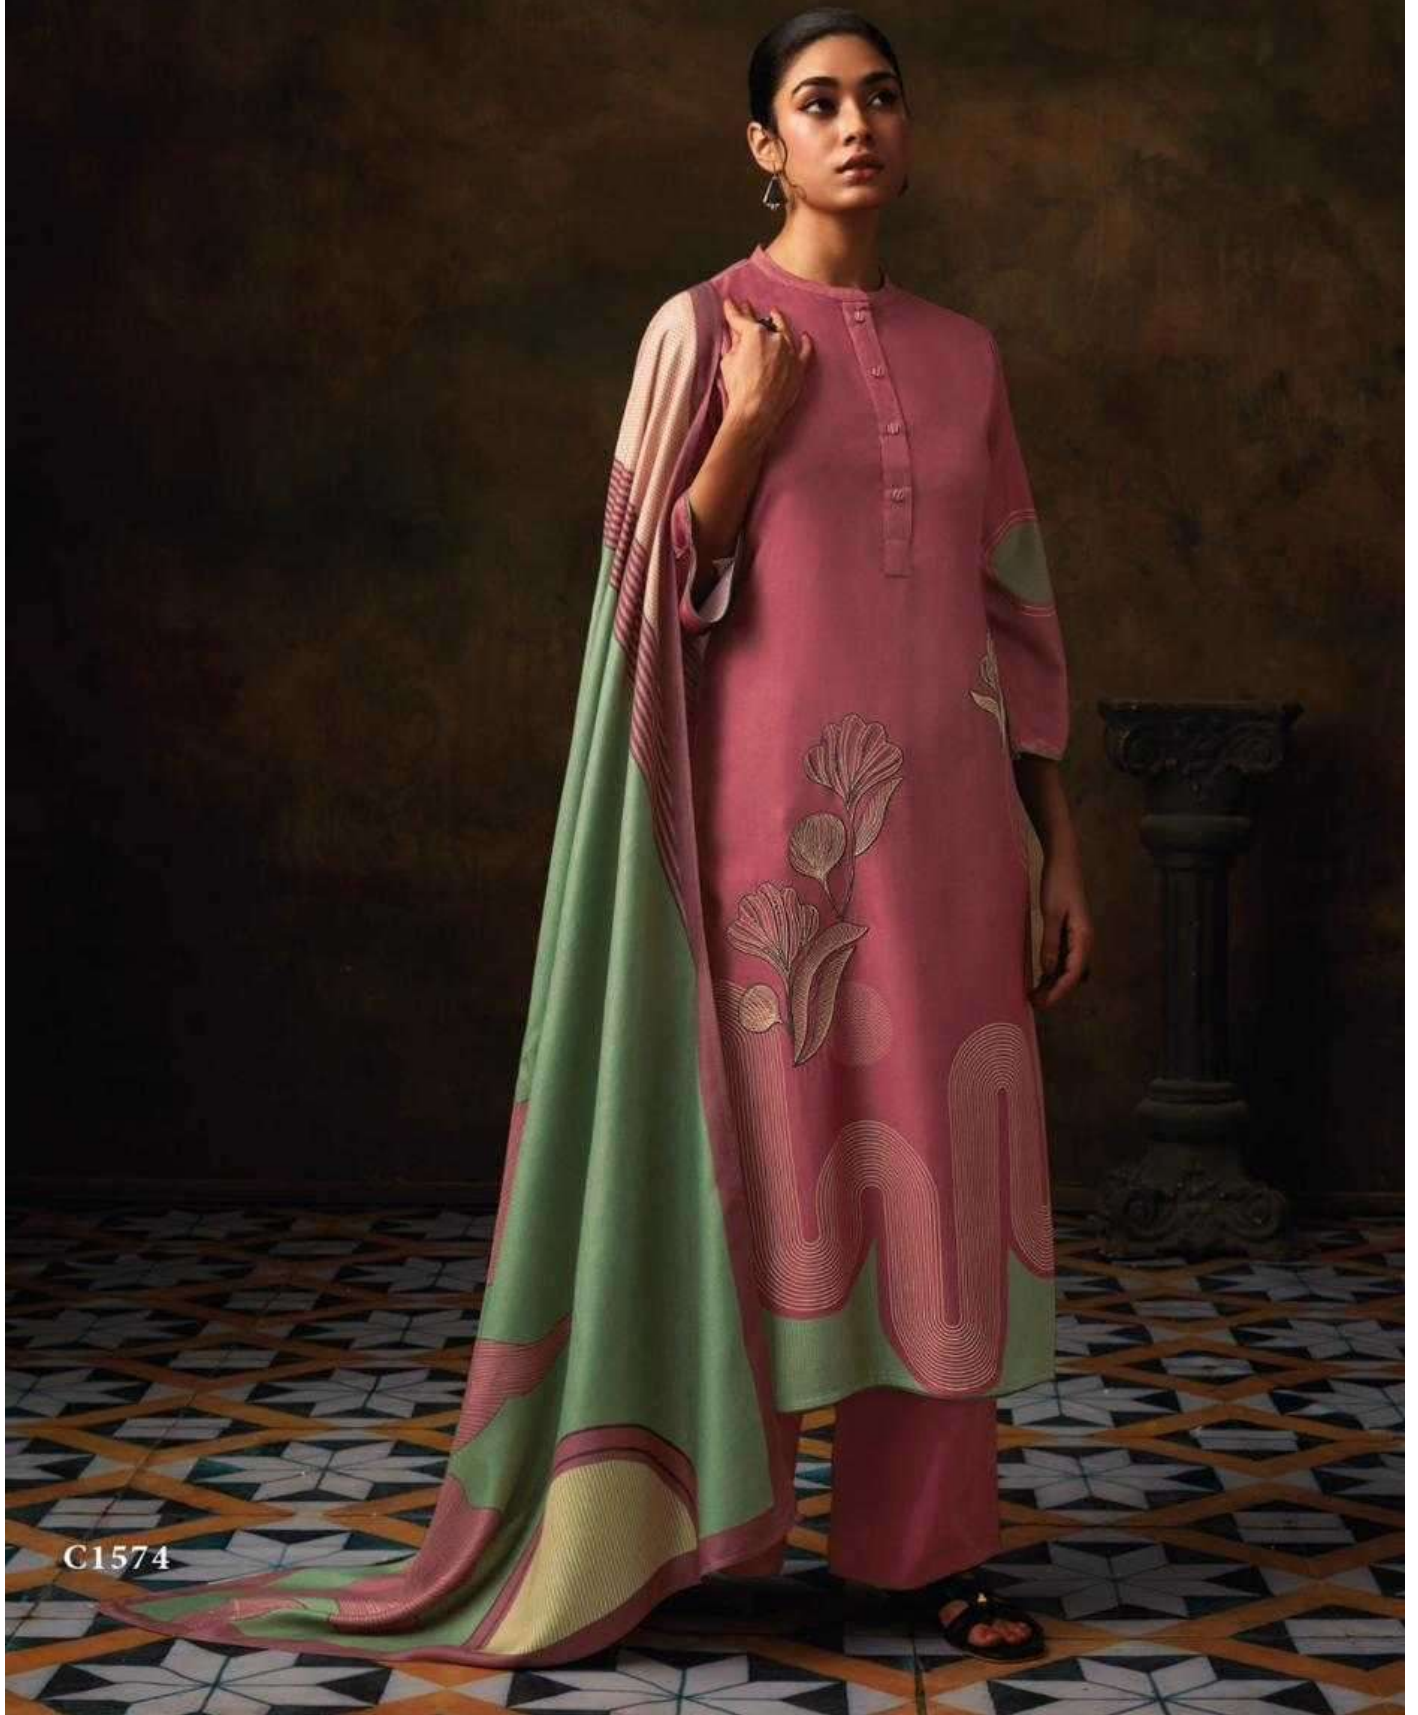

Ganga®

C1574