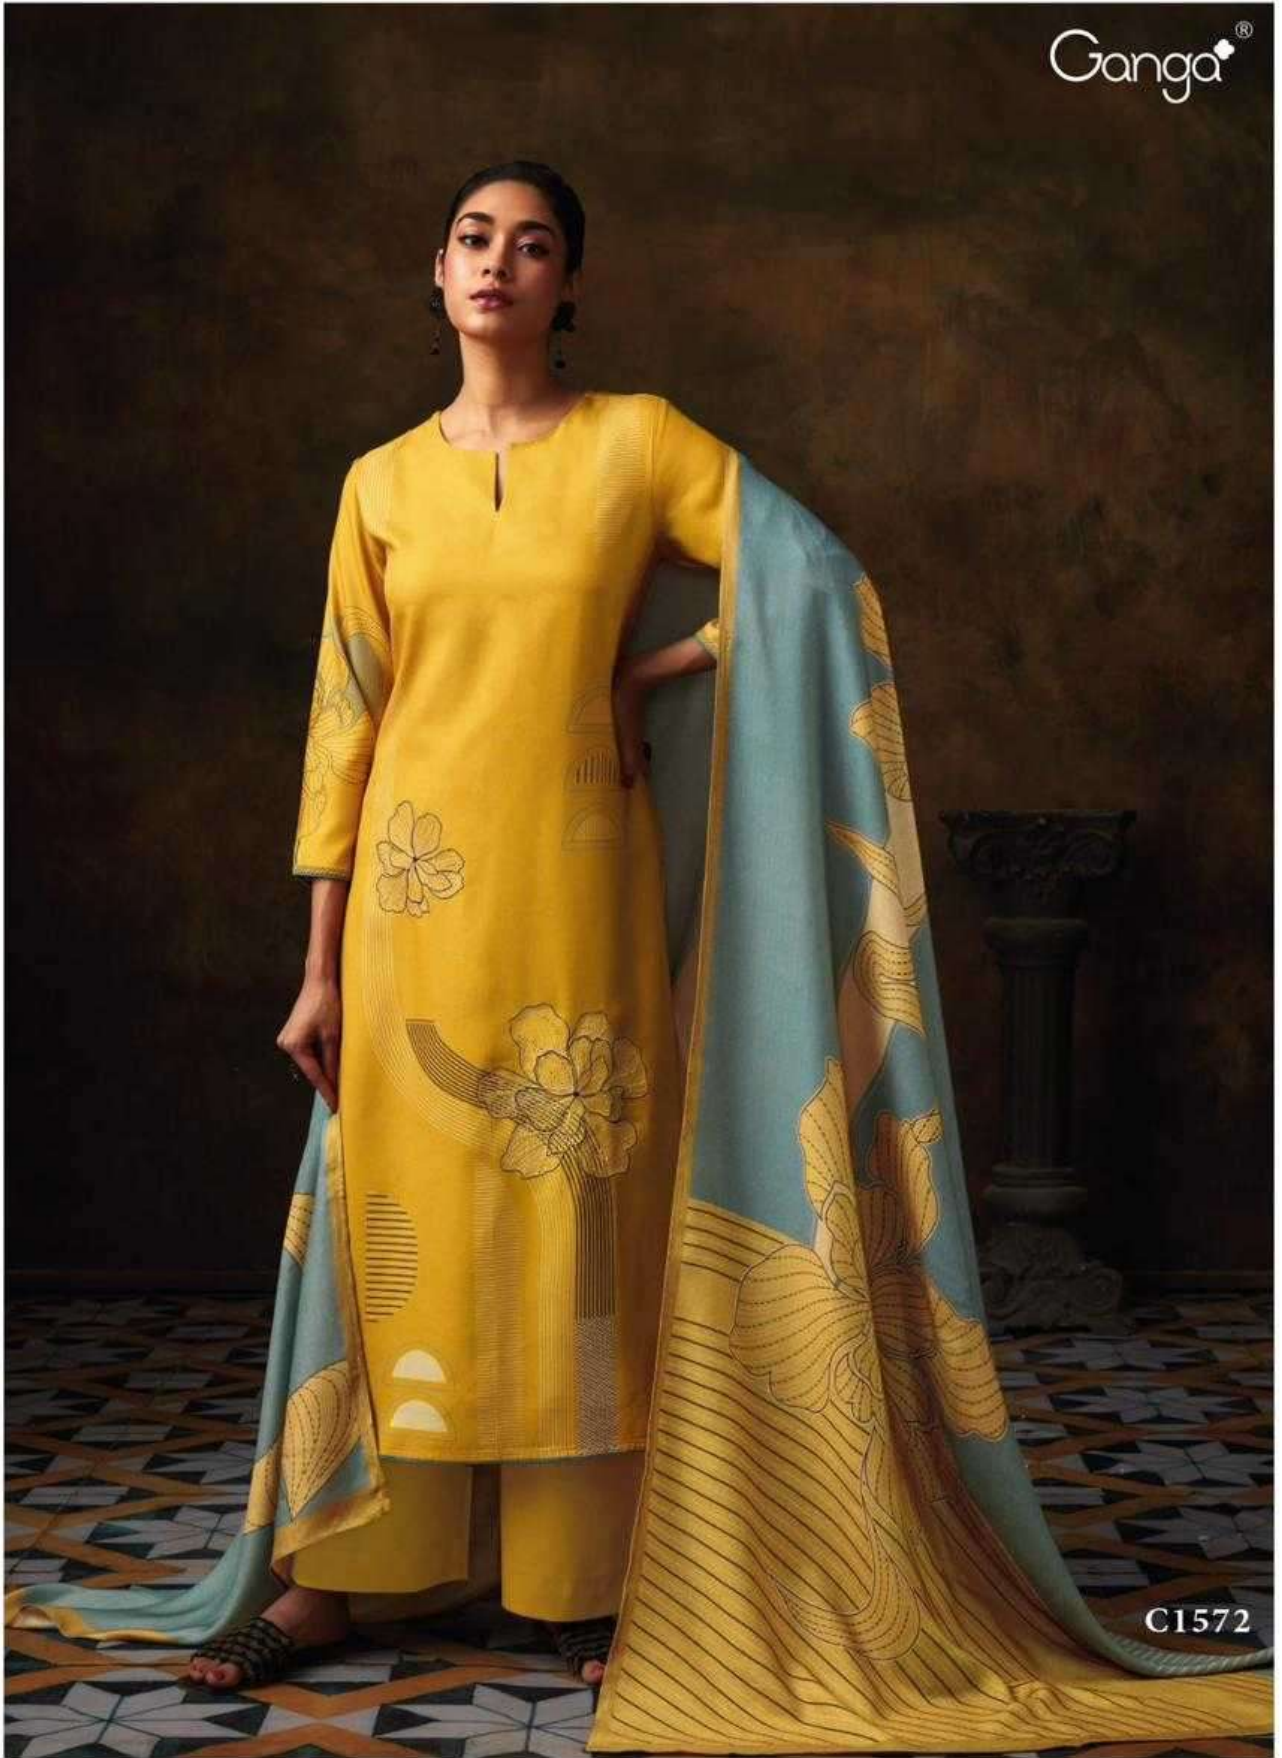

Ganga®

C1572