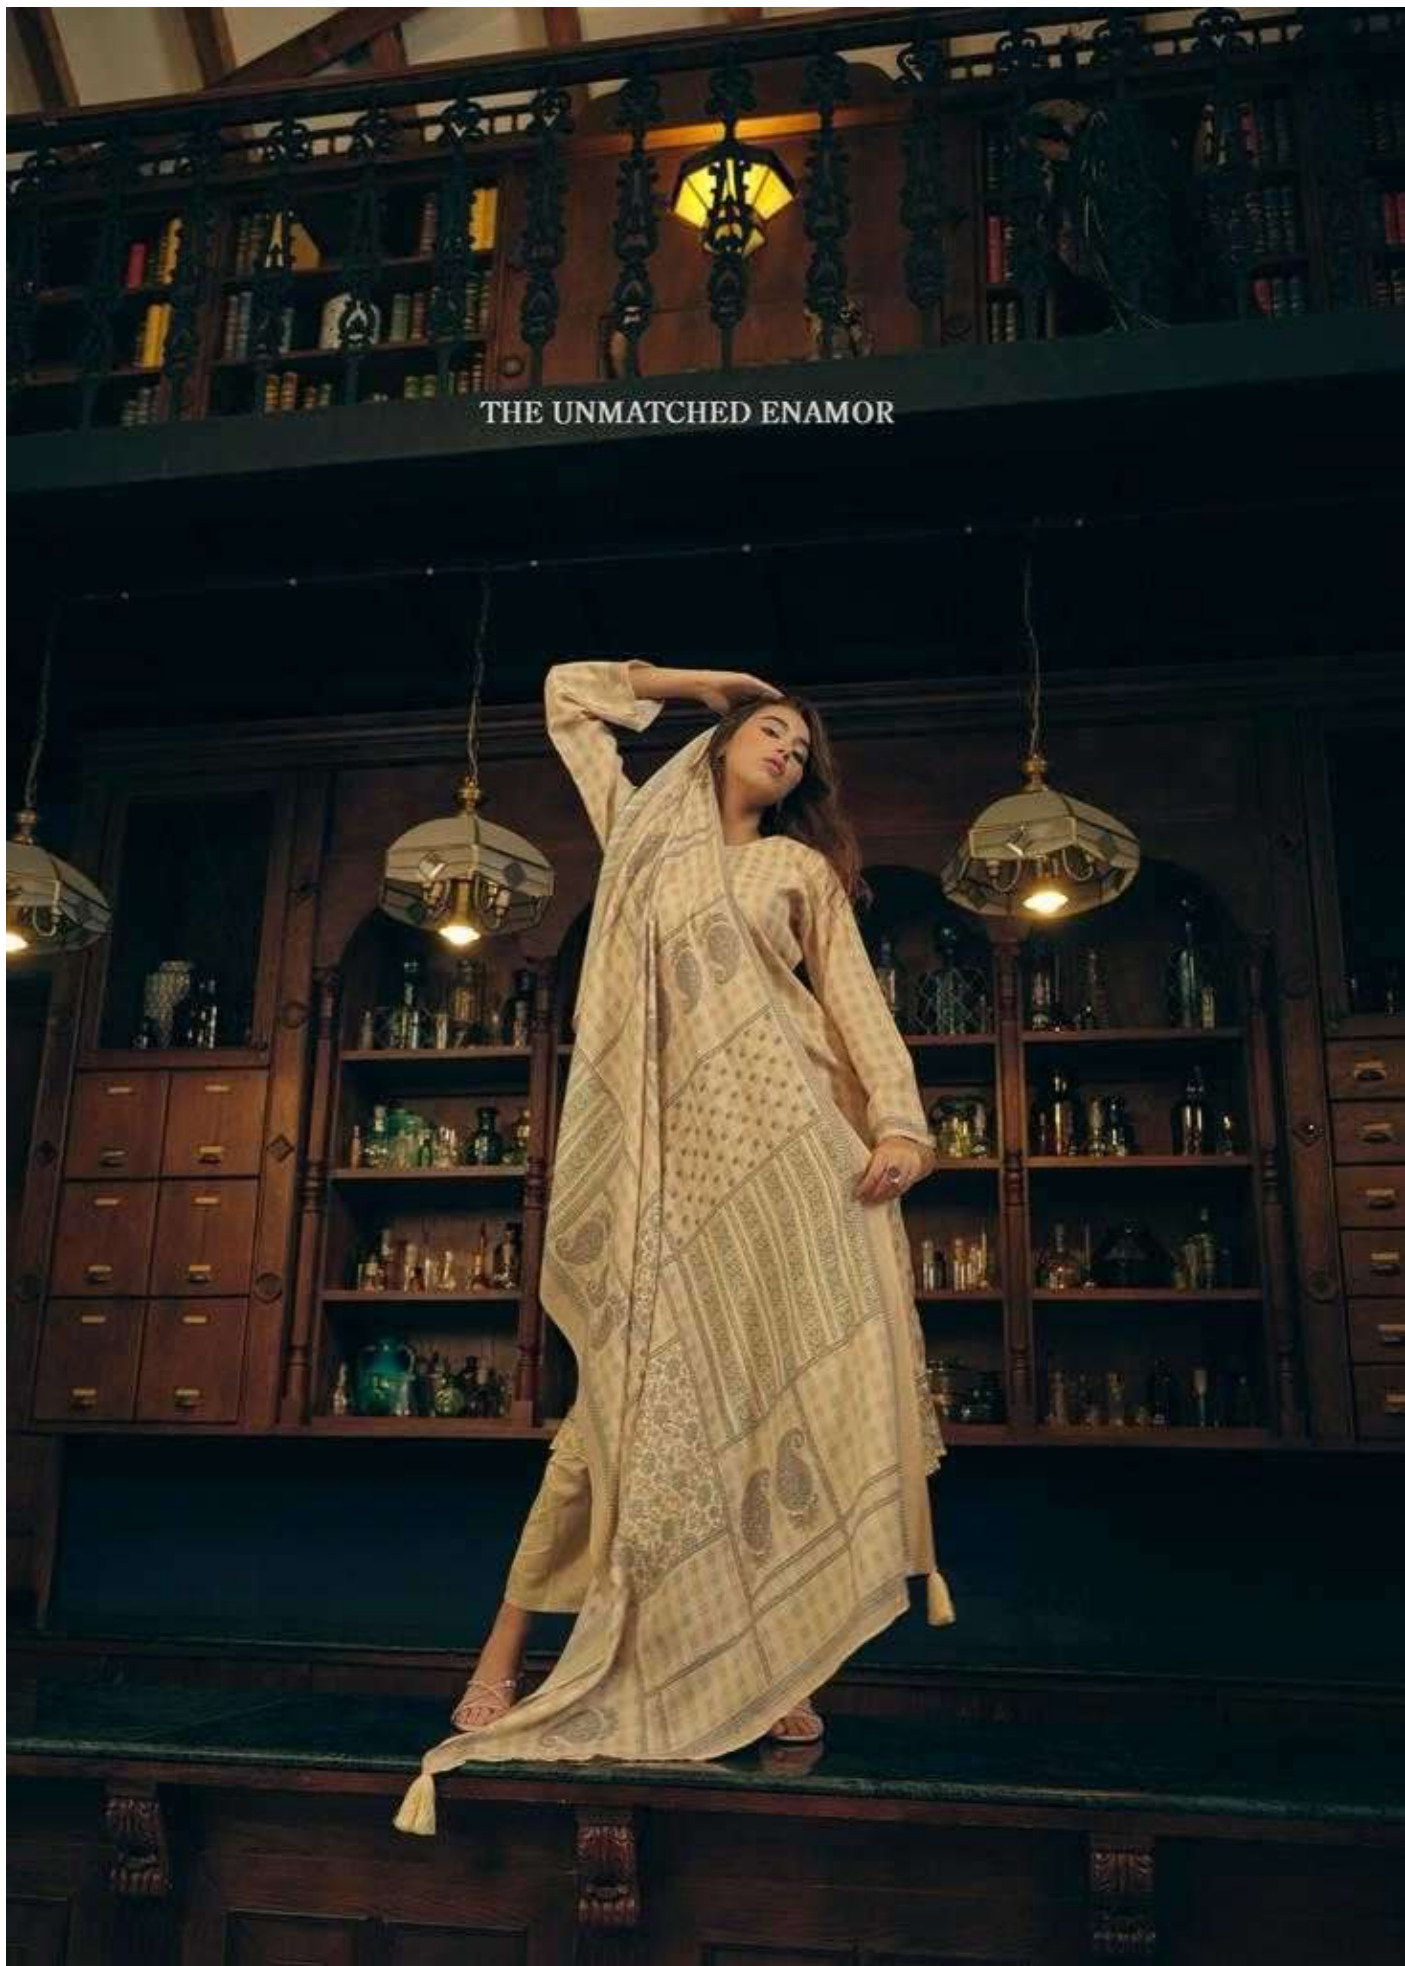

THE UNMATCHED ENAMOR