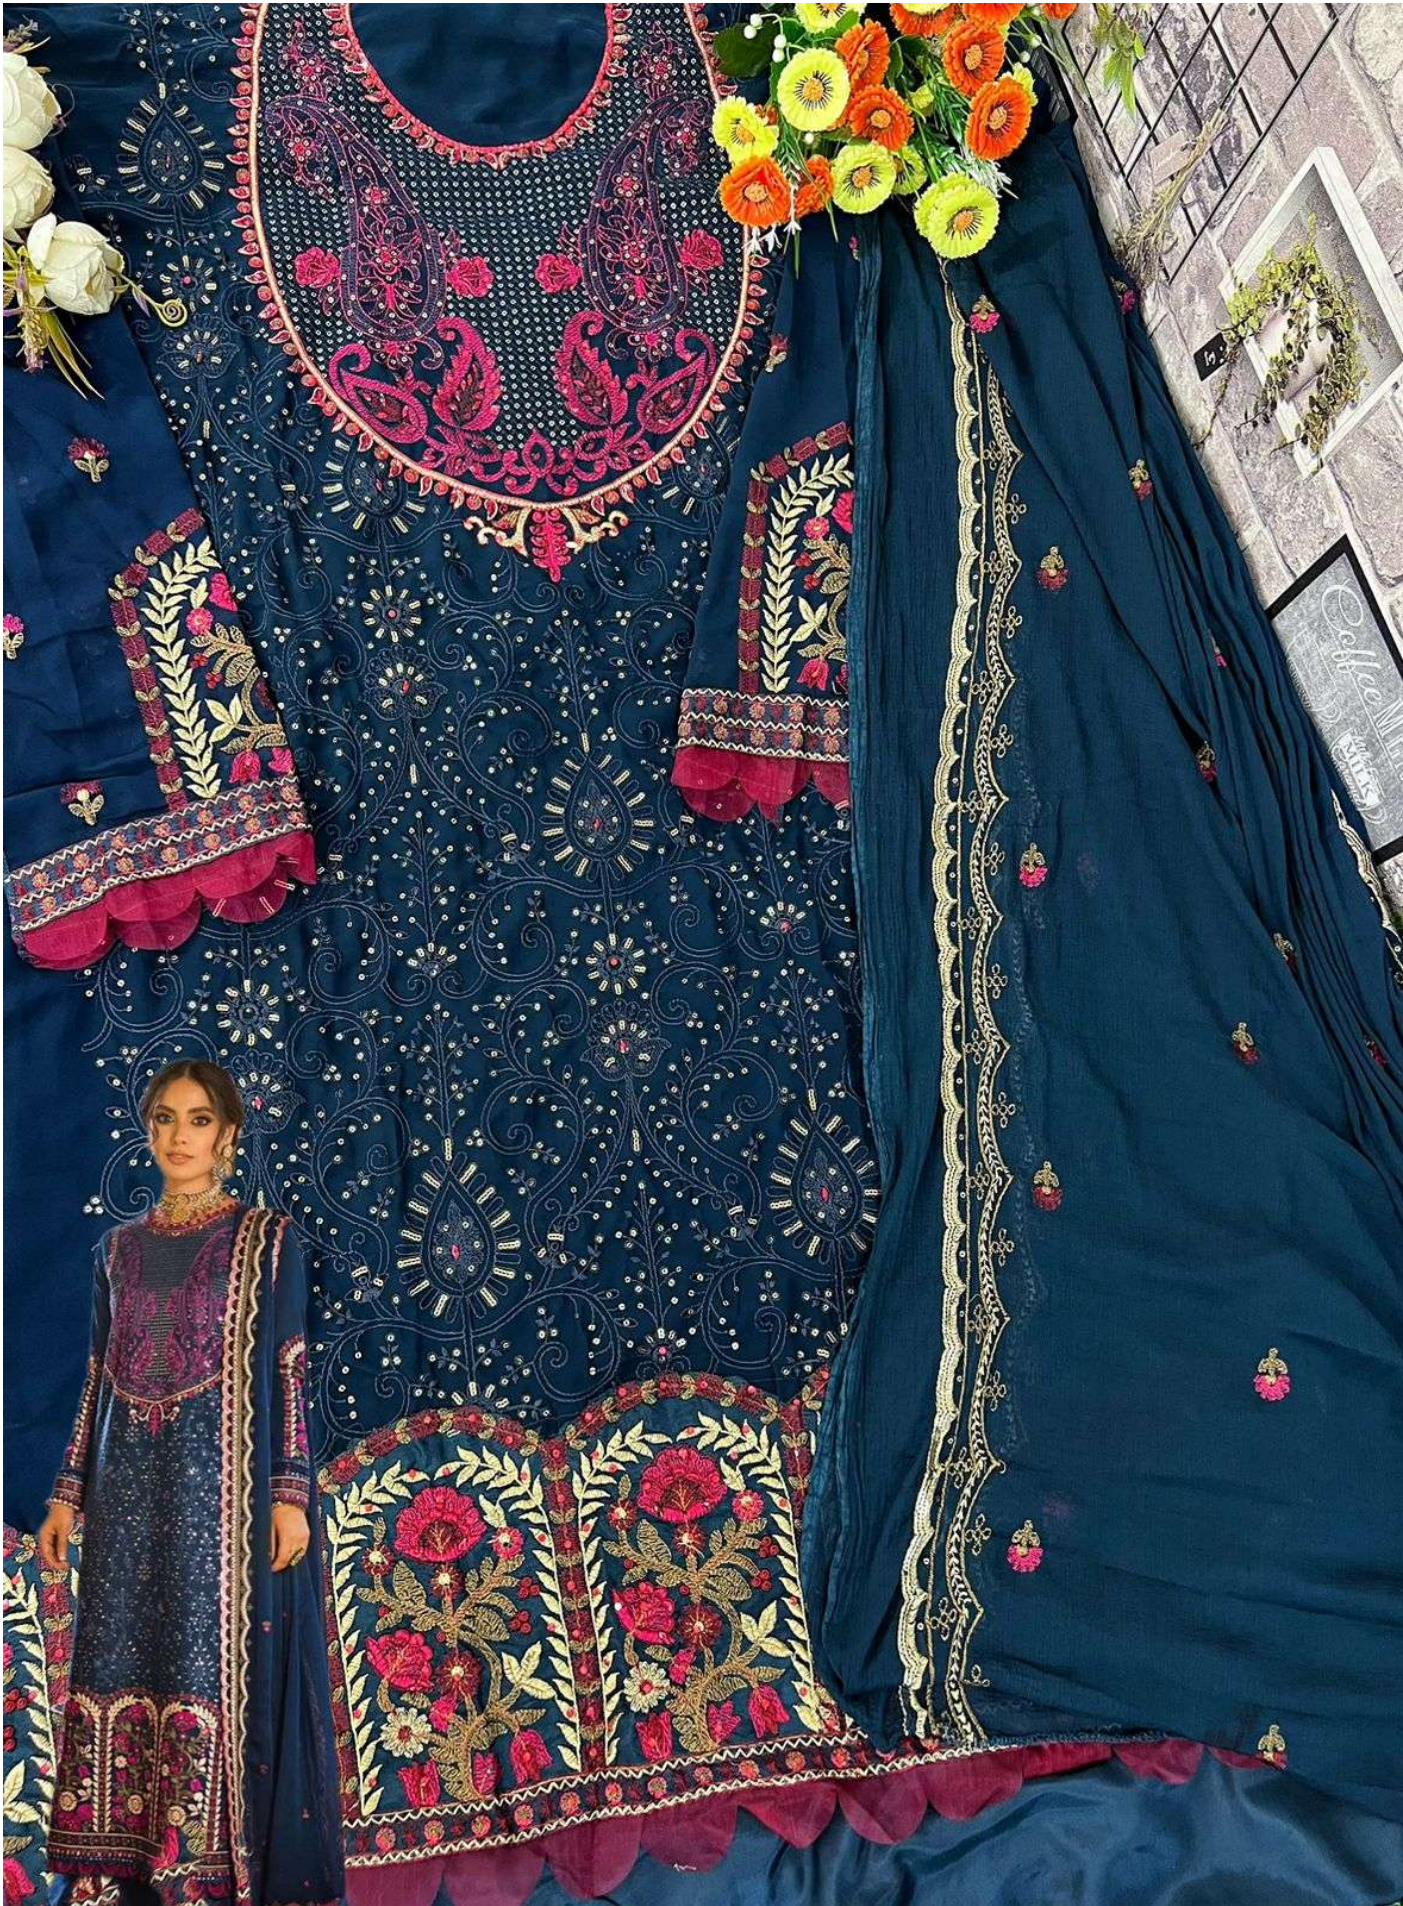

Serene[®]
Pakistani Suit
A BRAND BY MEGHA EXPORT

S - 180

TOP- FOX GEORGETTE HEAVY
EMBROIDERED
NNER+ BOTTOM - DULL SANTOON
DUPATTA - NAZNEEN HEAVY EMBROIDERED

Serene[®]
Pakistani Suit
A BRAND BY MEGHA EXPORT

S - 180

TOP- FOX GEORGETTE HEAVY
EMBROIDERED
NNER+ BOTTOM - DULL SANTOON
DUPATTA - NAZNEEN HEAVY EMBROIDERED

Serene
Pakistani Suits
DESIGNED BY
MEGHA EXPORT

Seamless
S - 180

TOP - FOX GEORGETTE HEAVY EMBROIDERED
NECK - BOTTOM - GULL SANTOON
DUPATTA - NAZSEEN HEAVY EMBROIDERED