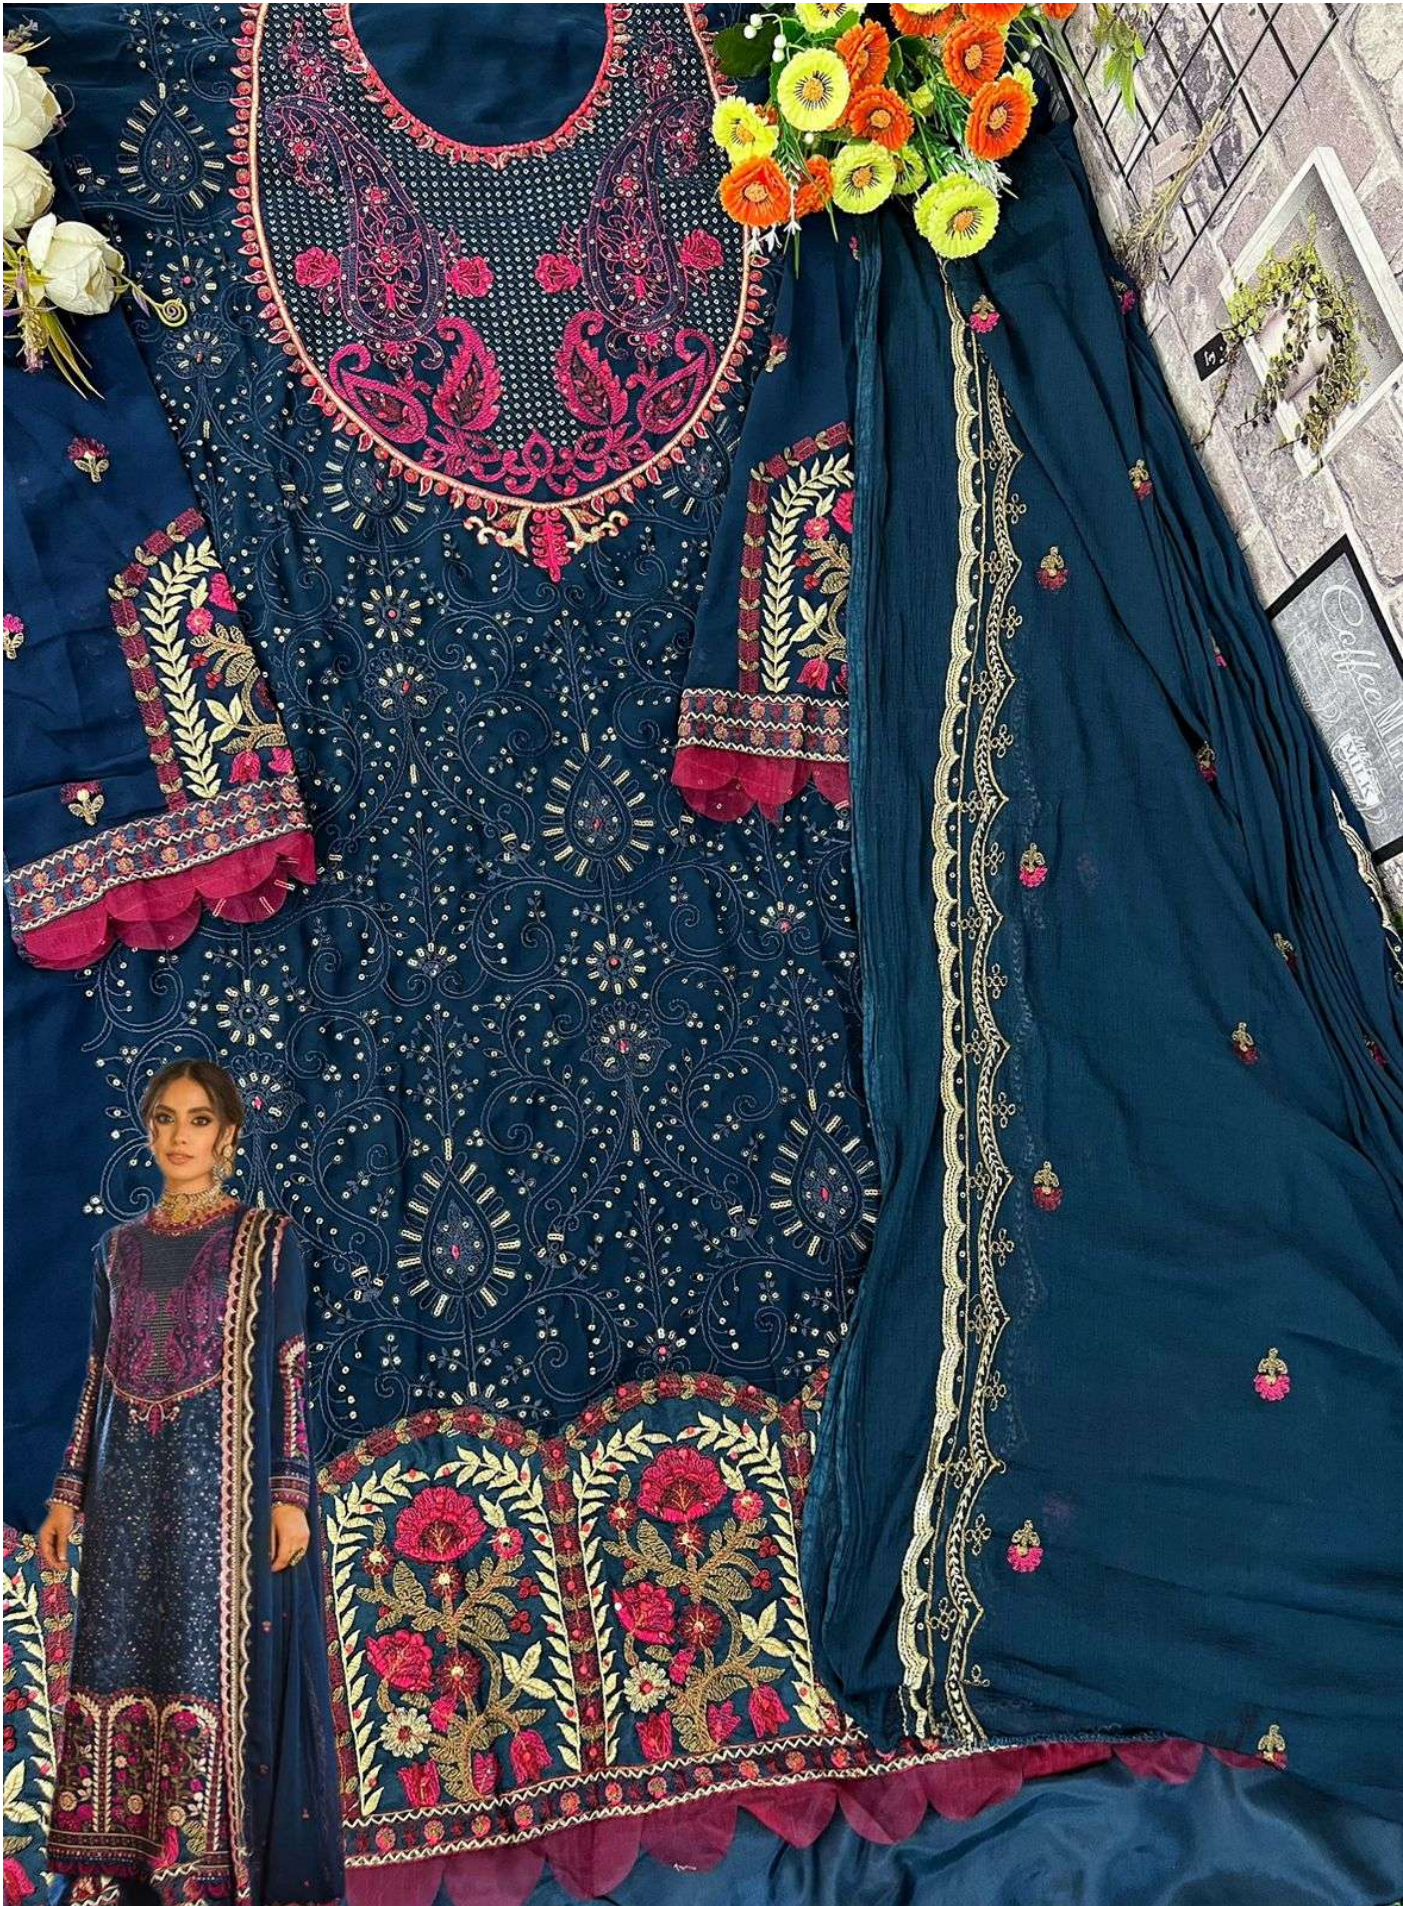

Serene[®]
Pakistani Suit

A BRAND BY MEGHA EXPORT

S - 180

TOP- FOX GEORGETTE HEAVY EMBROIDERED

NNER+ BOTTOM - DULL SANTOON

DUPATTA - NAZNEEN HEAVY EMBROIDERED

Serene[®]
Pakistani Suit

A BRAND BY **MEGHA EXPORT**

S - 180

TOP- FOX GEORGETTE HEAVY
EMBROIDERED
INNER+ BOTTOM - DULL SANTOON
DUPATTA - NAZNEEN HEAVY EMBROIDERED

Serene[®]
Pakistani Suits

DESIGNED BY
MEGHA EXPORT

Seamless
S - 180

TOP - FOX GEORGETTE HEAVY EMBROIDERED
NECK - BOTTOM - GULL SANTOON
DUPATTA - NAZSEEN HEAVY EMBROIDERED