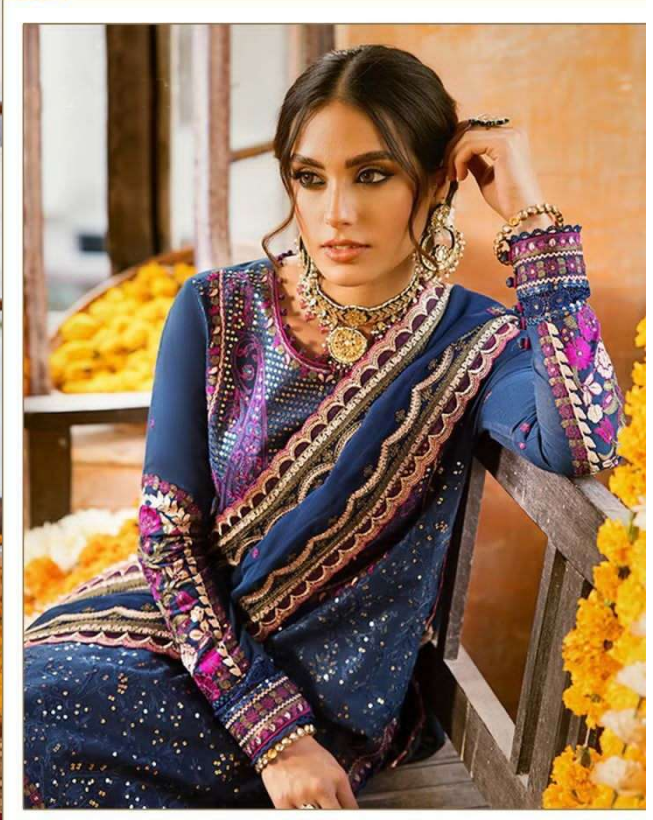

Serene[®]
Pakistani Suit

A BRAND BY **MEGHA EXPORT**

S - 180

TOP- FOX GEORGETTE HEAVY EMBROIDERED

NNER+ BOTTOM - DULL SANTOON

DUPATTA - NAZNEEN HEAVY EMBROIDERED

Serene[®]
Pakistani Suit

A BRAND BY **MEGHA EXPORT**

S - 180

TOP- FOX GEORGETTE HEAVY EMBROIDERED

NNER+ BOTTOM - DULL SANTOON

DUPATTA - NAZNEEN HEAVY EMBROIDERED

Serene[®]
Pakistani Suits

DESIGNED BY
MEGHA EXPORT

Seamless
S - 180

TOP - FOX GEORGETTE HEAVY EMBROIDERED
NECK - BOTTOM - GULL SANTOON
DUPATTA - NAZSEEN HEAVY EMBROIDERED