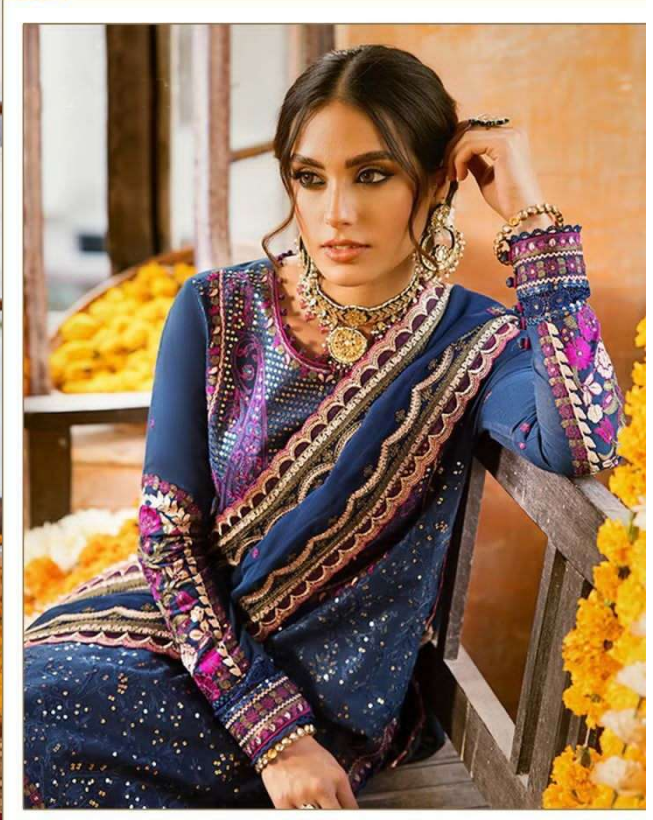

Serene[®]
Pakistani Suit

A BRAND BY MEGHA EXPORT

S - 180

TOP- FOX GEORGETTE HEAVY EMBROIDERED

NNER+ BOTTOM - DULL SANTOON

DUPATTA - NAZNEEN HEAVY EMBROIDERED

Serene[®]
Pakistani Suit

A BRAND BY **MEGHA EXPORT**

S - 180

TOP- FOX GEORGETTE HEAVY
EMBROIDERED
INNER+ BOTTOM - DULL SANTOON
DUPATTA - NAZNEEN HEAVY EMBROIDERED

Serene[®]
Pakistani Suits

DESIGNED BY
MEGHA EXPORT

Seamless
S - 180

TOP - FOX GEORGETTE HEAVY EMBROIDERED
NECK - BOTTOM - GULL SANTOON
DUPATTA - NAZSEEN HEAVY EMBROIDERED