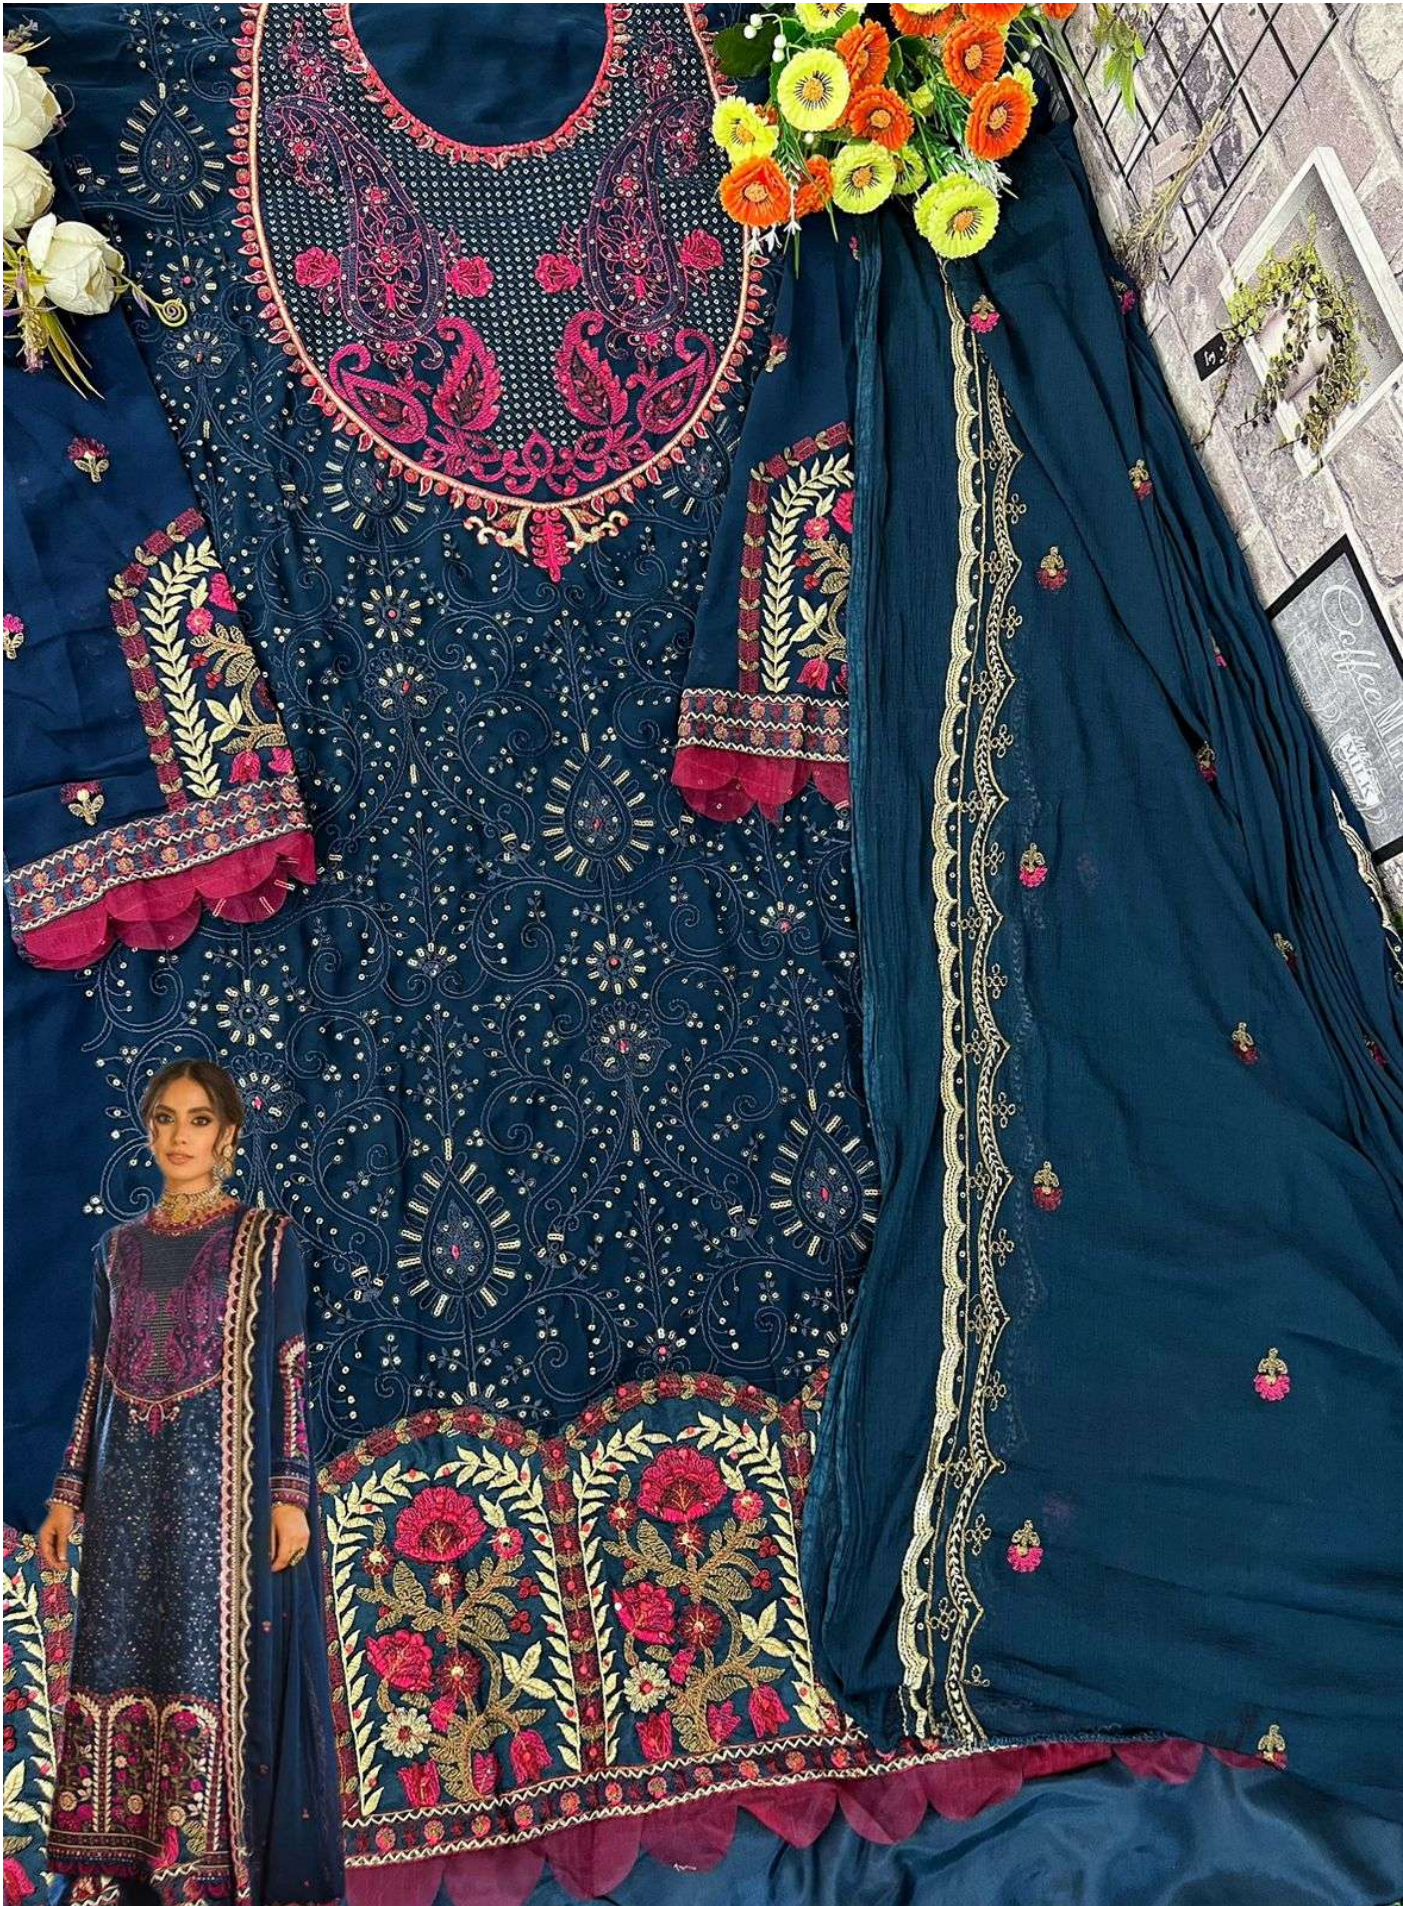

Serene[®]
Pakistani Suit

A BRAND BY **MEGHA EXPORT**

S - 180

TOP- FOX GEORGETTE HEAVY EMBROIDERED

NNER+ BOTTOM - DULL SANTOON

DUPATTA - NAZNEEN HEAVY EMBROIDERED

Serene[®]
Pakistani Suit

A BRAND BY **MEGHA EXPORT**

S - 180

TOP- FOX GEORGETTE HEAVY EMBROIDERED

NNER+ BOTTOM - DULL SANTOON

DUPATTA - NAZNEEN HEAVY EMBROIDERED

Serene[®]
Pakistani Suits

DESIGNED BY
MEGHA EXPORT

Seamless
S - 180

TOP - FOX GEORGETTE HEAVY EMBROIDERED
NECK - BOTTOM - GULL SANTOON
DUPATTA - NAZSEEN HEAVY EMBROIDERED