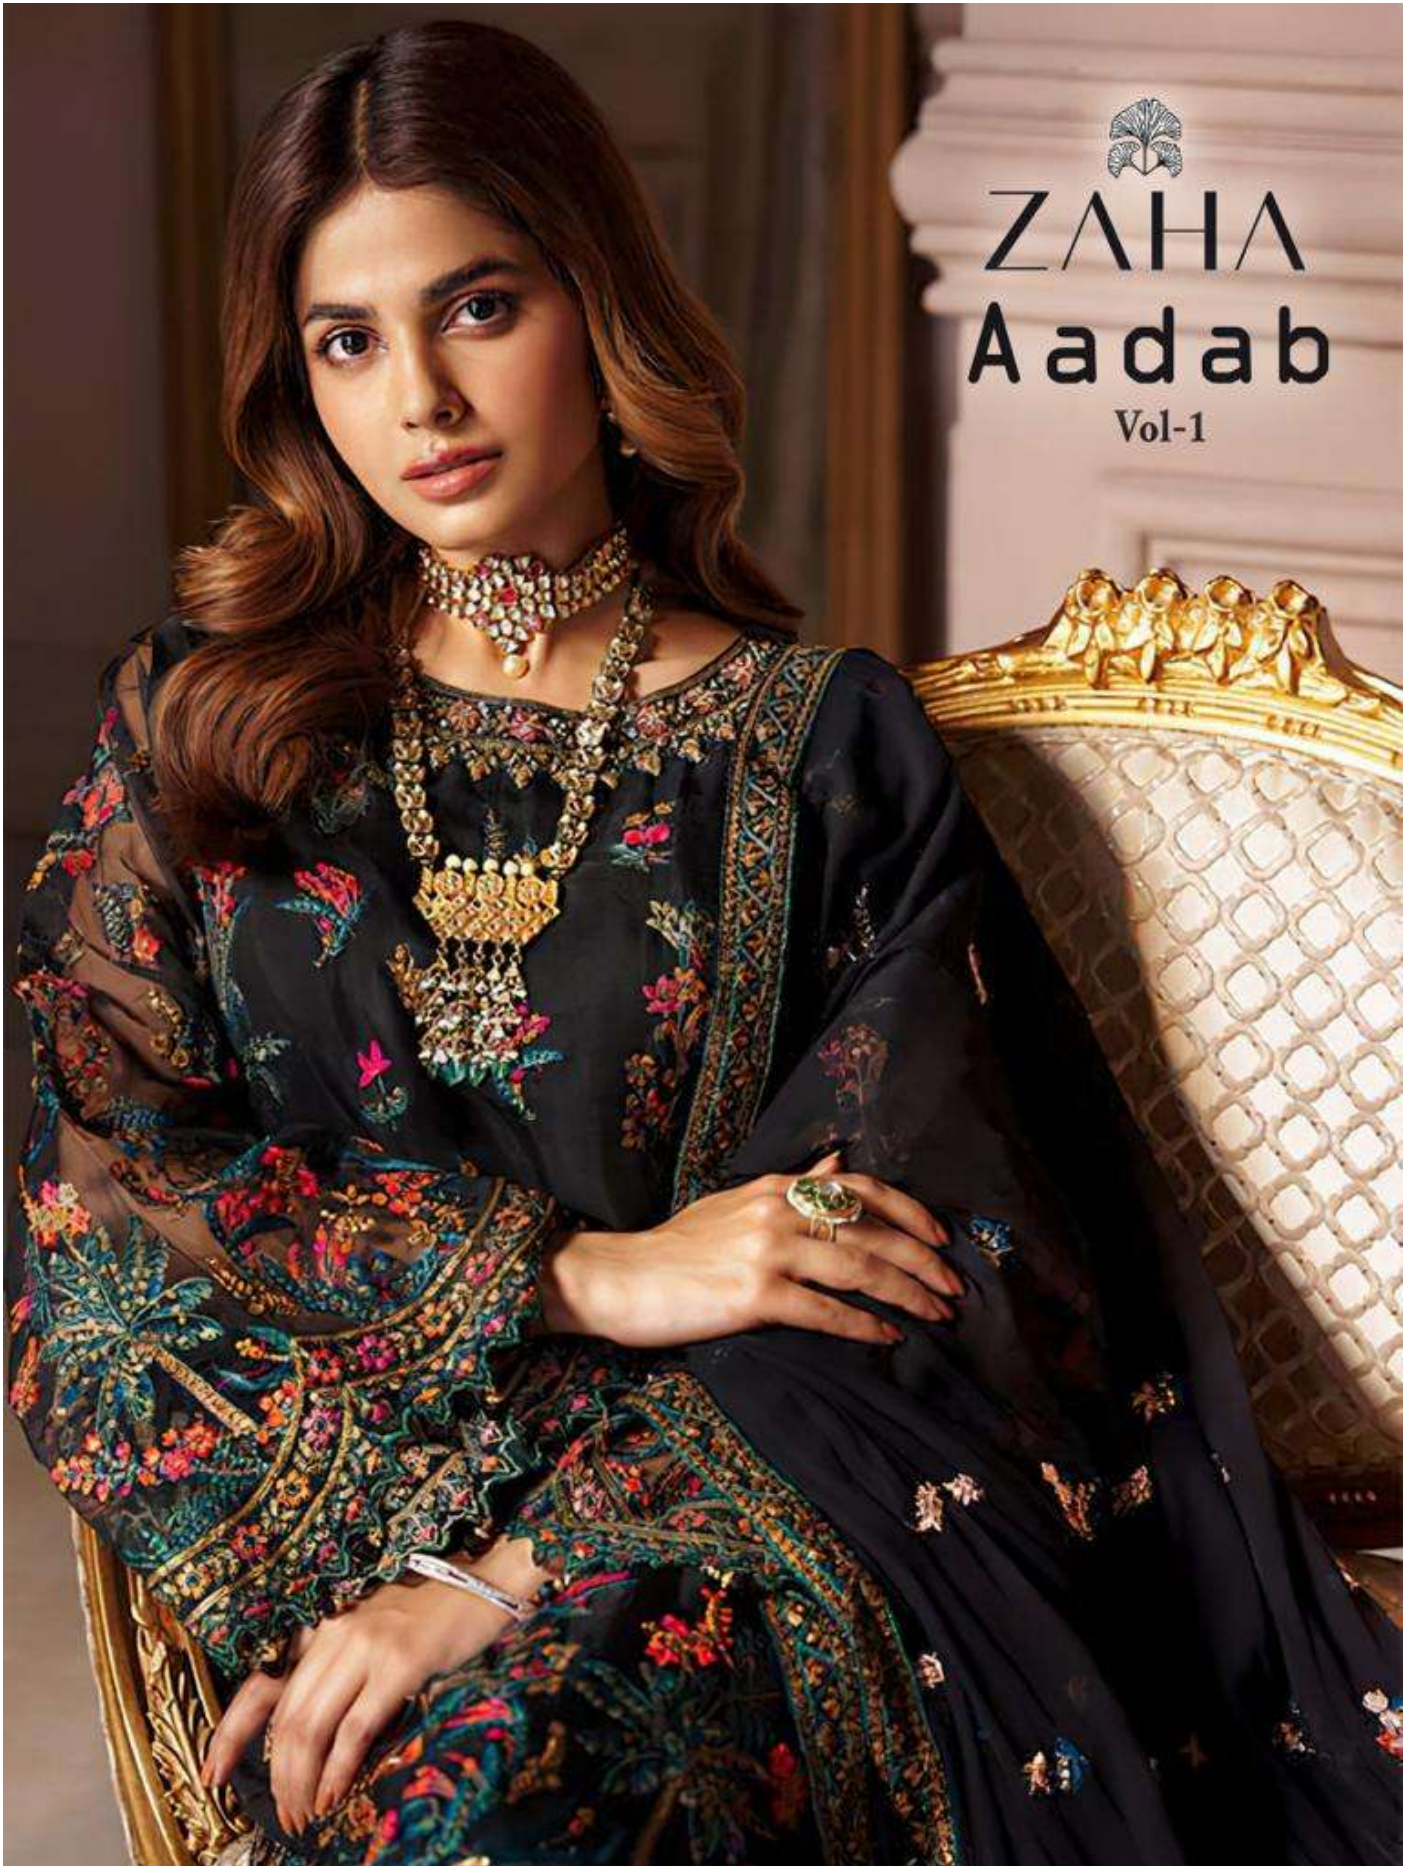

ZAHA Aadab

Vol-1