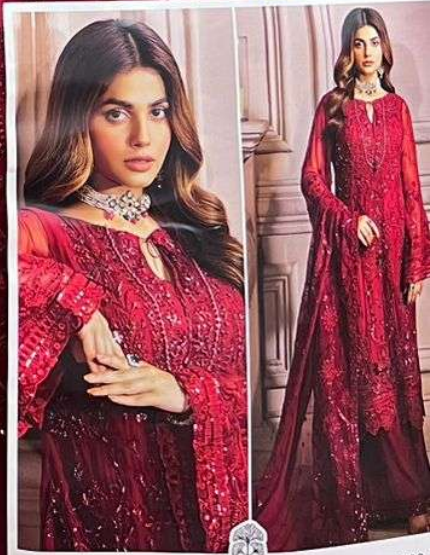

D.No.10205

TOP Faux Georgette
with Embroidery

BOTTOM-INNER Dull santoon

DUPATTA Nazmin with
Embroidery

**ZAHA**

Aadab

Vol-1

TOP Faux Georgette
with Embroidery

BOTTOM-INNER
Dull santoon

DUPATTA Nazmin with
Embroidery

10203

10204

10205

Aadab ZAHA D.No. 10203
Vol-1
TOP Faux Georgette with Embroidery
BOTTOM-INNER Dull santoon
DUPATTA Nazmin w Embroid

ZAHA Aadab

Vol-1

Aadab ZAHNA
Vol-1

TOP Faux Georgette with Embroidery. BOTTOM-INNER Dull satin

Aadab
Vol-1

ZAHA

D.No.10203

TOP Faux Georgette
with Embroidery

BOTTOM-INNER Dull santoon

DUPATTA Nazmin with
Embroidery