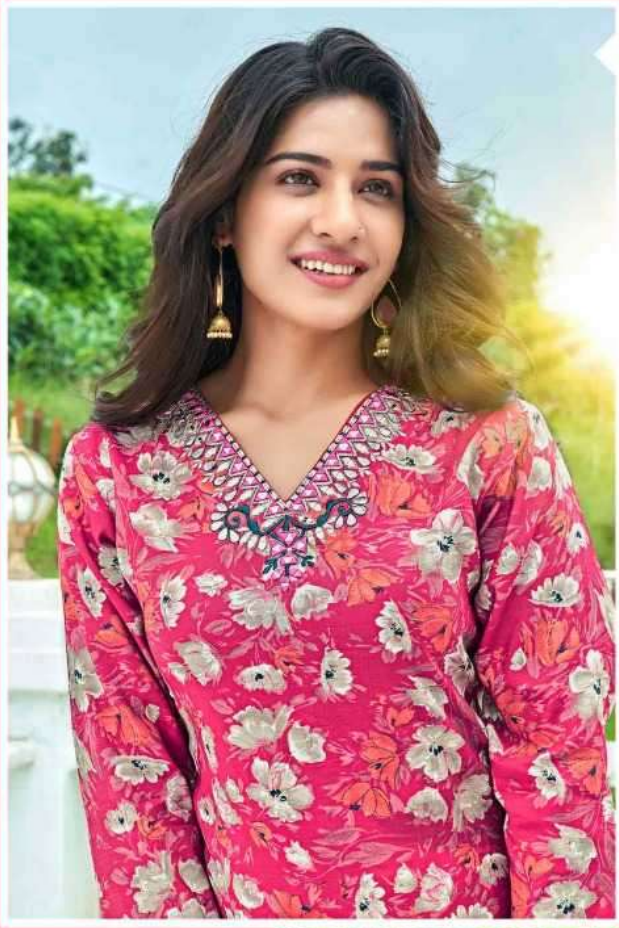

Moments ◆ STYLE IS PRIMARILY A MATTER OF INSTINCT