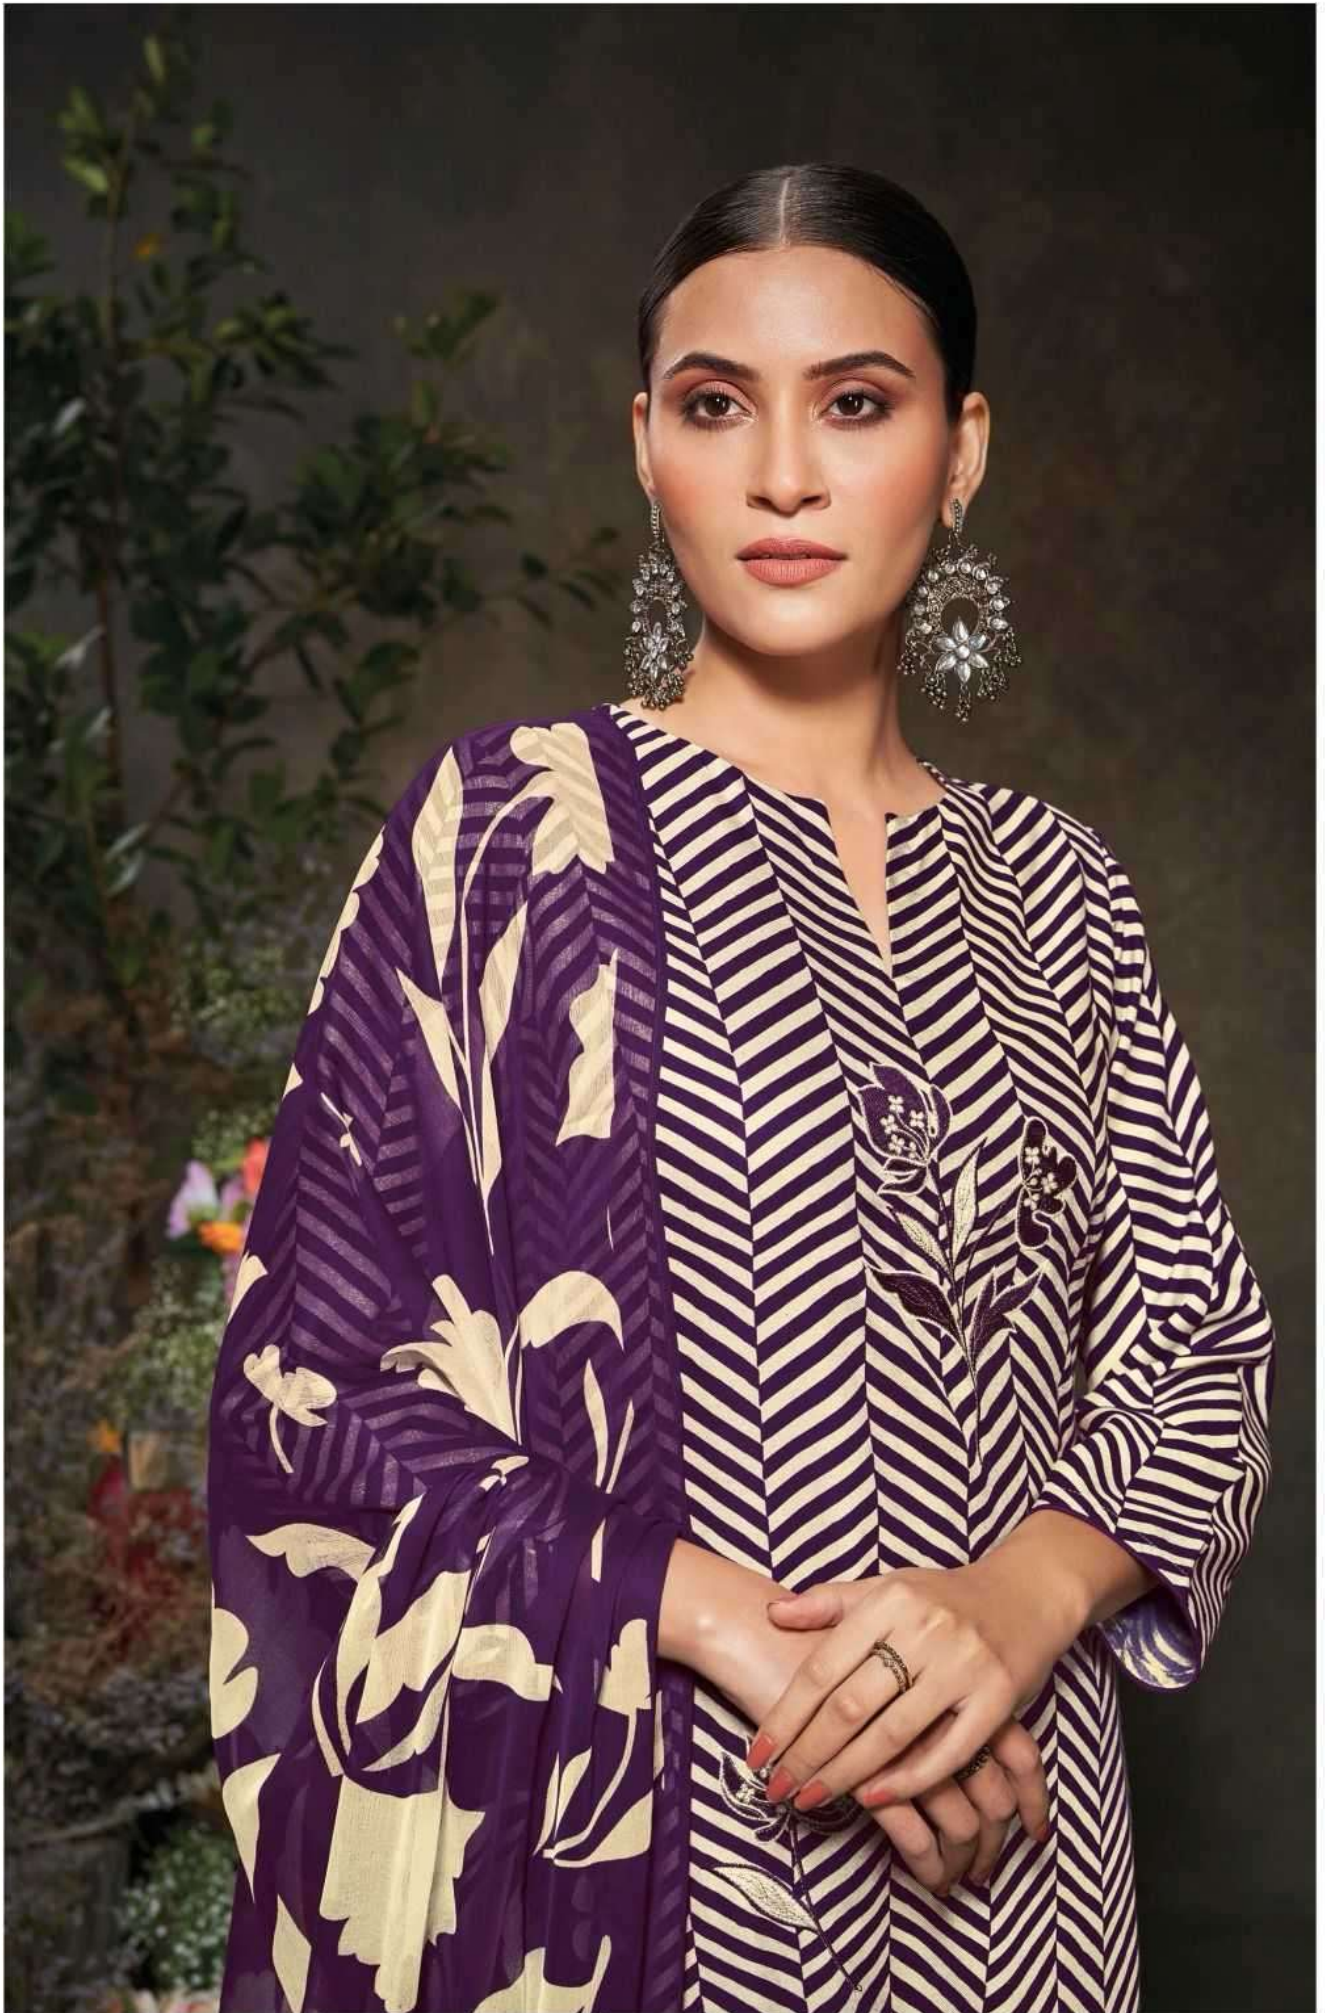

Ganga®

Punarvasu

S2045

S2045-B

S2045-C

S2045-A

S2045-B

S2045-C

S2045-D

Ganga®
Punarvasu
S2045- A/B/C/D

S2045-D

S2045-C

PRODUCT NAME	<i>PUNARVASU</i>
D.NO.	S2045
DESCRIPTION	<p>TOP PREMIUM PURE PASHMINA PRINTED WITH EMBROIDERY AND LACE ON DAMAN</p> <p>BOTTOM PREMIUM PURE PASHMINA SOLID COLOUR</p> <p>DUPATTA PURE CHIFFON PRINTED</p>
HSN CODE	540834
WHOLESALE PRICE	1615/- EACH+GST(EXTRA)