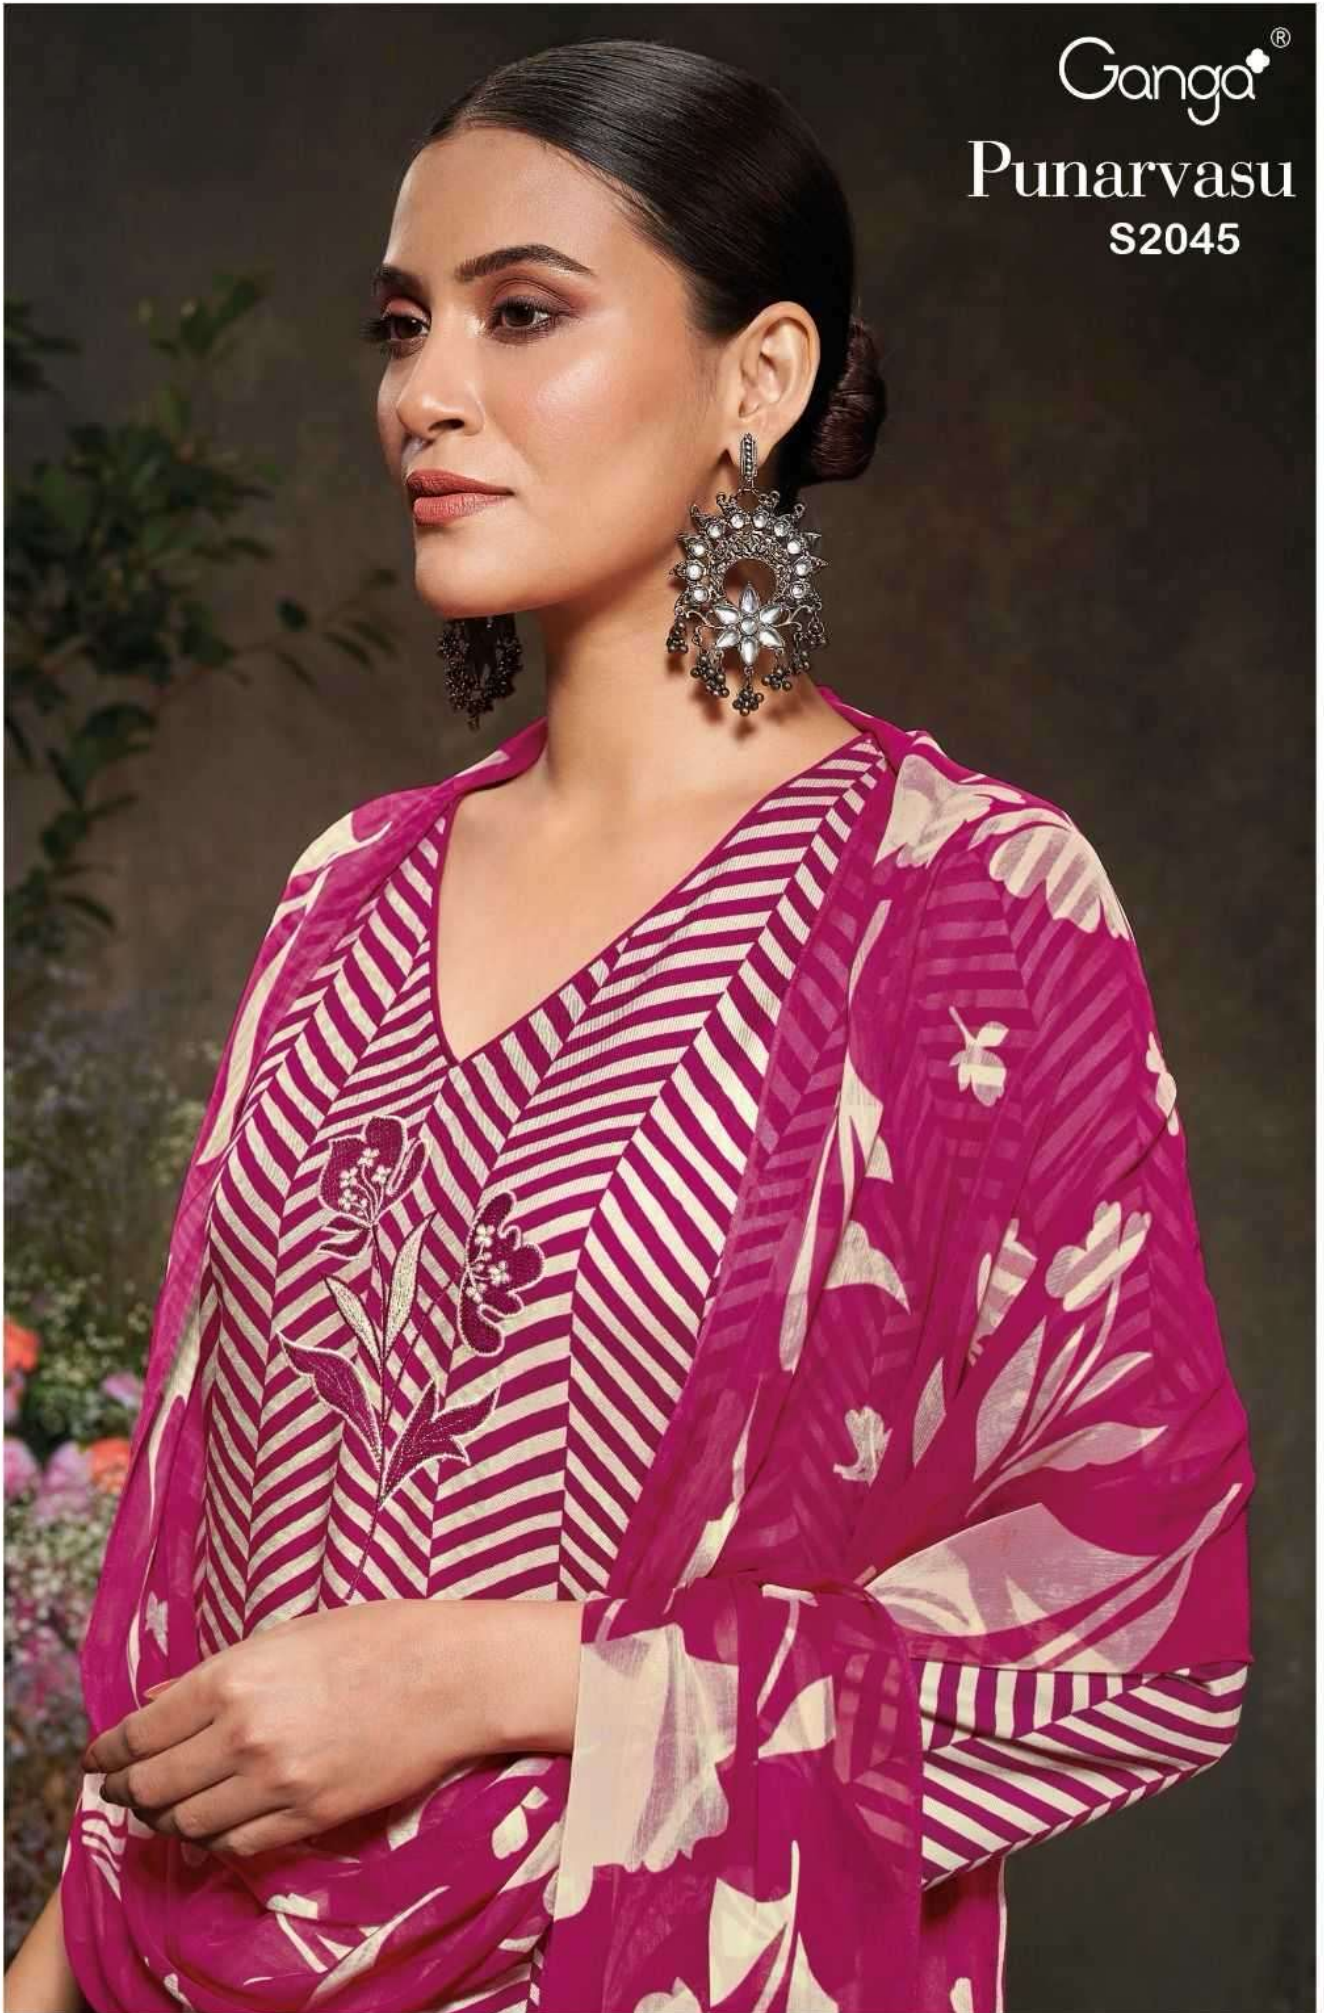

Ganga®

Punarvasu

S2045

S2045-B

S2045-C

S2045-A

S2045-B

S2045-C

S2045-D

Ganga®  
Punarvasu  
S2045- A/B/C/D

S2045-D

S2045-C

PRODUCT NAME	<b><i>PUNARVASU</i></b>
D.NO.	S2045
DESCRIPTION	<b>TOP</b> PREMIUM PURE PASHMINA PRINTED WITH EMBROIDERY AND LACE ON DAMAN <b>BOTTOM</b> PREMIUM PURE PASHMINA SOLID COLOUR <b>DUPATTA</b> PURE CHIFFON PRINTED
HSN CODE	<b>540834</b>
WHOLESALE PRICE	<b>1615/- EACH+GST(EXTRA)</b>