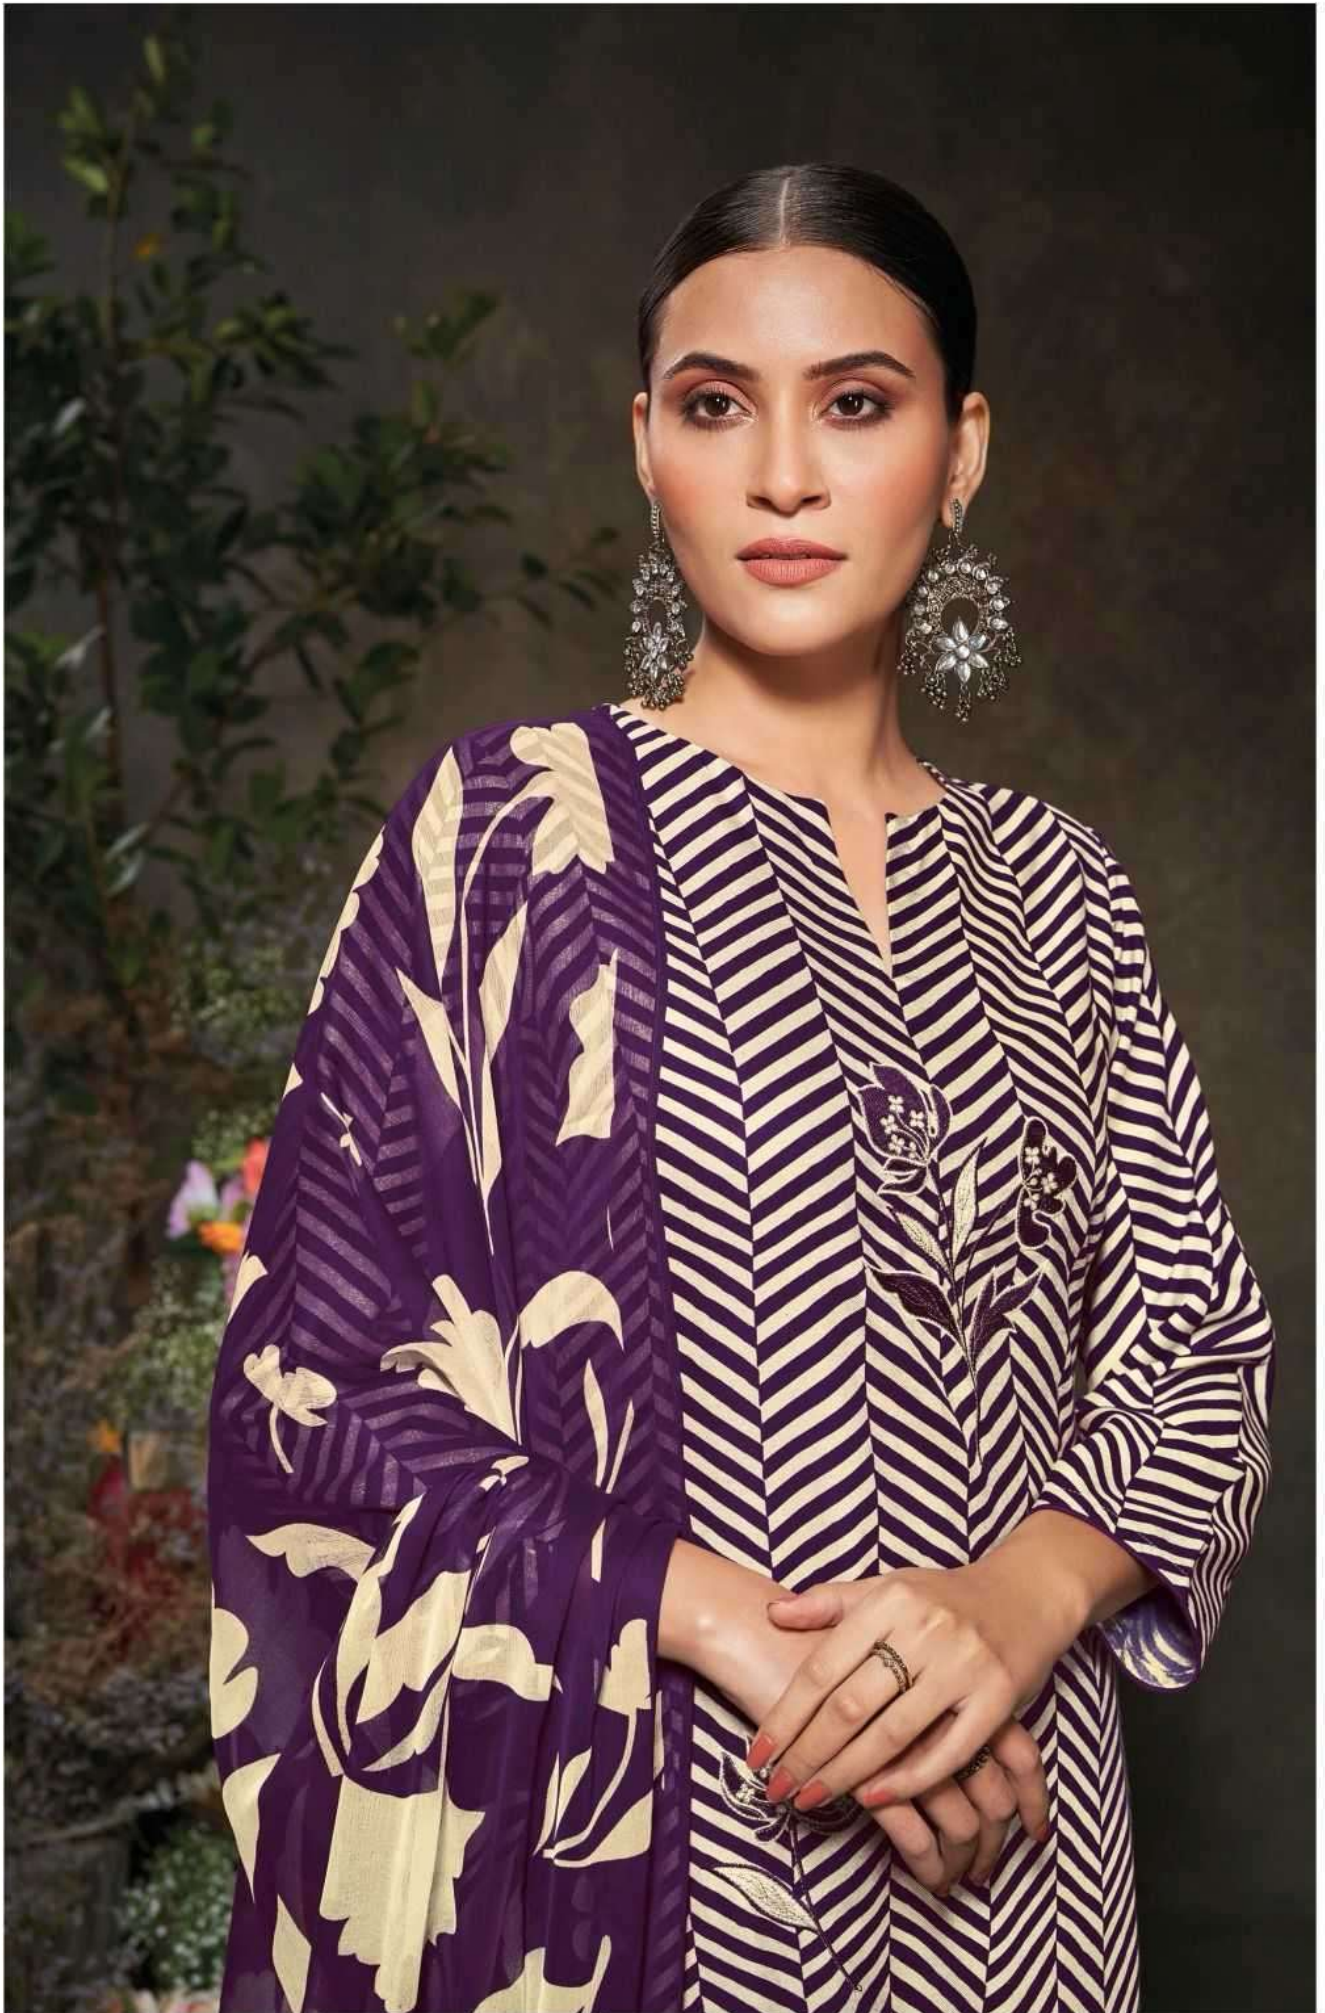

Ganga®

Punarvasu

S2045

S2045-B

S2045-C

S2045-A

S2045-B

S2045-C

S2045-D

Ganga®  
Punarvasu  
S2045- A/B/C/D

S2045-D

S2045-C

PRODUCT NAME	<b><i>PUNARVASU</i></b>
D.NO.	S2045
DESCRIPTION	<b>TOP</b> PREMIUM PURE PASHMINA PRINTED WITH EMBROIDERY AND LACE ON DAMAN <b>BOTTOM</b> PREMIUM PURE PASHMINA SOLID COLOUR <b>DUPATTA</b> PURE CHIFFON PRINTED
HSN CODE	<b>540834</b>
WHOLESALE PRICE	<b>1615/- EACH+GST(EXTRA)</b>