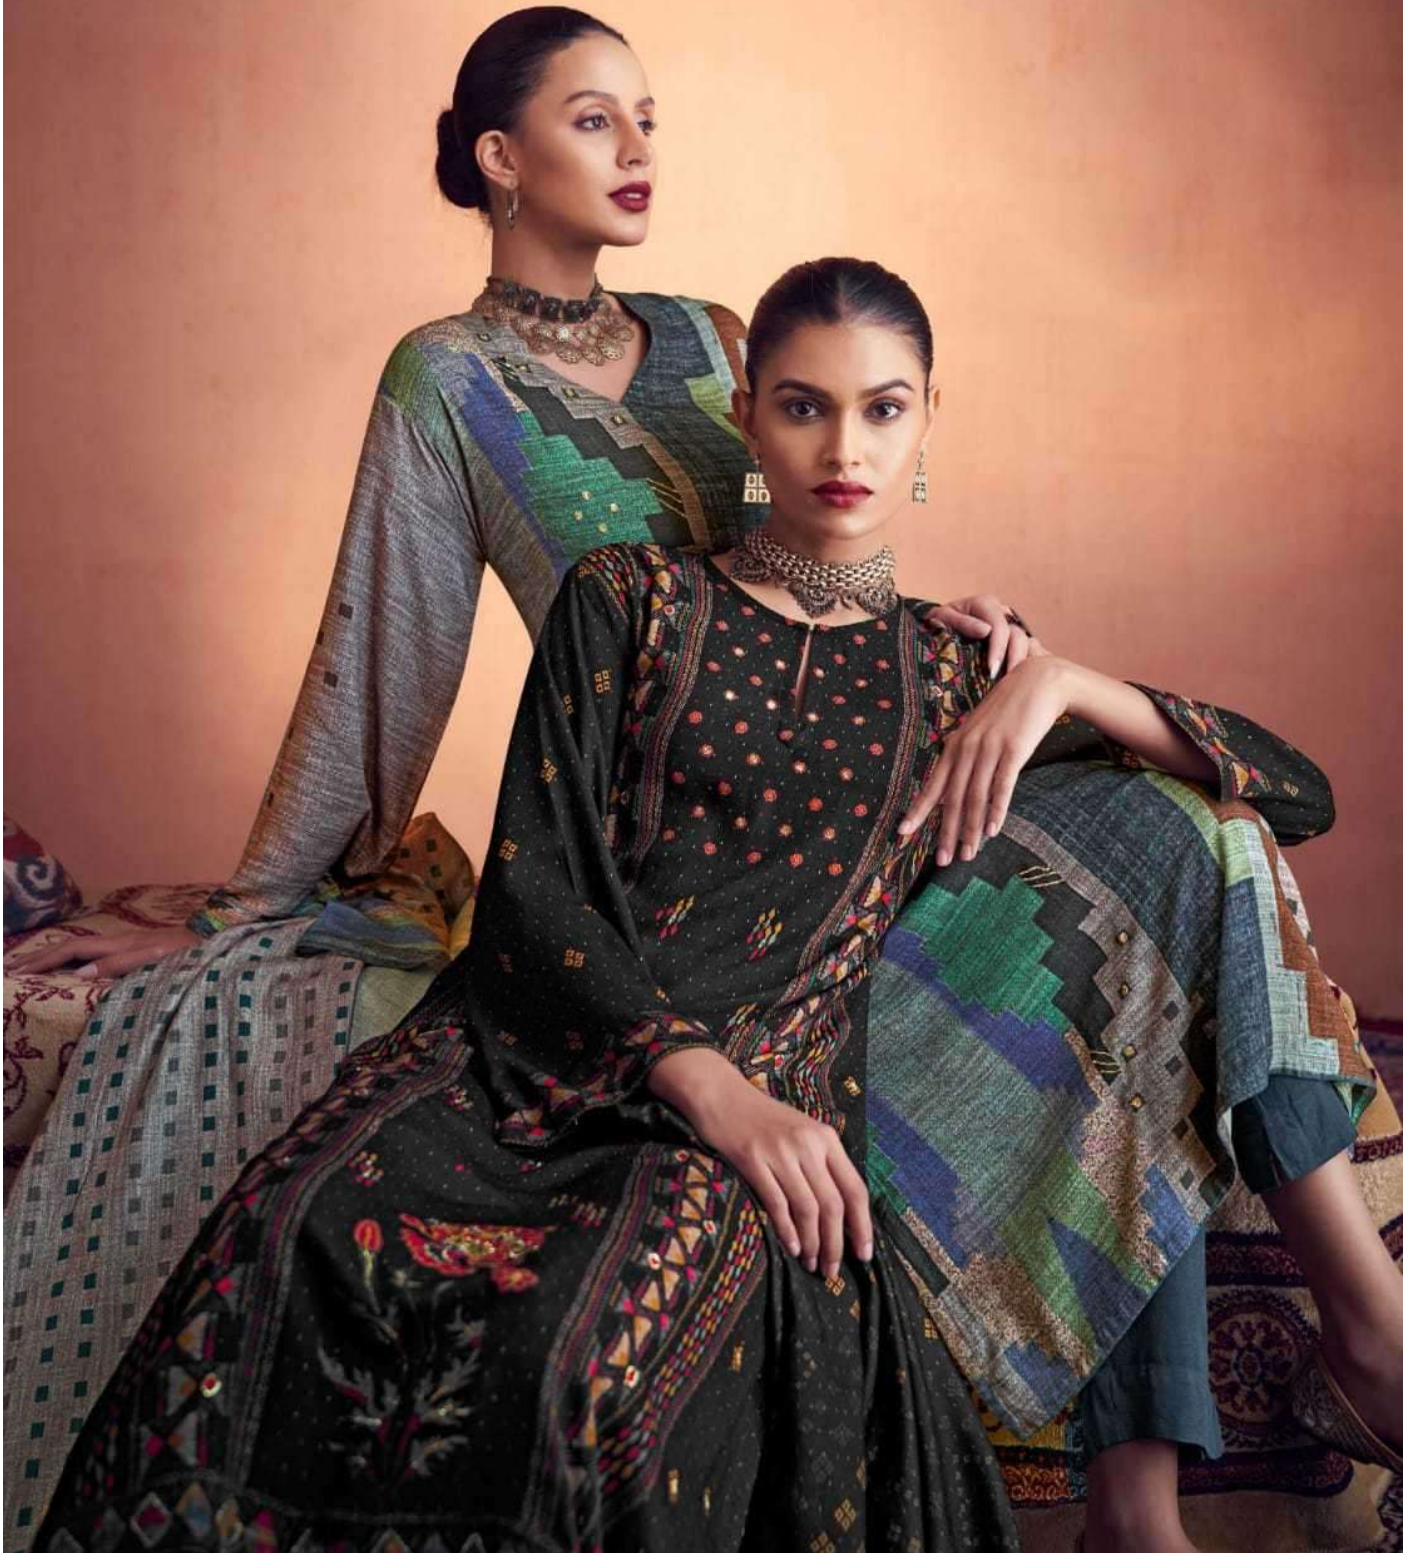

S A R G®
KIIIM