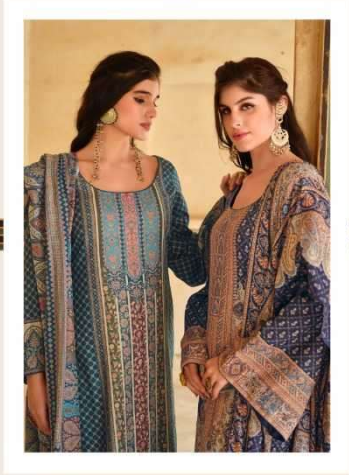

Fida
A Brand by LCFM