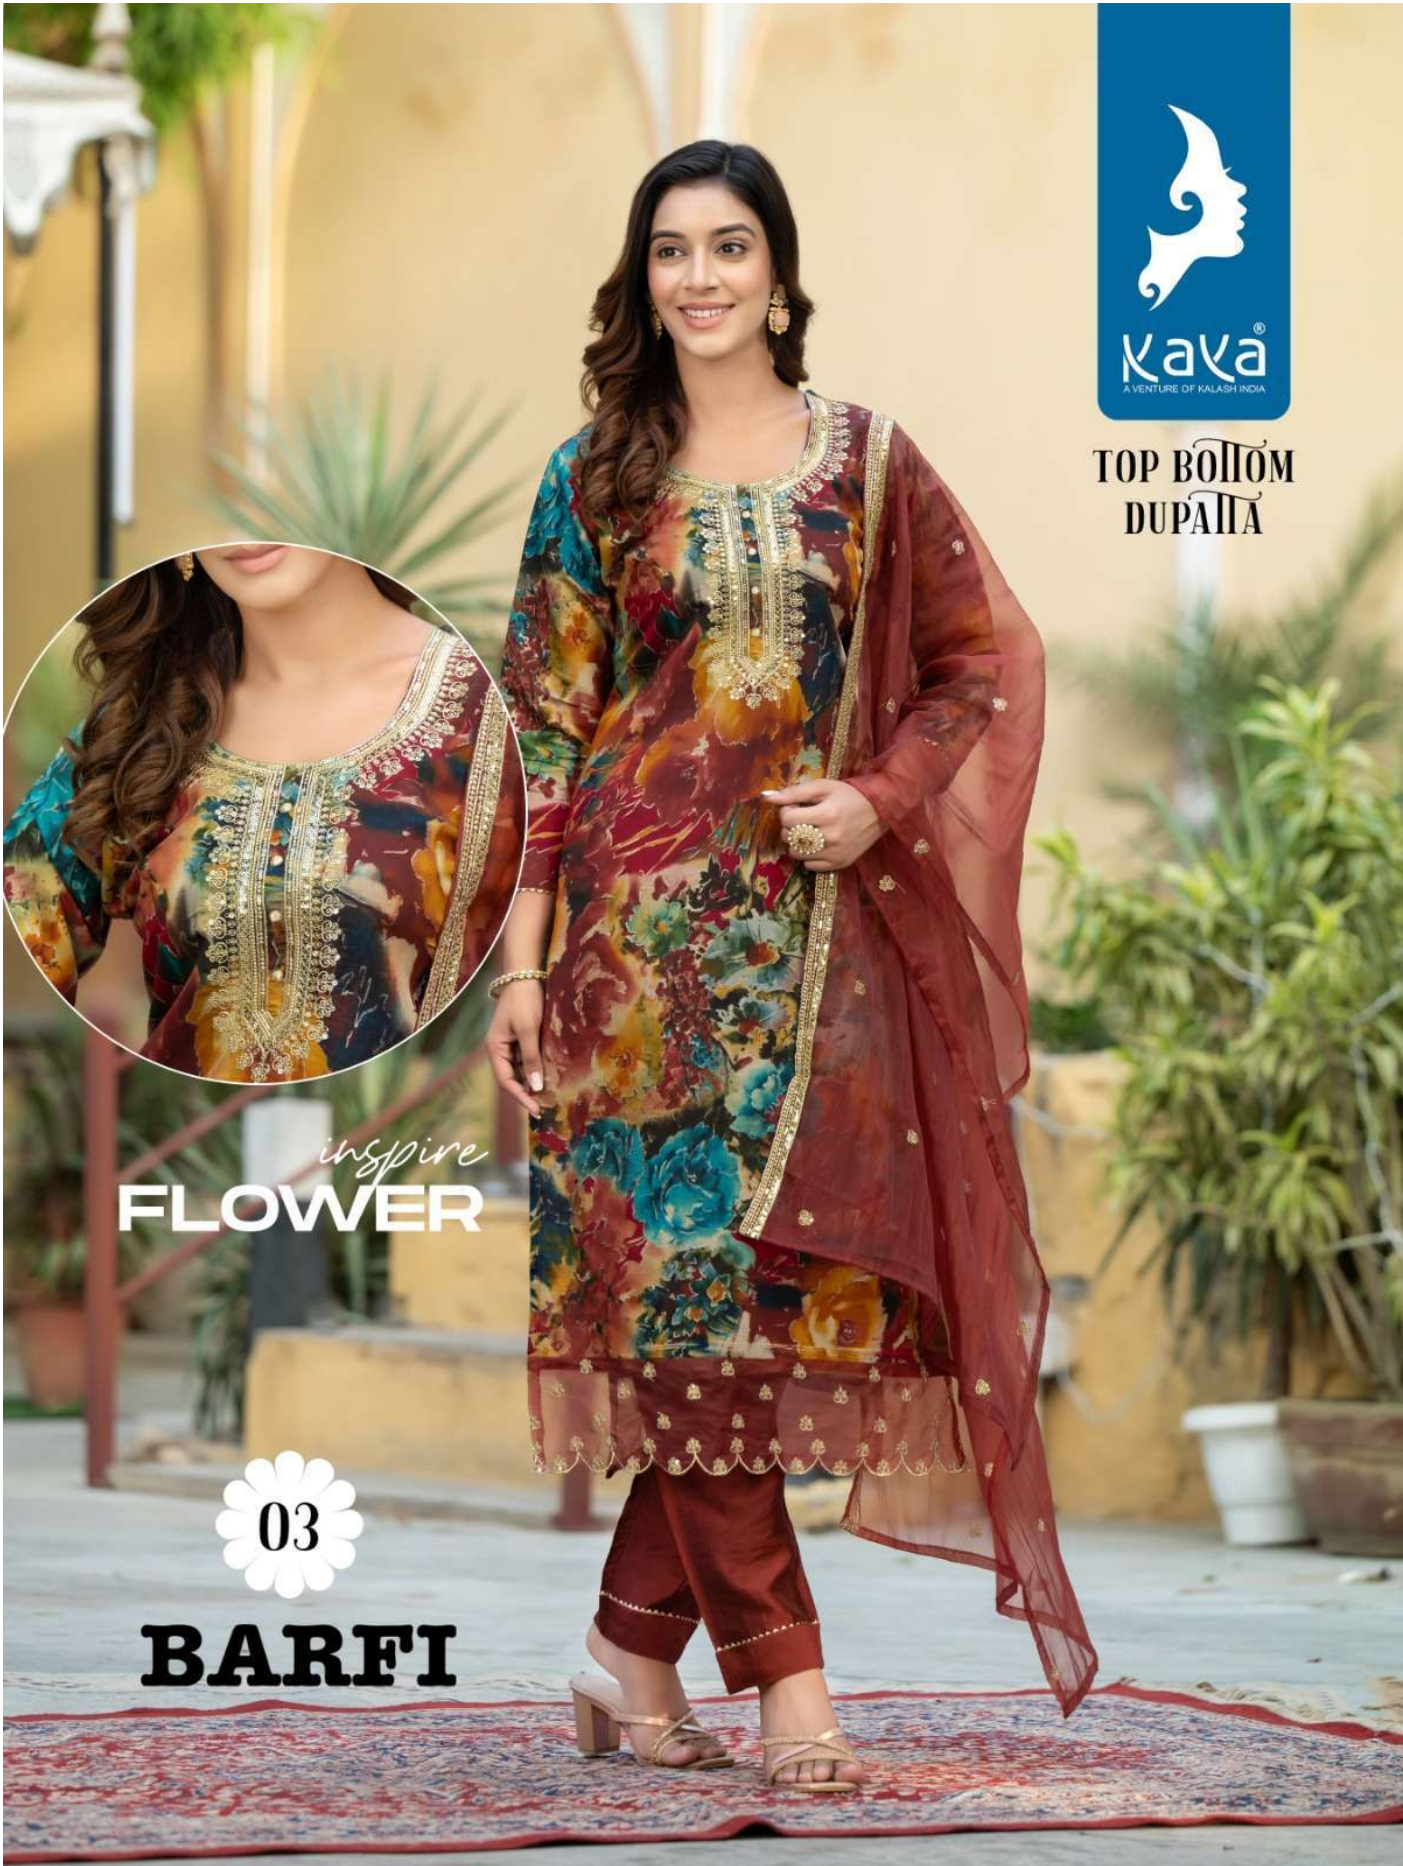

inspire
FLOWER

BARFI