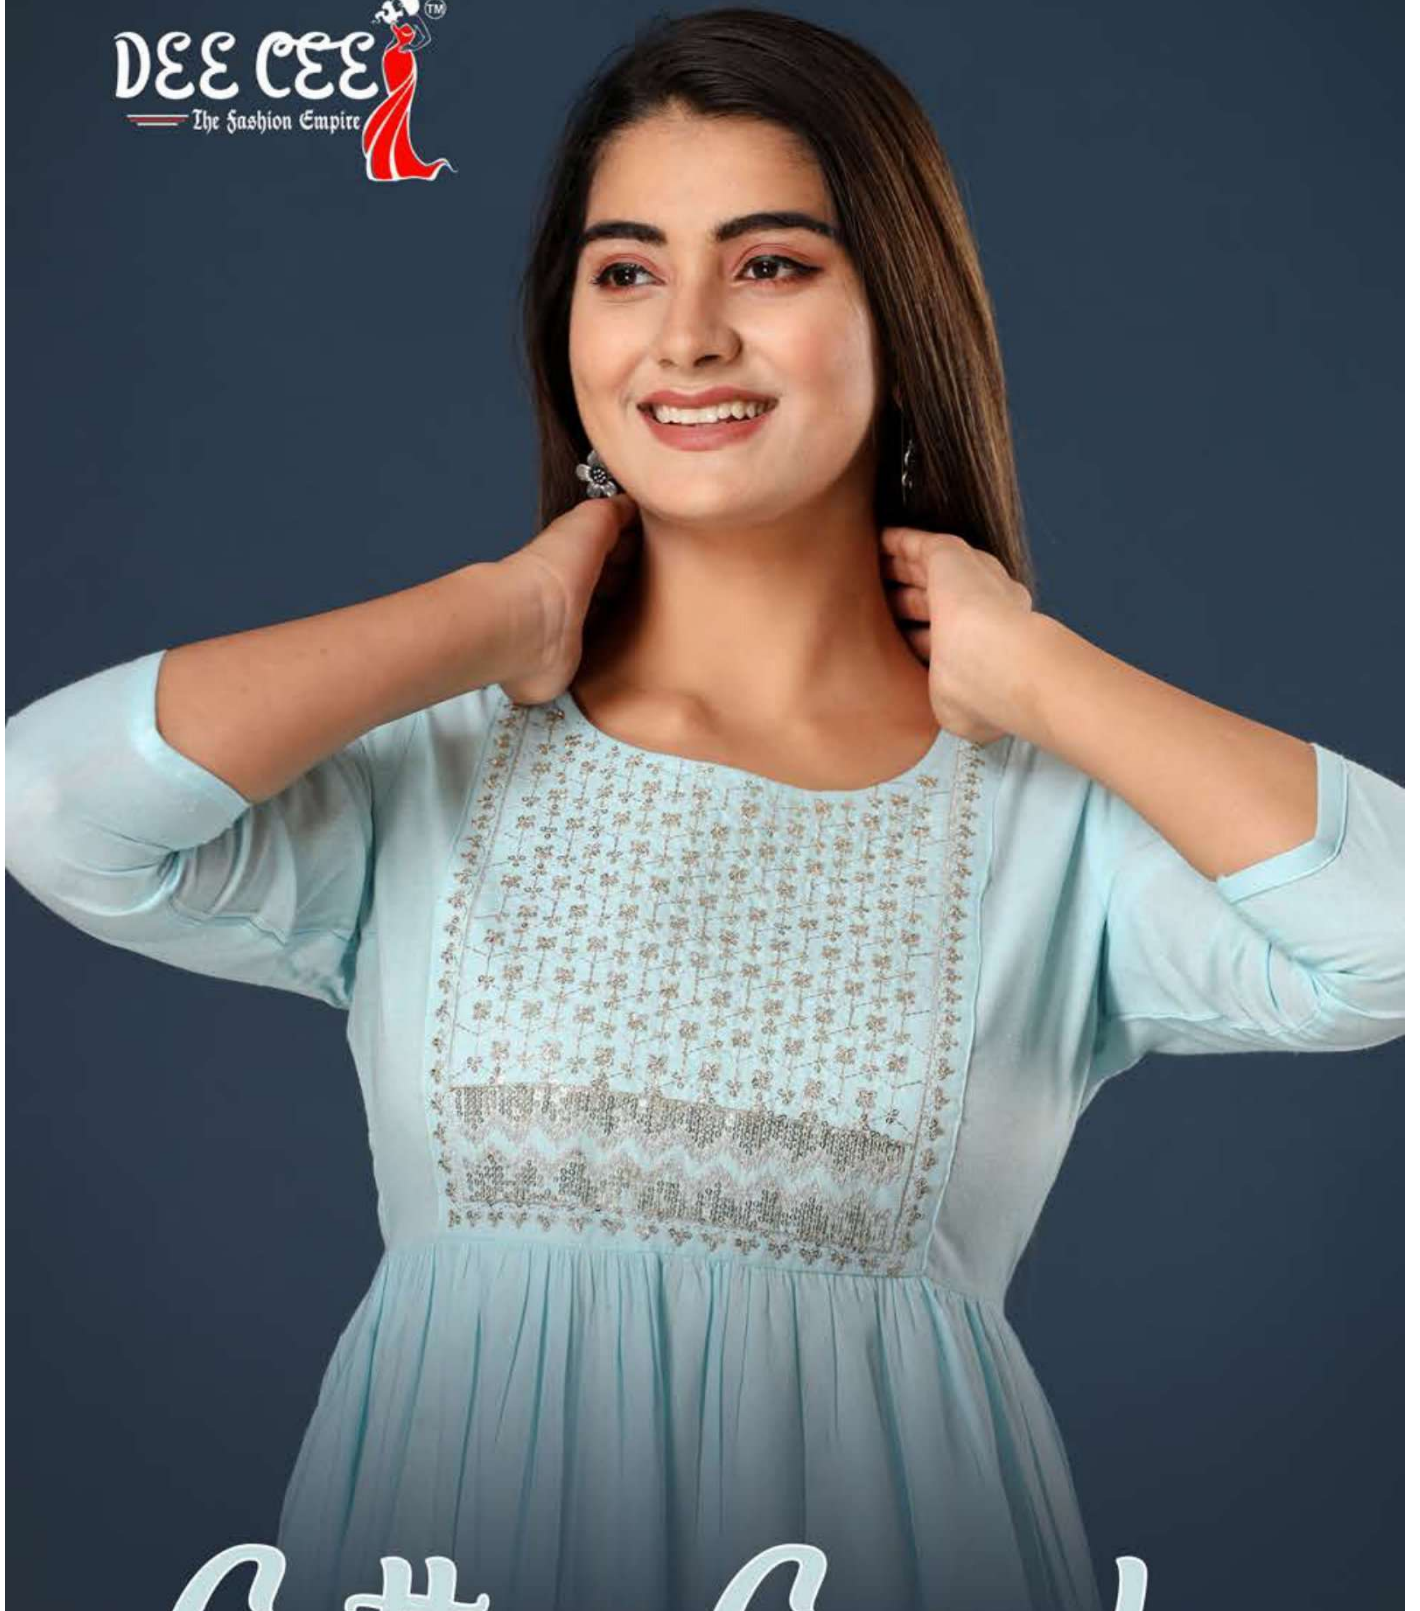

Cotton Candy

THE FASHION EMPIRE

#MINI CATALOGUES

DEE CEE
The Fashion Empire

Cotton Candy

#MINI CATALOGUES

1005

DEE CEE
The Fashion Empire

Cotton Candy

#MINI CATALOGUES

1006

Cotton Candy

THE FASHION EMPIRE

#MINI CATALOGUES

FABRIC- COTTON YARN DIED
LENGTH-48 INCHES
PATTERN- FLARE TIERED
SEQUINS EMBROIDERY
SIZES-M,L,XL,XXL

Cotton Candy

THE FASHION EMPIRE

#MINI CATALOGUES

DEE CEE
— The Fashion Empire

Cotton Candy

DEE CEE
The Fashion Empire

Cotton Candy

#MINI CATALOGUES

1001

DEE CEE
The Fashion Empire

Cotton Candy

#MINI CATALOGUES

1002

DEE CEE
The Fashion Empire

Cotton Candy

#MINI CATALOGUES

1003