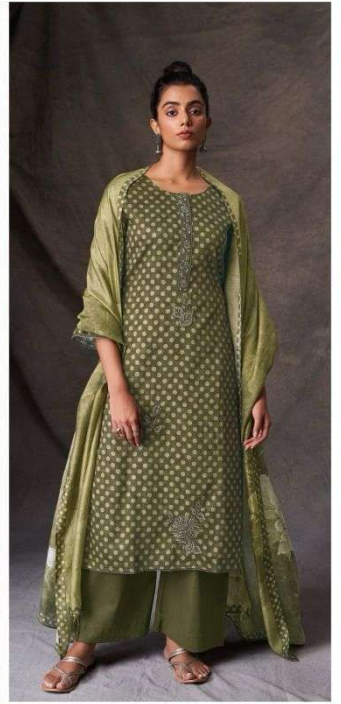

S2013-D

Ganga®
Silver
S2013- A/B/C/D