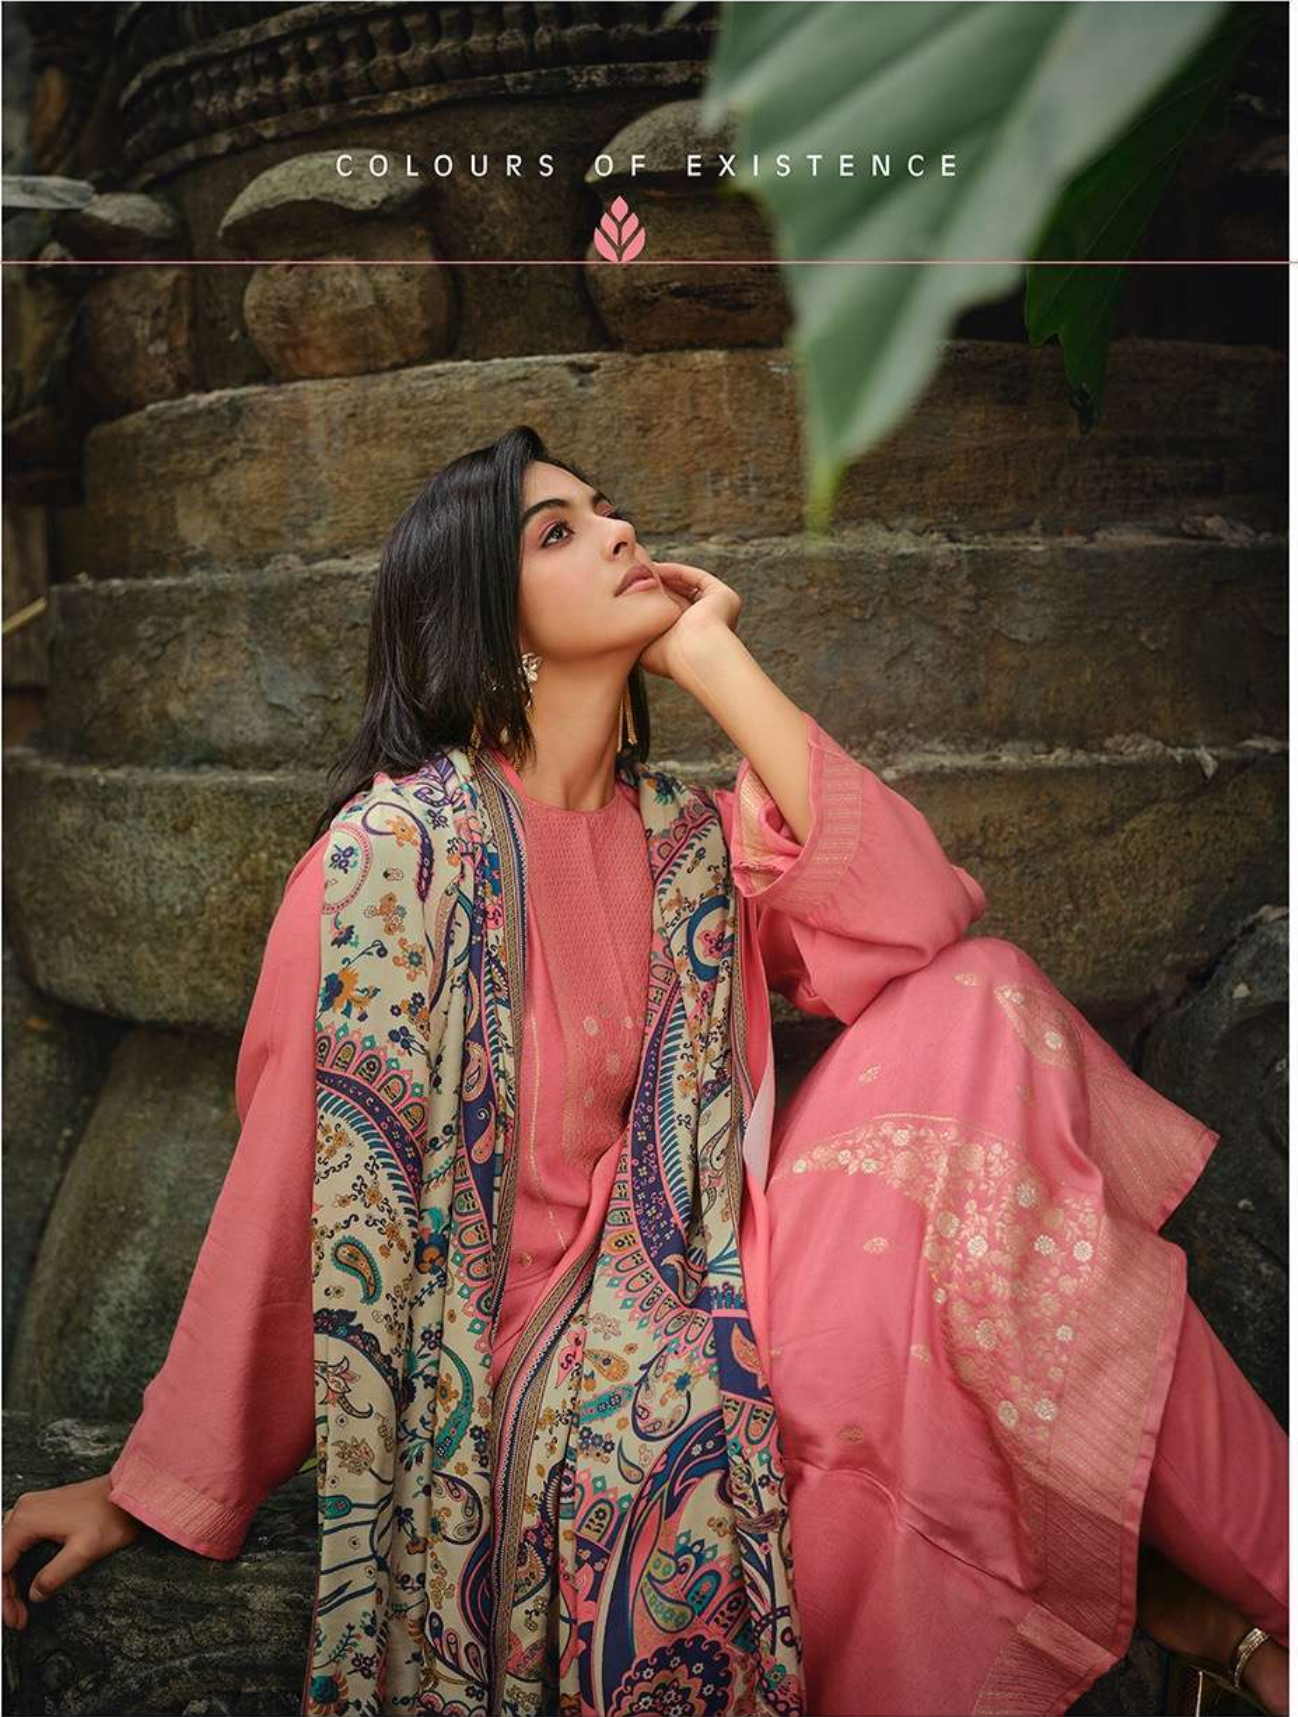

# K A I F I Y A T

A-1018

YOUR SARI HAS NOT JUST BEEN PAINTED WITH ORDINARY SHADES AND HUES, IT IS A MANIFESTATION OF ART, LOVE, AND JOY IN EQUAL MEASURE. WOVEN WITH INTRICATE PRECISION, IT'S A MASTERPIECE CREATED WITH EVERY EMOTION OF LIFE.

A-1019

AIQA  
LIFESTYLE

A-1020

COLOURS OF EXISTENCE

  
A I Q A  
L I F E S T Y L E

  
A I Q A  
LIFESTYLE

Her gait knows no boundaries. Her elegance knows no limits. Her charm is a source of inspiration and wonderment across the world. Looking simply divine in her matchless attire, she rules the world with her smile. Her admirers follow, entranced.