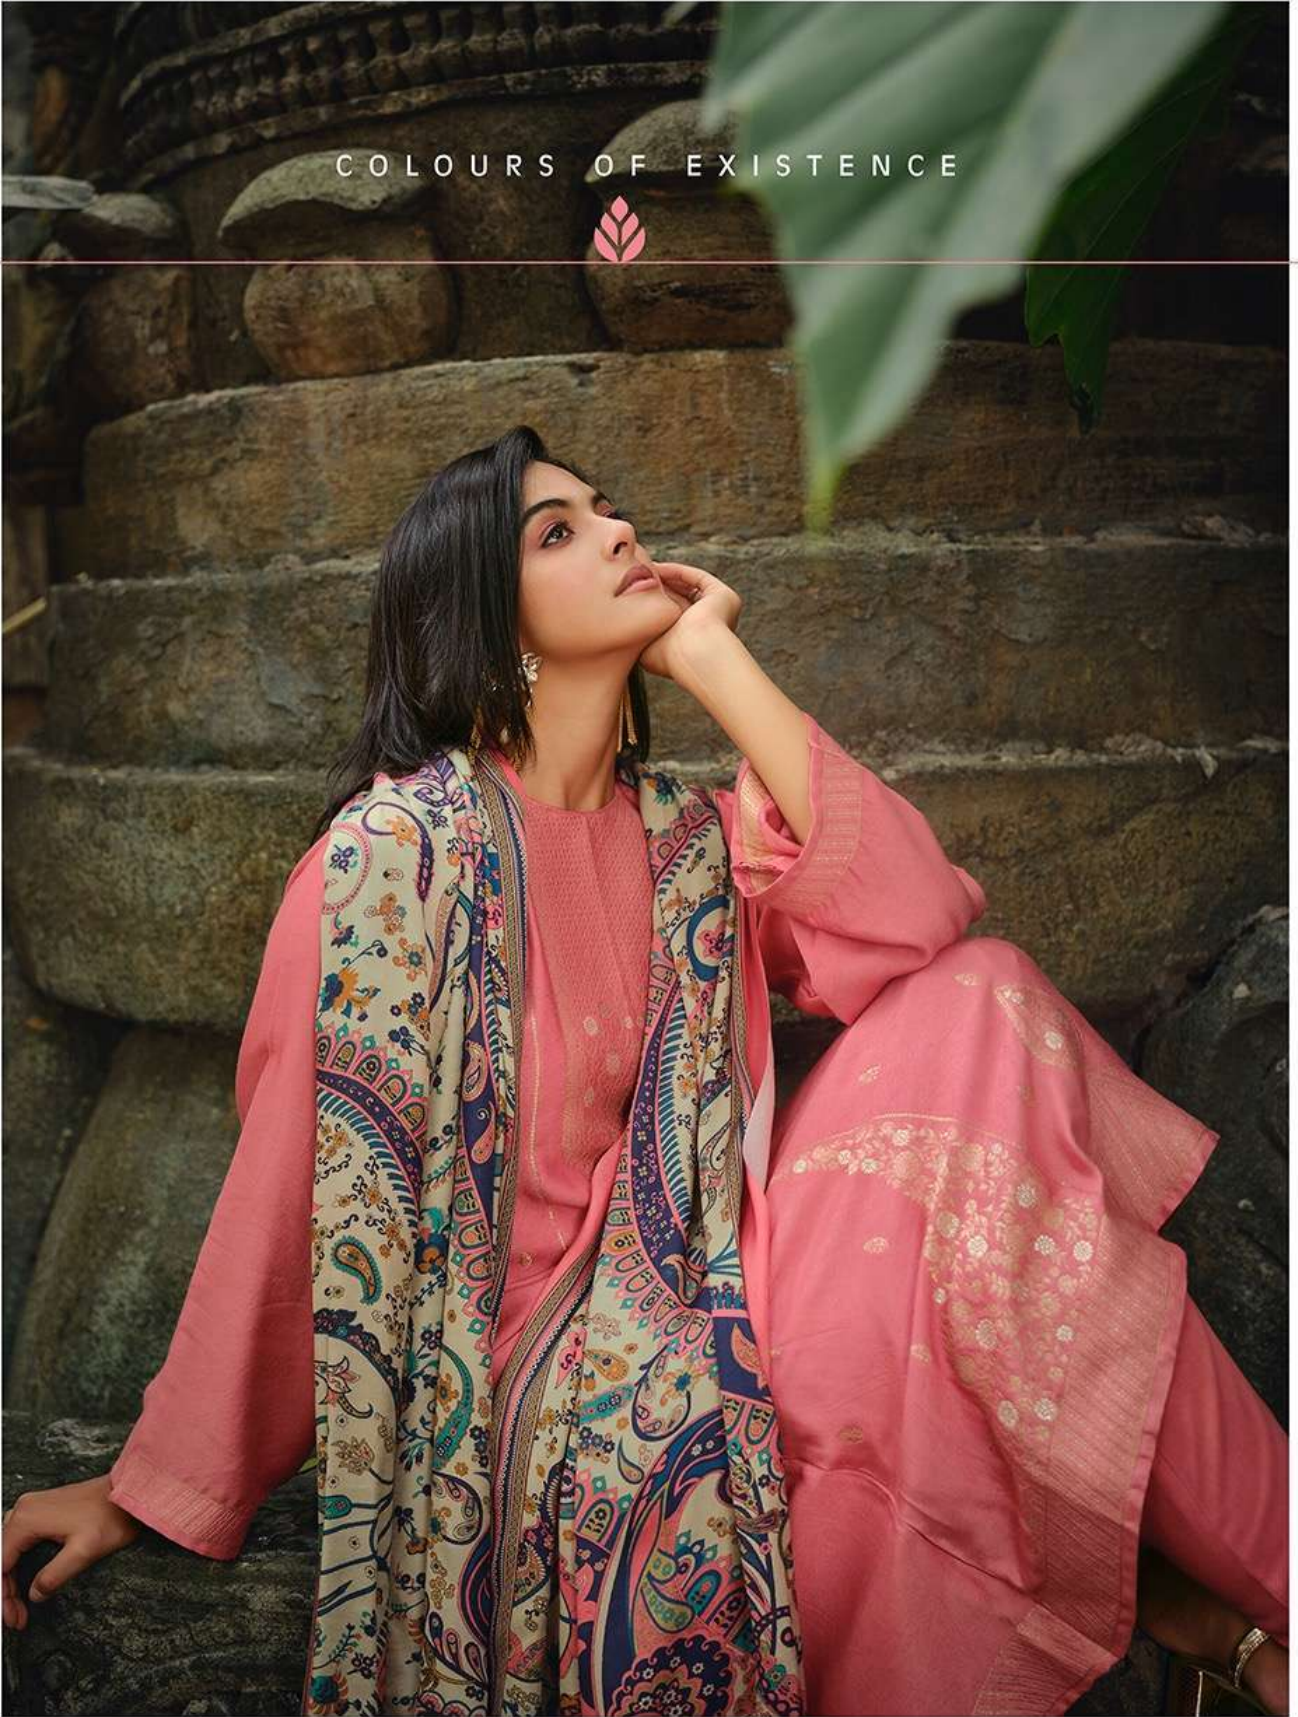

K A I F I Y A T

A-1018

YOUR SARI HAS NOT JUST BEEN PAINTED WITH ORDINARY SHADES AND HUES, IT IS A MANIFESTATION OF ART, LOVE, AND JOY IN EQUAL MEASURE. WOVEN WITH INTRICATE PRECISION, IT'S A MASTERPIECE CREATED WITH EVERY EMOTION OF LIFE.

A-1019

AIQA
LIFESTYLE

A-1020

COLOURS OF EXISTENCE

A I Q A
LIFESTYLE

Her gait knows no boundaries. Her elegance knows no limits. Her charm is a source of inspiration and wonderment across the world. Looking simply divine in her matchless attire, she rules the world with her smile. Her admirers follow, entranced.