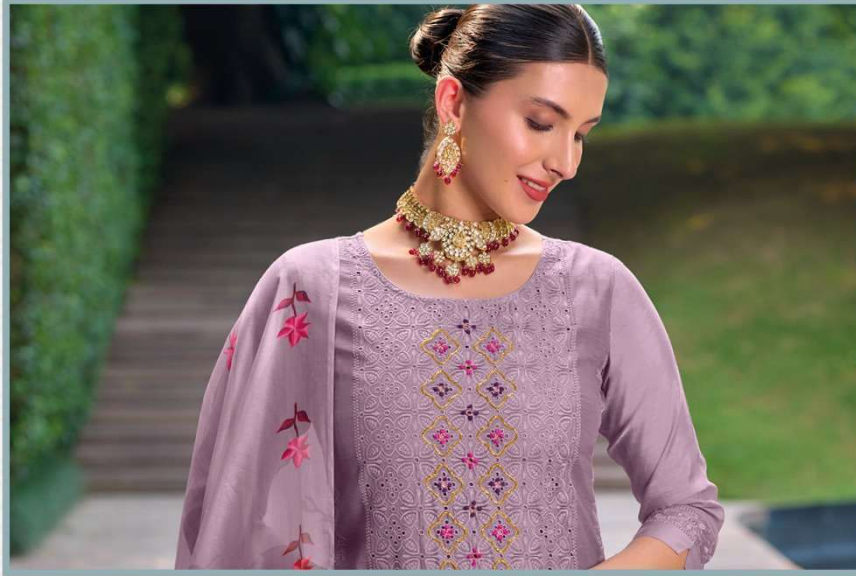

LILY&LALI®
GULS PRIDE
A PRODUCT OF **friona** GROUP

Chikan Kari

Vol-2

FABRICSDetails

: TOP :

SCHIFFLI AND HANDWORK ON CHANDERI SILK WITH INNER

: DUPATTA :

PURE ORGANZA PRINT DUPATTA

: PANT :

PURE VISCOSE PANT

SIZE : M,L,XL,XXL,3XL

NOTE : POCKET INSIDE THE PANT