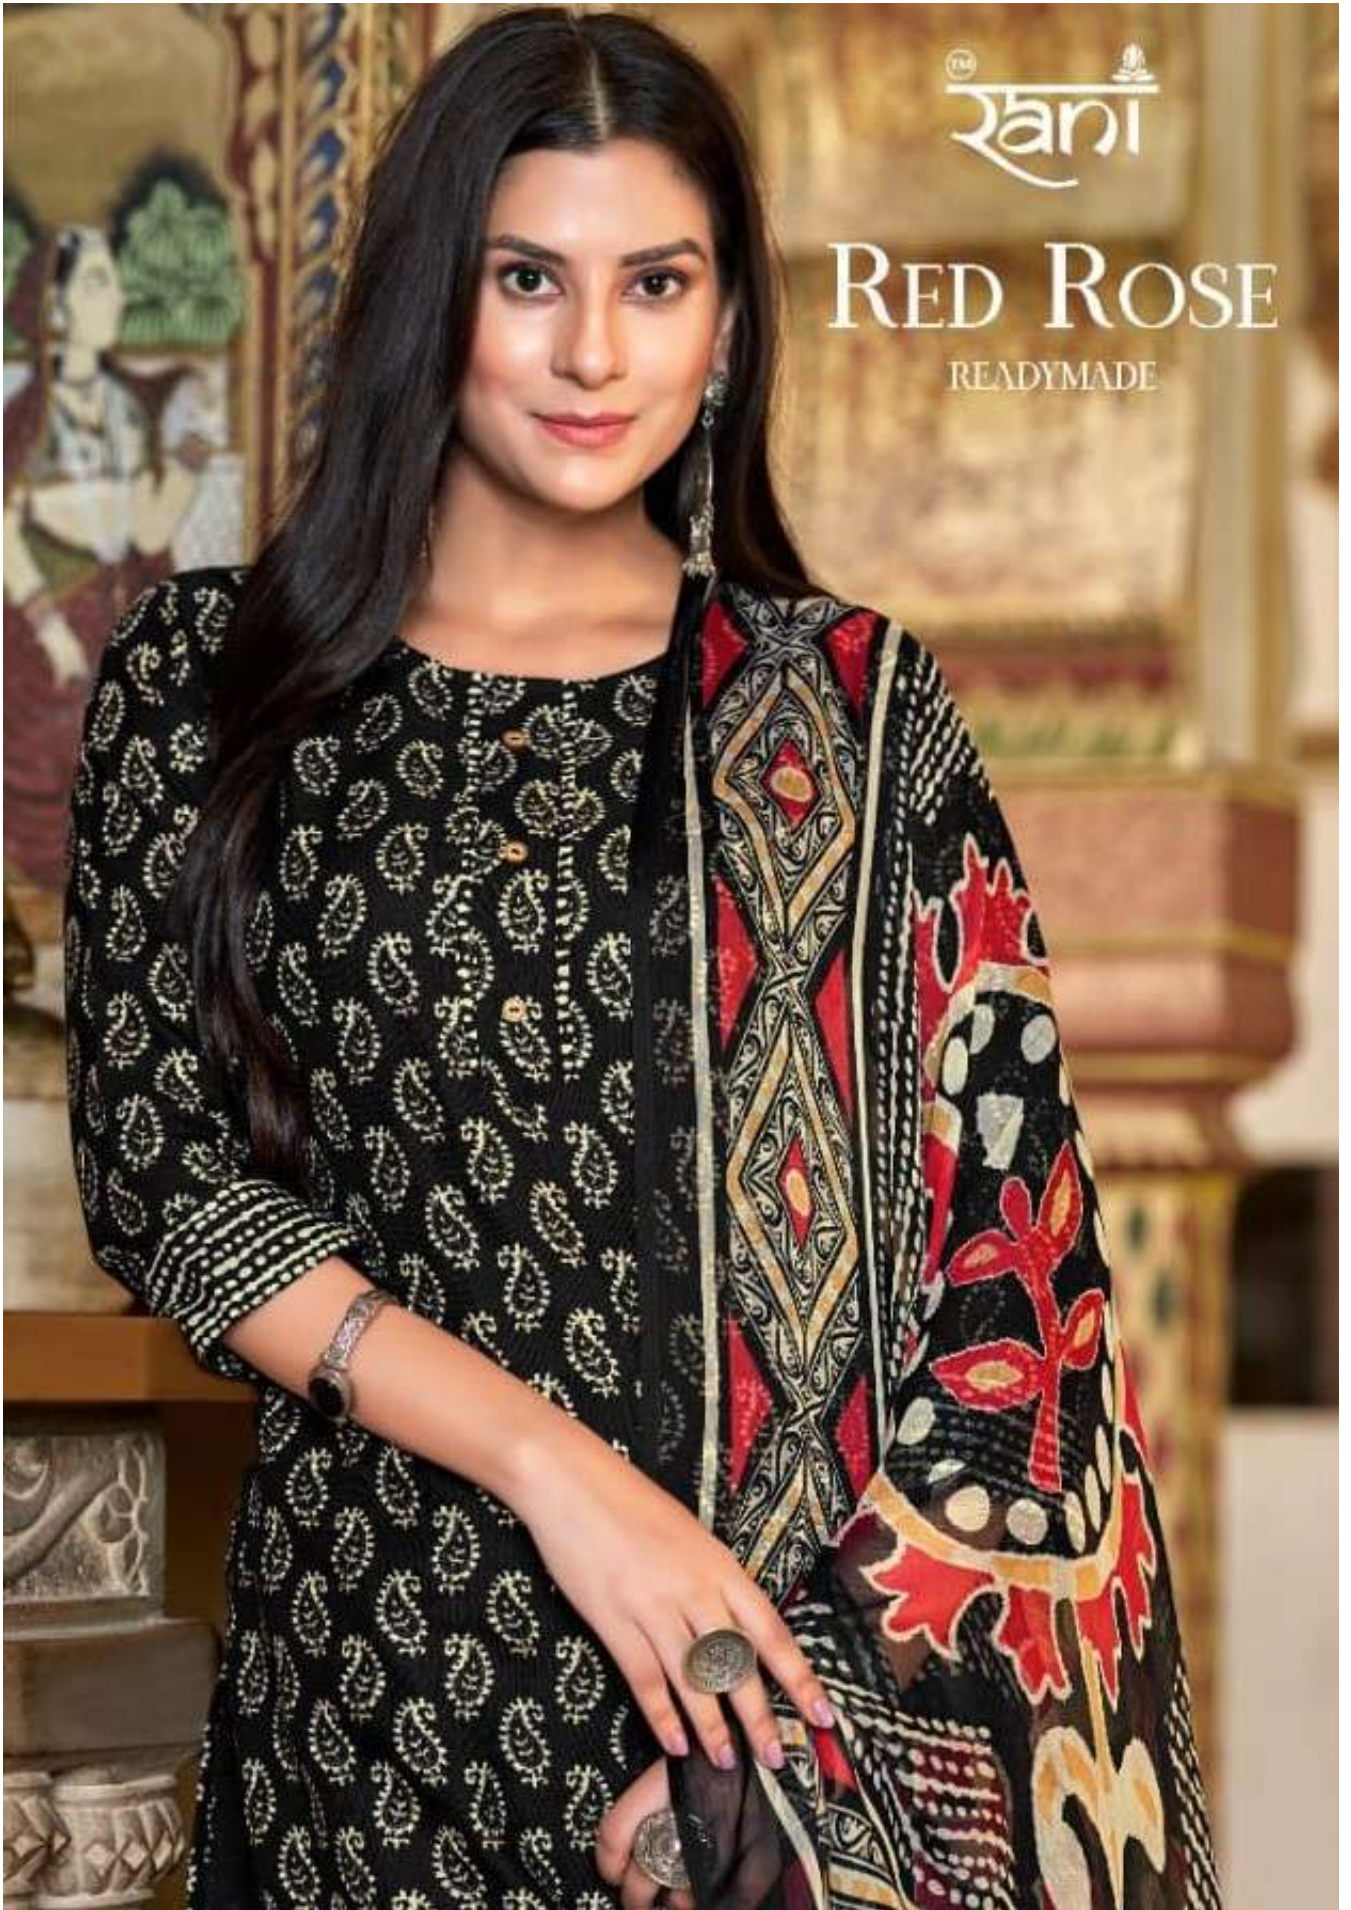

™  
Rani

RED ROSE  
READYMADE

1001

™ रानी

RED ROSE  
READYMADE

1001

1002

1003

## RED ROSE

READYMADE WITH COTTON INNER

Top >n Capsul Foil Print  
Bottom >n Capsul Print  
Inner > Cotton  
Dupatta > Marval Chiffon Print

Size Available

M, L, XL, XXL, 3XL, 5XL

1010

1010