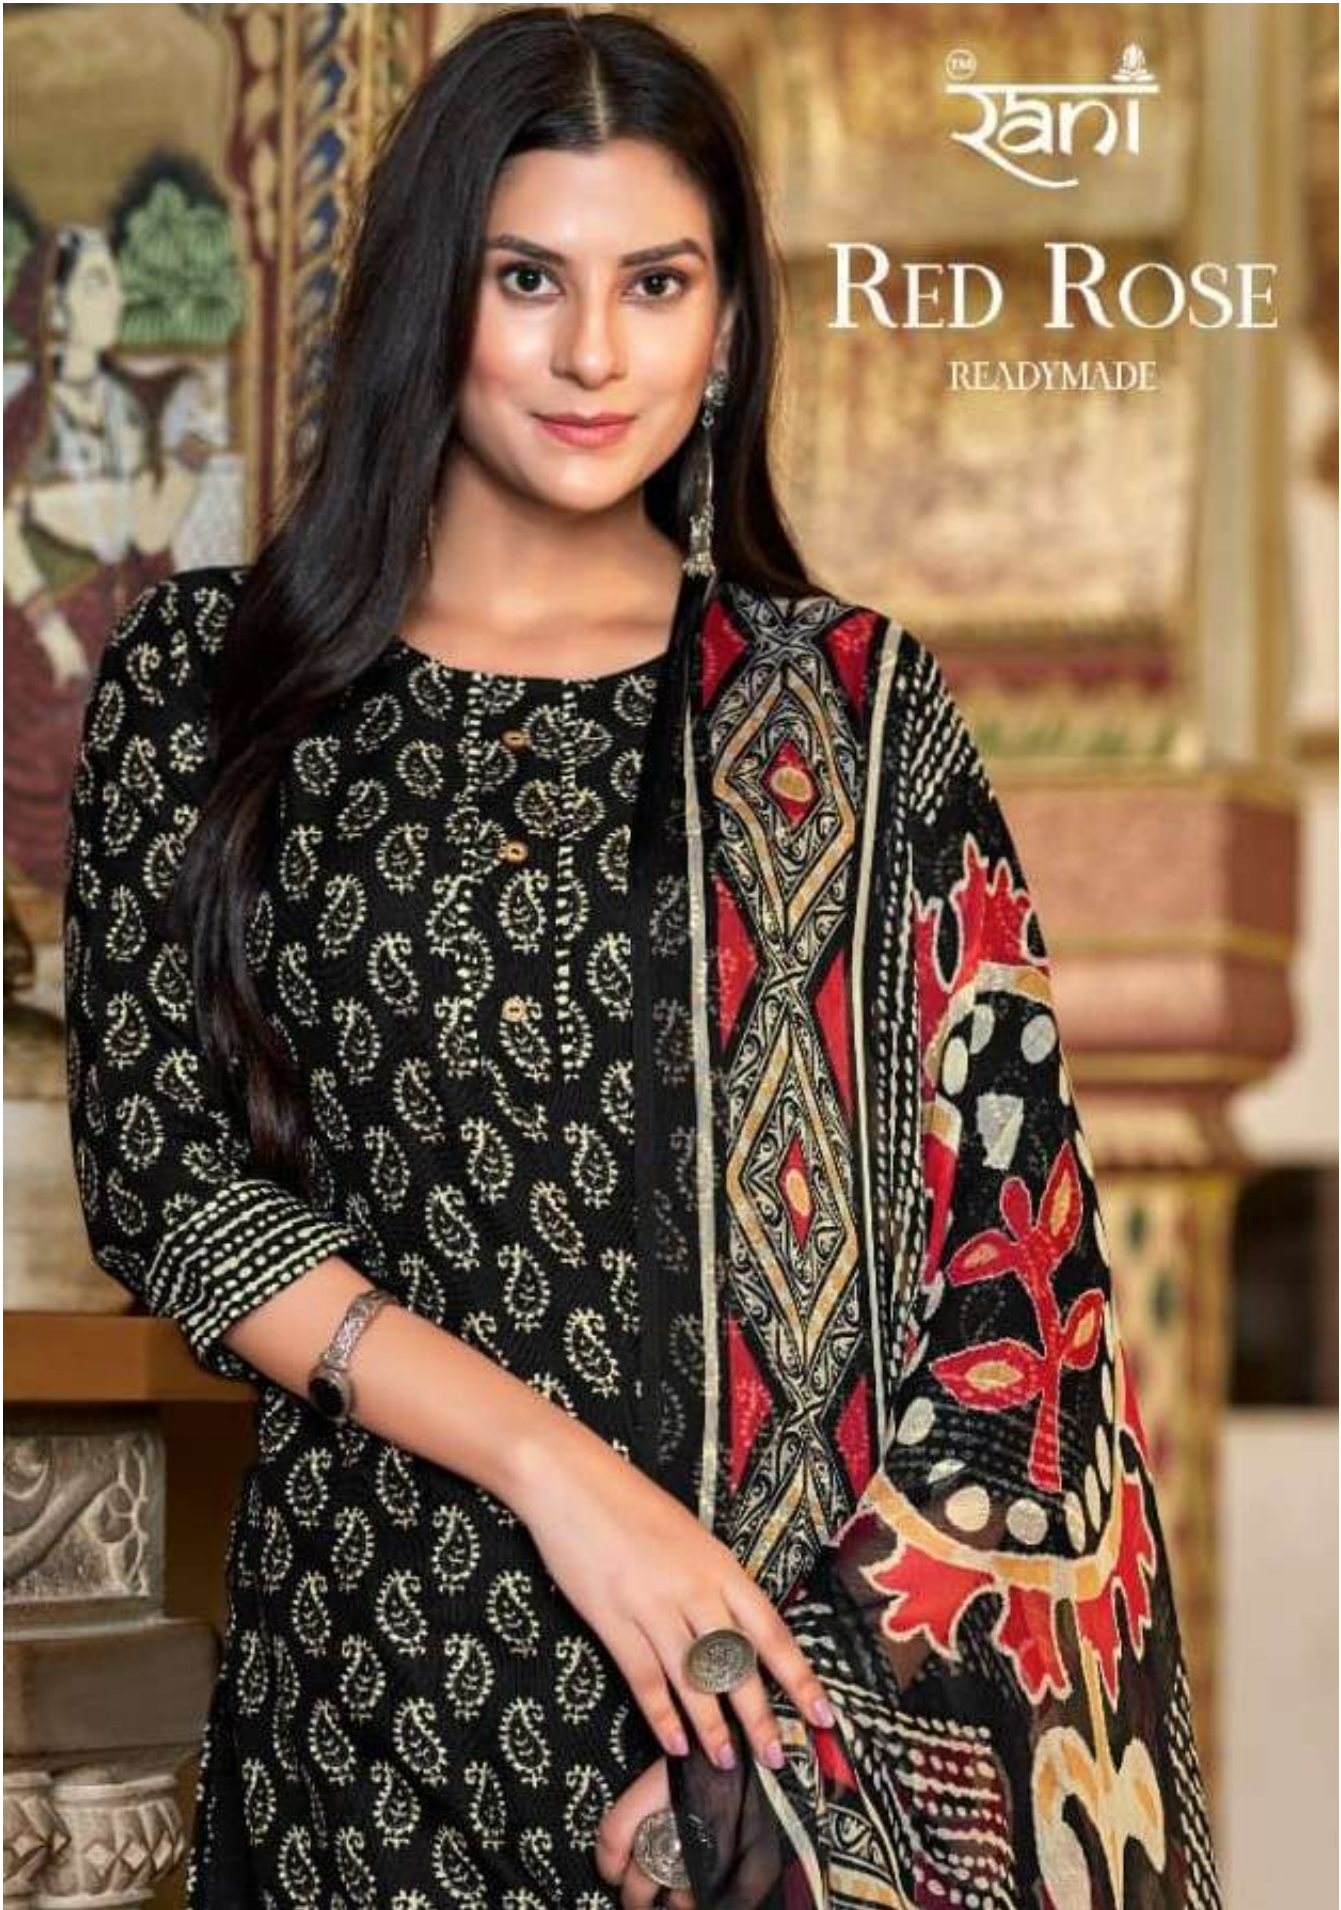

™  
Rani

RED ROSE  
READYMADE

1001

™ रानी

RED ROSE  
READYMADE

1001

1002

1003

## RED ROSE

READYMADE WITH COTTON INNER

Top >n Capsul Foil Print  
Bottom >n Capsul Print  
Inner > Cotton  
Dupatta > Marval Chiffon Print

Size Available

M, L, XL, XXL, 3XL, 5XL

1010

1010