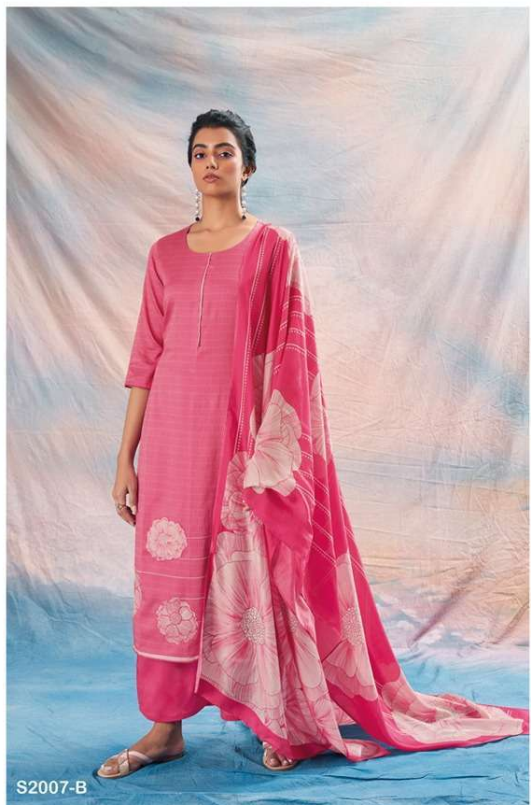

Ganga®  
Sayla  
S2007

S2007-B

S2007-C

S2007-D

S2007-A

S2007-B

S2007-C

S2007-D

Ganga®  
Sayla  
S2007- A/B/C/D

PRODUCT NAME	<b>SAYLA</b>
D.NO.	S2007
DESCRIPTION	<p><b>TOP</b> PREMIUM PURE PASHMINA PRINTED WITH EMBROIDERY &amp; HAND WORK AND SOLID BORDER</p> <p><b>BOTTOM</b> PREMIUM PURE PASHMINA SOLID COLOUR</p> <p><b>DUPATTA</b> FINEST BEMBERG LAWN PRINTED</p>
HSN CODE	<b>540834</b>
WHOLESALE PRICE	<b>1735/- EACH+GST(EXTRA)</b>