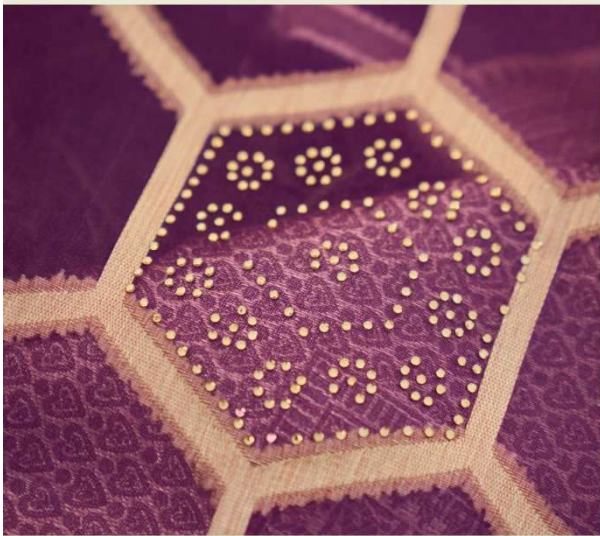

5D  
DESIGNER

A photograph of two women standing outdoors on a green lawn. The woman on the left is wearing a dark maroon saree with gold polka dots and a matching blouse. She is adorned with a large pink flower in her hair, gold earrings, a multi-strand necklace with red and gold beads, and a gold bracelet. The woman on the right is wearing a light brown saree with a large, dark brown hexagonal pattern and a matching blouse. She has a pink flower in her hair, green beaded earrings, a multi-strand green beaded necklace with a gold pendant, and a green beaded bracelet. Both women are smiling and looking at each other. The background is a blurred green lawn with trees.

**TANA BANA** VOL-4

5D  
DESIGNER

TANA BANA VOL-4

# DASHING IN A GLANCE

DN/119

DN/120

DN/121

DN/119

DN/120

DN/121

DN/122