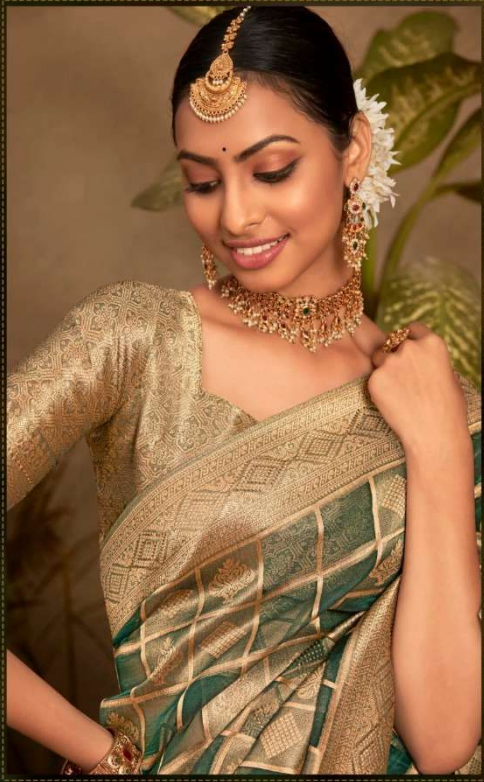

5D

DESIGNER

Tana Bana -5

Tana Bana -5

125

126

127

128

129

130

5D

DESIGNER

Tana Bana -5

SAREE IS THE EPIHOME OF POISE, GRACE, AND BEAUTY.

125

A SAREE IS NOT JUST AN ATTIRE, IT'S AN EMOTION.