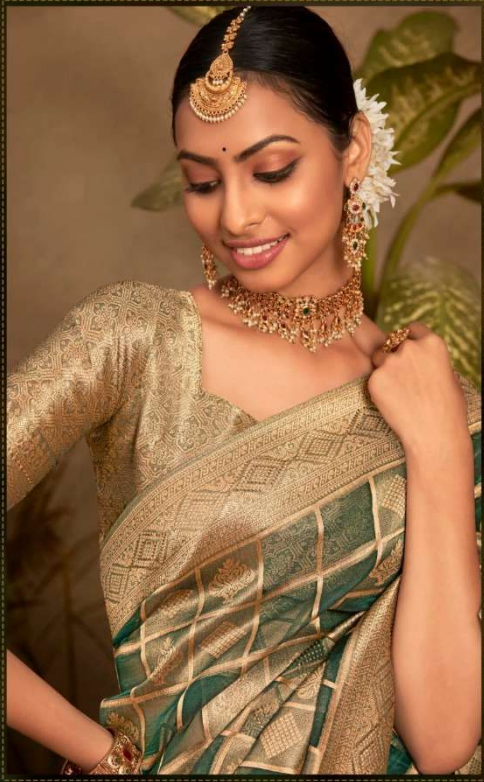

5D
DESIGNER

Tana Bana -5

Tana Bana -5

125

126

127

128

129

130

5D
DESIGNER

Tana Bana -5

SAREE IS THE EPIHOME OF POISE, GRACE, AND BEAUTY.

125

A SAREE IS NOT JUST AN ATTIRE, IT'S AN EMOTION.

GRAB EVERYONE'S ATTENTION WITH A SAREE.

WHEN I WEAR A SAREE, I THINK OF YOU COMPLIMENTING ME.