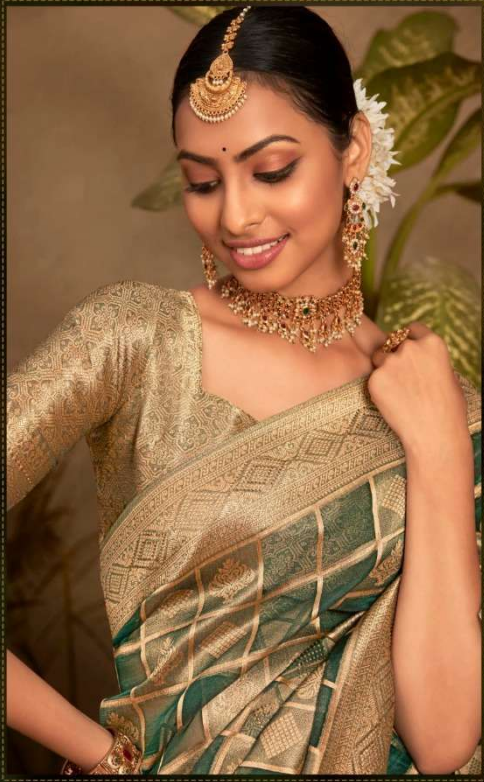

# Tana Bana -5

SAREE IS THE EPIHOME OF POISE, GRACE, AND BEAUTY.

125

A SAREE IS NOT JUST AN ATTIRE, IT'S AN EMOTION.

GRAB EVERYONE'S ATTENTION WITH A SAREE.

WHEN I WEAR A SAREE, I THINK OF YOU COMPLIMENTING ME.