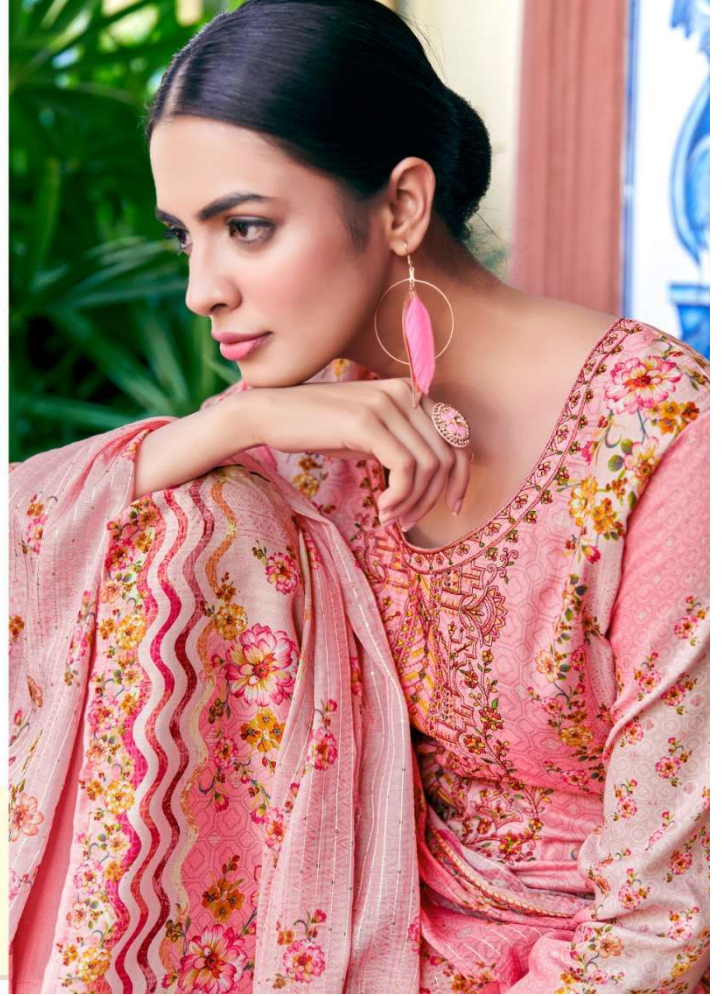

लाजवाब
Lajavab

CREATIVE *the* CULTURE Get a step ahead with Q-max

H-1299-004