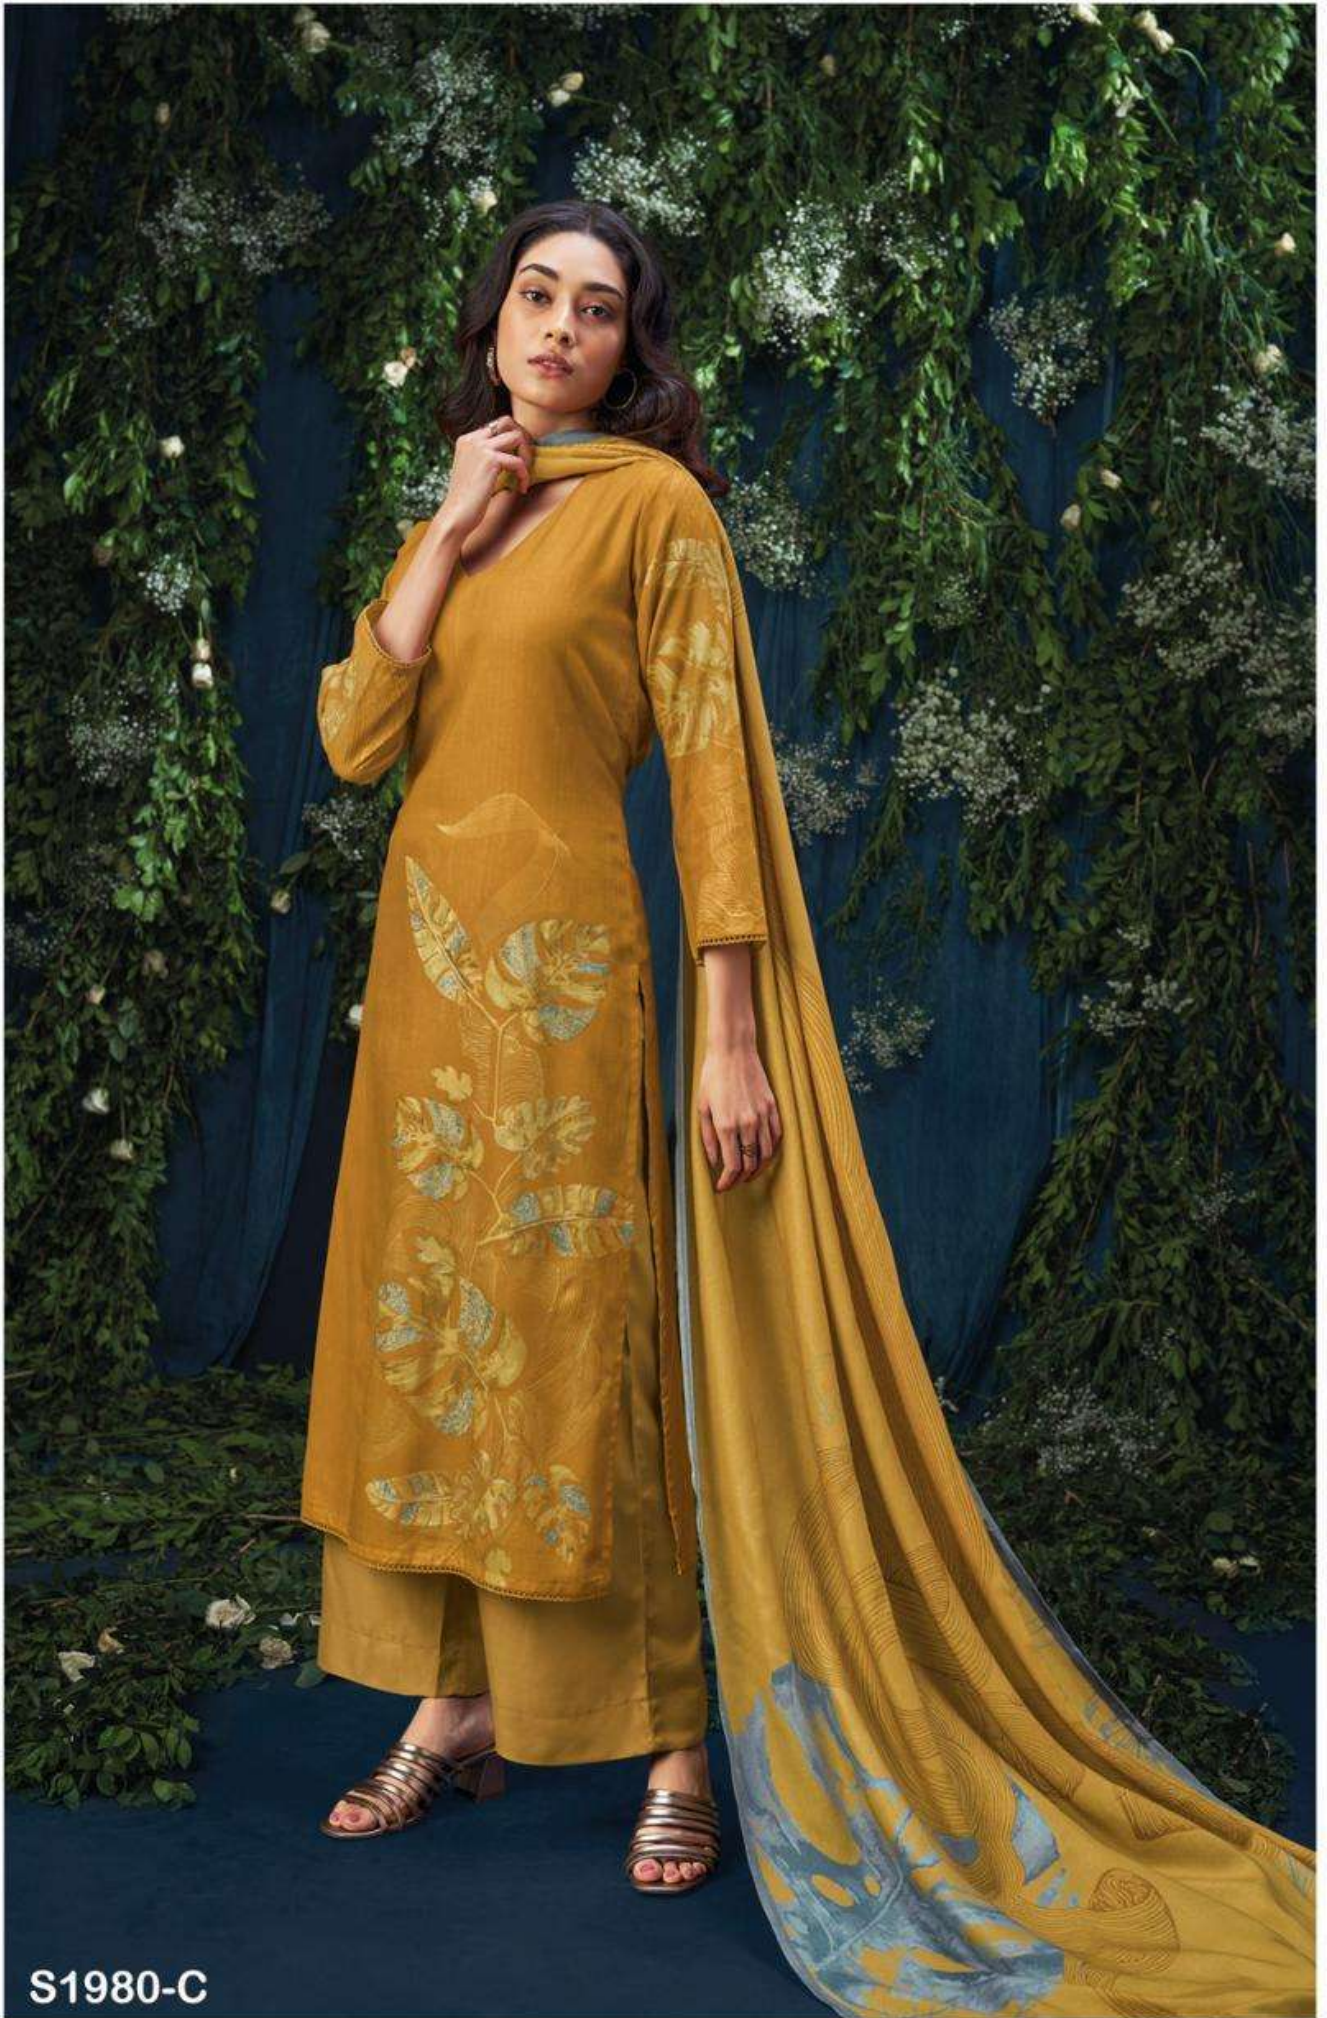

Ganga®

Mahalia

S1980

S1980-B

S1980-A

S1980-C

S1980-D

S1980-A

S1980-B

S1980-C

S1980-D

Ganga[®]
Mahalia
S1980- A/B/C/D

S1980-B

PRODUCT NAME	MAHALIA
D.NO.	S1980
DESCRIPTION	<p>TOP PREMIUM PURE PASHMINA DIGITAL PRINTED WITH HAND WORK AND LACE ON DAMAN WITH EXTRA SLEEVE (3.15 CUT)</p> <p>BOTTOM PREMIUM PURE PASHMINA SOLID COLOUR</p> <p>DUPATTA FINEST VISCOSE SHAWL PRINTED</p>
HSN CODE	540834
WHOLESALE PRICE	1850/- EACH+GST(EXTRA)