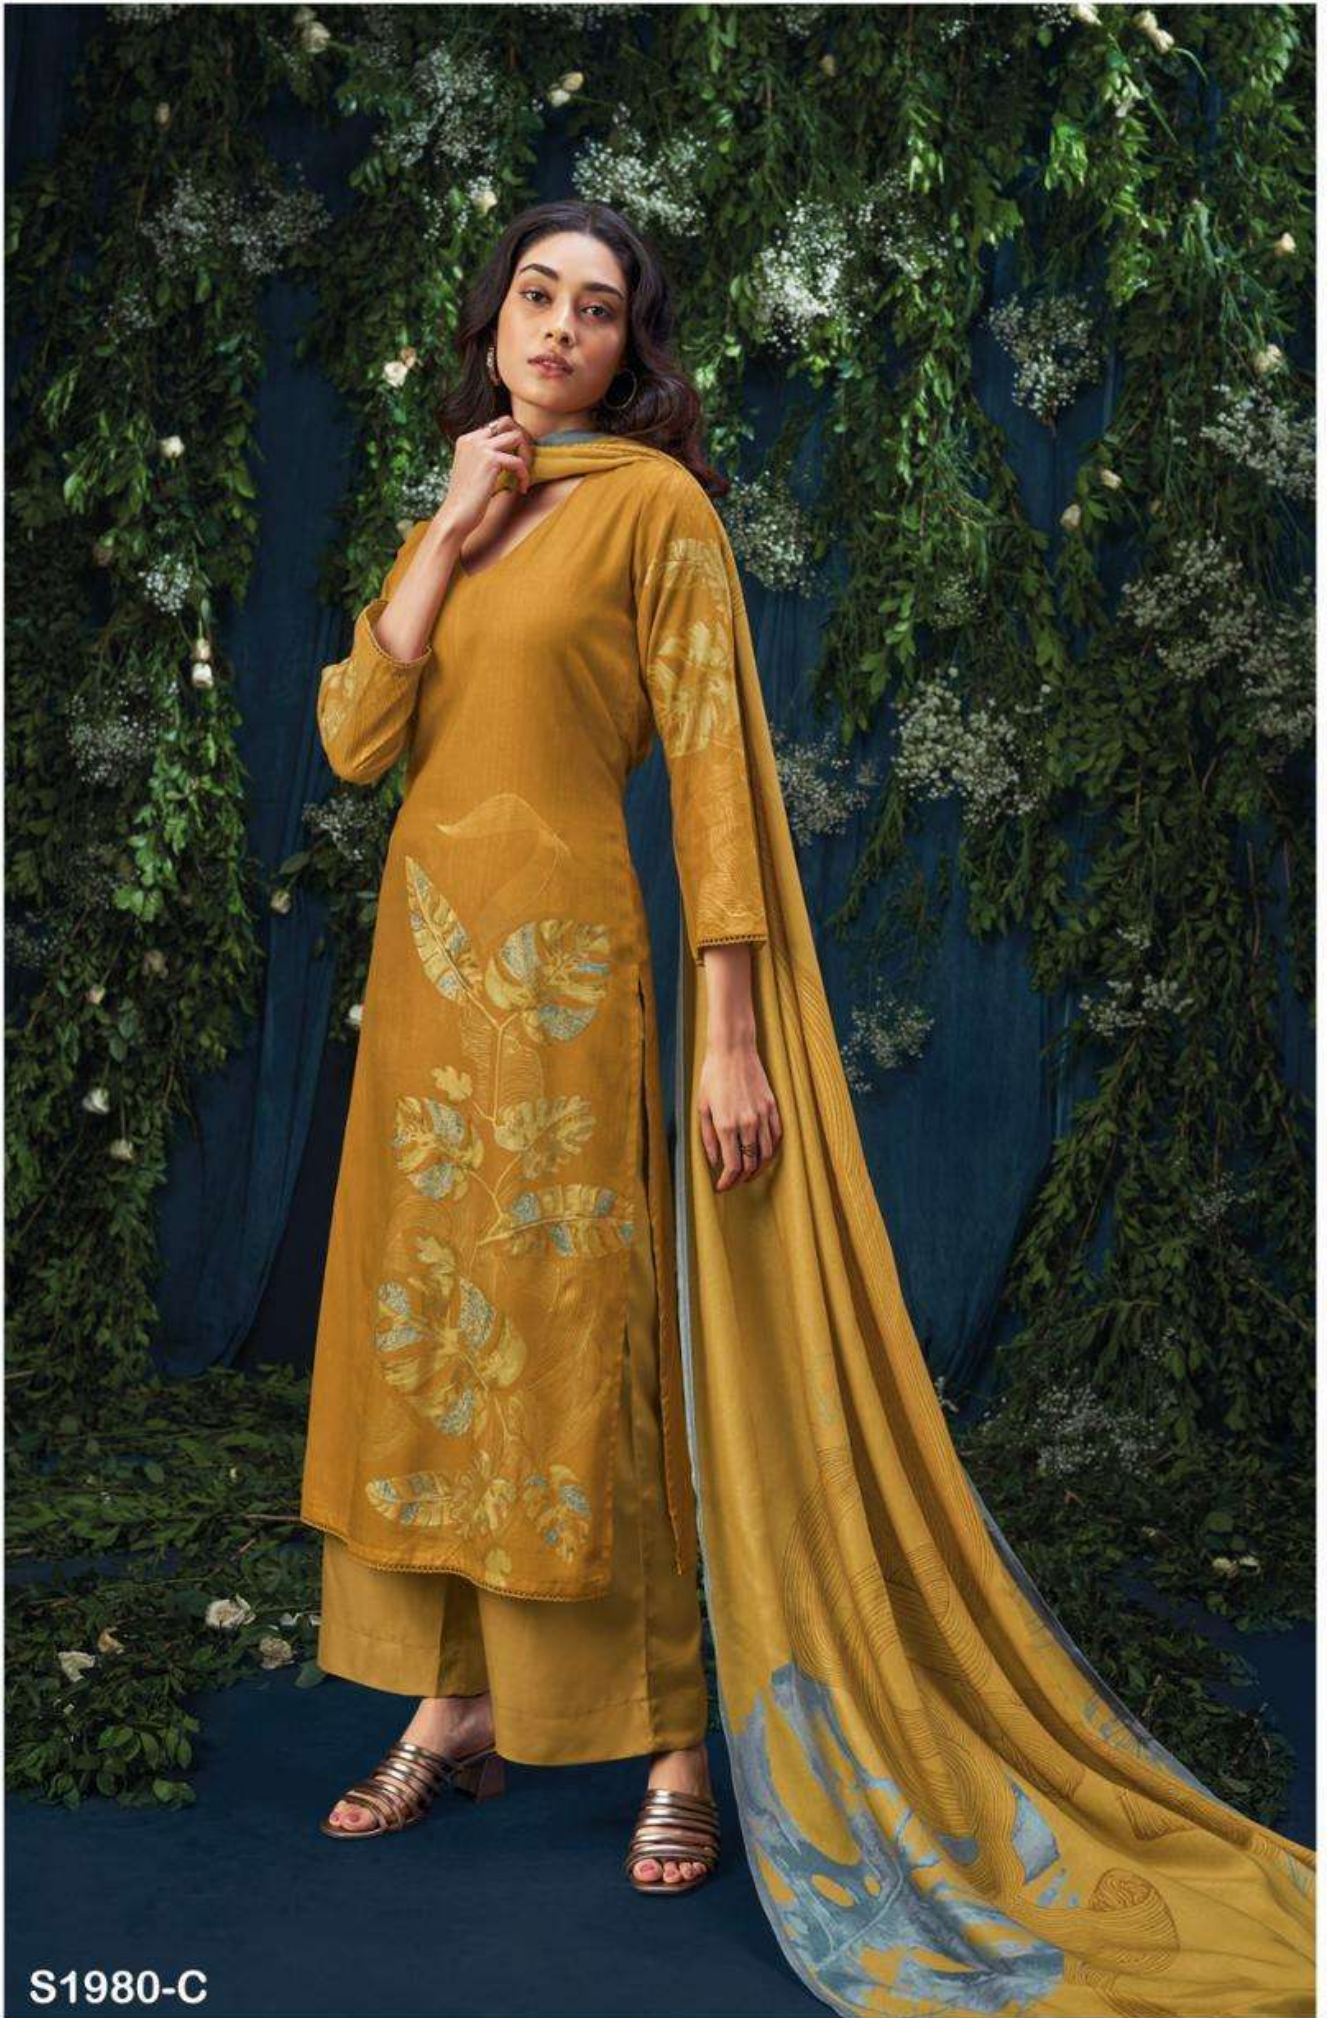

Ganga®

Mahalia

S1980

S1980-B

S1980-A

S1980-C

S1980-D

S1980-A

S1980-B

S1980-C

S1980-D

Ganga[®]
Mahalia
S1980- A/B/C/D

S1980-B

PRODUCT NAME	MAHALIA
D.NO.	S1980
DESCRIPTION	TOP PREMIUM PURE PASHMINA DIGITAL PRINTED WITH HAND WORK AND LACE ON DAMAN WITH EXTRA SLEEVE (3.15 CUT) BOTTOM PREMIUM PURE PASHMINA SOLID COLOUR DUPATTA FINEST VISCOSE SHAWL PRINTED
HSN CODE	540834
WHOLESALE PRICE	1850/- EACH+GST(EXTRA)