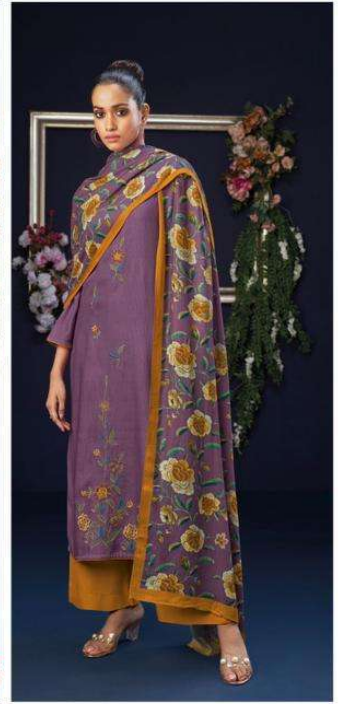

Ganga[®]
Lacey
S1923

S1923-B

S1923-C

S1923-D

S1923-A

S1923-B

S1923-C

S1923-D

Ganga®
Lacey
S1923- A/B/C/D

S1923-C

PRODUCT NAME	<i>LACEY</i>
D.NO.	S1923
DESCRIPTION	<p>TOP PREMIUM PURE PASHMINA PRINTED WITH EMBROIDERY & SOLID BORDER</p> <p>BOTTOM PREMIUM PURE PASHMINA SOLID COLOUR</p> <p>DUPATTA FINEST VISCOSE SHAWL PRINTED</p>
HSN CODE	540834
WHOLESALE PRICE	1705/- EACH+GST(EXTRA)