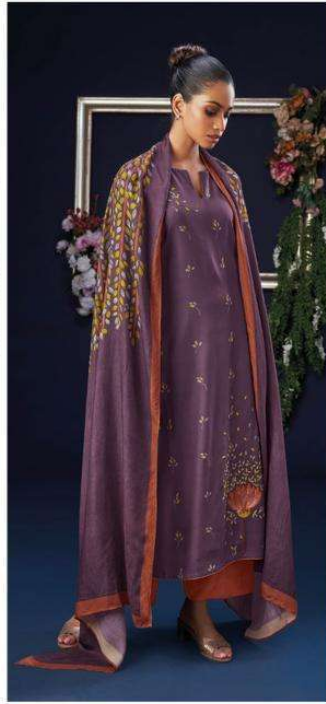

Ganga®
Dhriti
S1929

S1929-C

S1929-D

S1929-A

S1929-B

S1929-C

S1929-D

Ganga®
Dhriti
S1929- A/B/C/D

PRODUCT NAME	<i>DHRITI</i>
D.NO.	S1929
DESCRIPTION	TOP PREMIUM PURE PASHMINA PRINTED WITH EMBROIDERY & SOLID BORDER BOTTOM PREMIUM PURE PASHMINA SOLID COLOUR DUPATTA FINEST VISCOSE SHAWL PRINTED
HSN CODE	540834
WHOLESALE PRICE	1705/- EACH+GST(EXTRA)