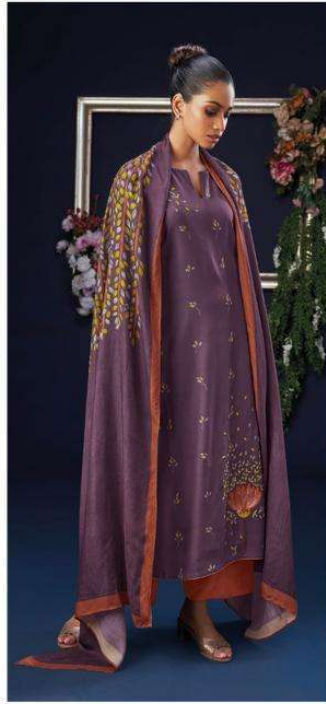

Ganga®  
Dhriti  
S1929

S1929-C

S1929-D

S1929-A

S1929-B

S1929-C

S1929-D

Ganga®  
**Dhriti**  
S1929- A/B/C/D

PRODUCT NAME	<b><i>DHRITI</i></b>
D.NO.	S1929
DESCRIPTION	<b>TOP</b> PREMIUM PURE PASHMINA PRINTED WITH EMBROIDERY & SOLID BORDER  <b>BOTTOM</b> PREMIUM PURE PASHMINA SOLID COLOUR  <b>DUPATTA</b> FINEST VISCOSE SHAWL PRINTED
HSN CODE	<b>540834</b>
WHOLESALE PRICE	<b>1705/- EACH+GST(EXTRA)</b>