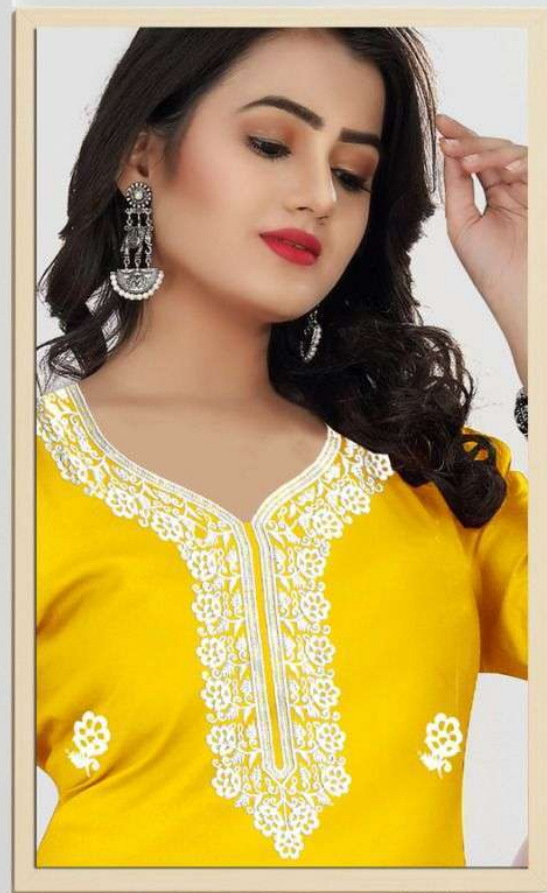

Kanika-6

CREATION IS OUR TRADITION...

{Chickenkari}

{Reyon-14 Kg}

Elegance Sensitive to Beauty

With fine work of embellishment
teamed with gorgeous fabrics,
the anarkali suits takes a trendy look.
Owing to the rich craft, this
magical drape is not just spotted
In the Indian woman's
wardrobe. But it enjoys
international admirers too.