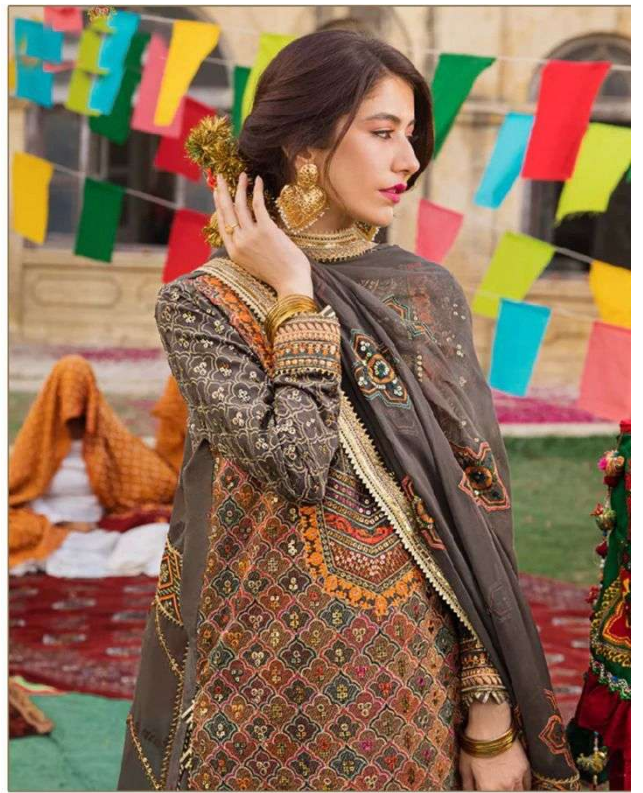

*Serene*<sup>®</sup>  
Pakistani Suit

A BRAND BY **MEGHA EXPORT**

**S - 177**

**TOP - FOX GEORGETTE HEAVY  
EMBROIDERED WITH STONE WORK  
INNER BOTTOM - DULL SANTOON  
DUPATTA- NAZNEEN HEAVY  
EMBROIDERED WITH LACE**

Serino  
S - 177

TOP - FOX GEORGETTE HEAVY  
EMBROIDERED WITH STONE WORK  
INNER BOTTOM - DULL SANTOON  
DUPATTA - NAZNEEN HEAVY  
EMBROIDERED WITH LACE

Serina

Lakshmi Sati

MEGHA EXPORT

*Serene*<sup>®</sup>  
Pakistani Suit

A BRAND BY **MEGHA EXPORT**

**S - 177**

**TOP - FOX GEORGETTE HEAVY  
EMBROIDERED WITH STONE WORK  
INNER BOTTOM - DULL SANTOON  
DUPATTA- NAZNEEN HEAVY  
EMBROIDERED WITH LACE**