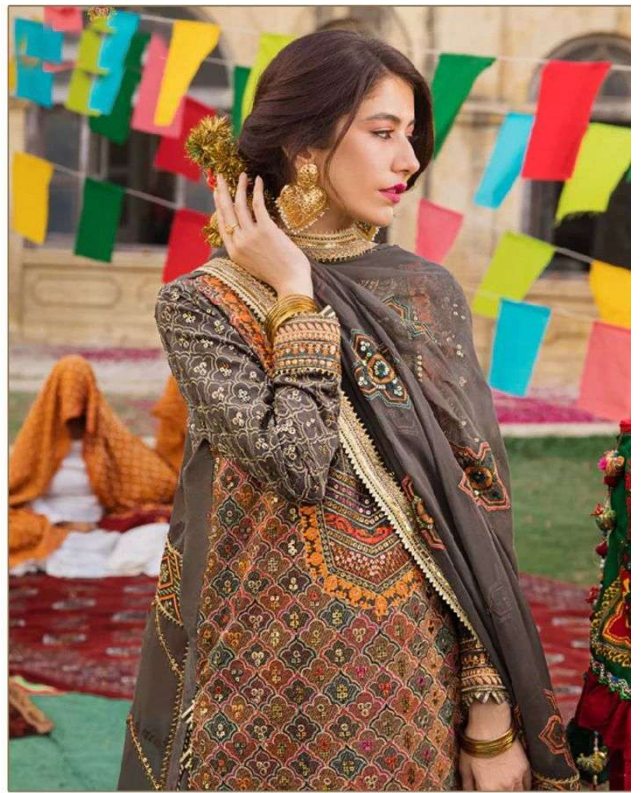

Serene[®]
Pakistani Suit
A BRAND BY MEGHA EXPORT

S - 177

TOP - FOX GEORGETTE HEAVY
EMBROIDERED WITH STONE WORK
INNER BOTTOM - DULL SANTOON
DUPATTA- NAZNEEN HEAVY
EMBROIDERED WITH LACE

Serino
S - 177

TOP - FOX GEORGETTE HEAVY EMBROIDERED WITH STONE WORK
INNER BOTTOM - DULL SANTOON
DUPATTA - NAZNEEN HEAVY EMBROIDERED WITH LACE

Serina

Lakshmi Sati

MEGHA EXPORT

Serene[®]
Pakistani Suit
A BRAND BY MEGHA EXPORT

S - 177

TOP - FOX GEORGETTE HEAVY
EMBROIDERED WITH STONE WORK
INNER BOTTOM - DULL SANTOON
DUPATTA- NAZNEEN HEAVY
EMBROIDERED WITH LACE