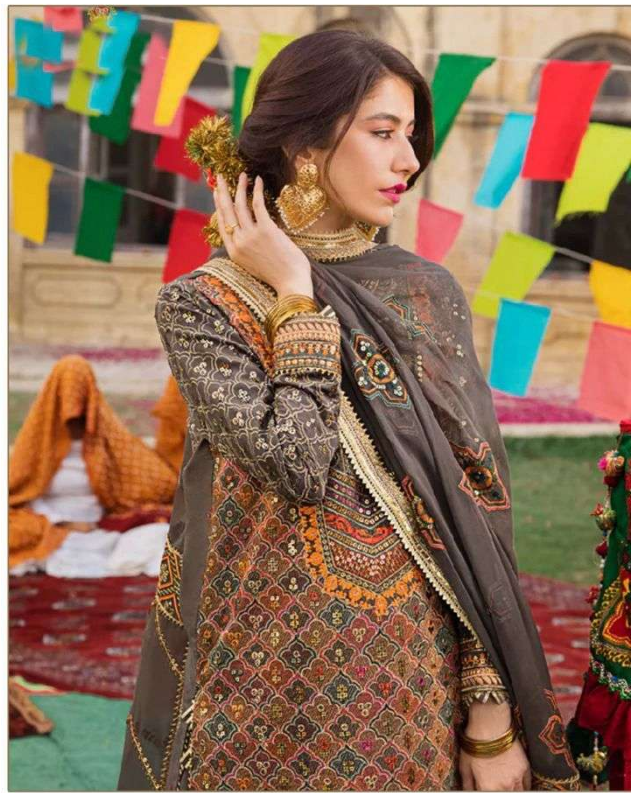

*Serene*<sup>®</sup>  
Pakistani Suit  
A BRAND BY **MEGHA EXPORT**

**S - 177**

**TOP - FOX GEORGETTE HEAVY  
EMBROIDERED WITH STONE WORK  
INNER BOTTOM - DULL SANTOON  
DUPATTA- NAZNEEN HEAVY  
EMBROIDERED WITH LACE**

Serino  
S - 177

TOP - FOX GEORGETTE HEAVY EMBROIDERED WITH STONE WORK  
INNER BOTTOM - DULL SANTOON  
DUPATTA - NAZNEEN HEAVY EMBROIDERED WITH LACE

Serina

Lakshmi Sati

MEGHA EXPORT

*Serene*<sup>®</sup>  
Pakistani Suit  
A BRAND BY MEGHA EXPORT

S - 177

TOP - FOX GEORGETTE HEAVY  
EMBROIDERED WITH STONE WORK  
INNER BOTTOM - DULL SANTOON  
DUPATTA- NAZNEEN HEAVY  
EMBROIDERED WITH LACE