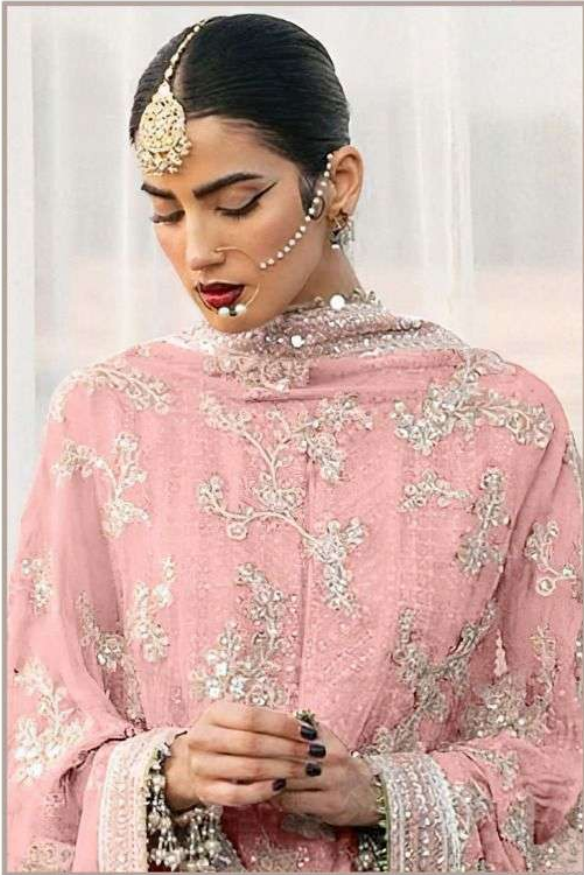

ALK®

AL KHUSHBU®

E L A F

VOL- 2

ALK D.No.4058-C

TOP

Fox Georgette
with Embroidery

BOTTOM-INNER

Dull santoon

DUPATTA

Nazmin
with Embroidery