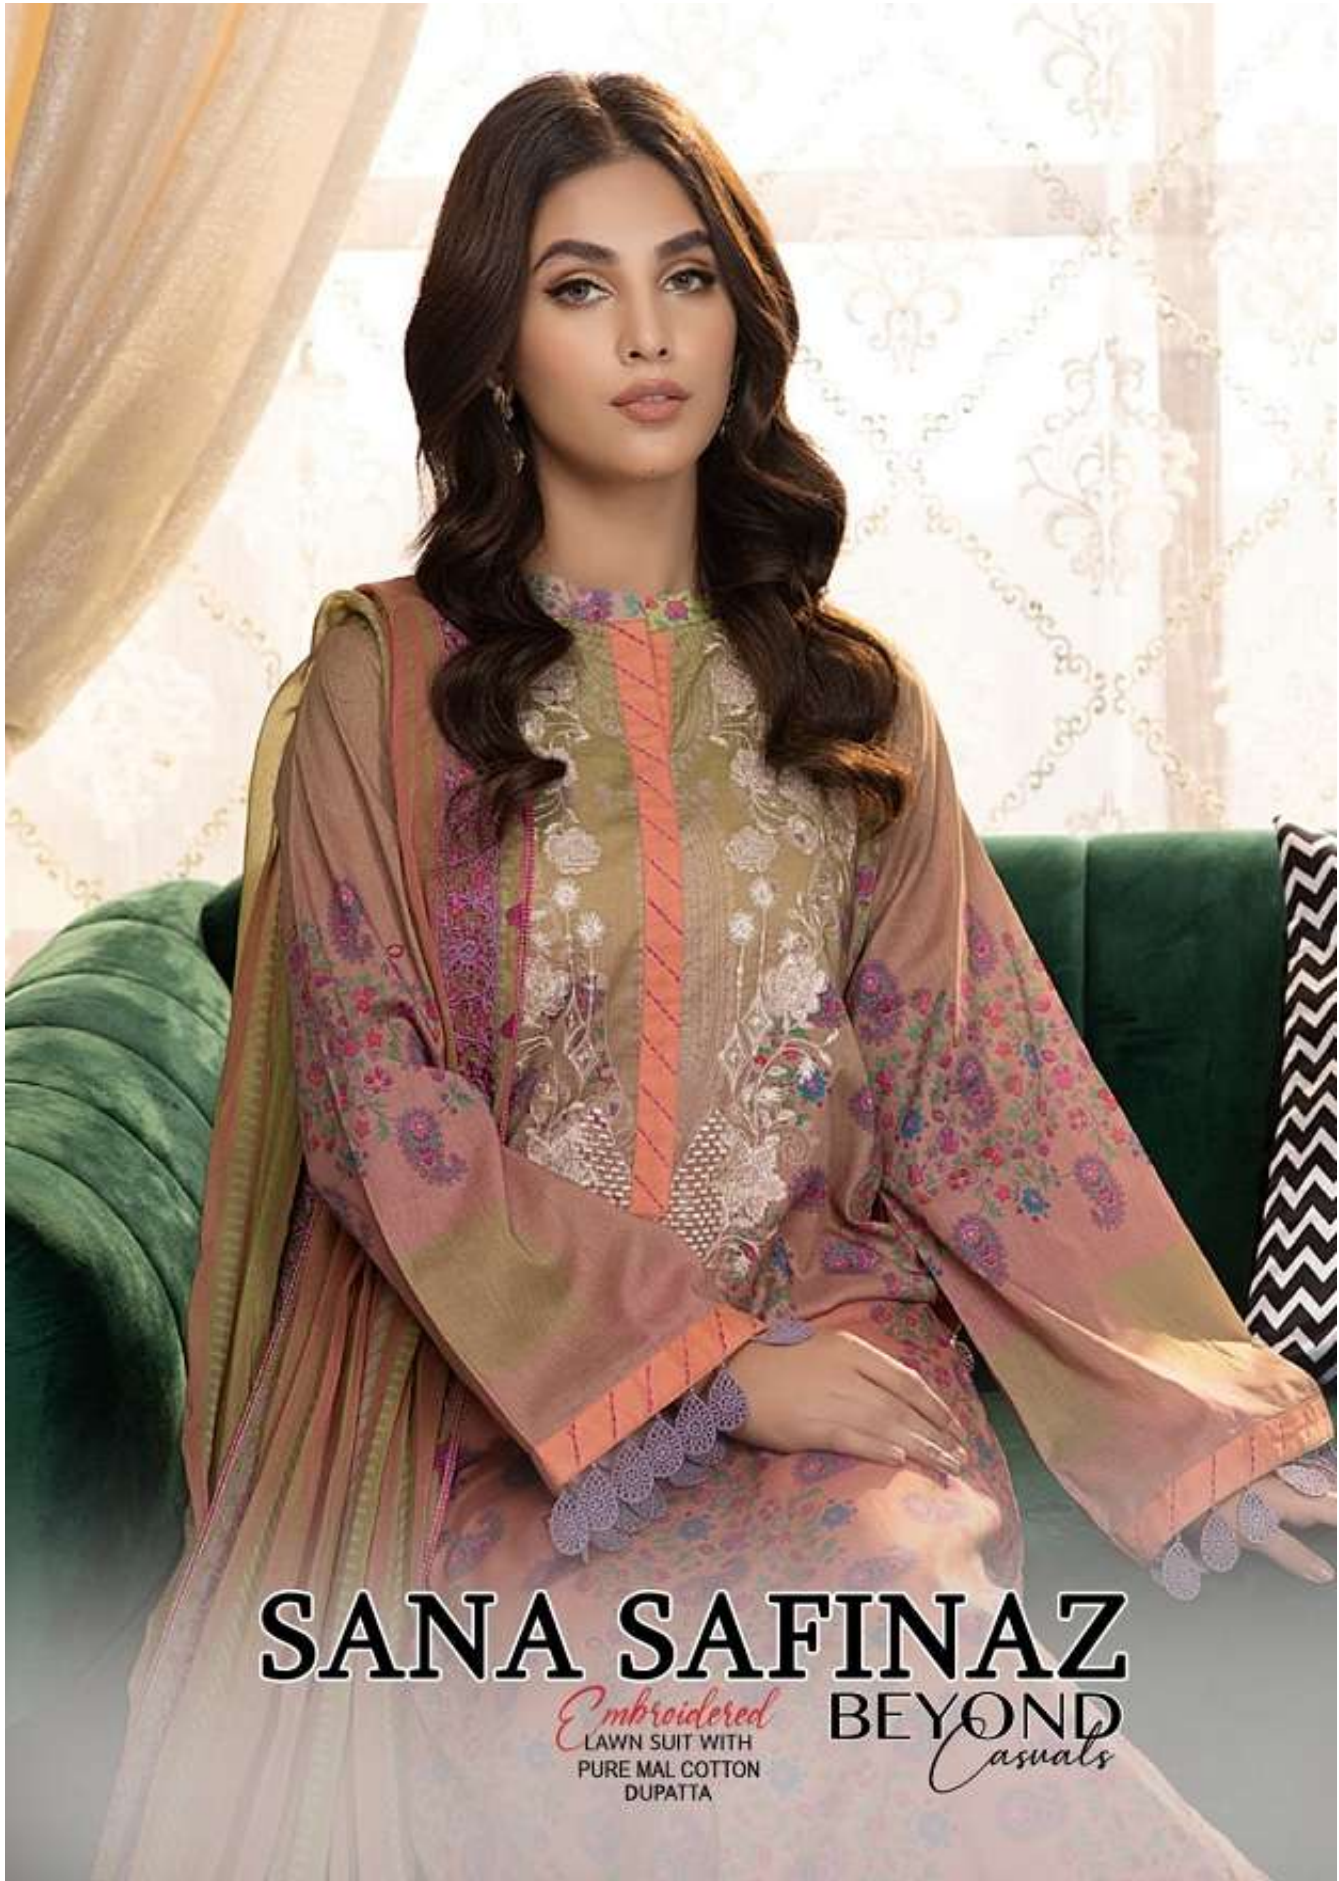

SANA SAFINAZ

Embroidered
LAWN SUIT WITH
PURE MAL COTTON
DUPATTA

BEYOND
Casuals