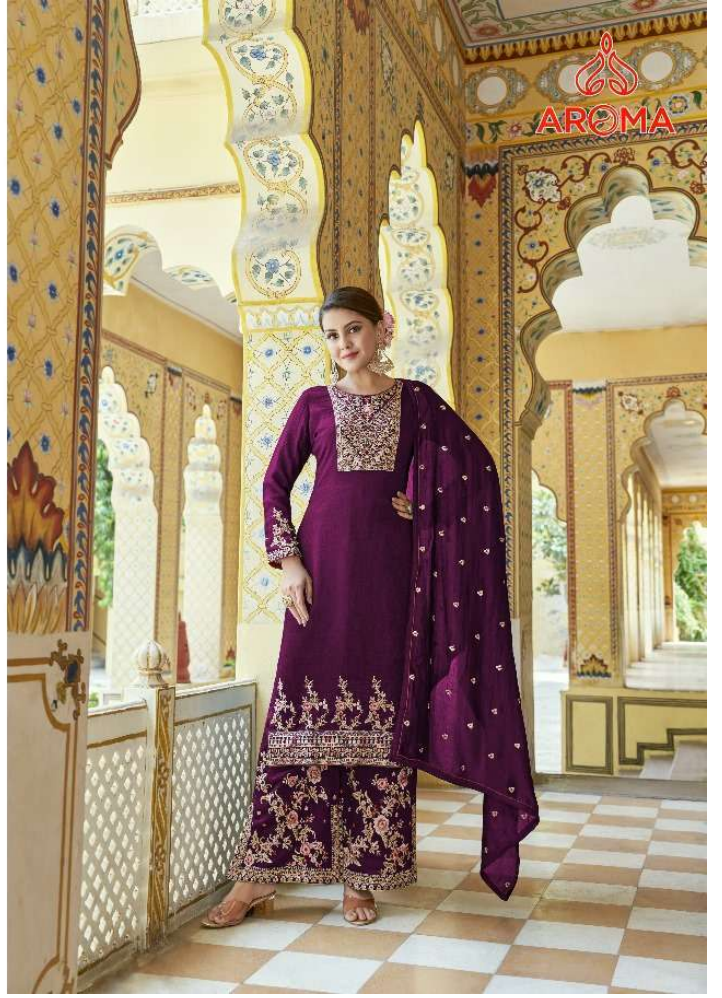

AROMA

Seela

AROMA AROMA AROMA AROMA AROMA AROMA AROMA AROMA AROMA AROMA

DN-1701

PROBING LOOKING NEW BEFORE

THE BEAM WITH UNKINDLED?

DN:1706

AROMA

TOP : Real Premium Silk  
INNER : Silk Santoon  
PLAZO : Real Premium Silk  
DUPATTA : Real Premium Silk

  
DN:1701

  
DN:1702

  
DN:1703

  
DN:1704

AROMA

Seela

POWER OF BARRAGE IT FEELS SO PRECIOUS