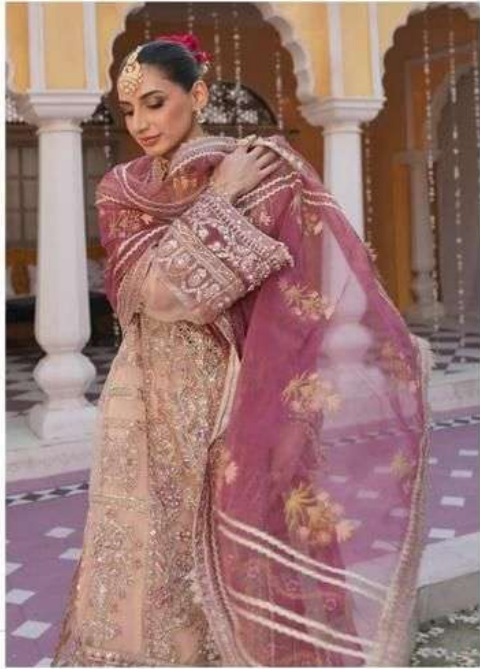

STYLE of ETERNAL

A TOUCH OF GLAMOUR

33002

**MAHNUR**  
FASHION

ELEGANCE OF SHADES  
*Special Series of the season*

ELEGANCE OF SHADES  
◆  
33001

D.No.33001

D.No.33002