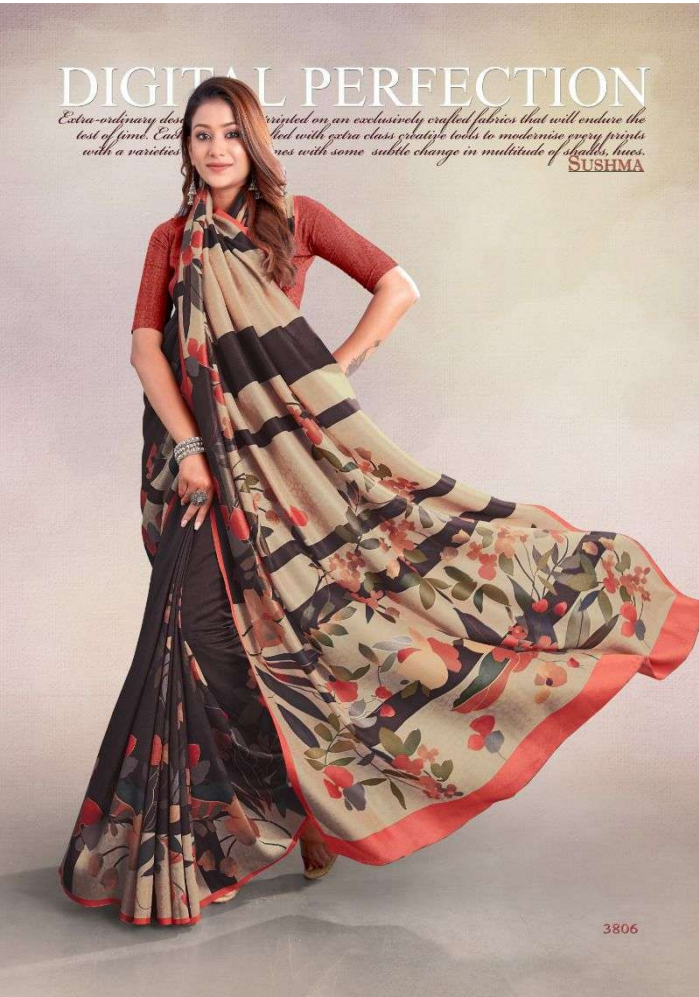

DIGITAL PERFECTION

Extra-ordinary designs crafted on an exclusively crafted fabrics that will endure the test of time. Each design is crafted with extra class creative tools to modernise every prints with a variety of shades, hues, subtle change in multitude of shades, hues.

SUSHMA

3806