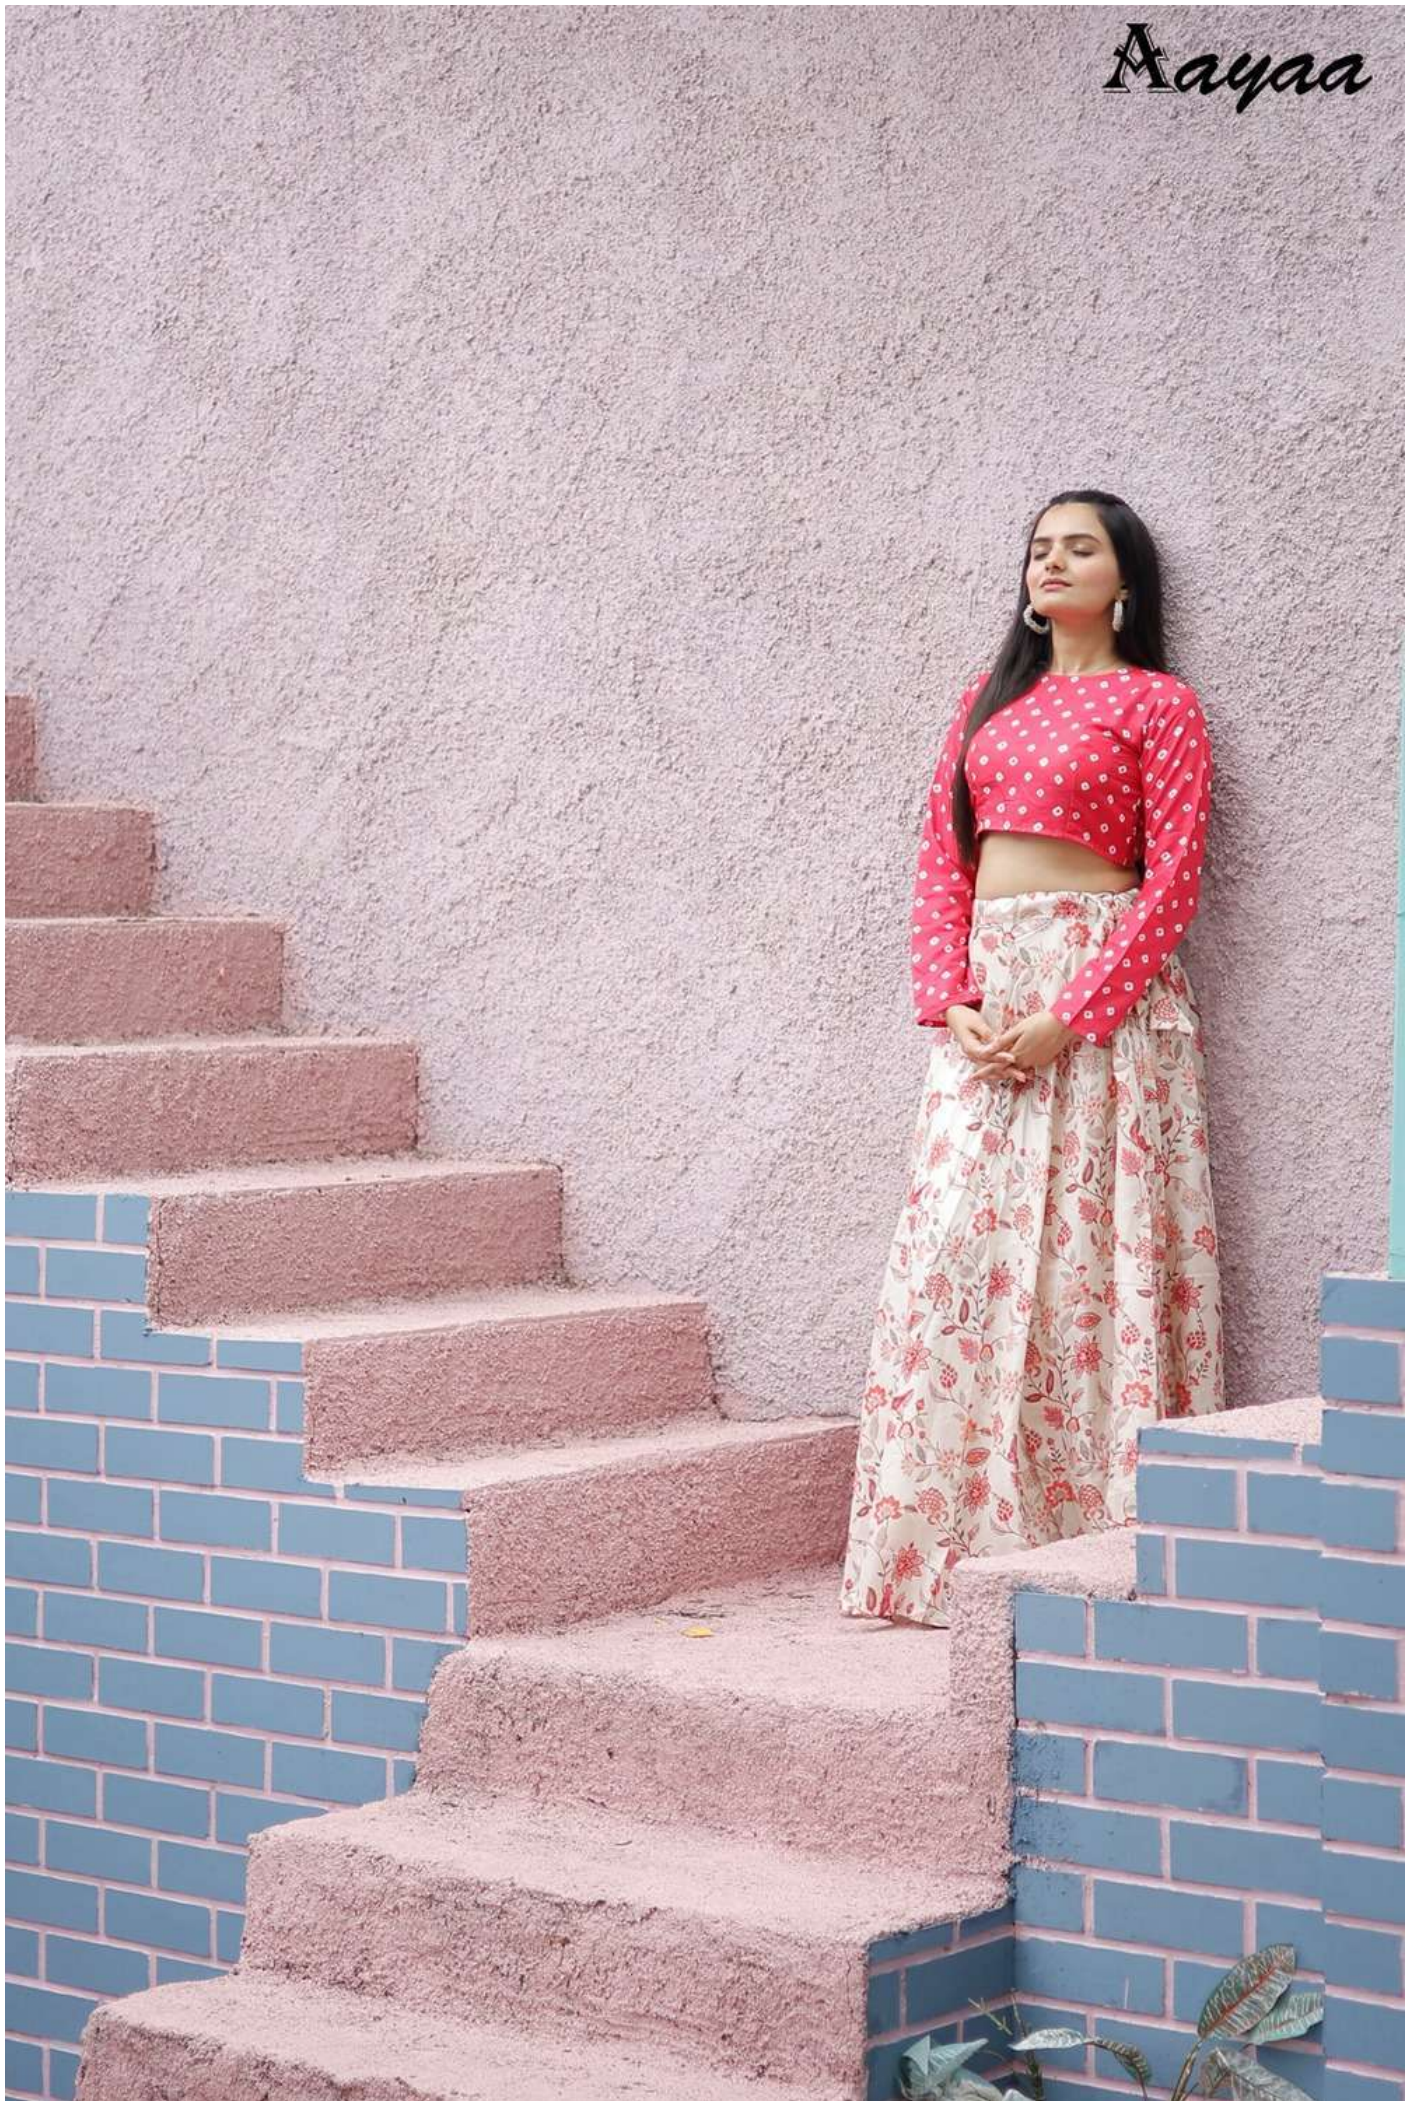

Mayaa

Aayaa

Aayaa

Aayaa

Kids size chart				
Size Chart	Choli Bust	Choli Length	Lehenga Waist	Lehenga - Length
24(5-7 Years)	24	13	24	27-28
28(8-10 Years)	28	13	28	31-32
32 (11-13 Years)	32	15	32	35-36
36(14-16 Years)	36	15	36	39-40