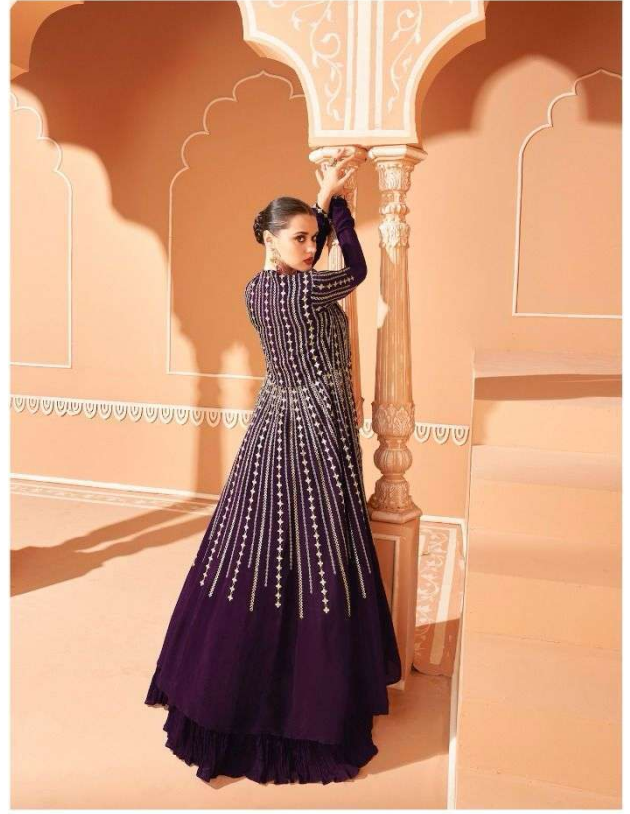

SAYURI®
Designer

◆ 5281 ◆