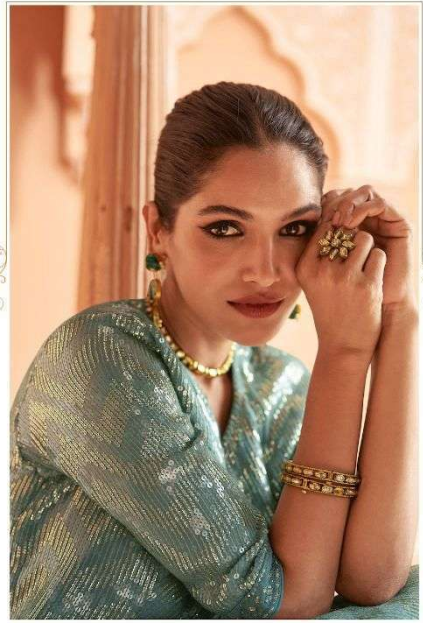

SAYURI[®]
Designer

Panghat

SAYURI[®]
Designer

◆ 5280 ◆

SAYURI®
Designer

◆ 5280 ◆

SAYURI[®]
Designer

THE COLLECTION DEFINES ITSELF WITH MARVELOUS COLORS, STUNNING
DESIGNS AND TOUCH OF CONTEMPORARY STYLING OF SUITS.
IT'S TIME FOR YOU TO FLAUNT YOUR STYLE SENSES WITH A CHARMING PERSONALITY.