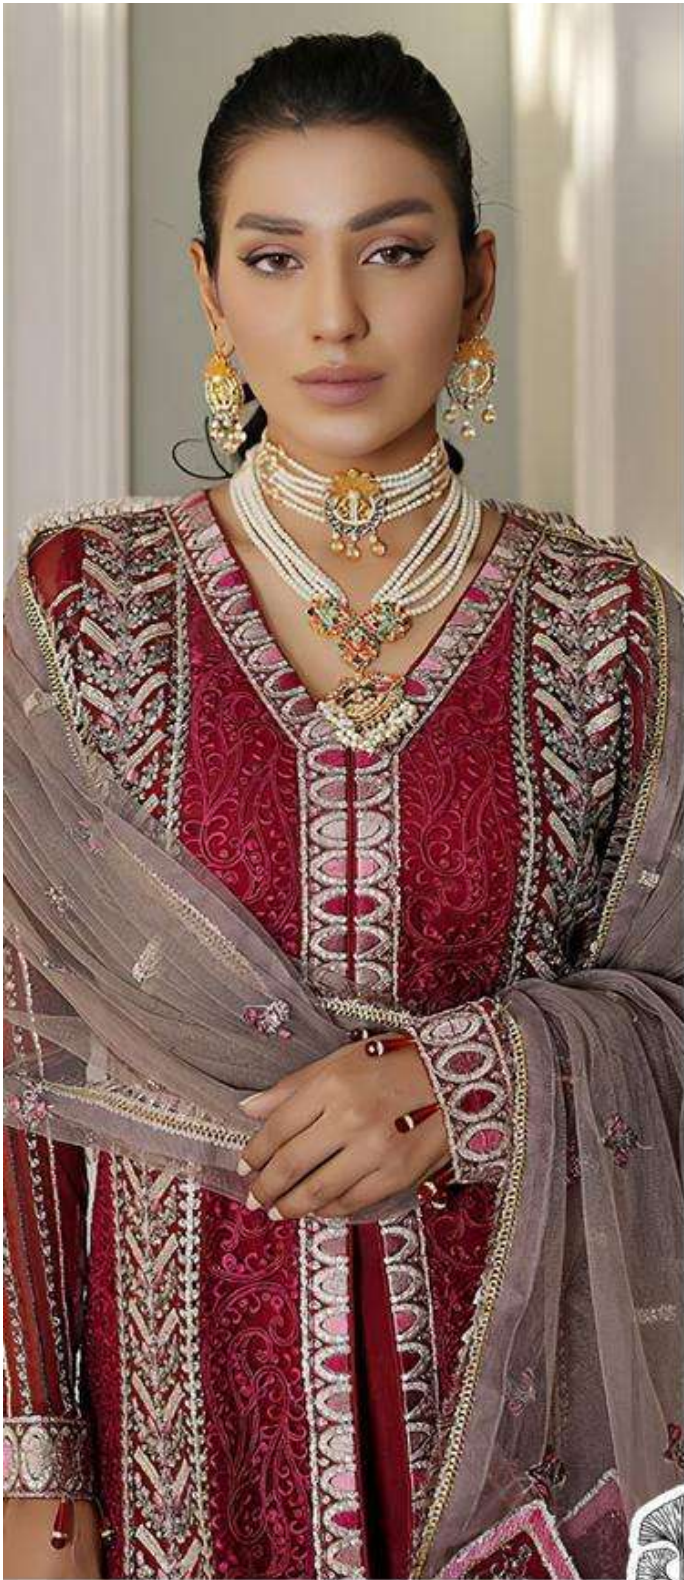

ZAHA

AAEESHA

VOL-3

AAEESHA
VOL-3
TOP Fox G. Grotte
BOTTOM LINER

AAEESHA
VOL-3

ZAHA

TOP Faux Georgette with Embroidery BOTTOM-INNER Dull santoon DUPATTA Butterfly net

10154

10155

10156

10157

AAEESHA
VOL-3

ZAHA

D.No.10154

TOP Fox Georgette
with Embroidery

BOTTOM-INNER Dull santoon

DUPATTA Nazmin
with Embroidery

AAEESHA
VOL-3

ZAHA

D.No.10157

TOP Fox Georgette
with Embroidery

BOTTOM-INNER Dull santoon

DUPATTA Butterfly net

AAEESHA
VOL-3

ZAHA

D.No.10156

TOP Fox Georgette
with Embroidery

BOTTOM-INNER Dull santoon

DUPATTA Nazmin
with Embroidery

AAEESHA
VOL-3

ZAHA

D.No.10155