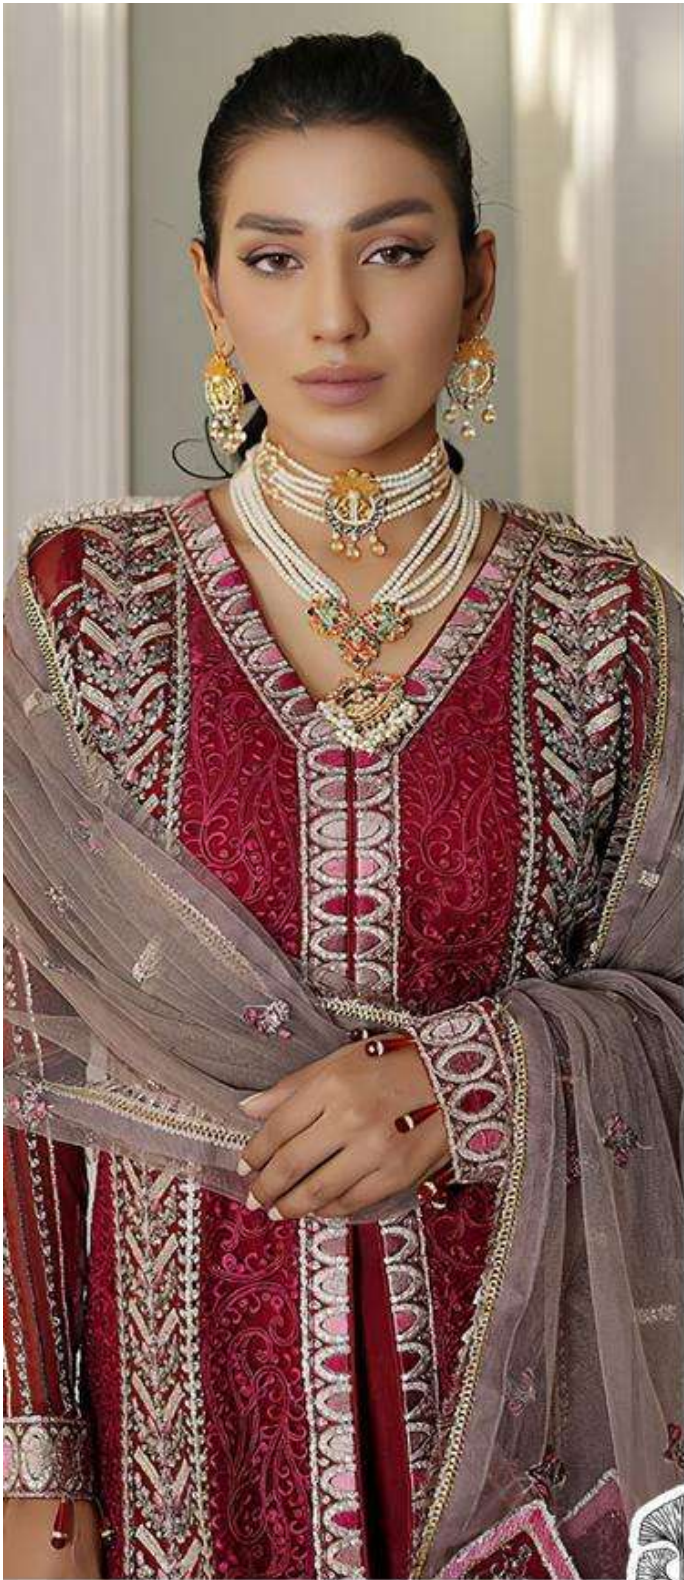

ZAHA

AAEESHA

VOL-3

AAEESHA
VOL-3
TOP Fox Grotte
BOTTOM LINER

AAEESHA
VOL-3

ZAHA

TOP Faux Georgette with Embroidery BOTTOM-INNER Dull santoon DUPATTA Butterfly net

10154

10155

10156

10157

AAEESHA
VOL-3

ZAHA

D.No.10154

TOP Fox Georgette
with Embroidery

BOTTOM-INNER Dull santoon

DUPATTA Nazmin
with Embroidery

AAEESHA
VOL-3

ZAHA

D.No.10157

TOP Fox Georgette
with Embroidery

BOTTOM-INNER Dull santoon

DUPATTA Butterfly net

AAEESHA
VOL-3

ZAHA

D.No.10156

TOP Fox Georgette
with Embroidery

BOTTOM-INNER Dull santoon

DUPATTA Nazmin
with Embroidery

AAEESHA
VOL-3

ZAHA

D.No.10155