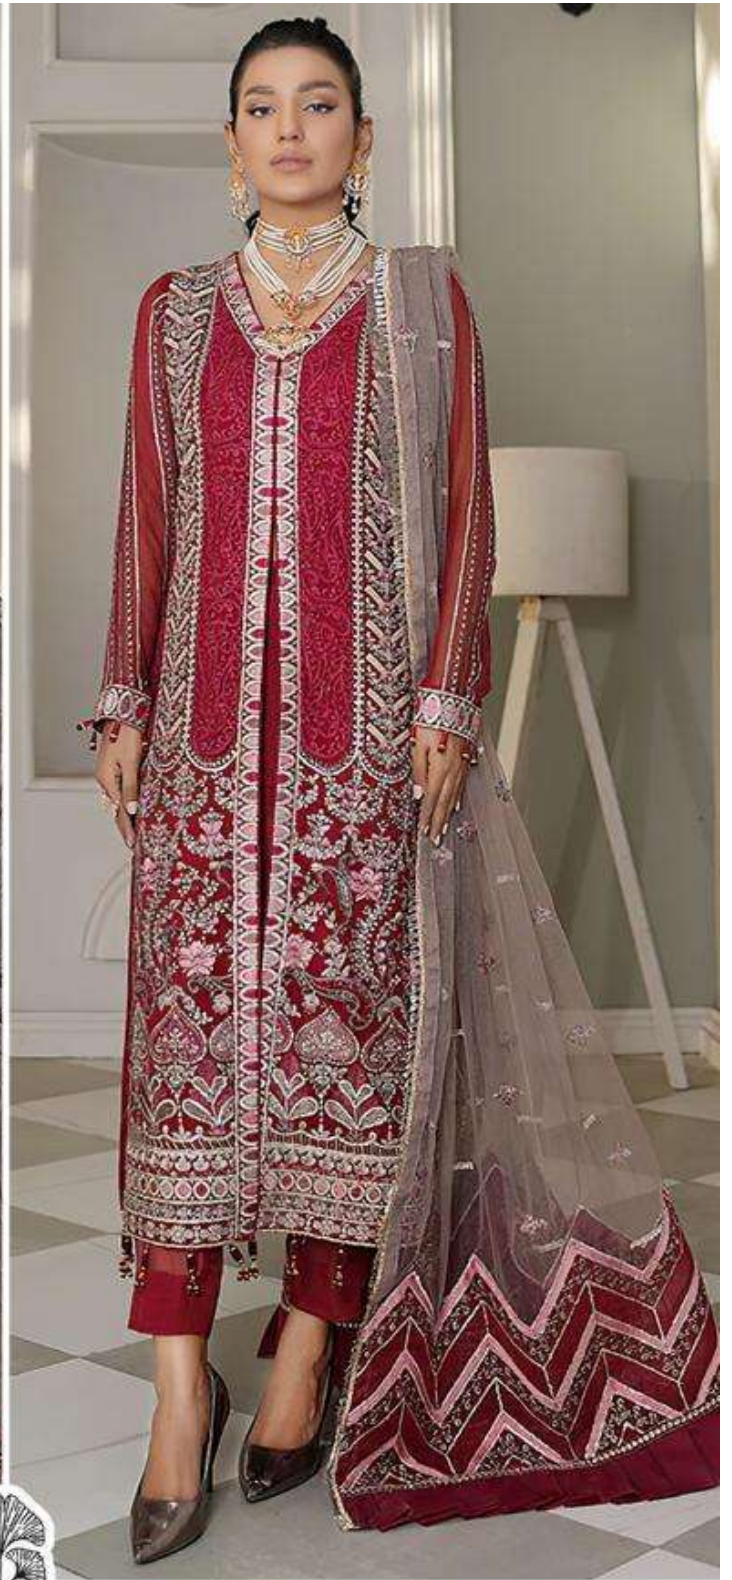

AAEESHA
VOL-3

ZAHA

D.No.10157

TOP Fox Georgette
with Embroidery

BOTTOM-INNER Dull santoon

DUPATTA Butterfly net