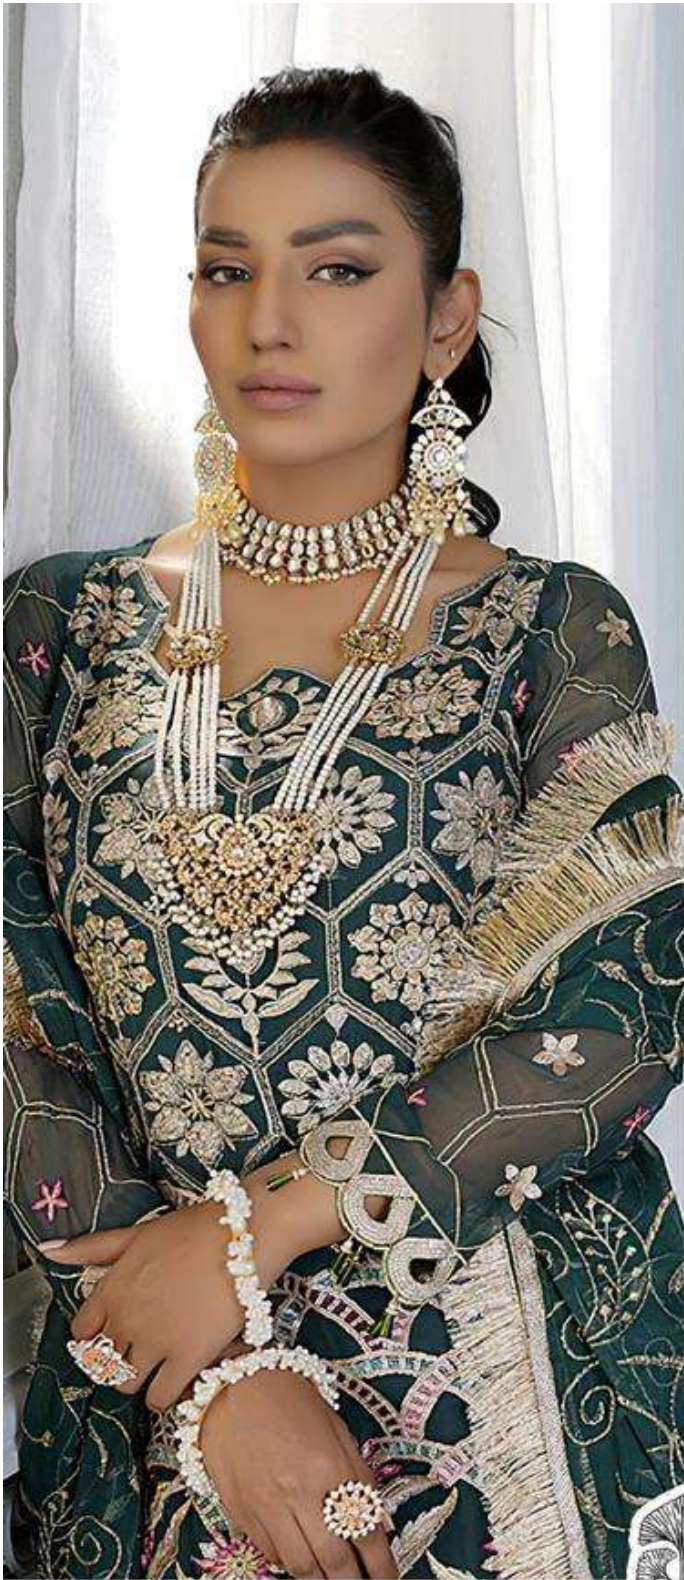

ZAHA

AAEESHA

VOL-3

AAEESHA
VOL-3
TOP Fox Grotte
BOTTOM LINER

AAEESHA
VOL-3

ZAHA

TOP Faux Georgette with Embroidery BOTTOM-INNER Dull santoon DUPATTA Butterfly net

10154

10155

10156

10157

AAEESHA
VOL-3

ZAHA

D.No.10154

TOP Fox Georgette
with Embroidery

BOTTOM-INNER Dull santoon

DUPATTA Nazmin
with Embroidery

AAEESHA
VOL-3

ZAHA

D.No.10157

TOP Fox Georgette
with Embroidery

BOTTOM-INNER Dull santoon

DUPATTA Butterfly net

AAEESHA
VOL-3

ZAHA

D.No.10156

TOP Fox Georgette
with Embroidery

BOTTOM-INNER Dull santoon

DUPATTA Nazmin
with Embroidery

AAEESHA
VOL-3

ZAHA

D.No.10155