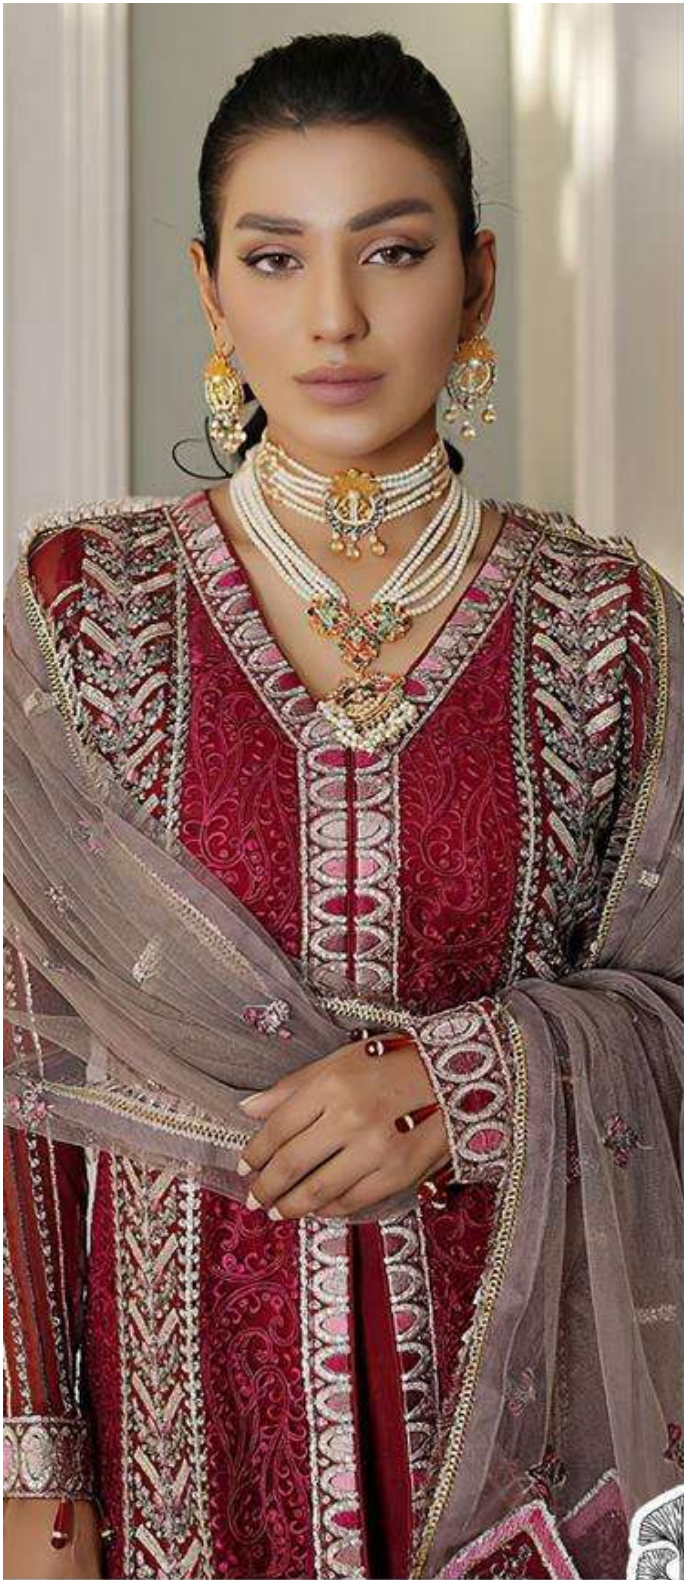

ZAHA

AAEESHA

VOL-3

AAEESHA
VOL-3
TOP Fox G. Grotte
BOTTOM LINER

AAEESHA VOL-3

ZAHA

TOP Faux Georgette with Embroidery **BOTTOM-INNER** Dull santoon **DUPATTA** Butterfly net

10154

10155

10156

10157

AAEESHA
VOL-3

ZAHA

D.No.10154

TOP Fox Georgette
with Embroidery

BOTTOM-INNER Dull santoon

DUPATTA Nazmin
with Embroidery

AAEESHA
VOL-3

ZAHA

D.No.10157

TOP Fox Georgette
with Embroidery

BOTTOM-INNER Dull santoon

DUPATTA Butterfly net

AAEESHA
VOL-3

ZAHA

D.No.10156

TOP Fox Georgette
with Embroidery

BOTTOM-INNER Dull santoon

DUPATTA Nazmin
with Embroidery

AAEESHA
VOL-3

ZAHA

D.No.10155