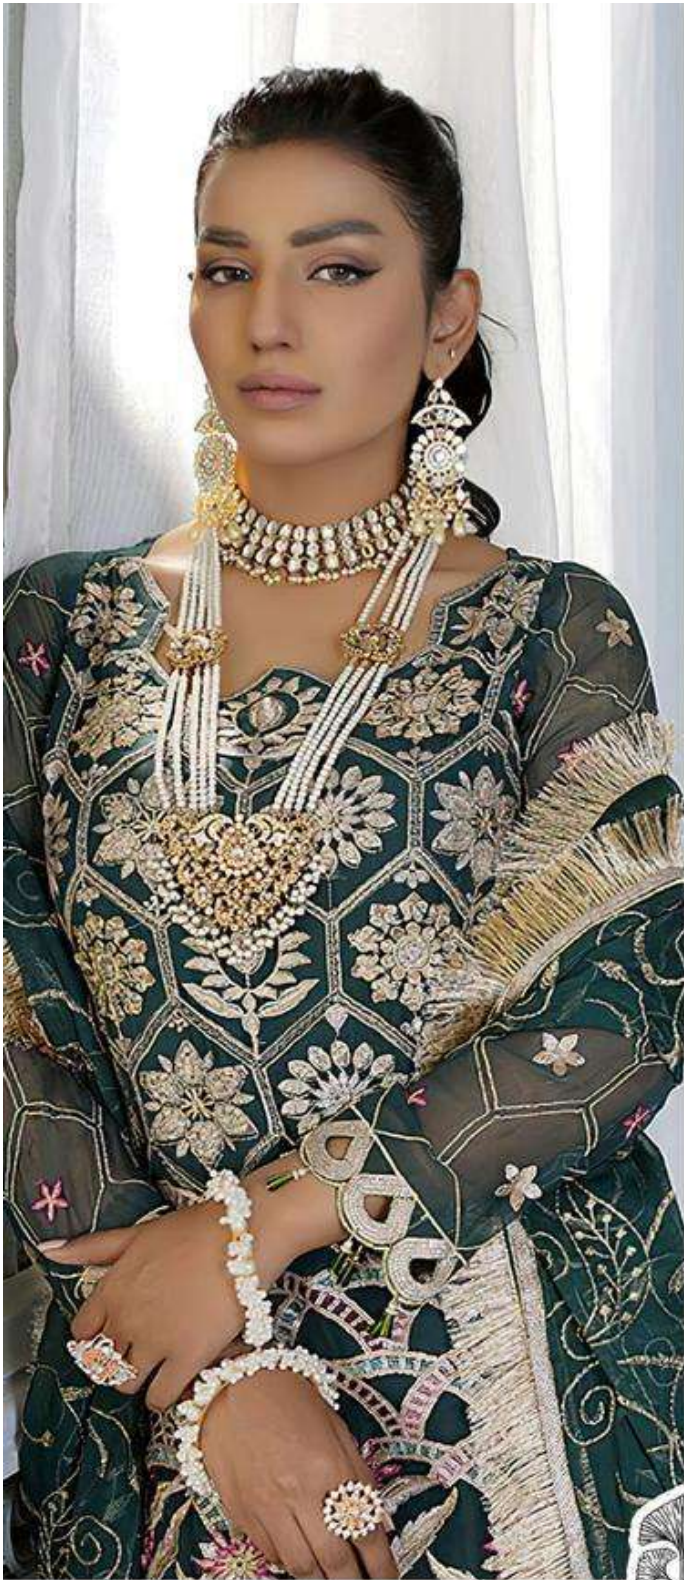

ZAHA

AAEESHA

VOL-3

AAEESHA
VOL-3
TOP Fox G. Grotte
BOTTOM LINER

AAEESHA VOL-3

ZAHA

TOP Faux Georgette with Embroidery **BOTTOM-INNER** Dull santoon **DUPATTA** Butterfly net

10154

10155

10156

10157

AAEESHA
VOL-3

ZAHA

D.No.10154

TOP Fox Georgette
with Embroidery

BOTTOM-INNER Dull santoon

DUPATTA Nazmin
with Embroidery

AAEESHA
VOL-3

ZAHA

D.No.10157

TOP Fox Georgette
with Embroidery

BOTTOM-INNER Dull santoon

DUPATTA Butterfly net

AAEESHA
VOL-3

ZAHA

D.No.10156

TOP Fox Georgette
with Embroidery

BOTTOM-INNER Dull santoon

DUPATTA Nazmin
with Embroidery

AAEESHA
VOL-3

ZAHA

D.No.10155