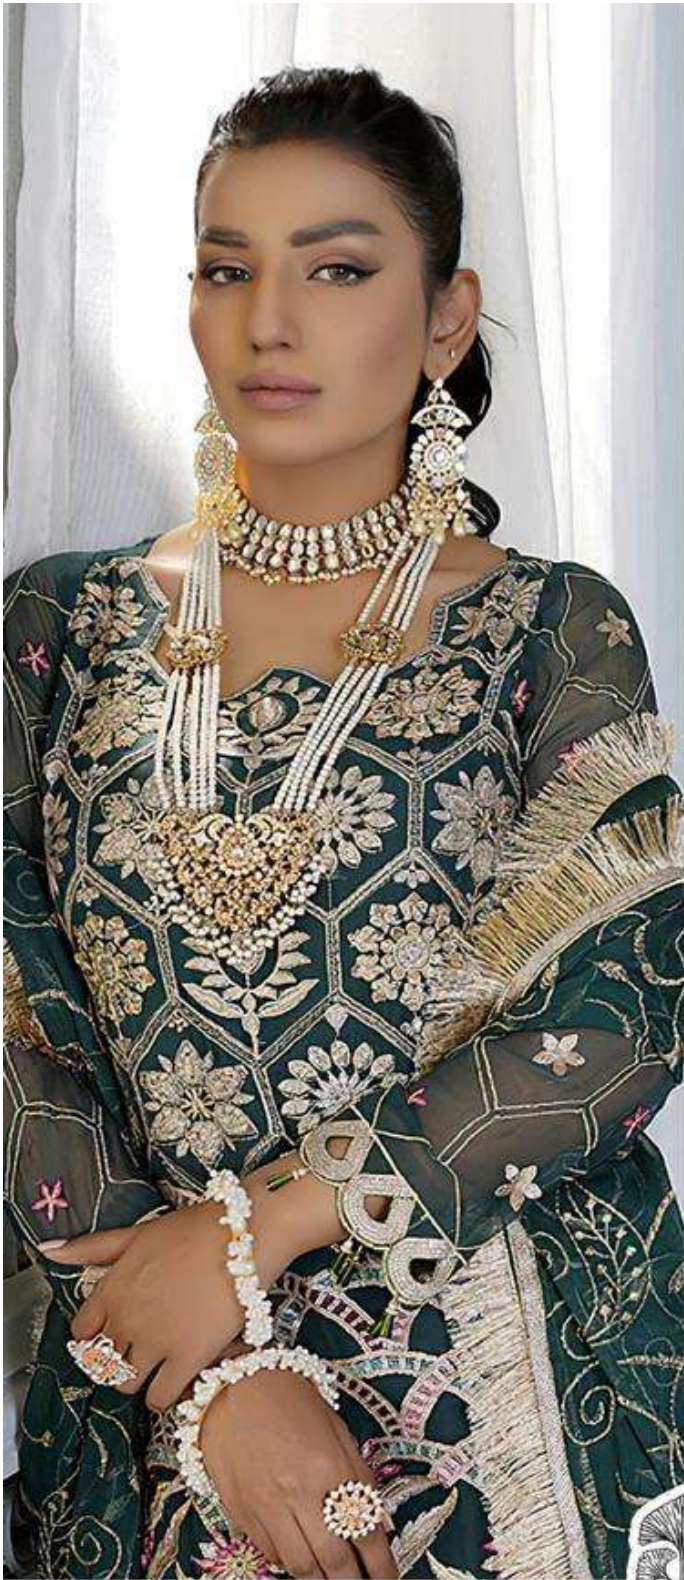

ZAHA

AAEESHA

VOL-3

AAEESHA
VOL-3
TOP Fox G. Grotte
BOTTOM LINER

AAEESHA
VOL-3

ZAHA

TOP Faux Georgette with Embroidery BOTTOM-INNER Dull santoon DUPATTA Butterfly net

10154

10155

10156

10157

AAEESHA
VOL-3

ZAHA

D.No.10154

TOP Fox Georgette
with Embroidery

BOTTOM-INNER Dull santoon

DUPATTA Nazmin
with Embroidery

AAEESHA
VOL-3

ZAHA

D.No.10157

TOP Fox Georgette
with Embroidery

BOTTOM-INNER Dull santoon

DUPATTA Butterfly net

AAEESHA
VOL-3

ZAHA

D.No.10156

TOP Fox Georgette
with Embroidery

BOTTOM-INNER Dull santoon

DUPATTA Nazmin
with Embroidery

AAEESHA
VOL-3

ZAHA

D.No.10155