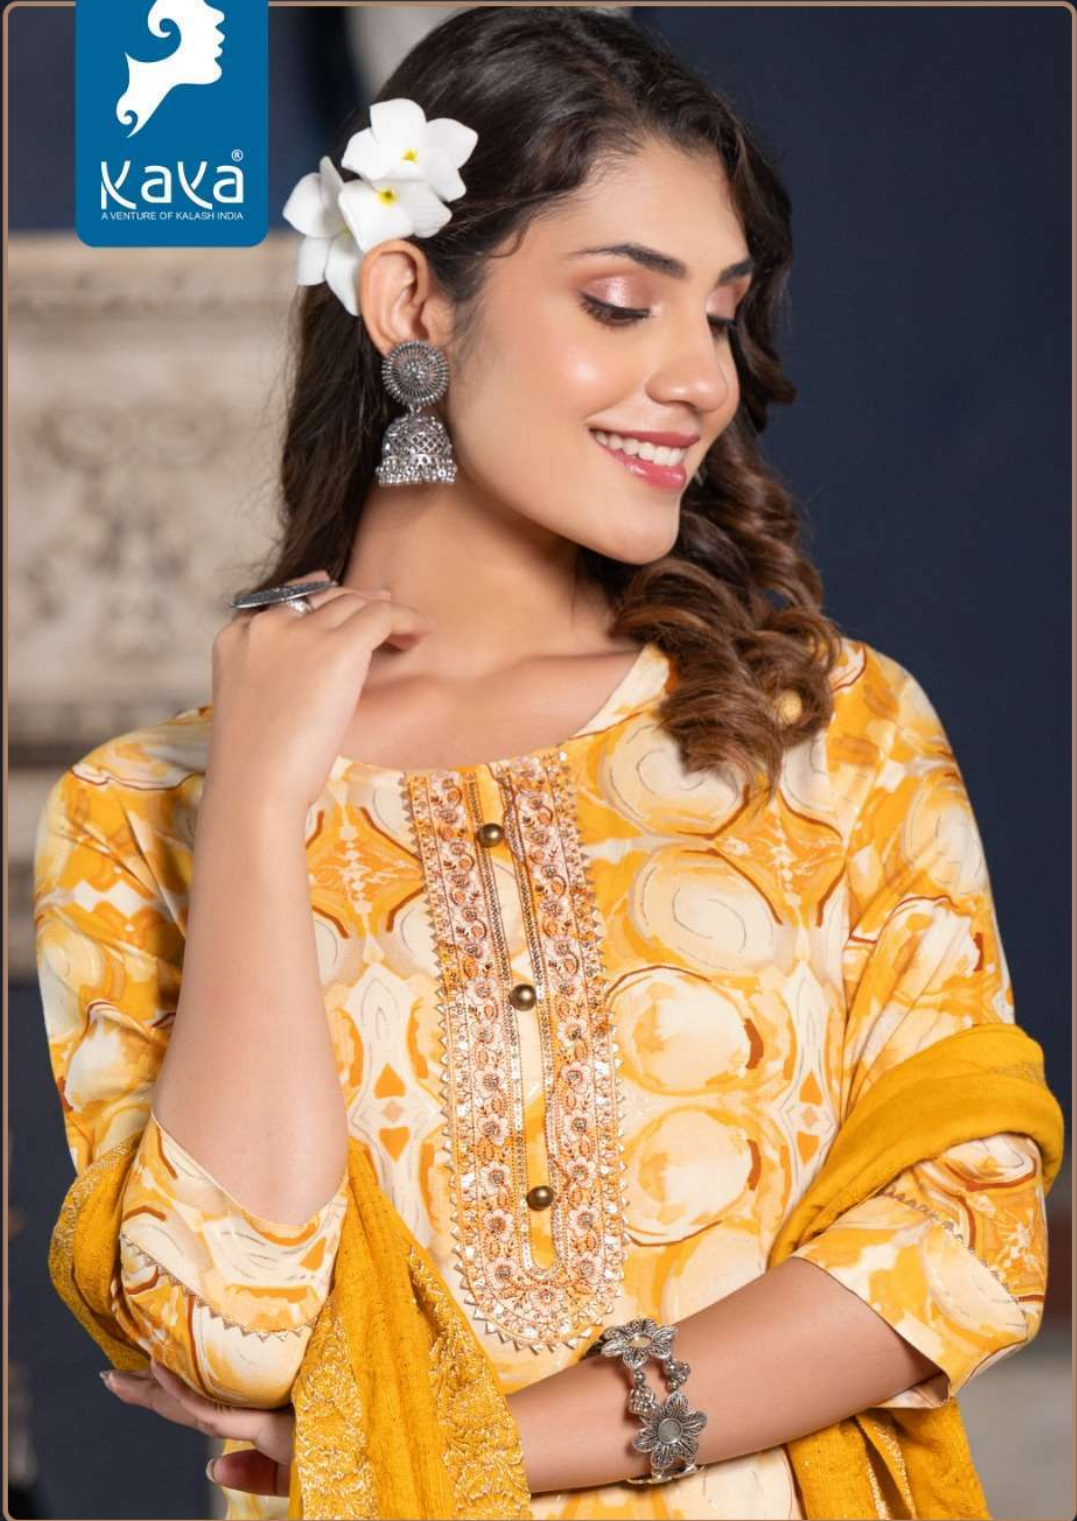

# MAYURI<sub>4</sub>

ethnic trend never fades

MAYURI4  
TOP BOTTOM  
DUPATTA

DN.05

**Kaya**<sup>®</sup>  
A VENTURE OF KALASH INDIA

**MAYURI4**  
TOP BOTTOM  
DUPATTA

DN.06

**Kava**<sup>®</sup>  
A VENTURE OF KALASH INDIA

## MAYURI-04

TYPE	TOP-BOTTOM
TOP	RAYON PRINT WITH FOIL
BOTTOM	RAYON
DUPATTA	MUSLIN JACQUARD WITH SEQUENCE

MAYURI<sup>4</sup>

Kava®  
A VENTURE OF KALASH INDIA