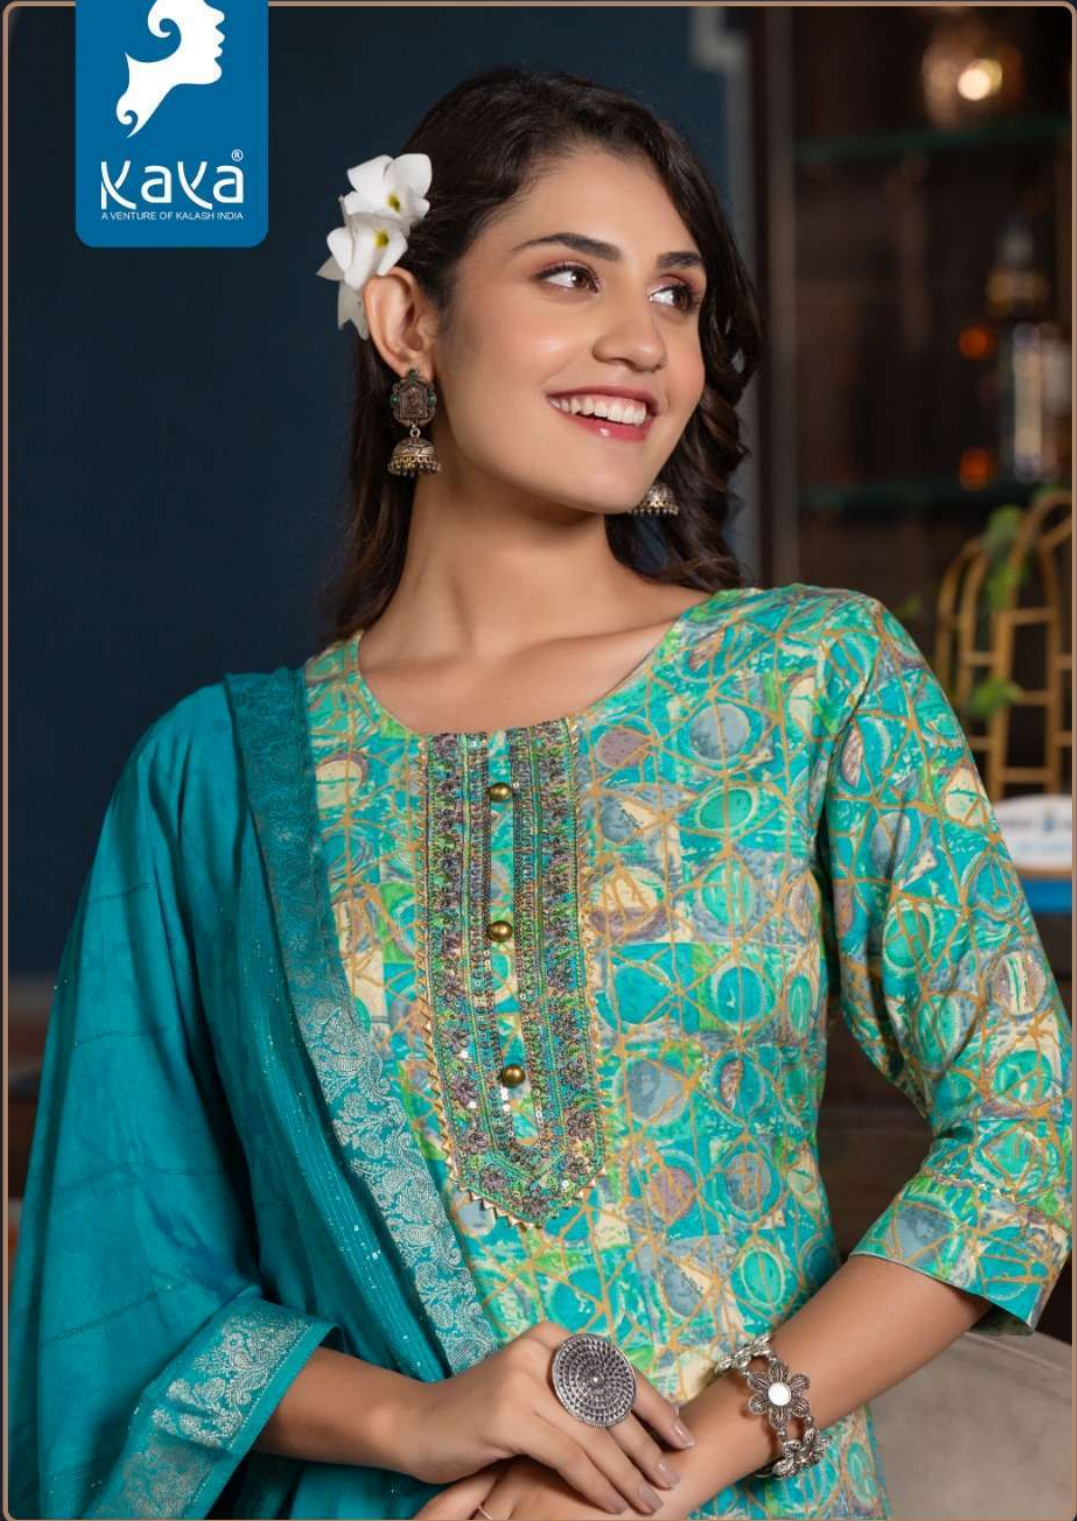

# MAYURI<sub>4</sub>

ethnic trend never fades

MAYURI4  
TOP BOTTOM  
DUPATTA

DN.05

**Kaya**<sup>®</sup>  
A VENTURE OF KALASH INDIA

**MAYURI4**  
TOP BOTTOM  
DUPATTA

DN.06

**Kava**<sup>®</sup>  
A VENTURE OF KALASH INDIA

## MAYURI-04

TYPE	TOP-BOTTOM
TOP	RAYON PRINT WITH FOIL
BOTTOM	RAYON
DUPATTA	MUSLIN JACQUARD WITH SEQUENCE

MAYURI<sup>4</sup>

Kava®  
A VENTURE OF KALASH INDIA