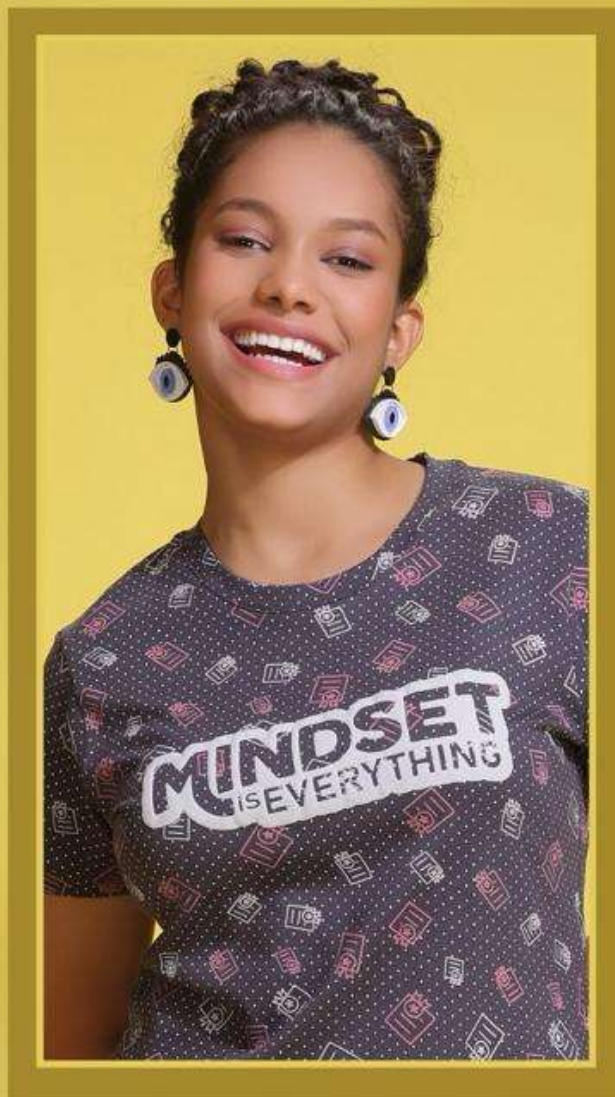

Mfg. & Mktd. By:

Kishor Creation

Instagram: [tittlifashion](#) Email: tittlileg@gmail.com Website: tittlifashionstore.com